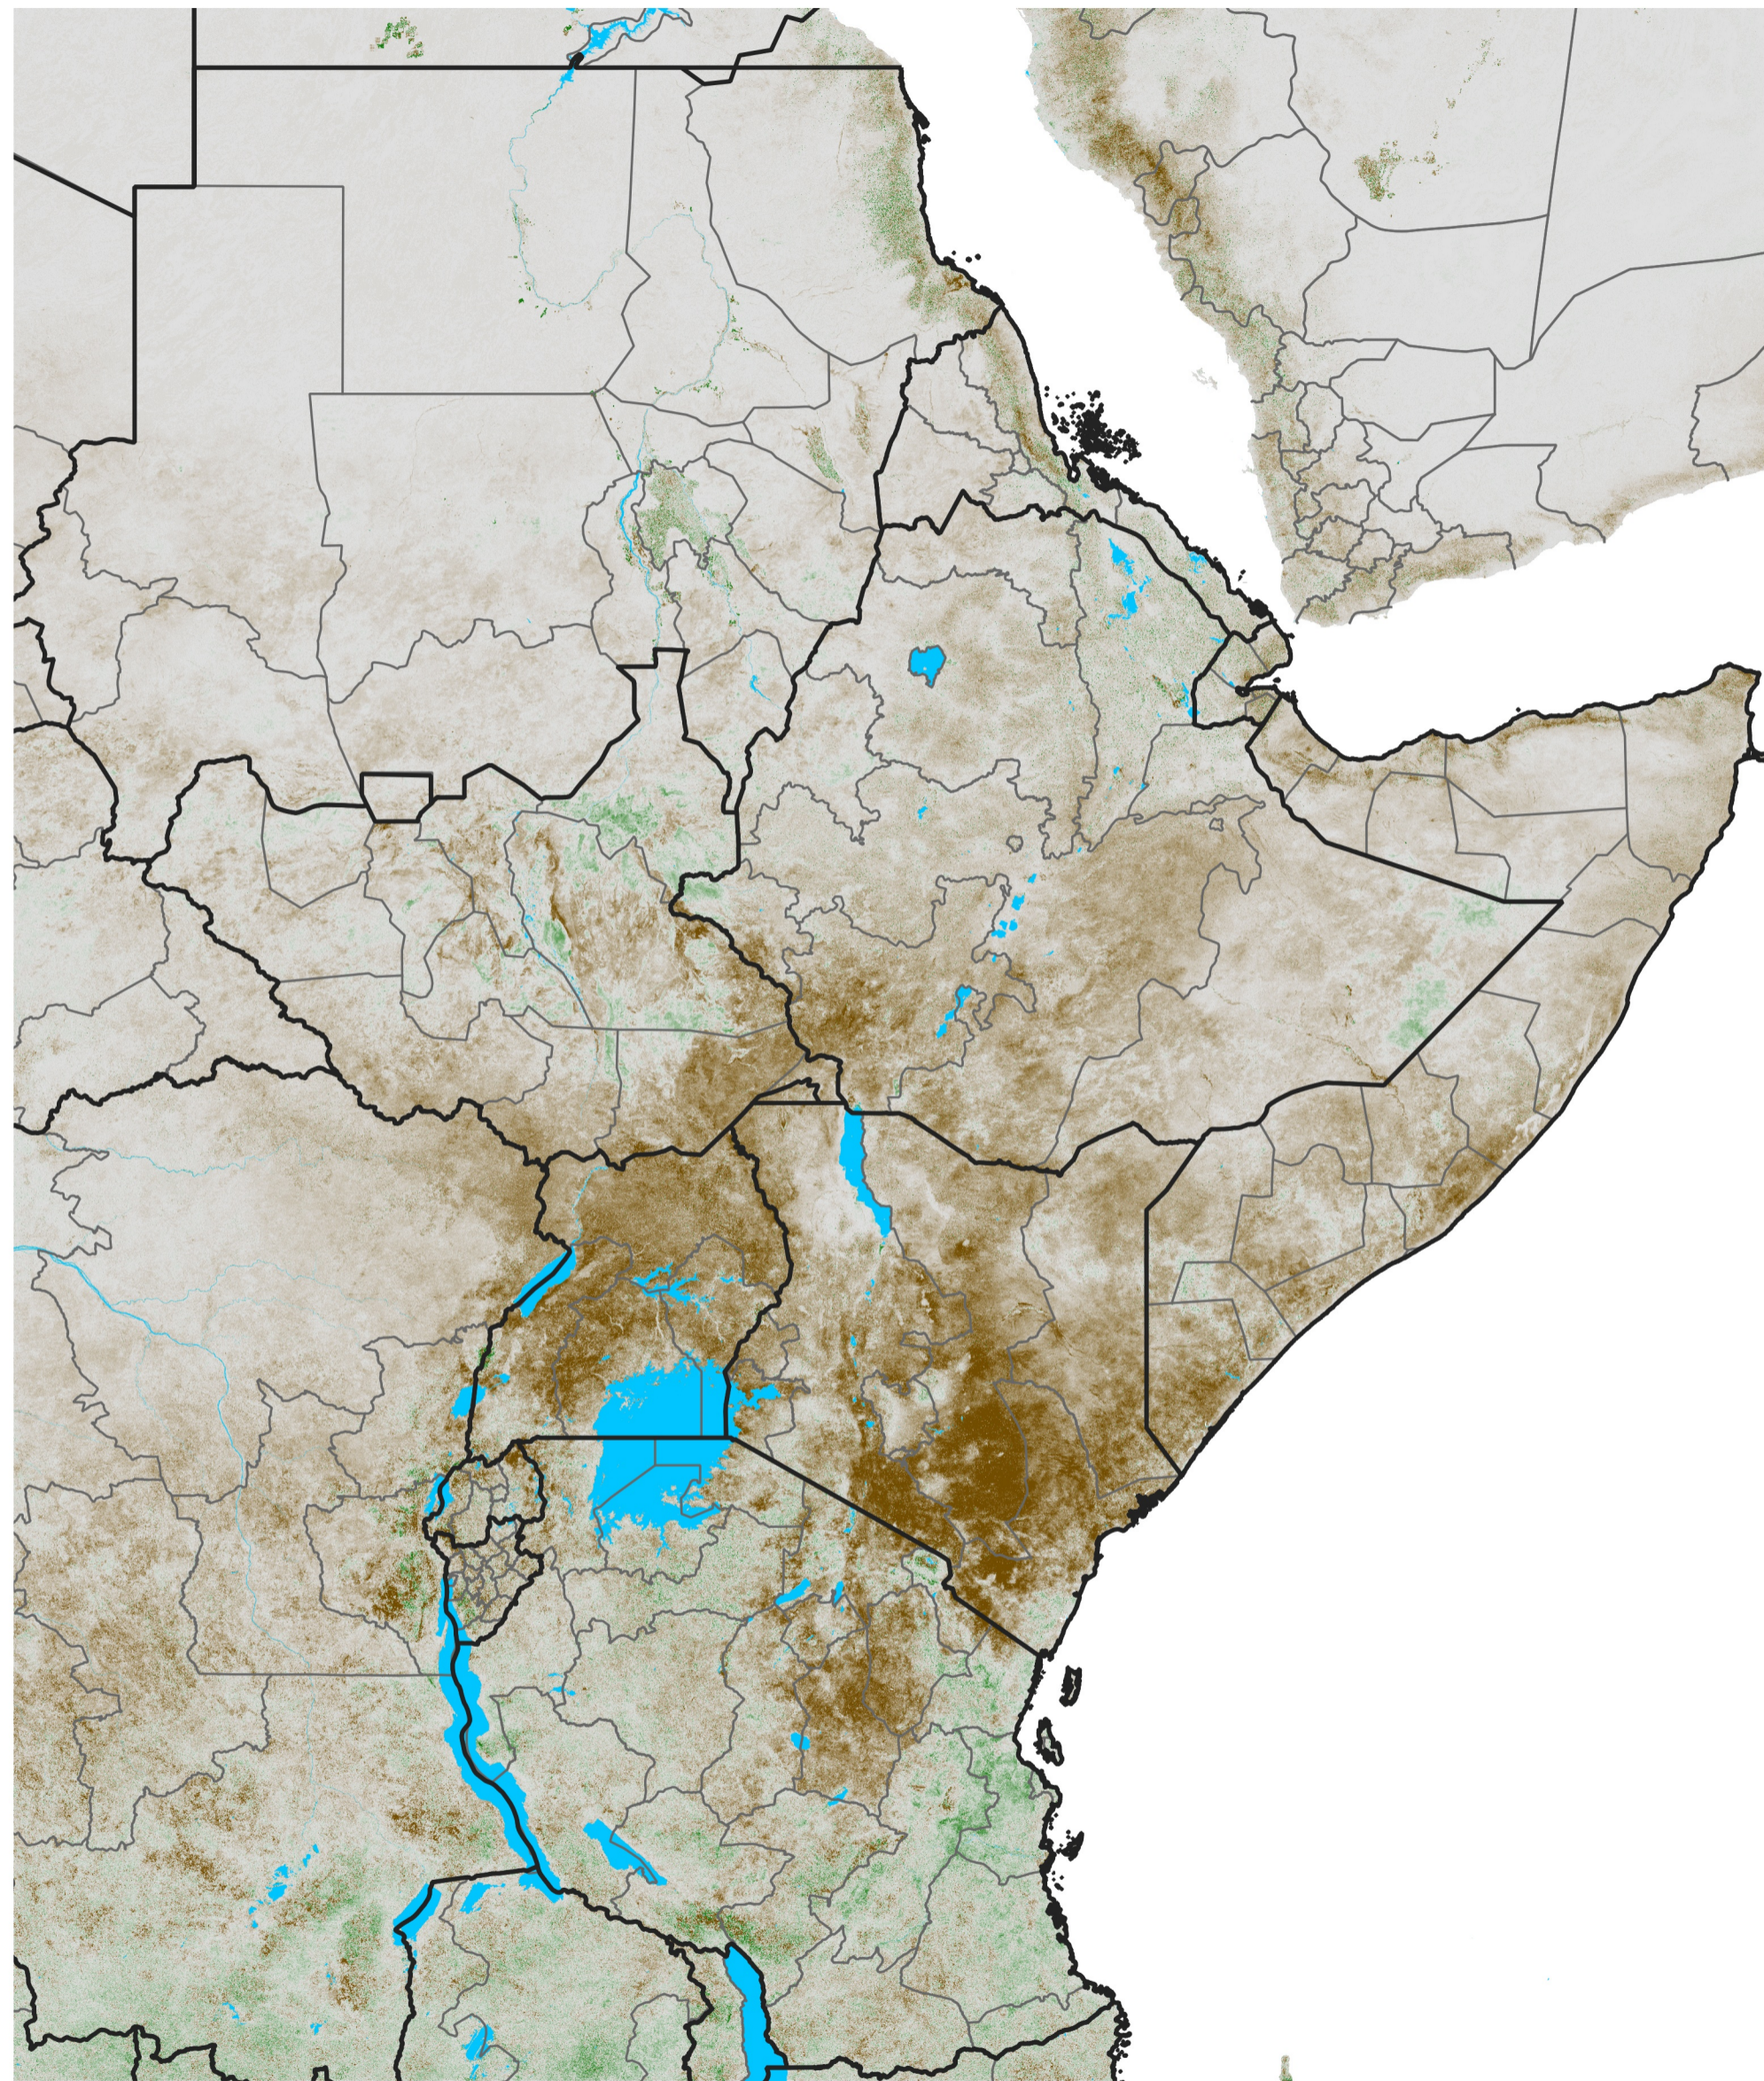

East Africa NDVI Anomaly

2018 minus Mean (2012 - 2021)

Period 05 / Jan 16 - 25, 2018

NDVI Anomaly

< -0.3 -0.2 -0.1 -0.05 0.05 0.1 0.2 >0.3

Negative

No Difference

Positive