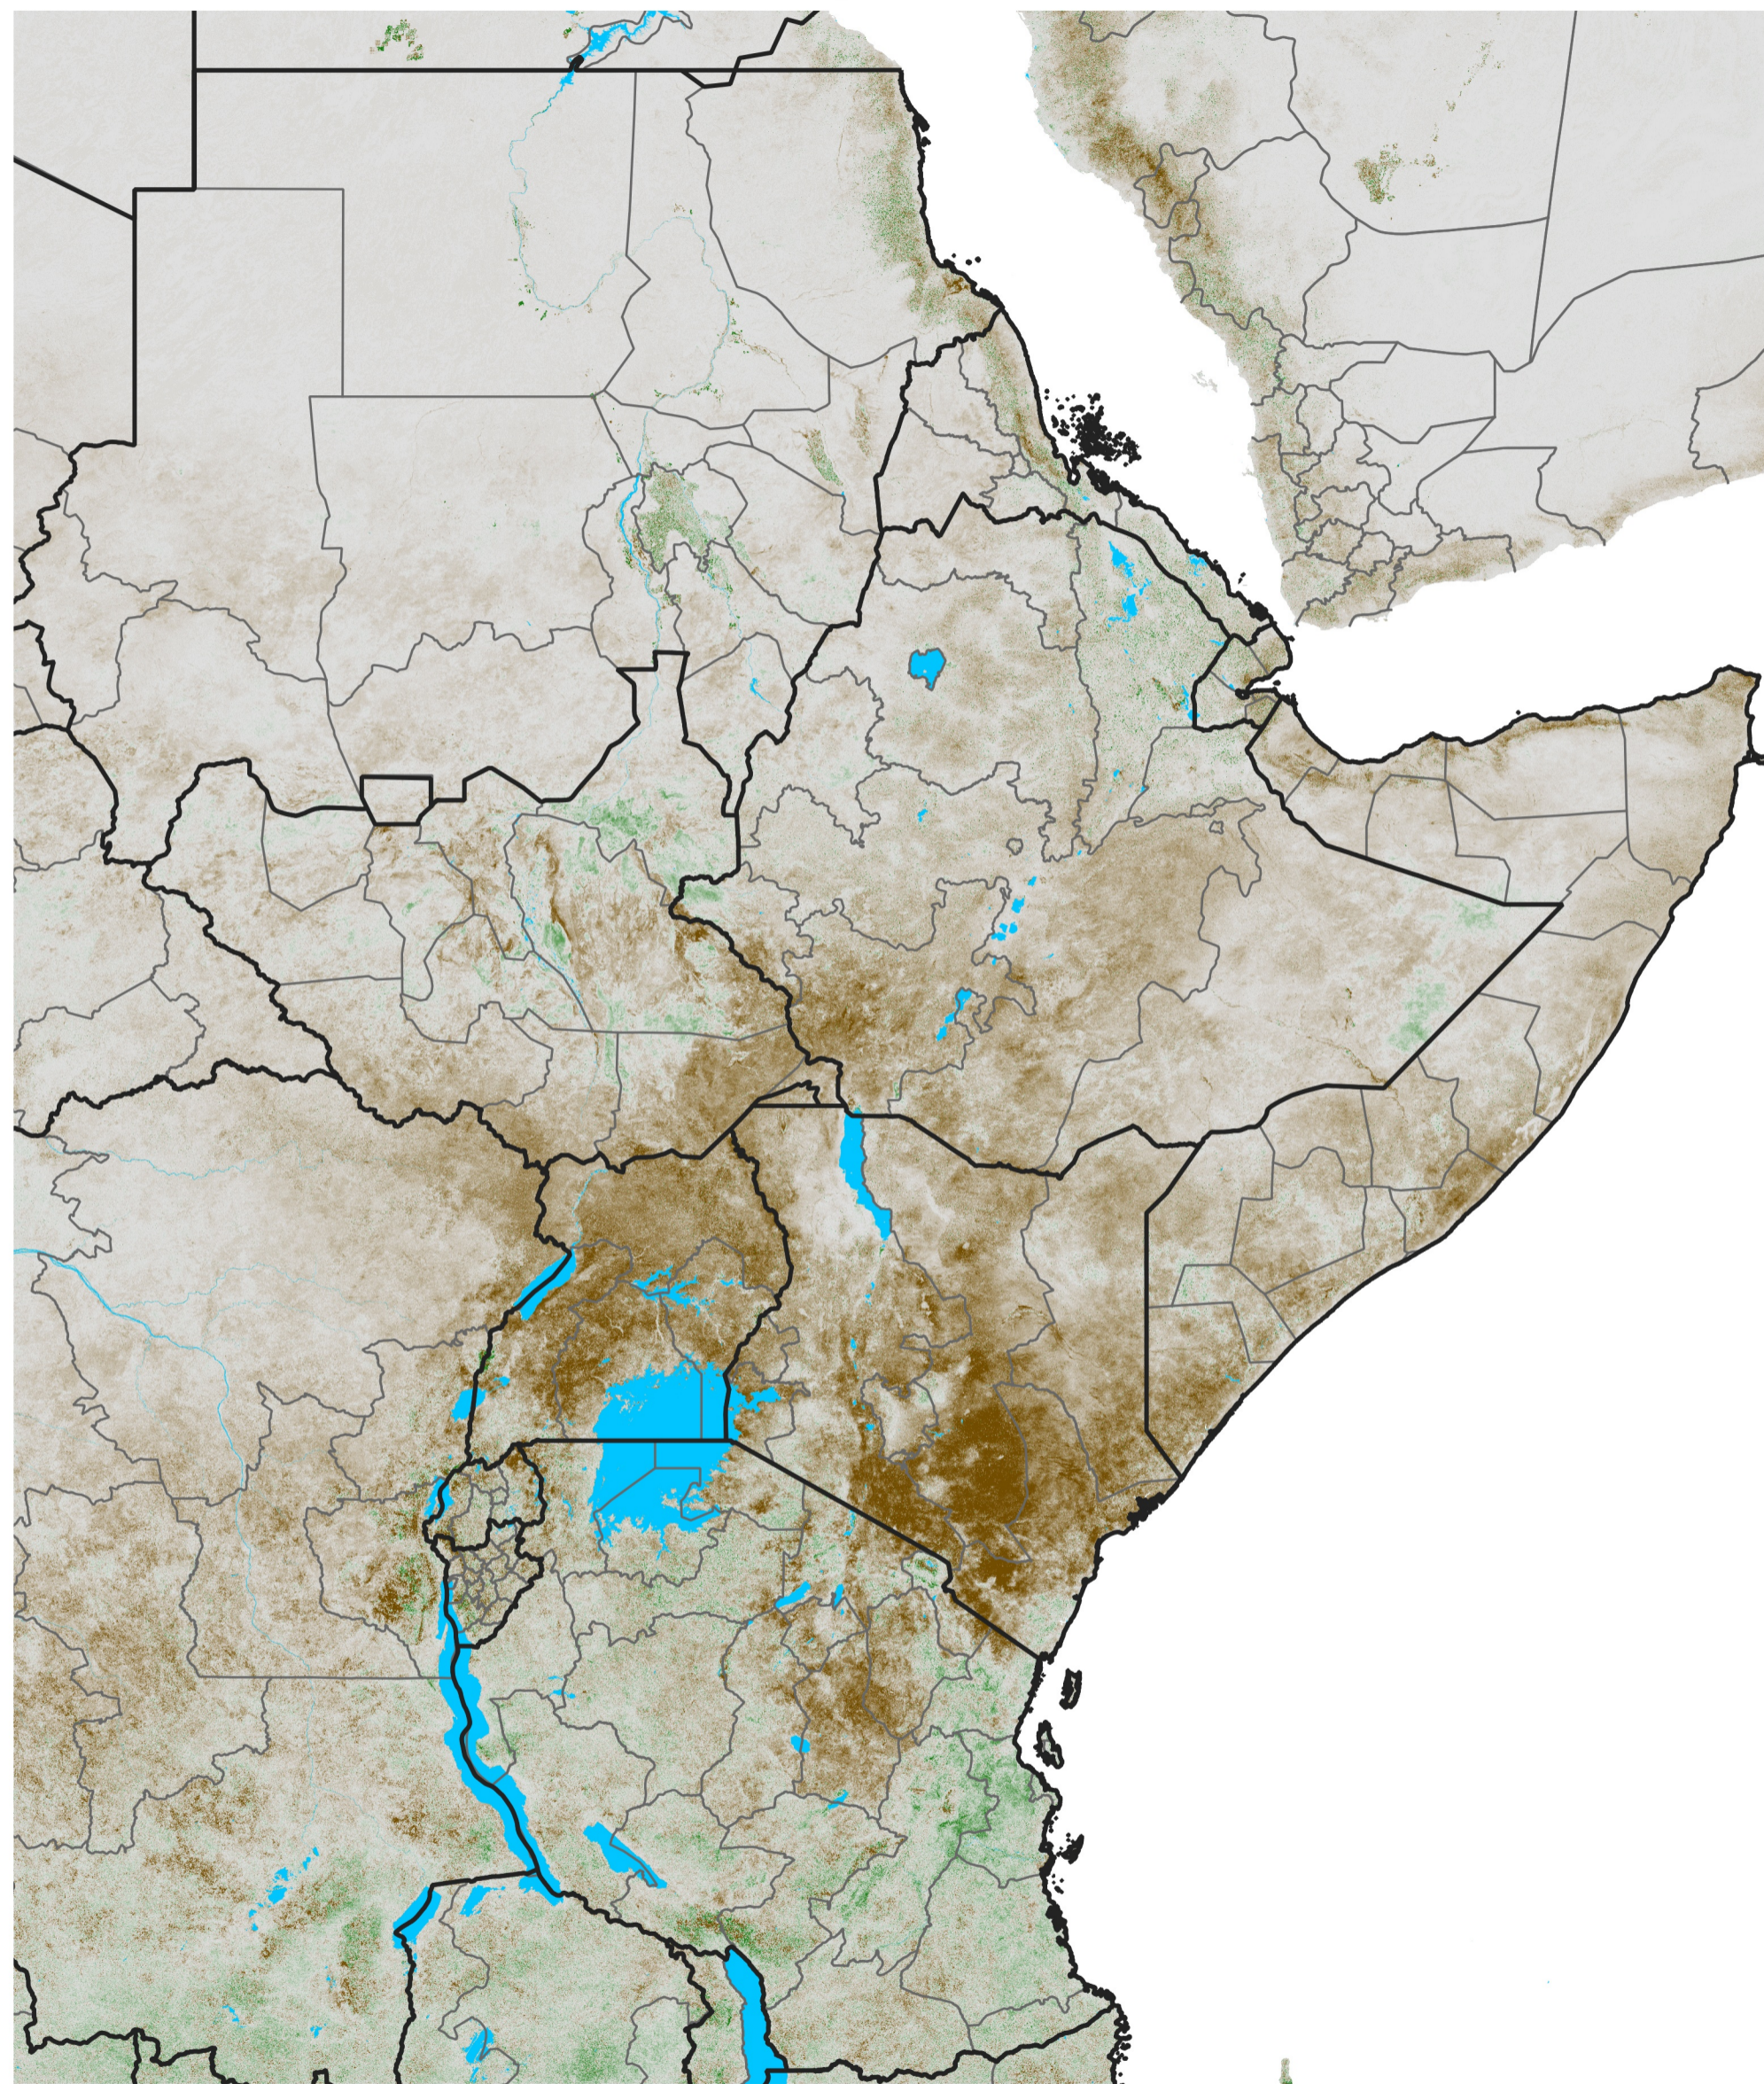

East Africa NDVI Anomaly

2018 minus Mean (2012 - 2021)

Period 06 / Jan 21 - 31, 2018

NDVI Anomaly

< -0.3 -0.2 -0.1 -0.05 0.05 0.1 0.2 >0.3

Negative

No Difference

Positive