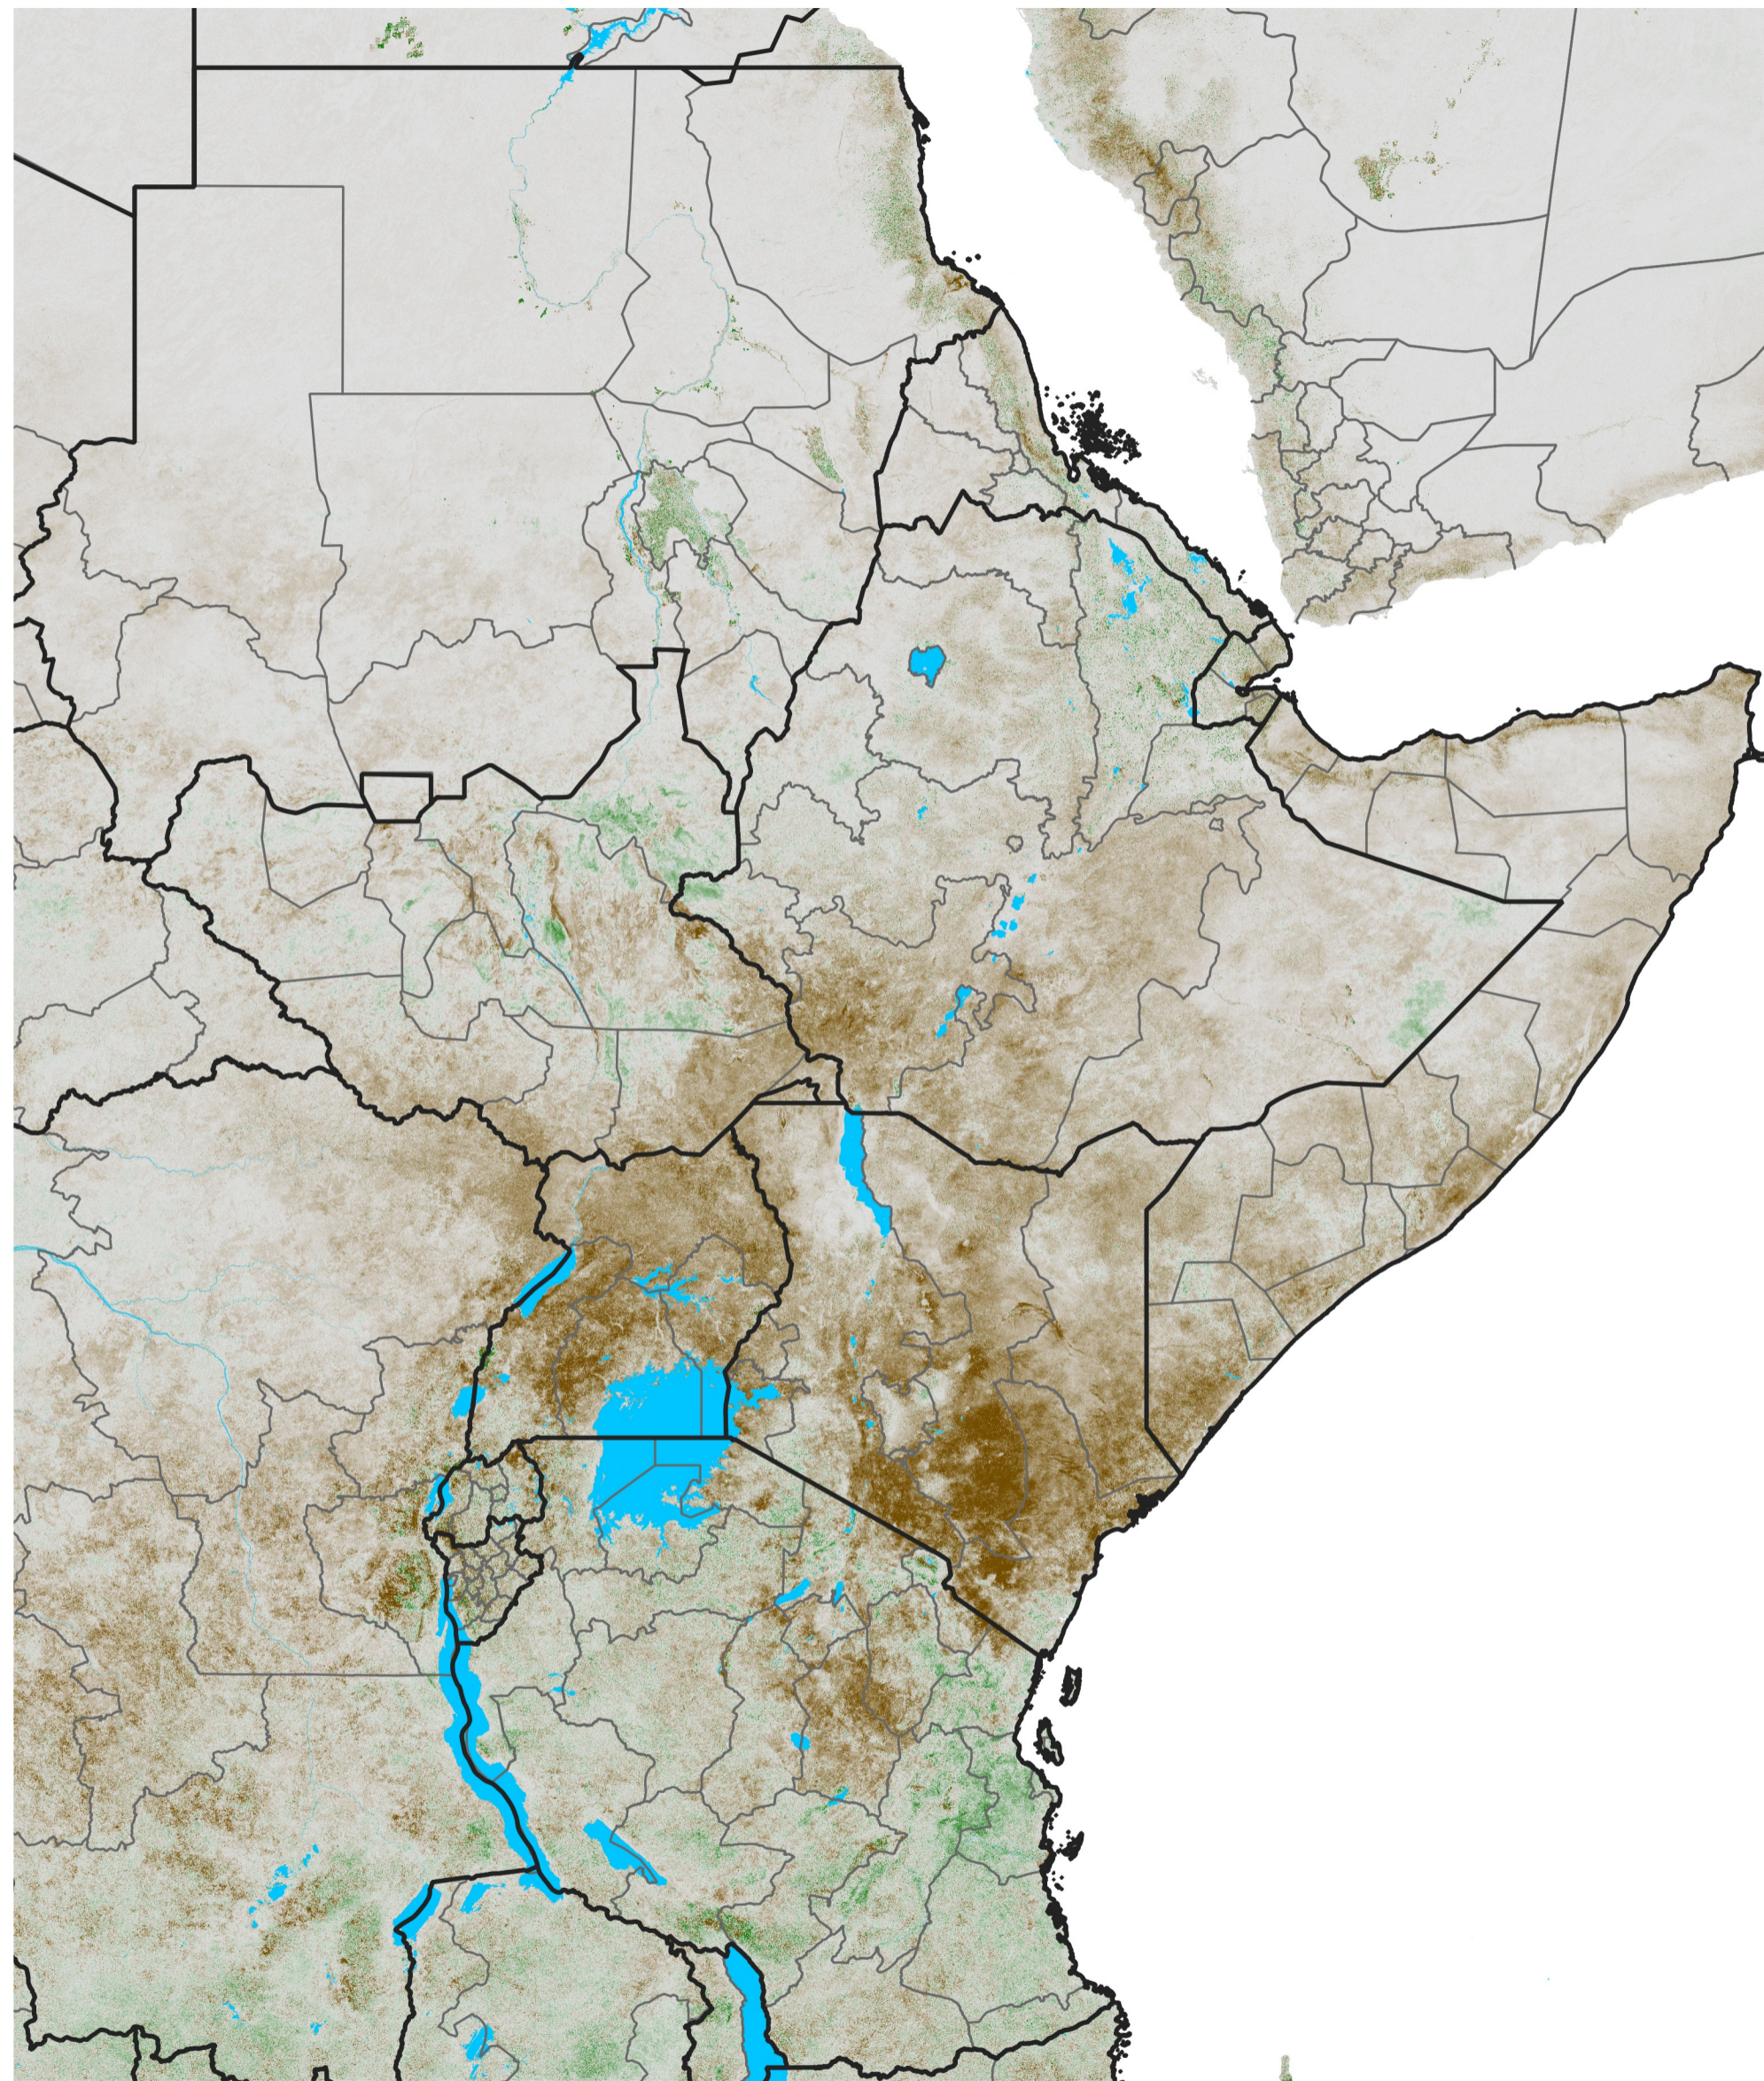

East Africa NDVI Anomaly

2018 minus Mean (2012 - 2021)

Period 07 / Jan 26 - Feb 05, 2018

NDVI Anomaly

< -0.3 -0.2 -0.1 -0.05 0.05 0.1 0.2 >0.3

Negative

No Difference

Positive