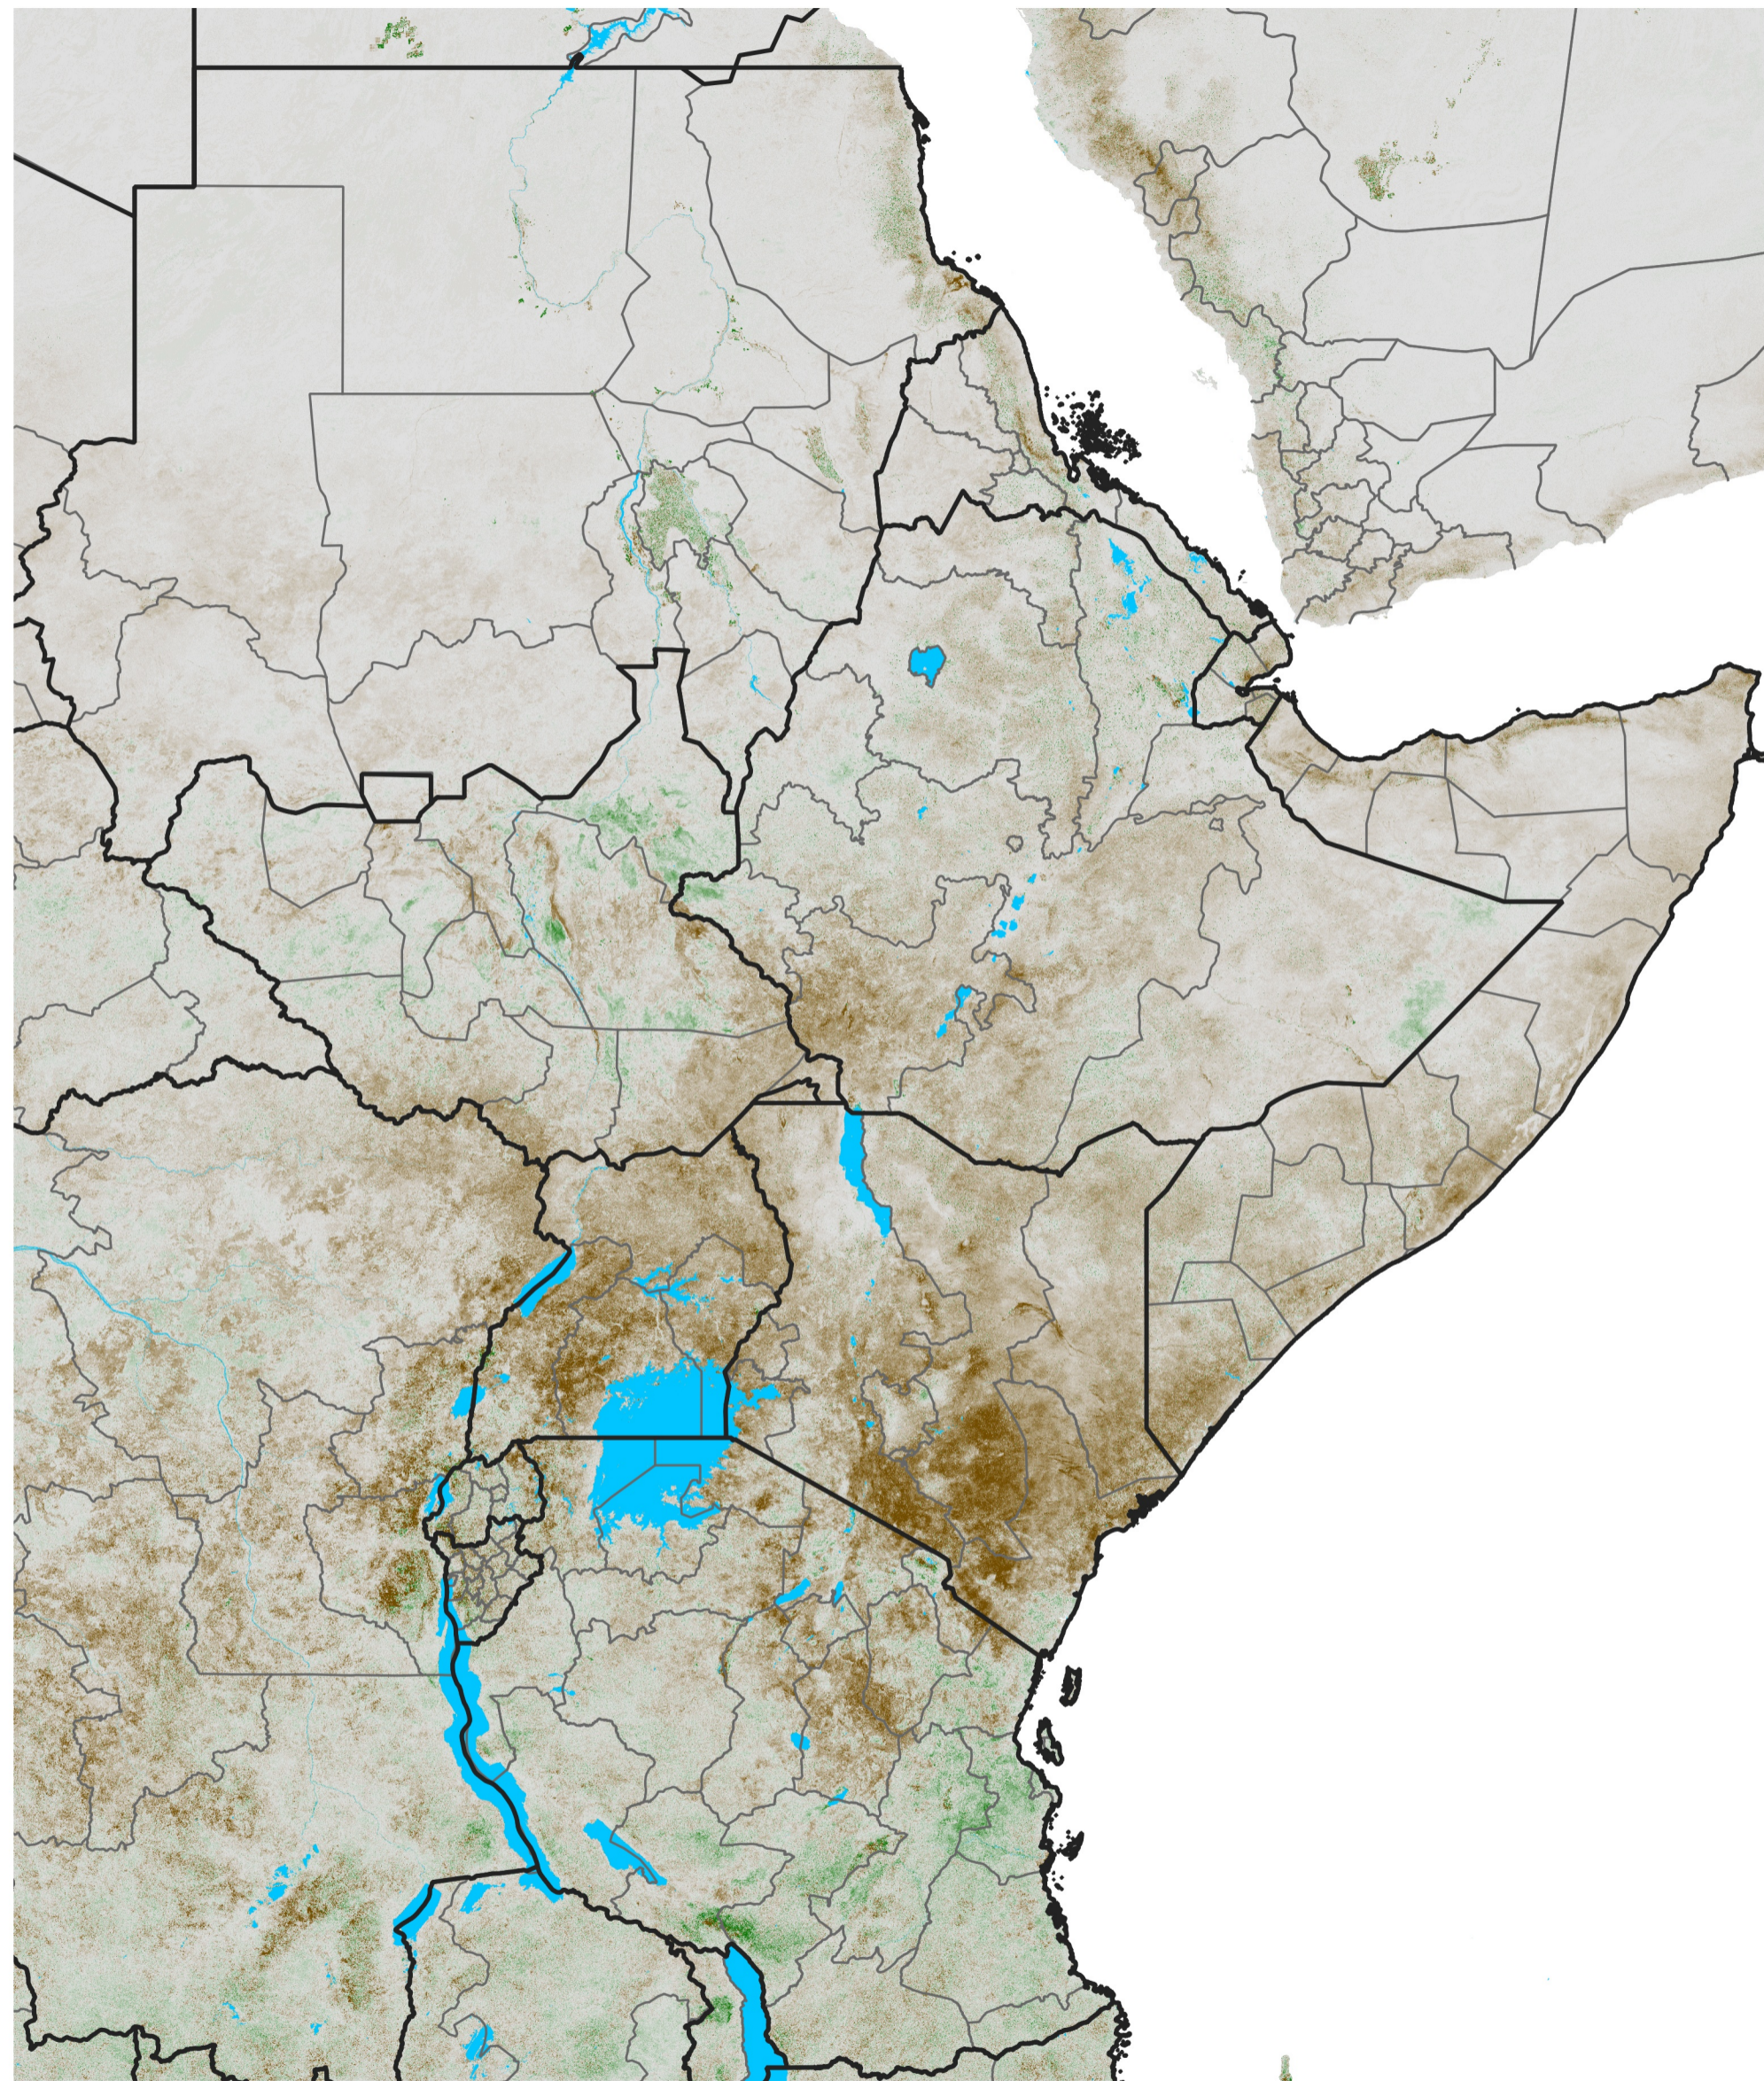

East Africa NDVI Anomaly

2018 minus Mean (2012 - 2021)

Period 09 / Feb 06 - 15, 2018

NDVI Anomaly

< -0.3 -0.2 -0.1 -0.05 0.05 0.1 0.2 >0.3

Negative

No Difference

Positive