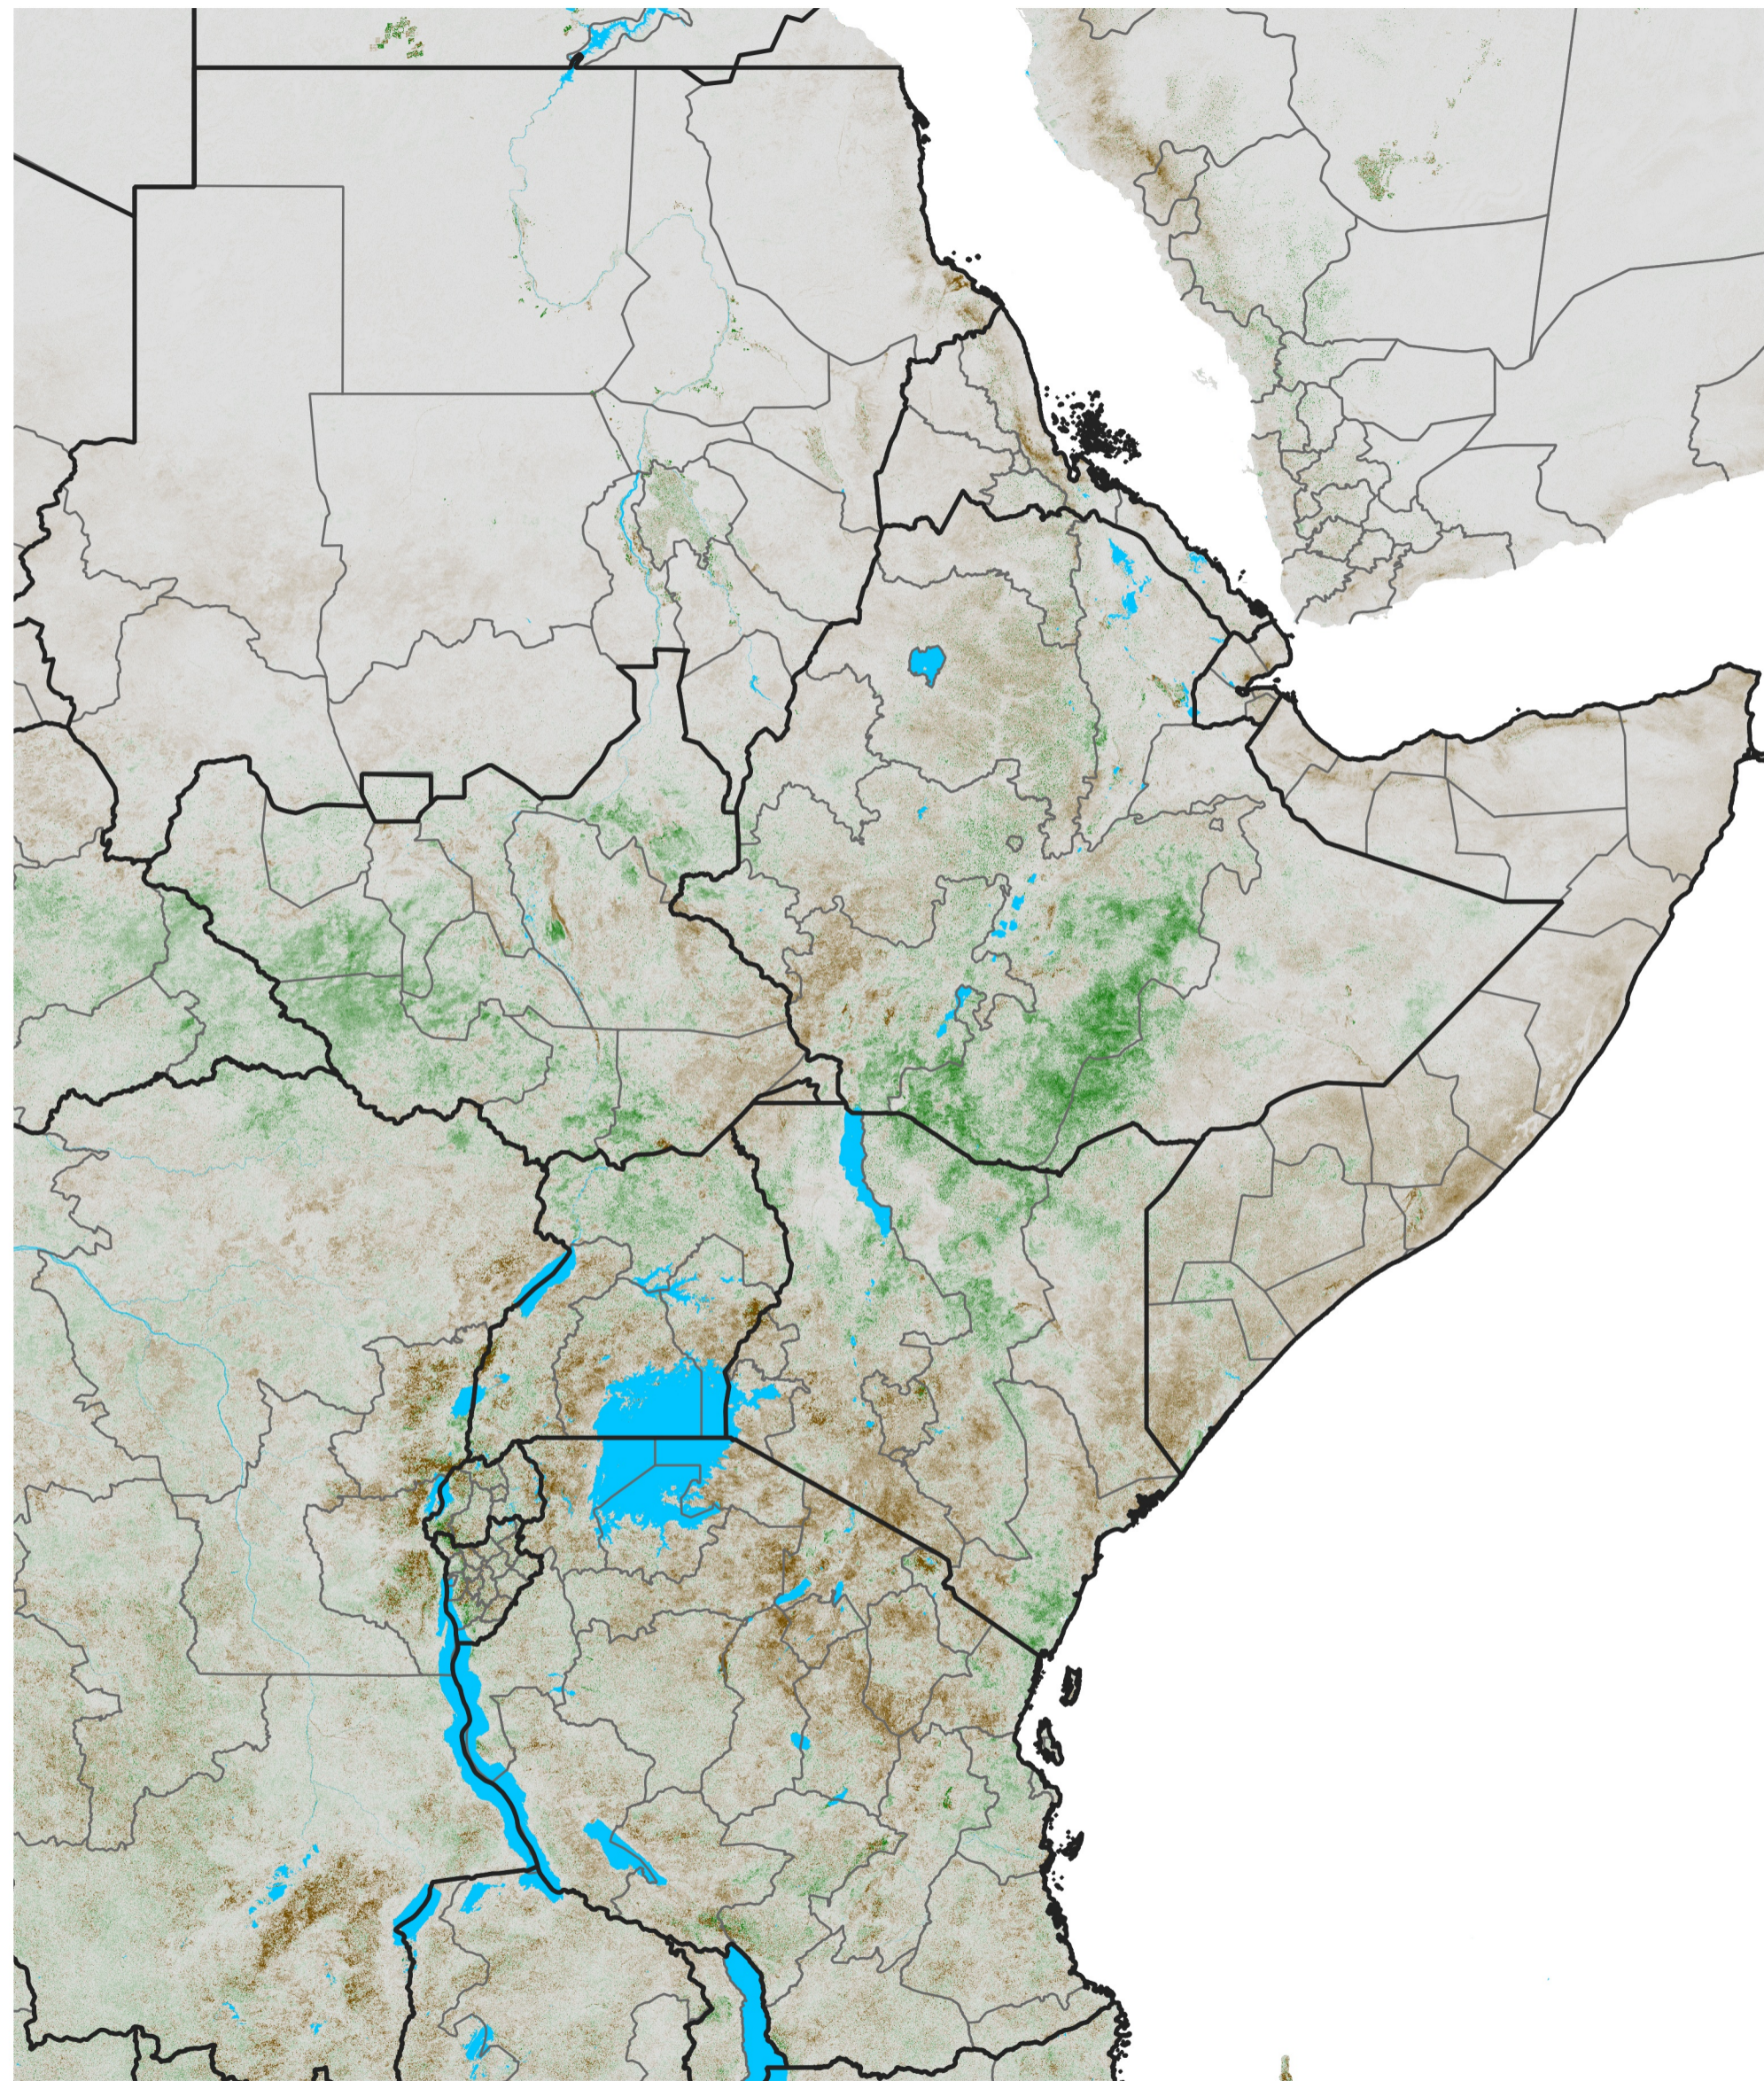

East Africa NDVI Anomaly

2018 minus Mean (2012 - 2021)

Period 14 / Mar 01 - 10, 2018

NDVI Anomaly

< -0.3 -0.2 -0.1 -0.05 0.05 0.1 0.2 >0.3

Negative

No Difference

Positive