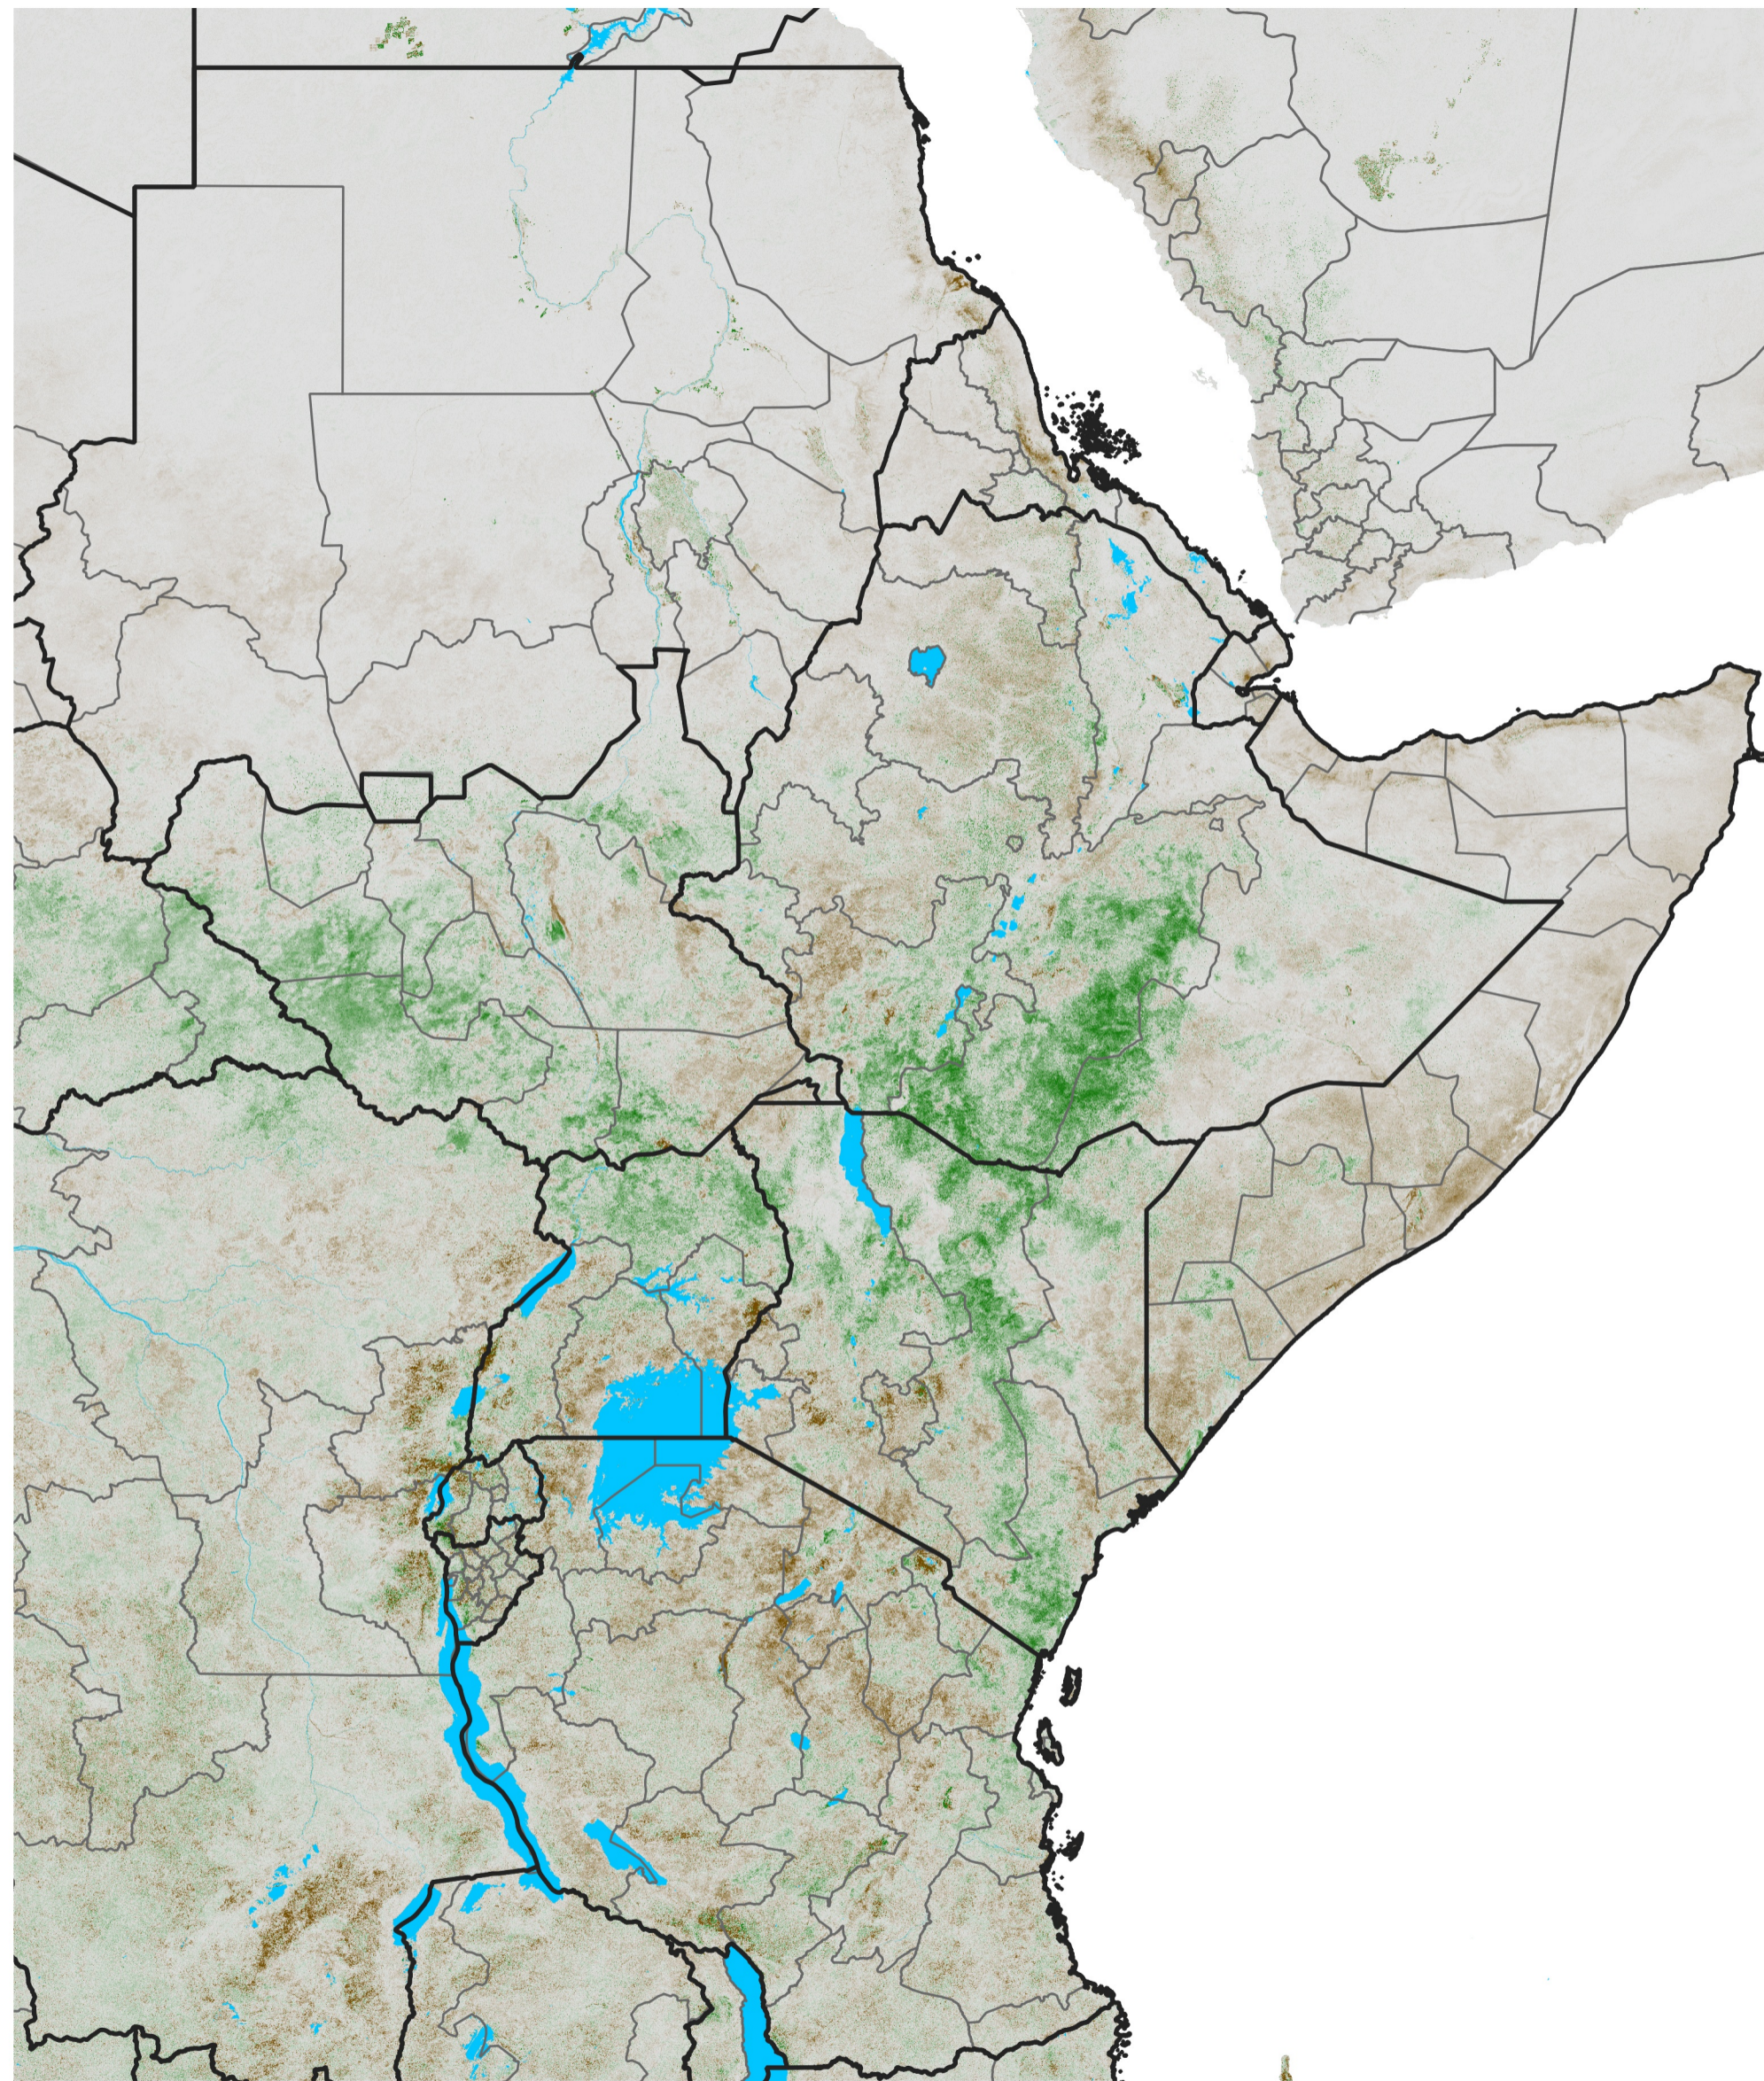

# East Africa NDVI Anomaly

2018 minus Mean (2012 - 2021)

Period 15 / Mar 06 - 15, 2018

## NDVI Anomaly

<math>< -0.3</math> -0.2 -0.1 -0.05 0.05 0.1 0.2 >0.3

Negative

No Difference

Positive