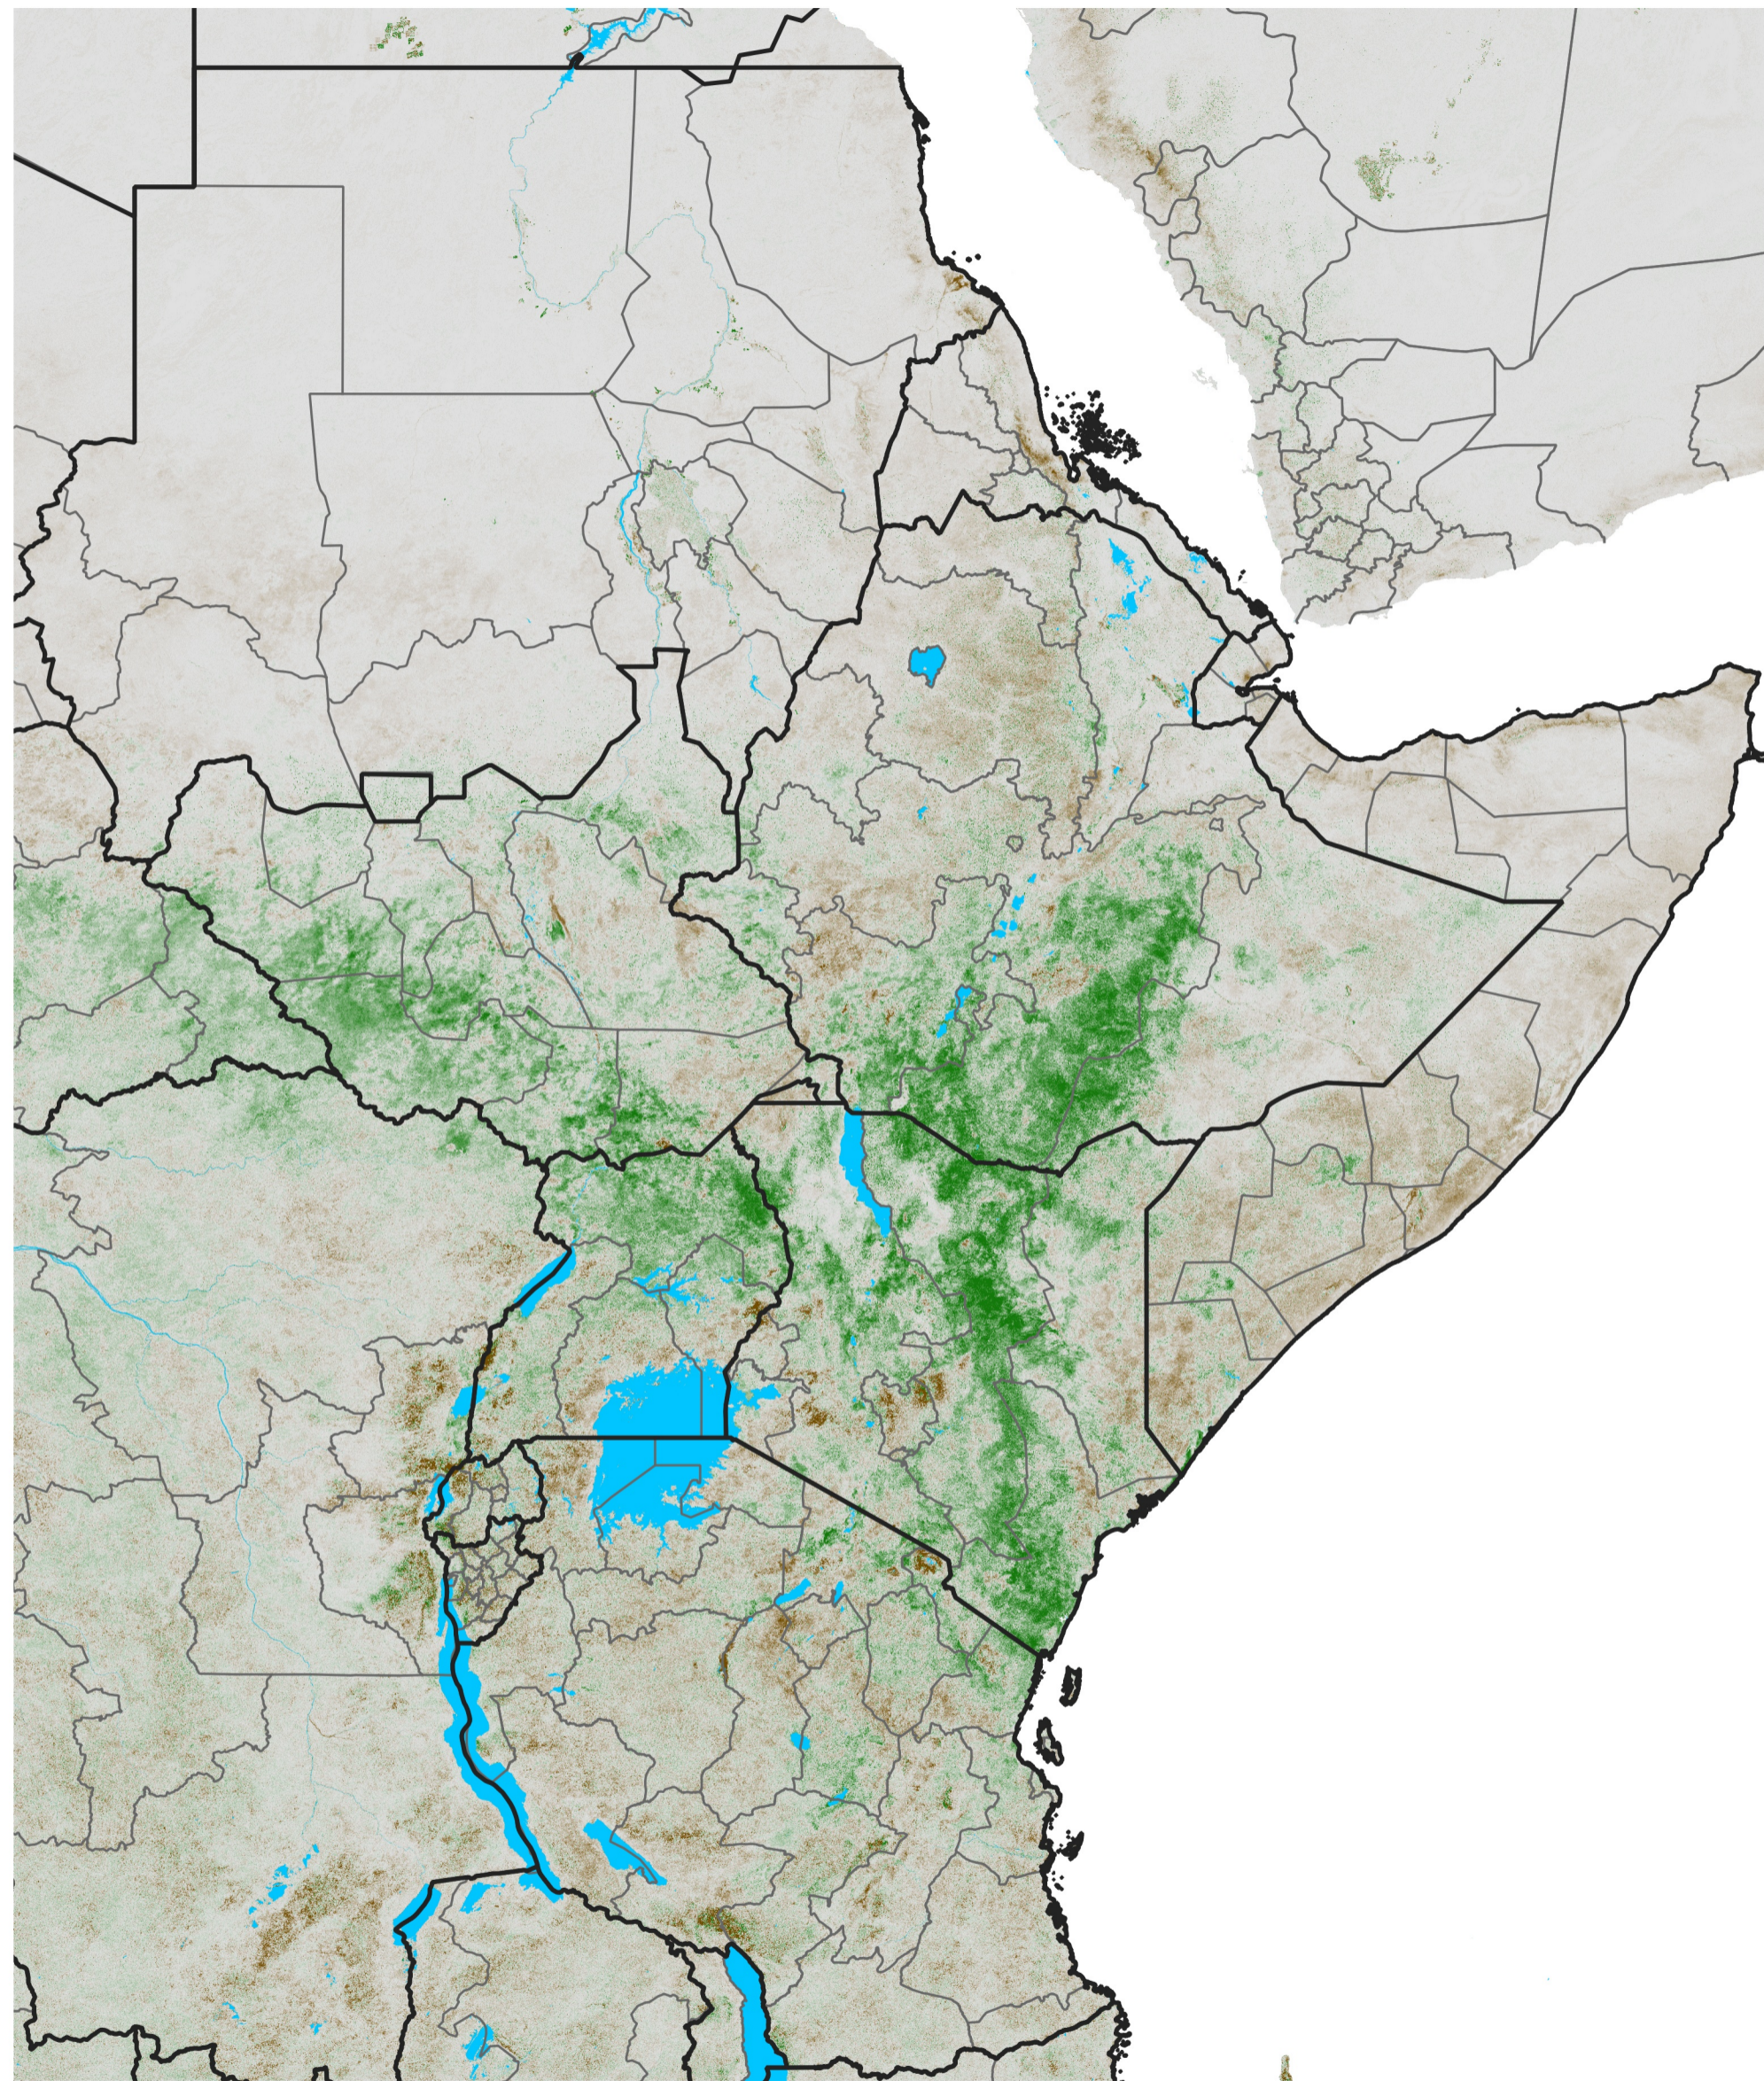

East Africa NDVI Anomaly

2018 minus Mean (2012 - 2021)

Period 17 / Mar 16 - 25, 2018

NDVI Anomaly

< -0.3 -0.2 -0.1 -0.05 0.05 0.1 0.2 >0.3

Negative

No Difference

Positive