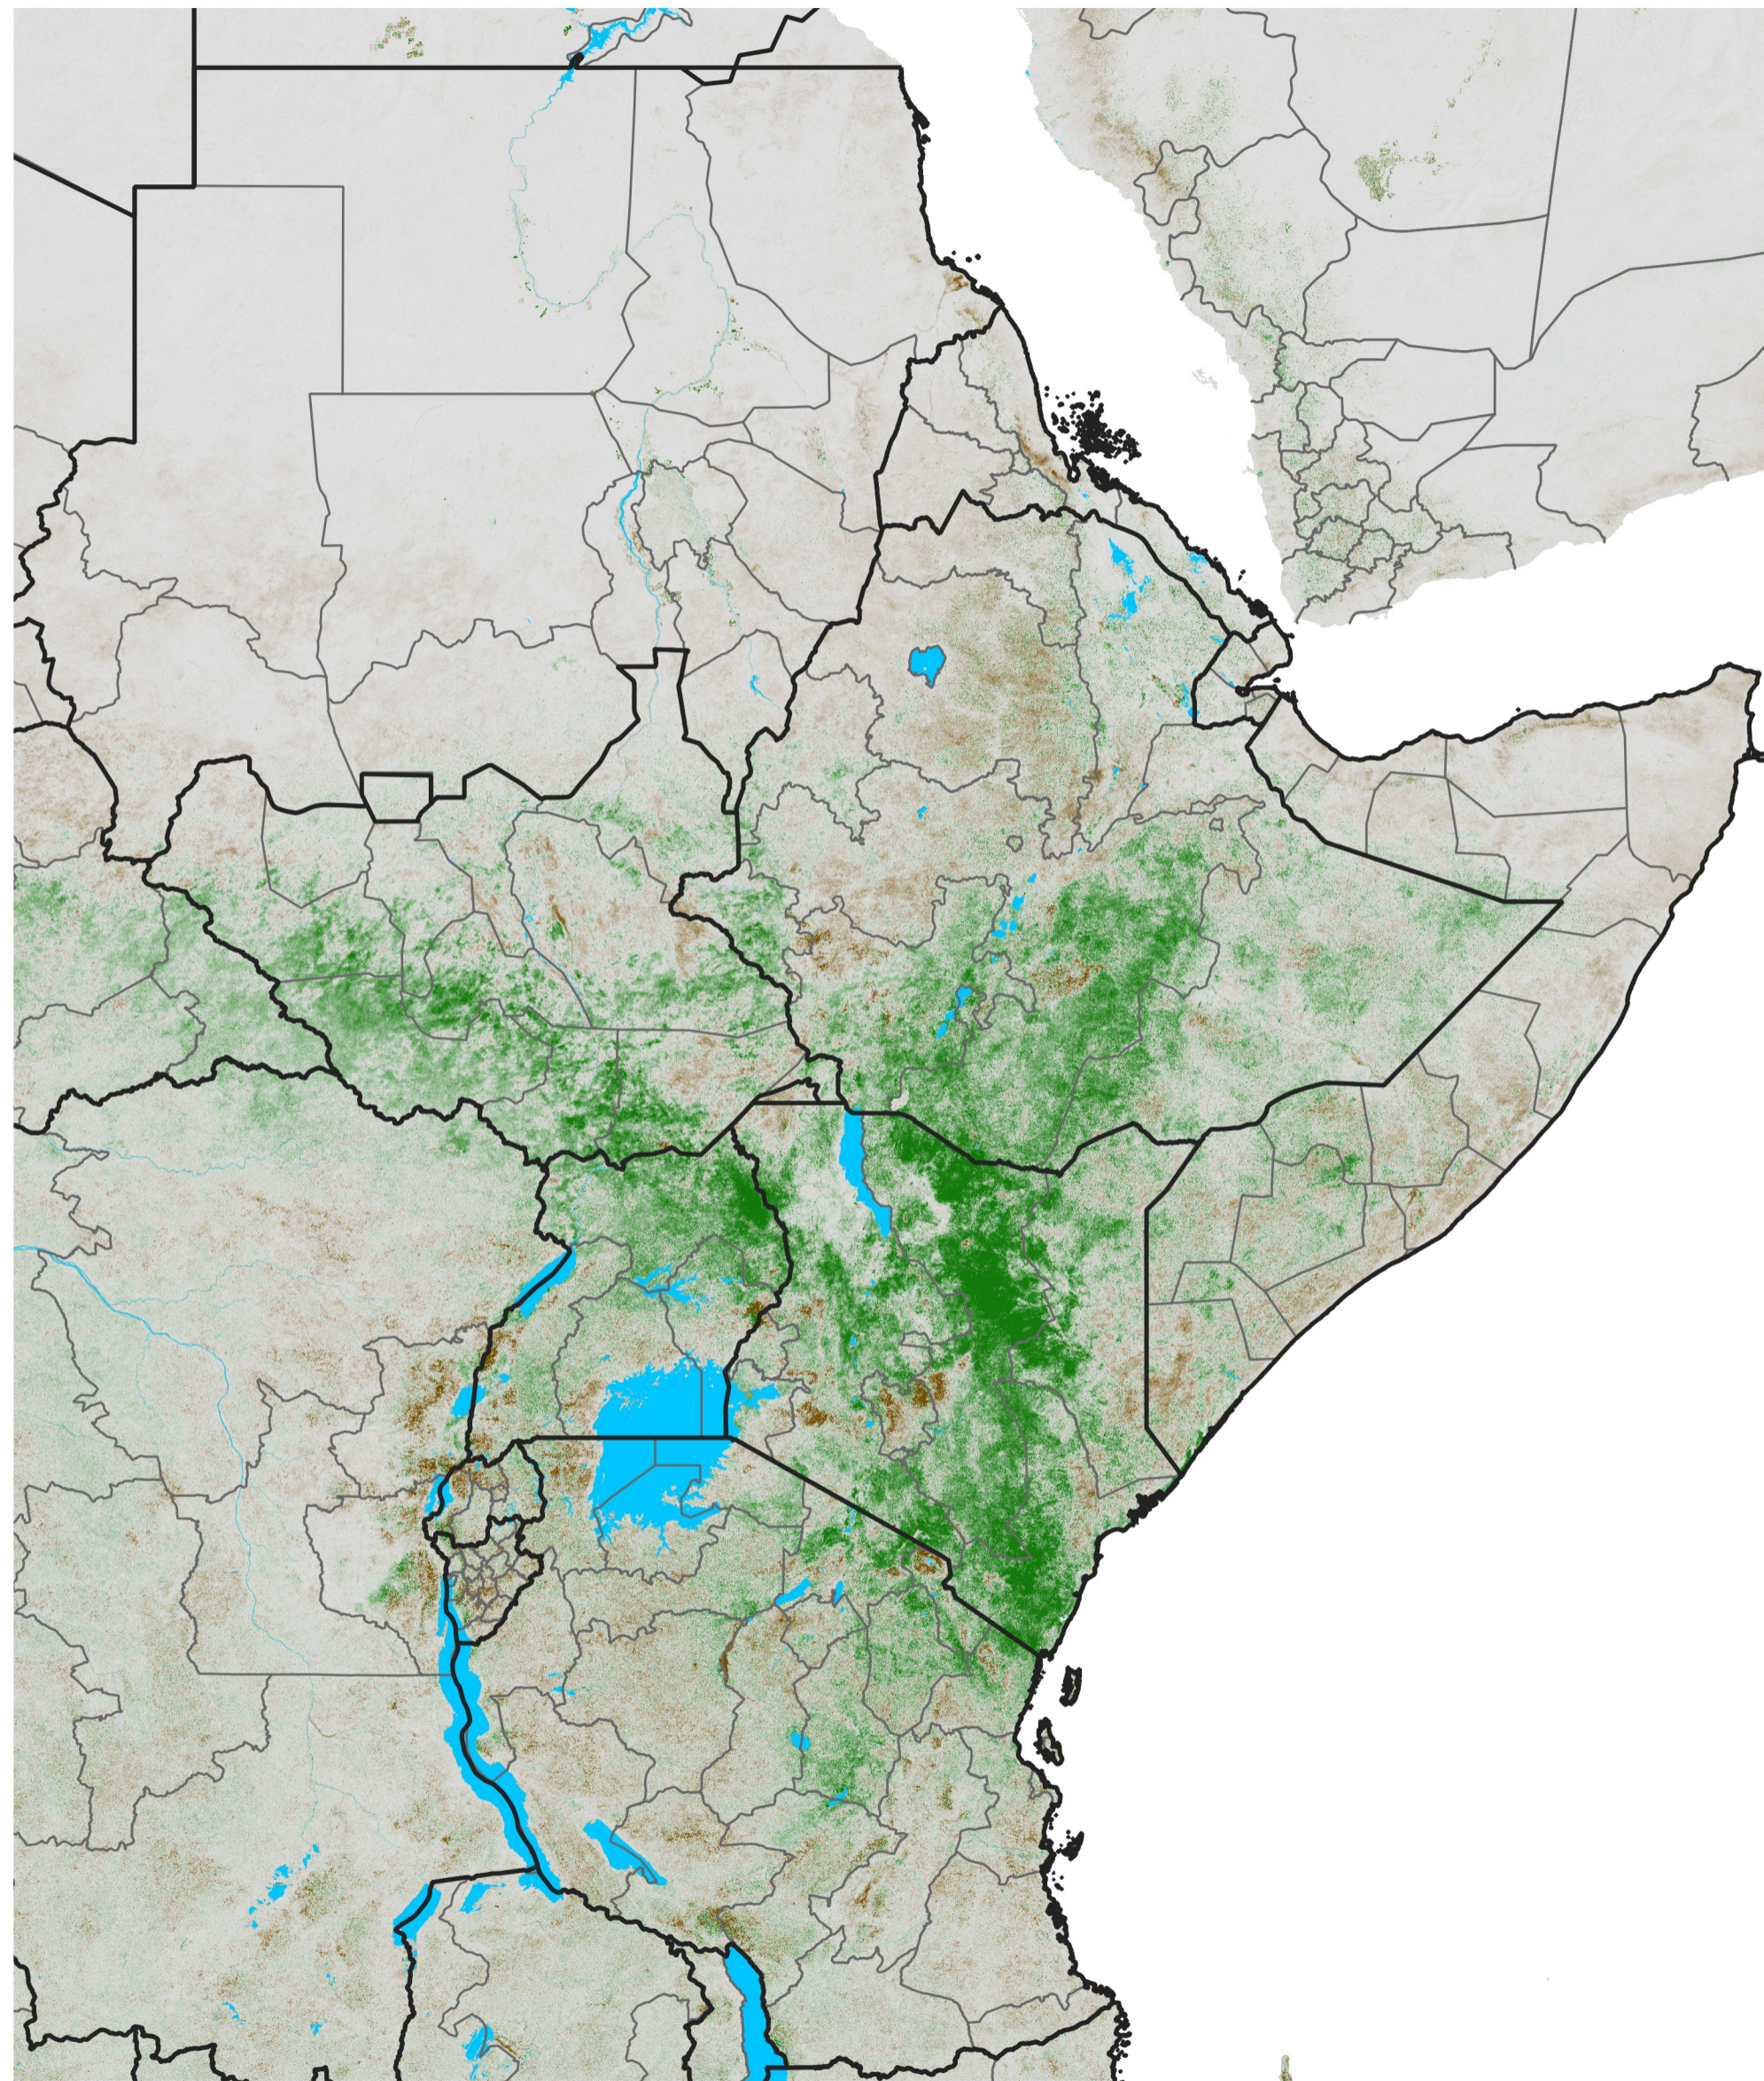

East Africa NDVI Anomaly

2018 minus Mean (2012 - 2021)

Period 20 / Apr 01 - 10, 2018

NDVI Anomaly

< -0.3 -0.2 -0.1 -0.05 0.05 0.1 0.2 >0.3

Negative

No Difference

Positive