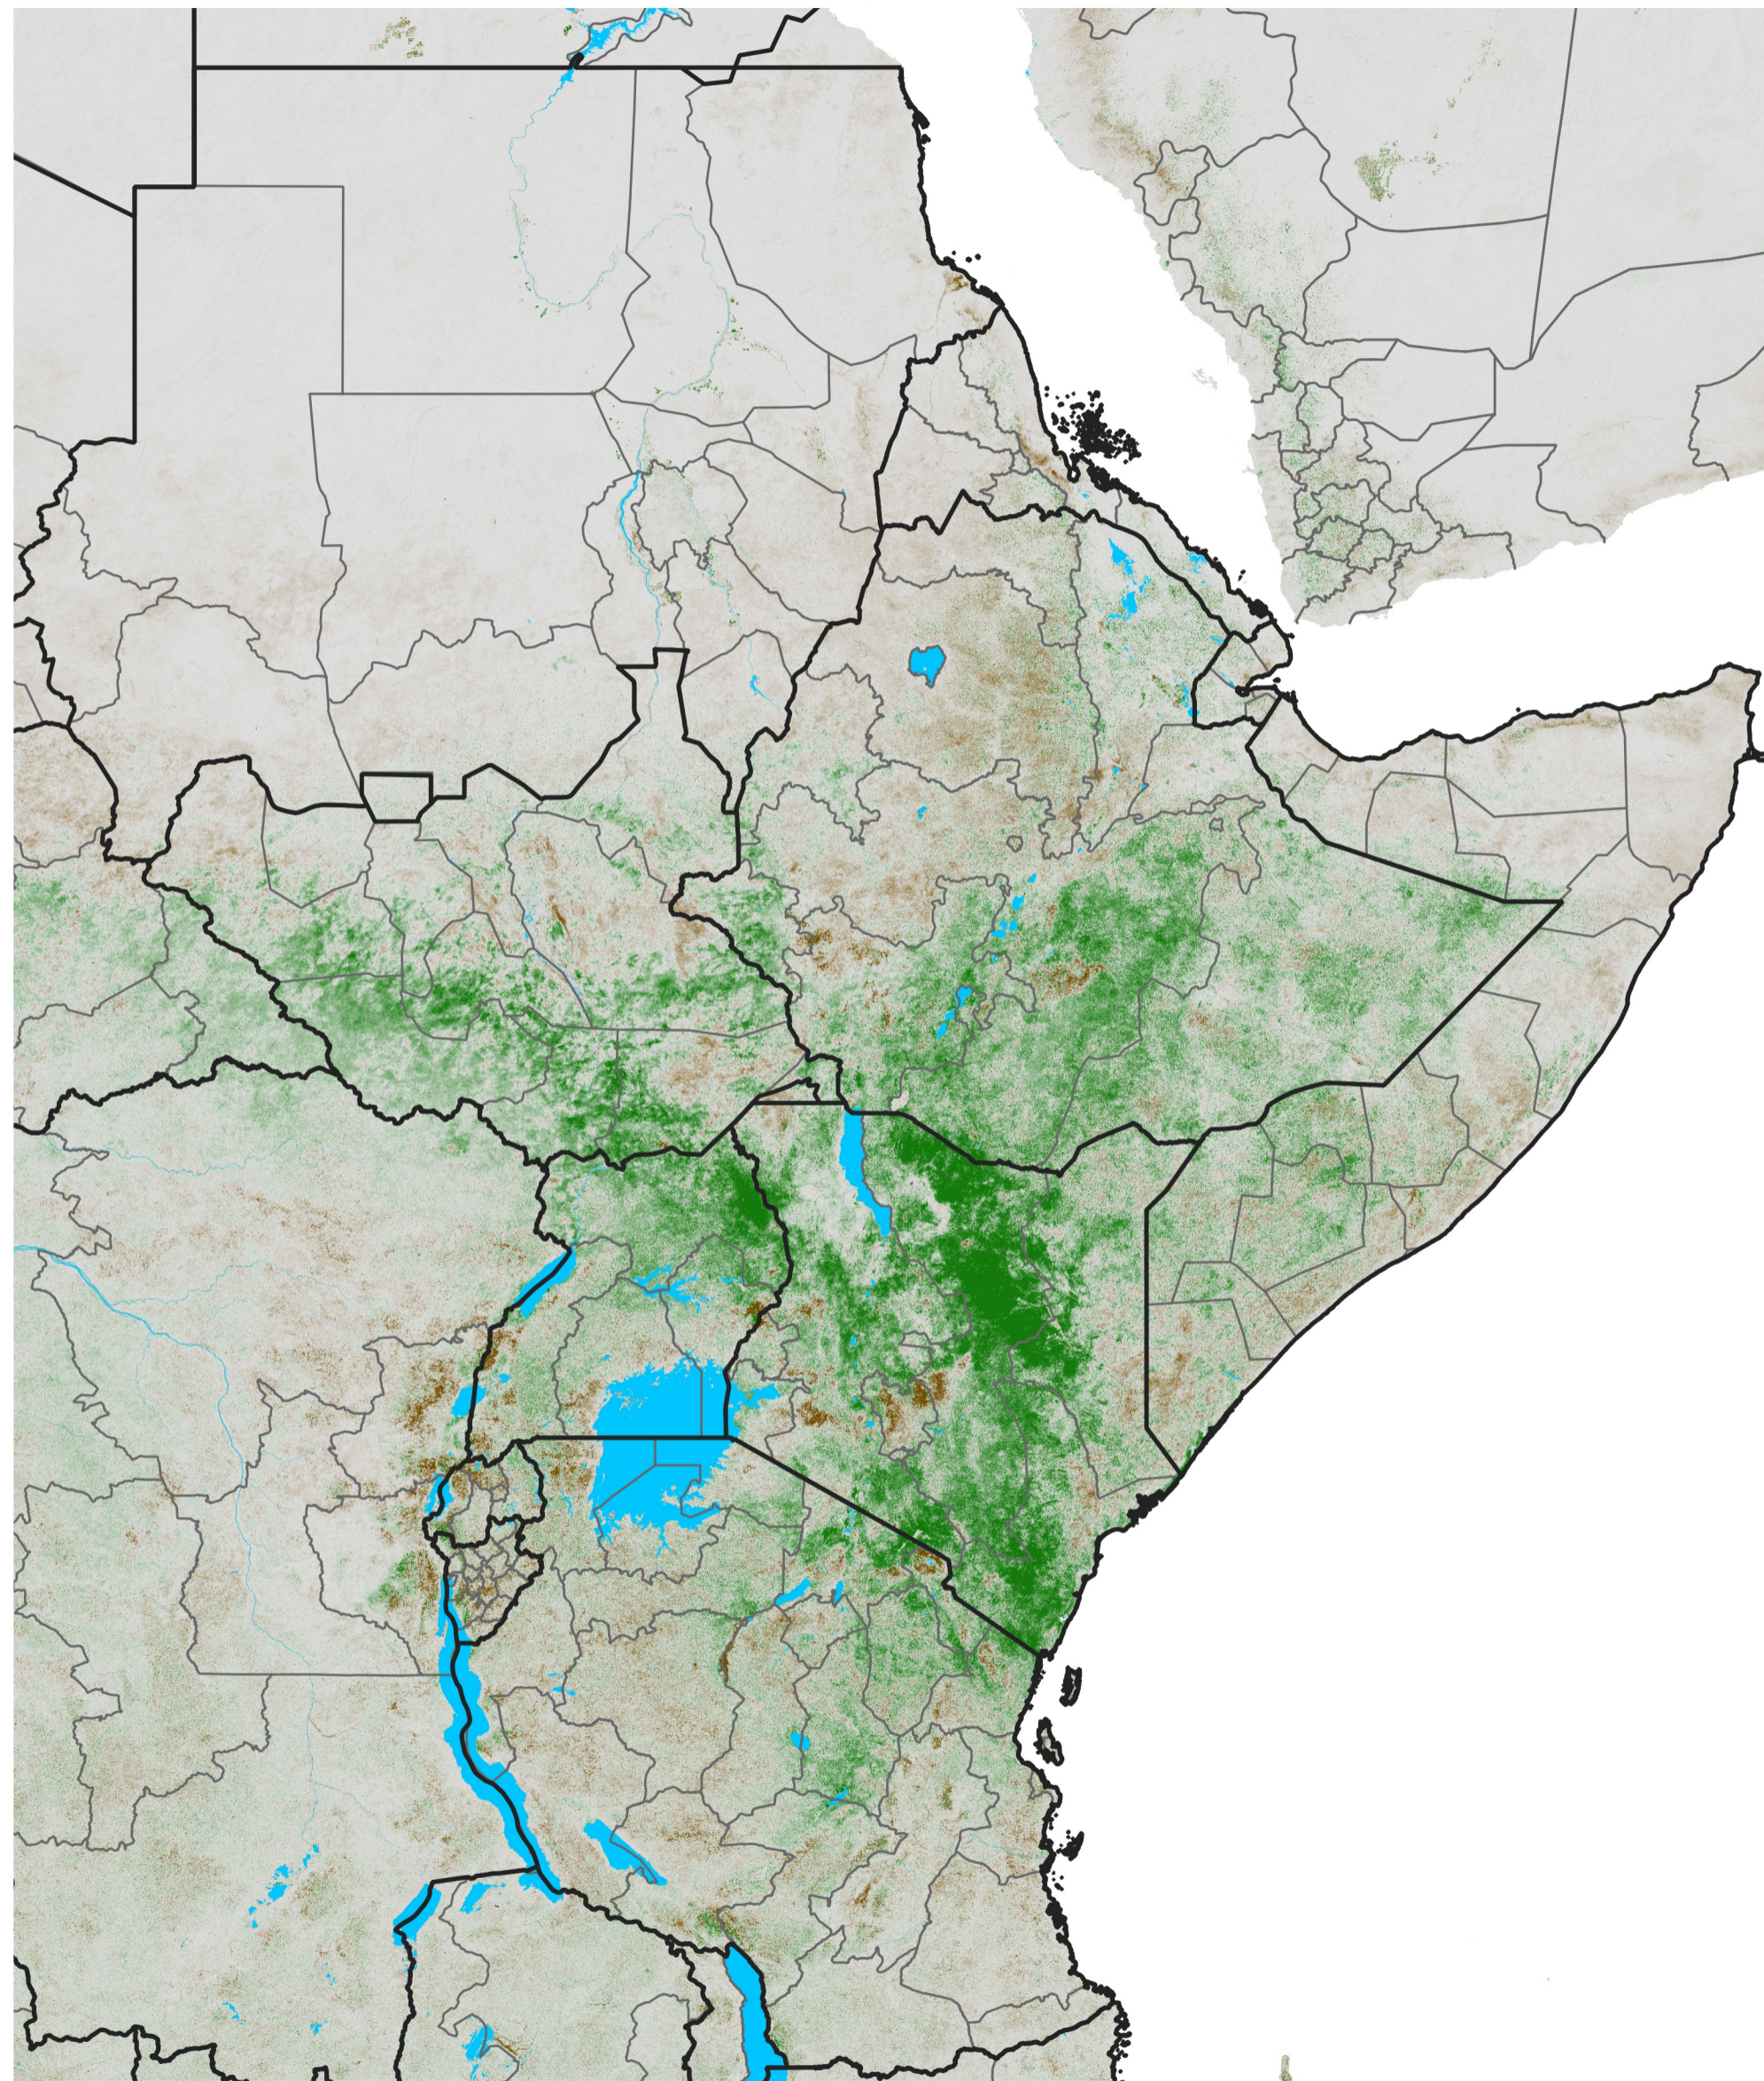

East Africa NDVI Anomaly

2018 minus Mean (2012 - 2021)

Period 21 / Apr 06 - 15, 2018

NDVI Anomaly

< -0.3 -0.2 -0.1 -0.05 0.05 0.1 0.2 >0.3

Negative

No Difference

Positive