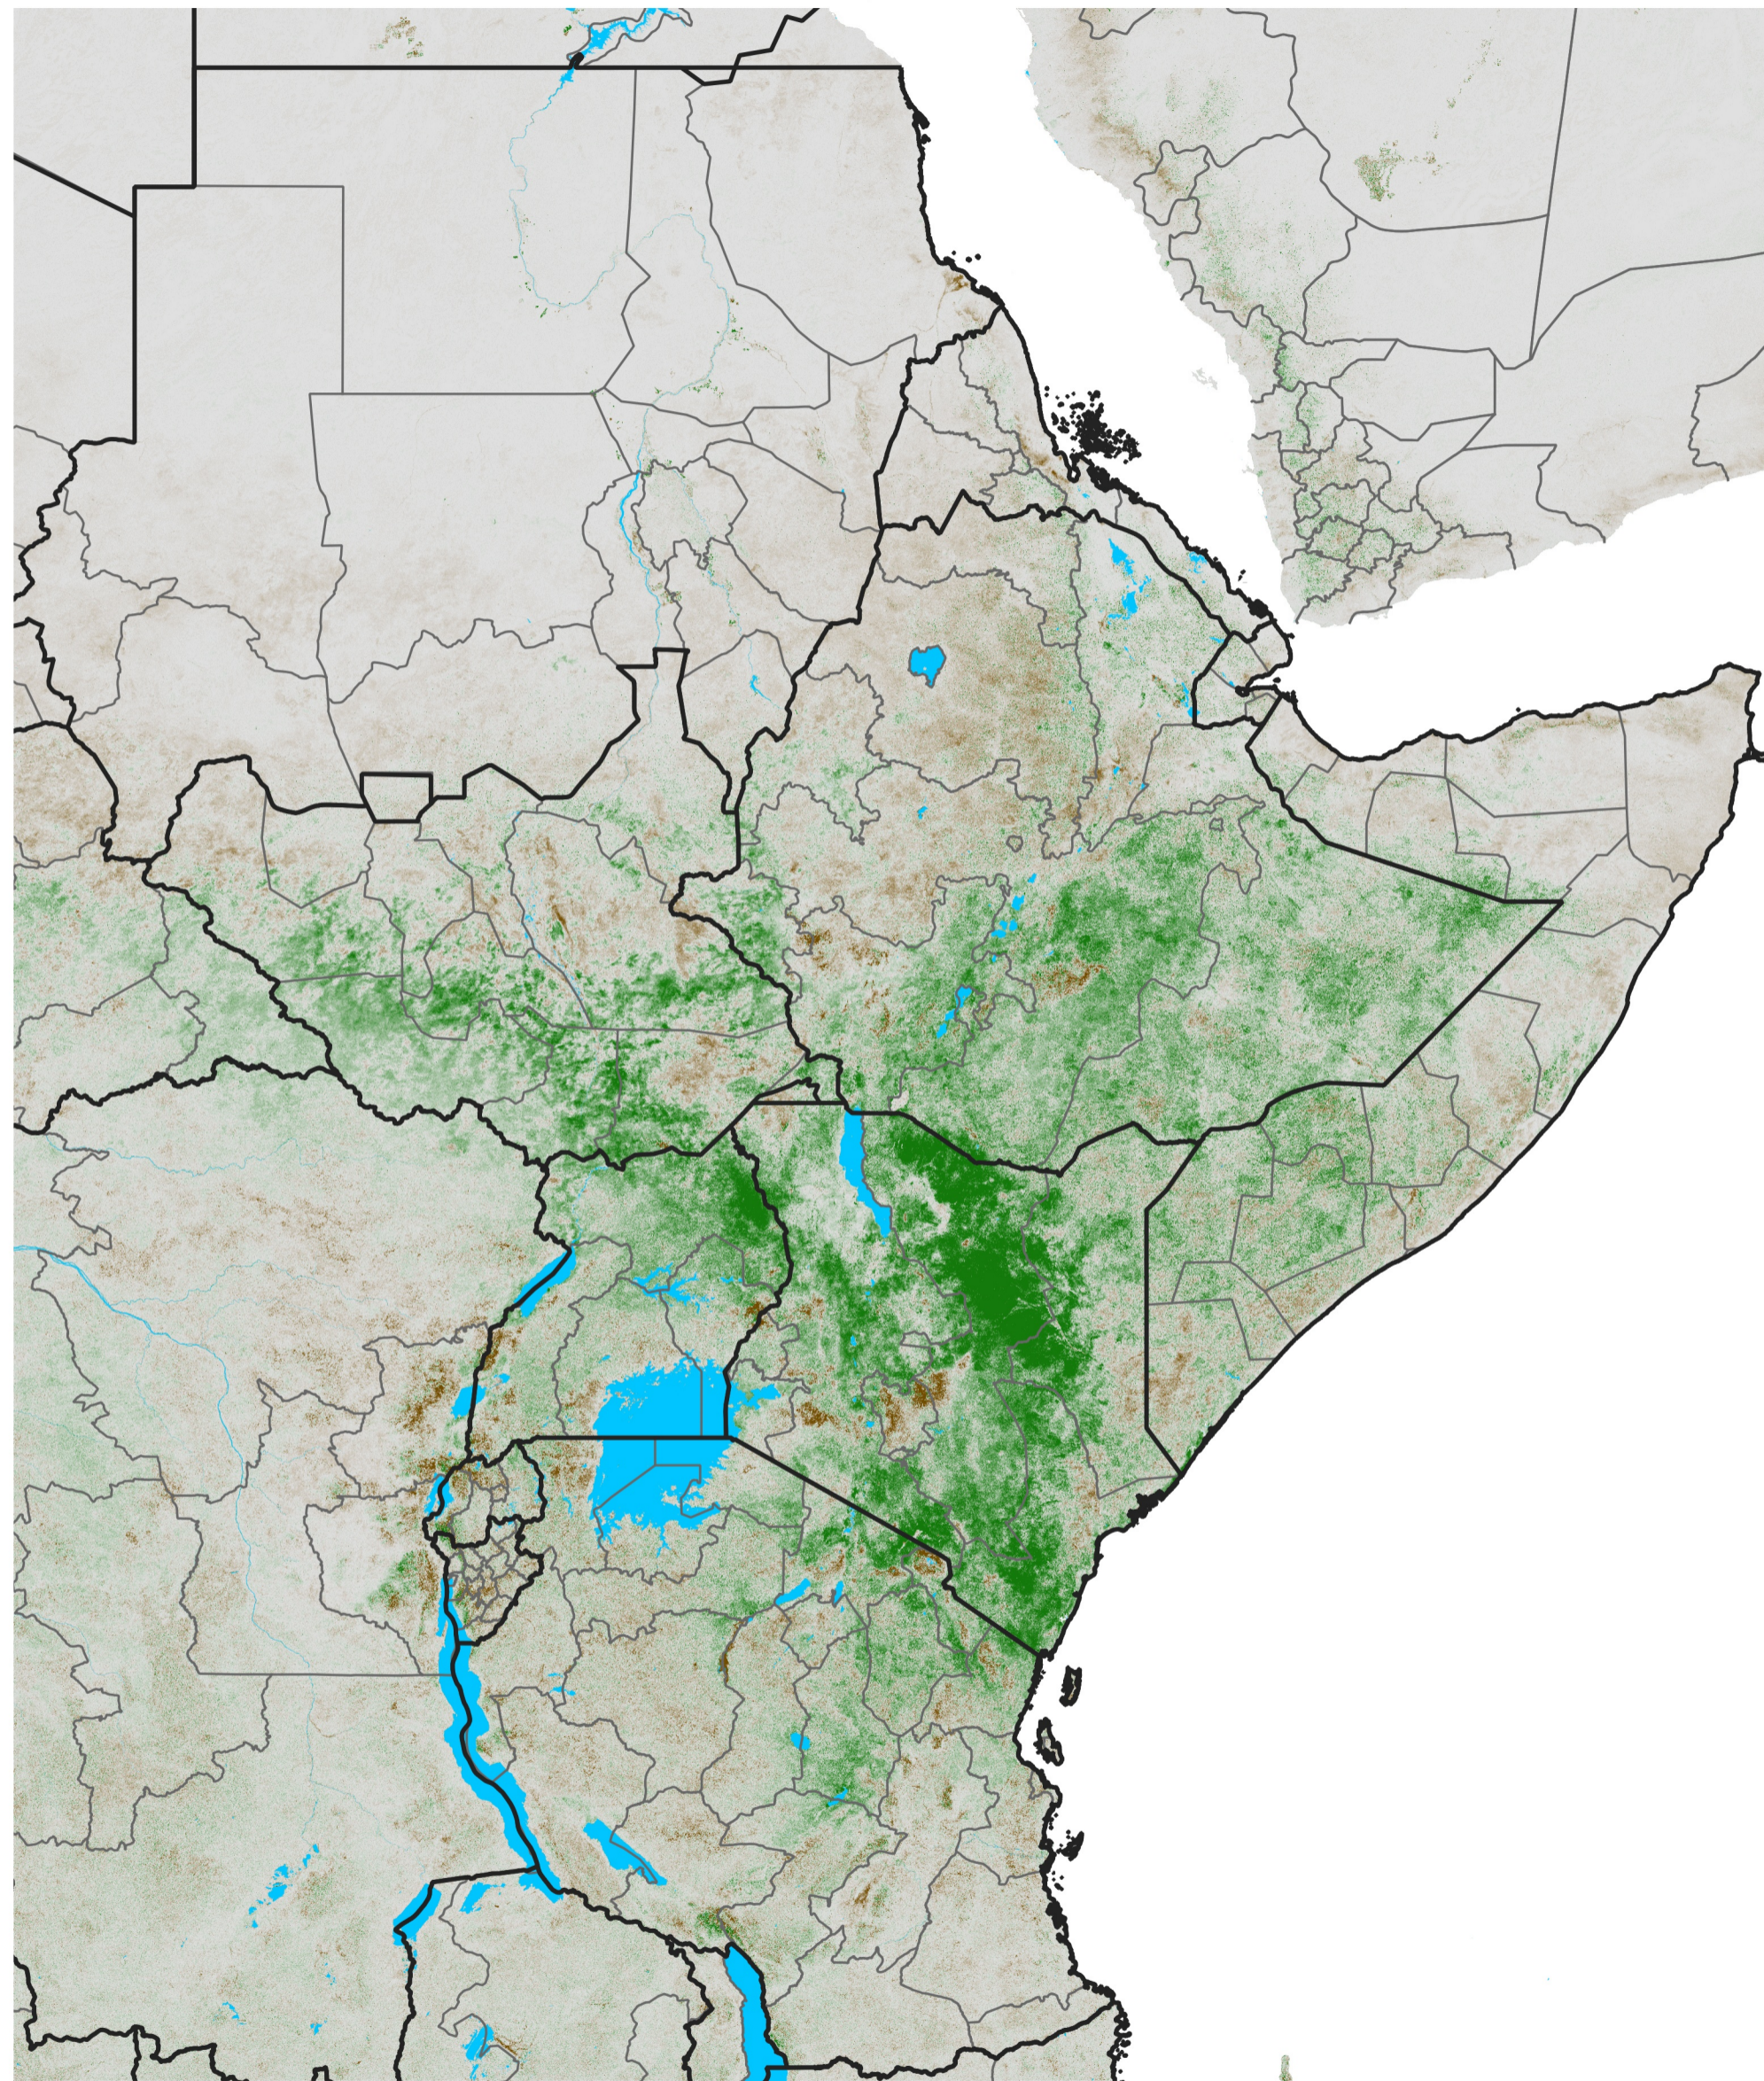

East Africa NDVI Anomaly

2018 minus Mean (2012 - 2021)

Period 22 / Apr 11 - 20, 2018

NDVI Anomaly

< -0.3 -0.2 -0.1 -0.05 0.05 0.1 0.2 >0.3

Negative

No Difference

Positive