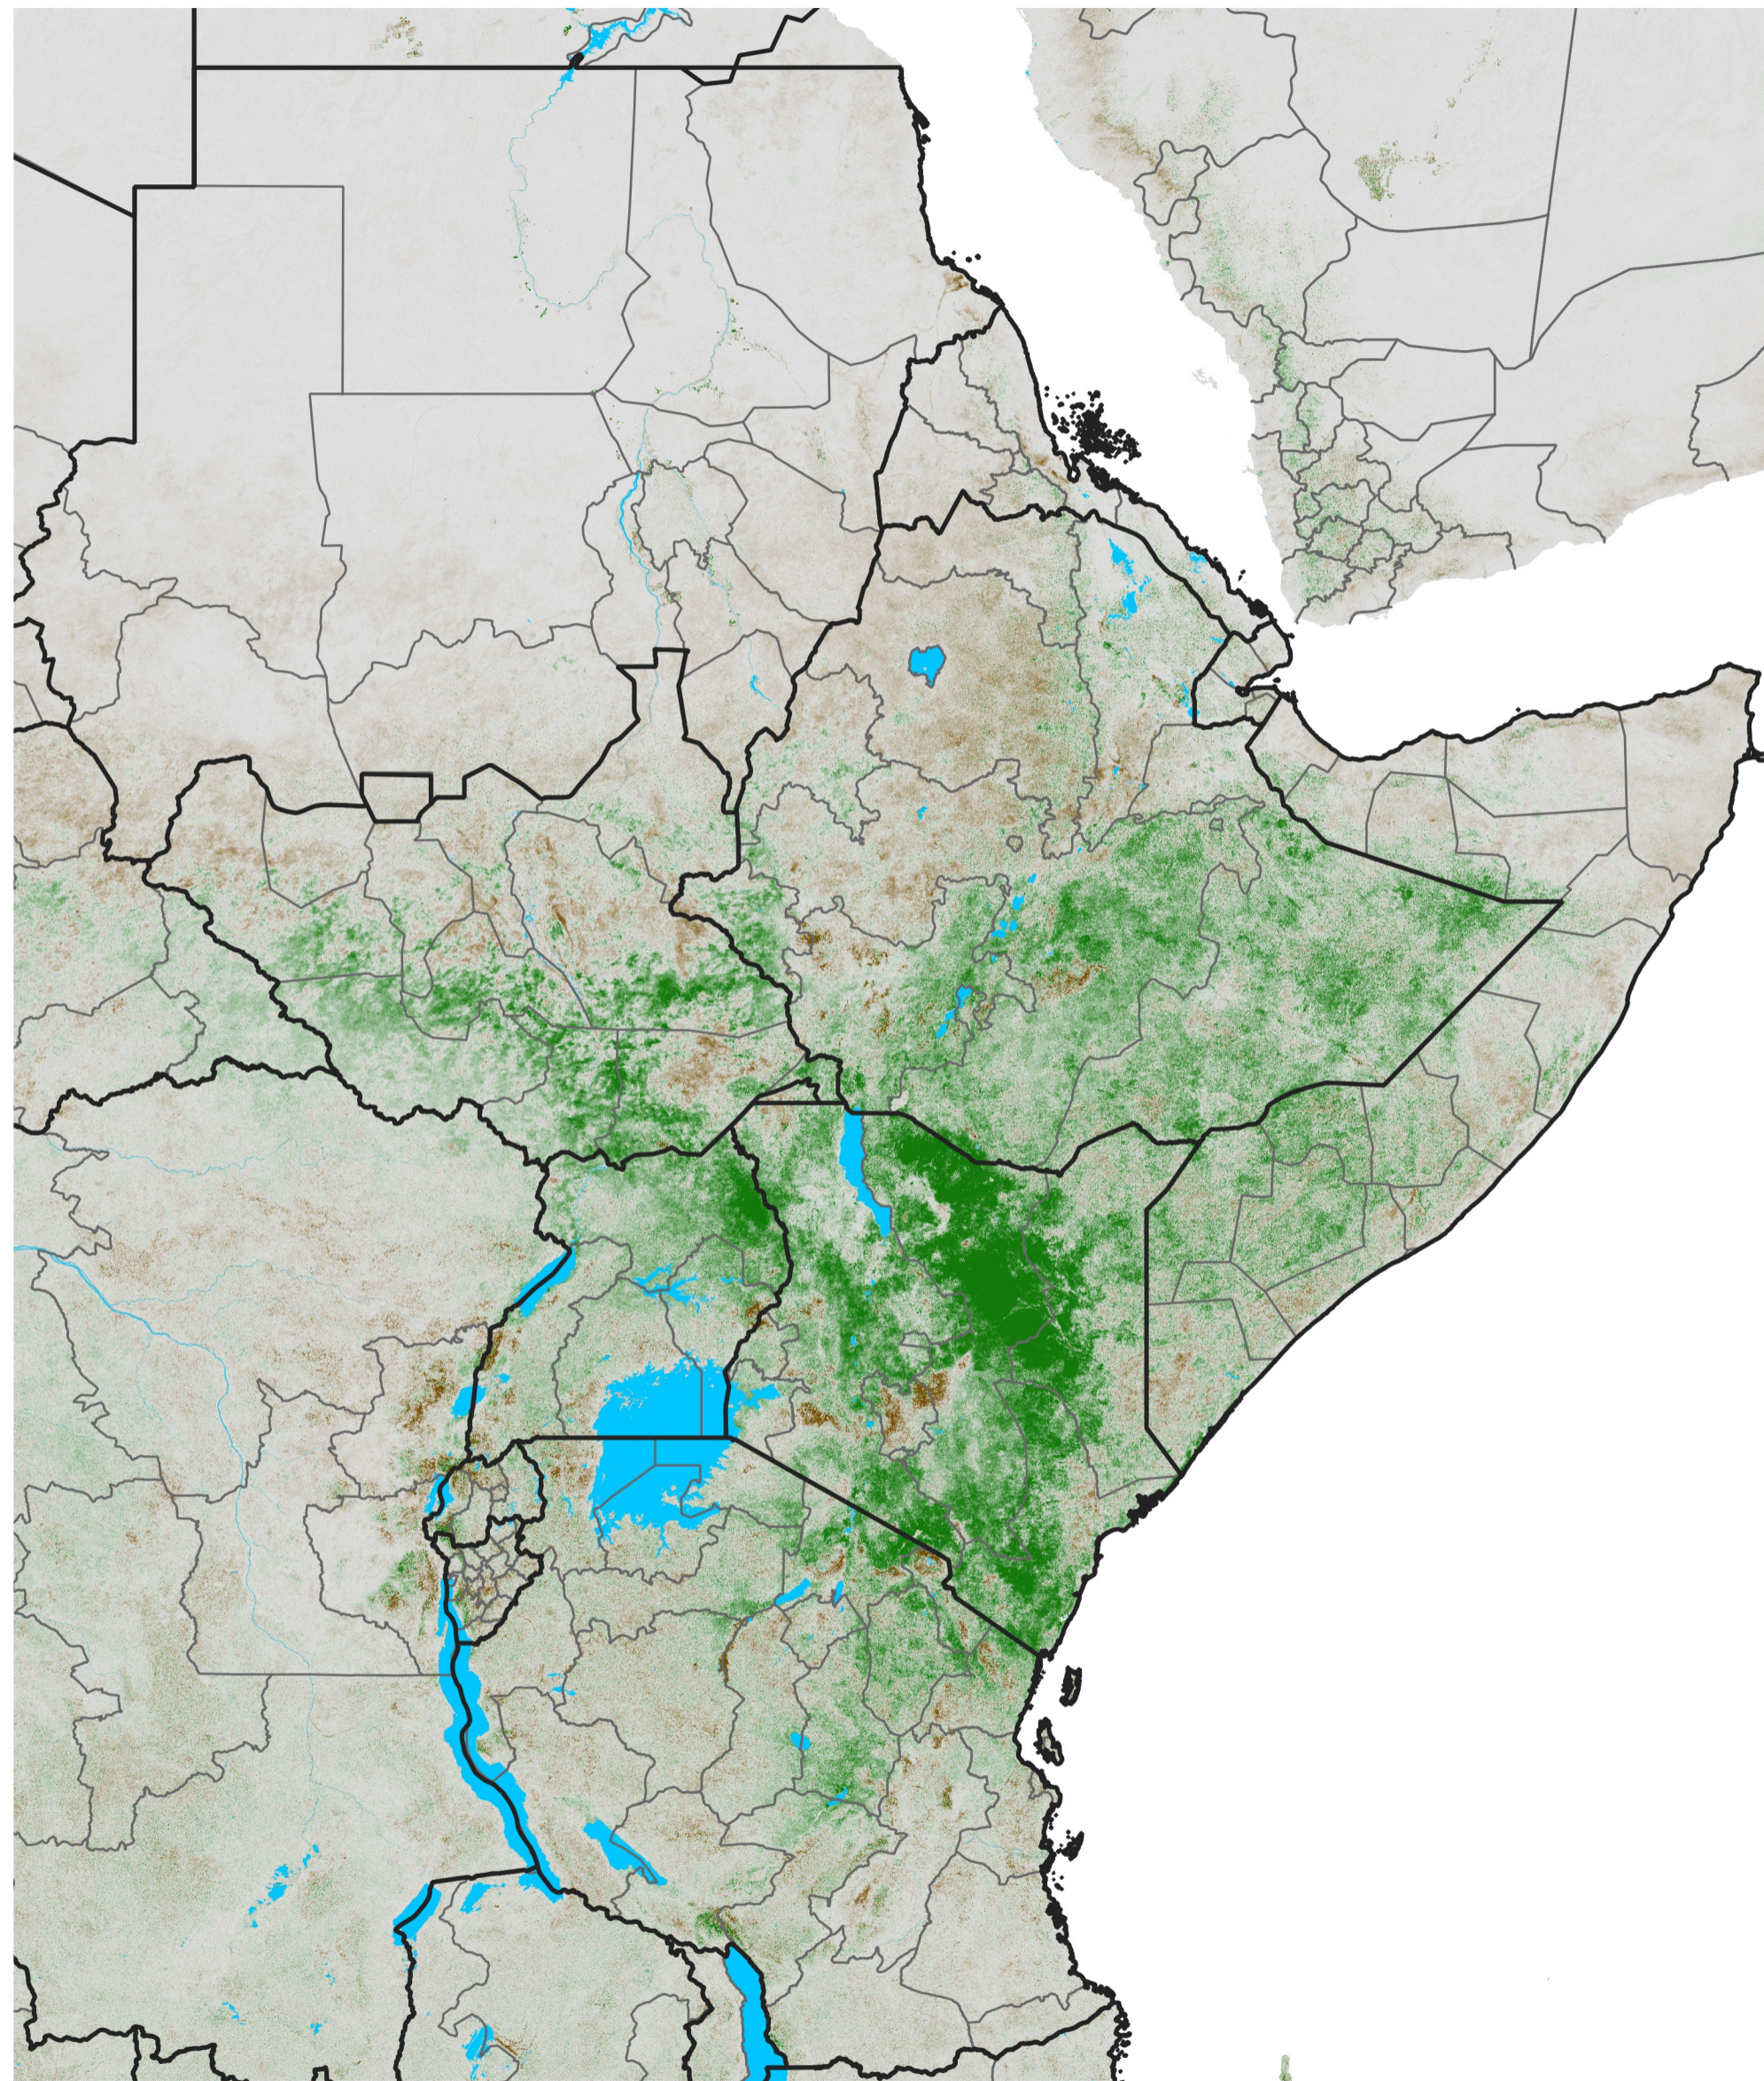

East Africa NDVI Anomaly

2018 minus Mean (2012 - 2021)

Period 23 / Apr 16 - 25, 2018

NDVI Anomaly

< -0.3 -0.2 -0.1 -0.05 0.05 0.1 0.2 >0.3

Negative

No Difference

Positive