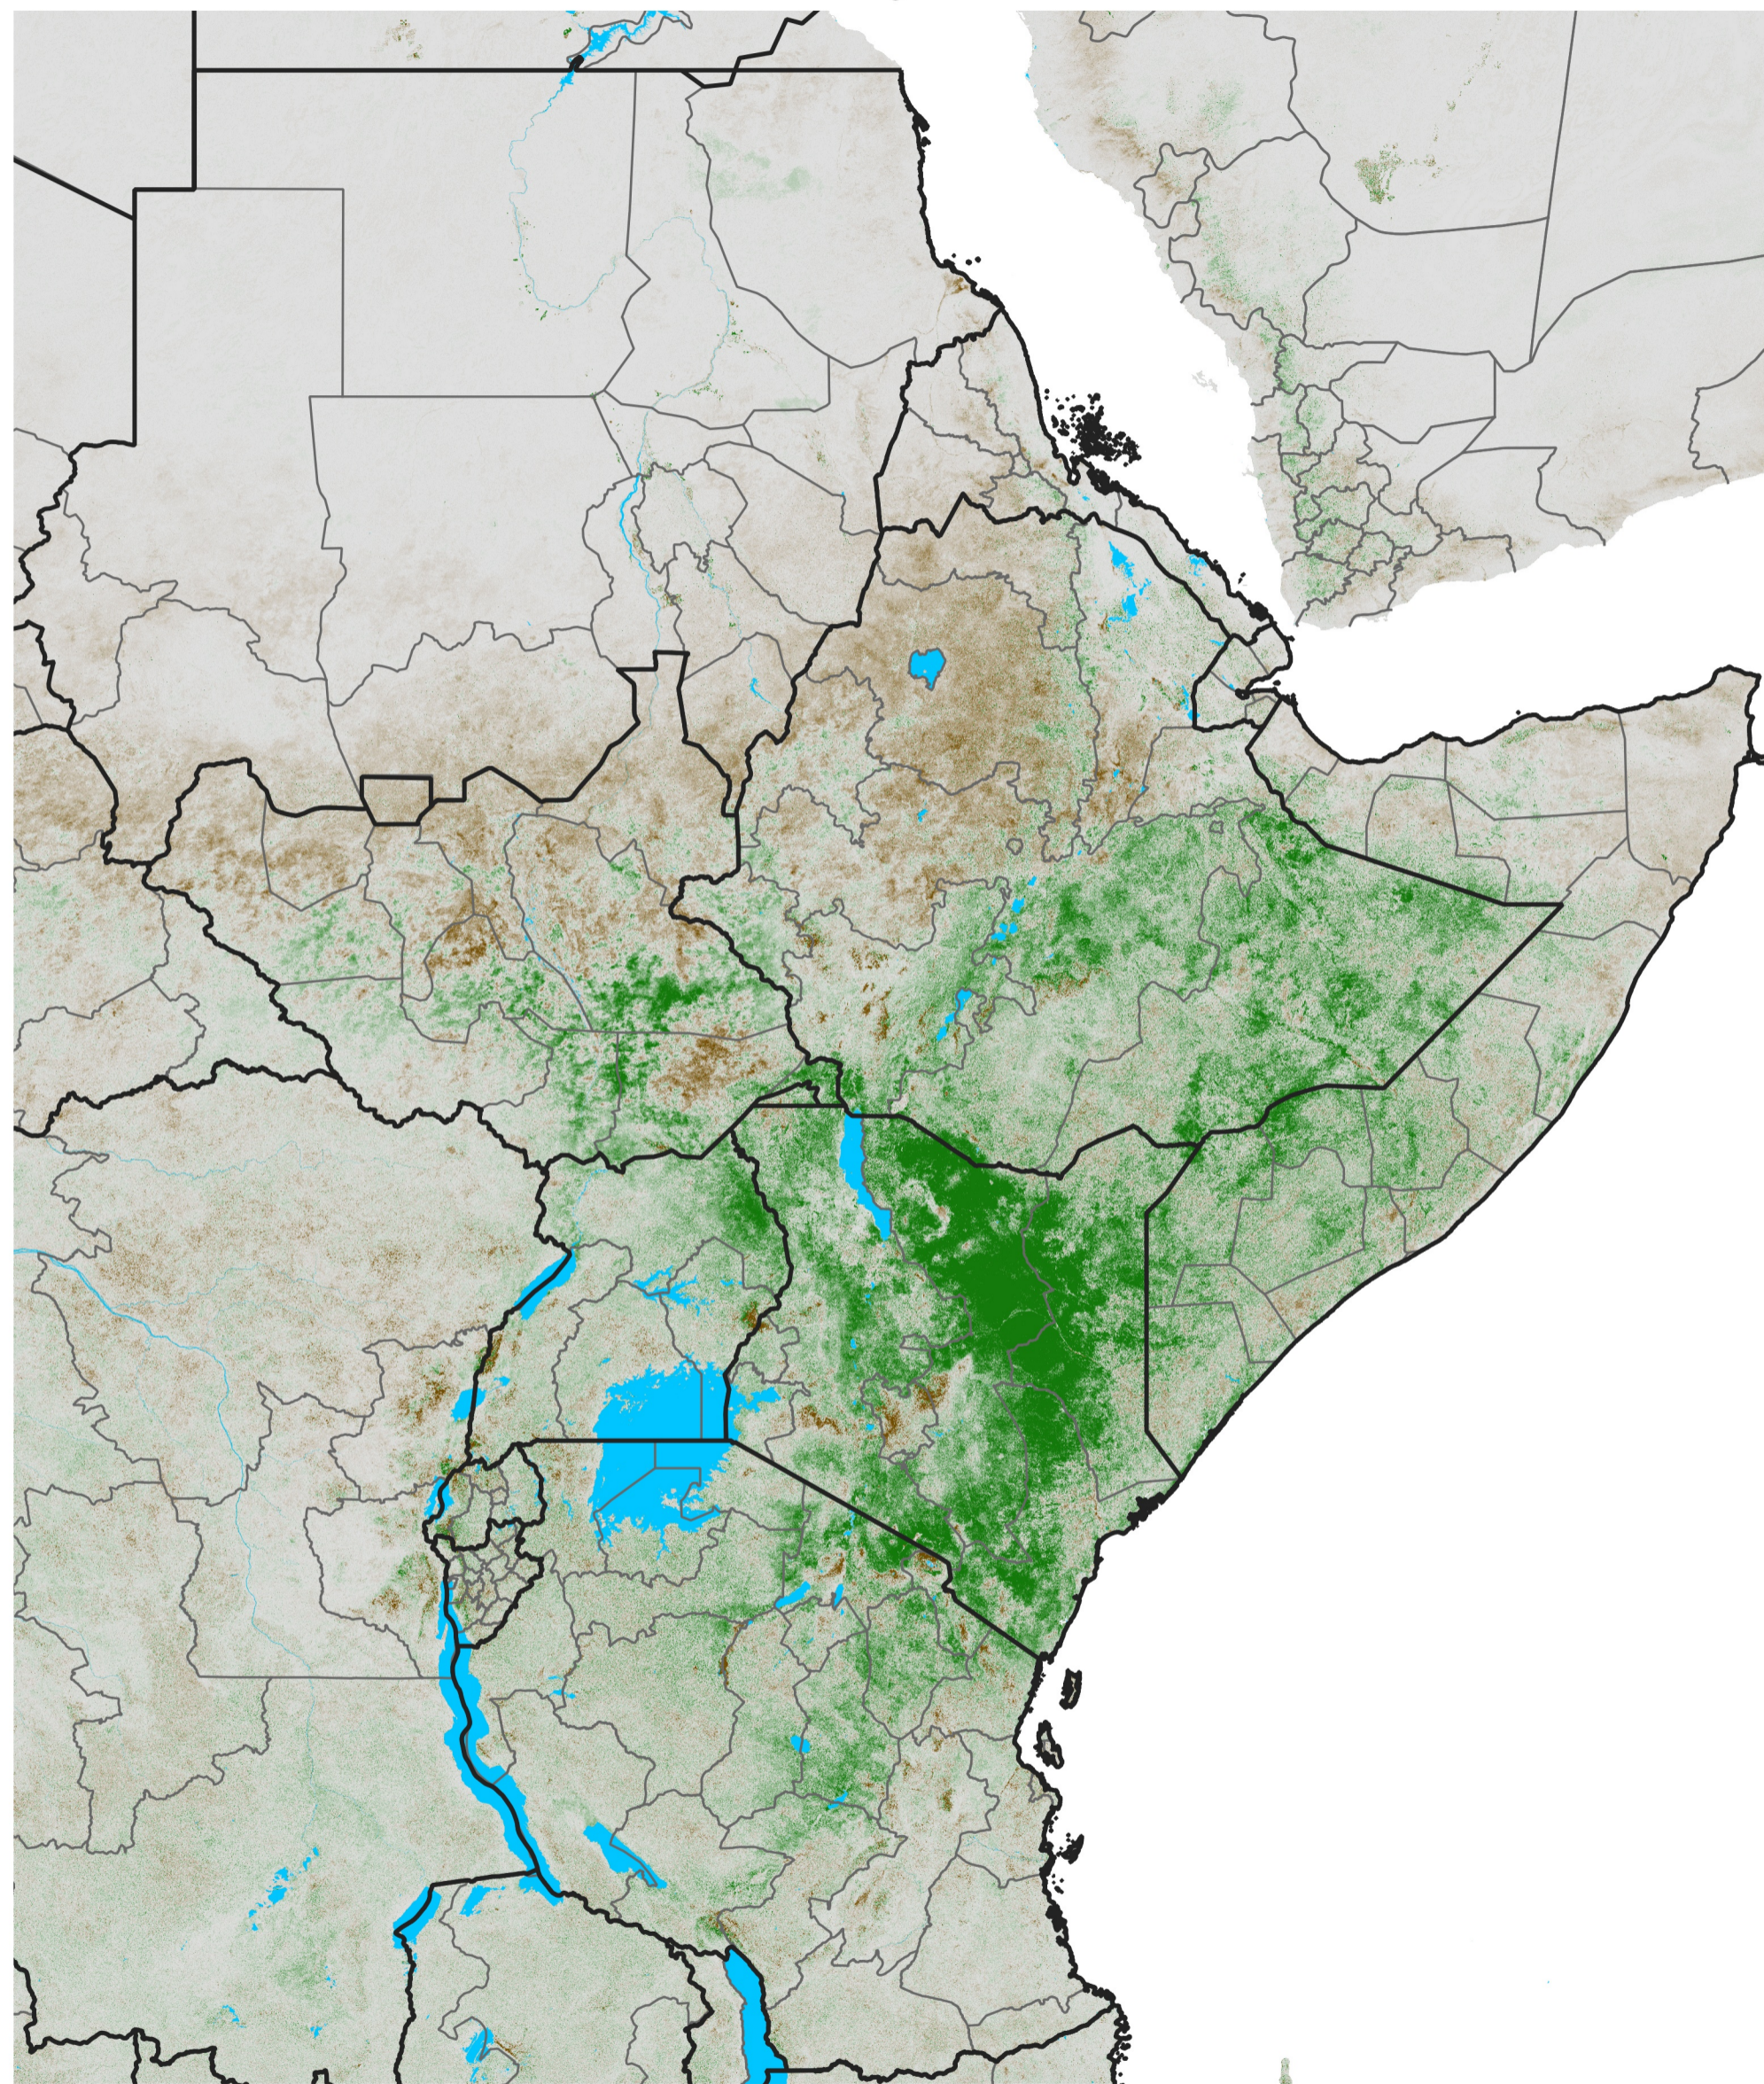

East Africa NDVI Anomaly

2018 minus Mean (2012 - 2021)

Period 26 / May 01 - 10, 2018

NDVI Anomaly

< -0.3 -0.2 -0.1 -0.05 0.05 0.1 0.2 >0.3

Negative

No Difference

Positive