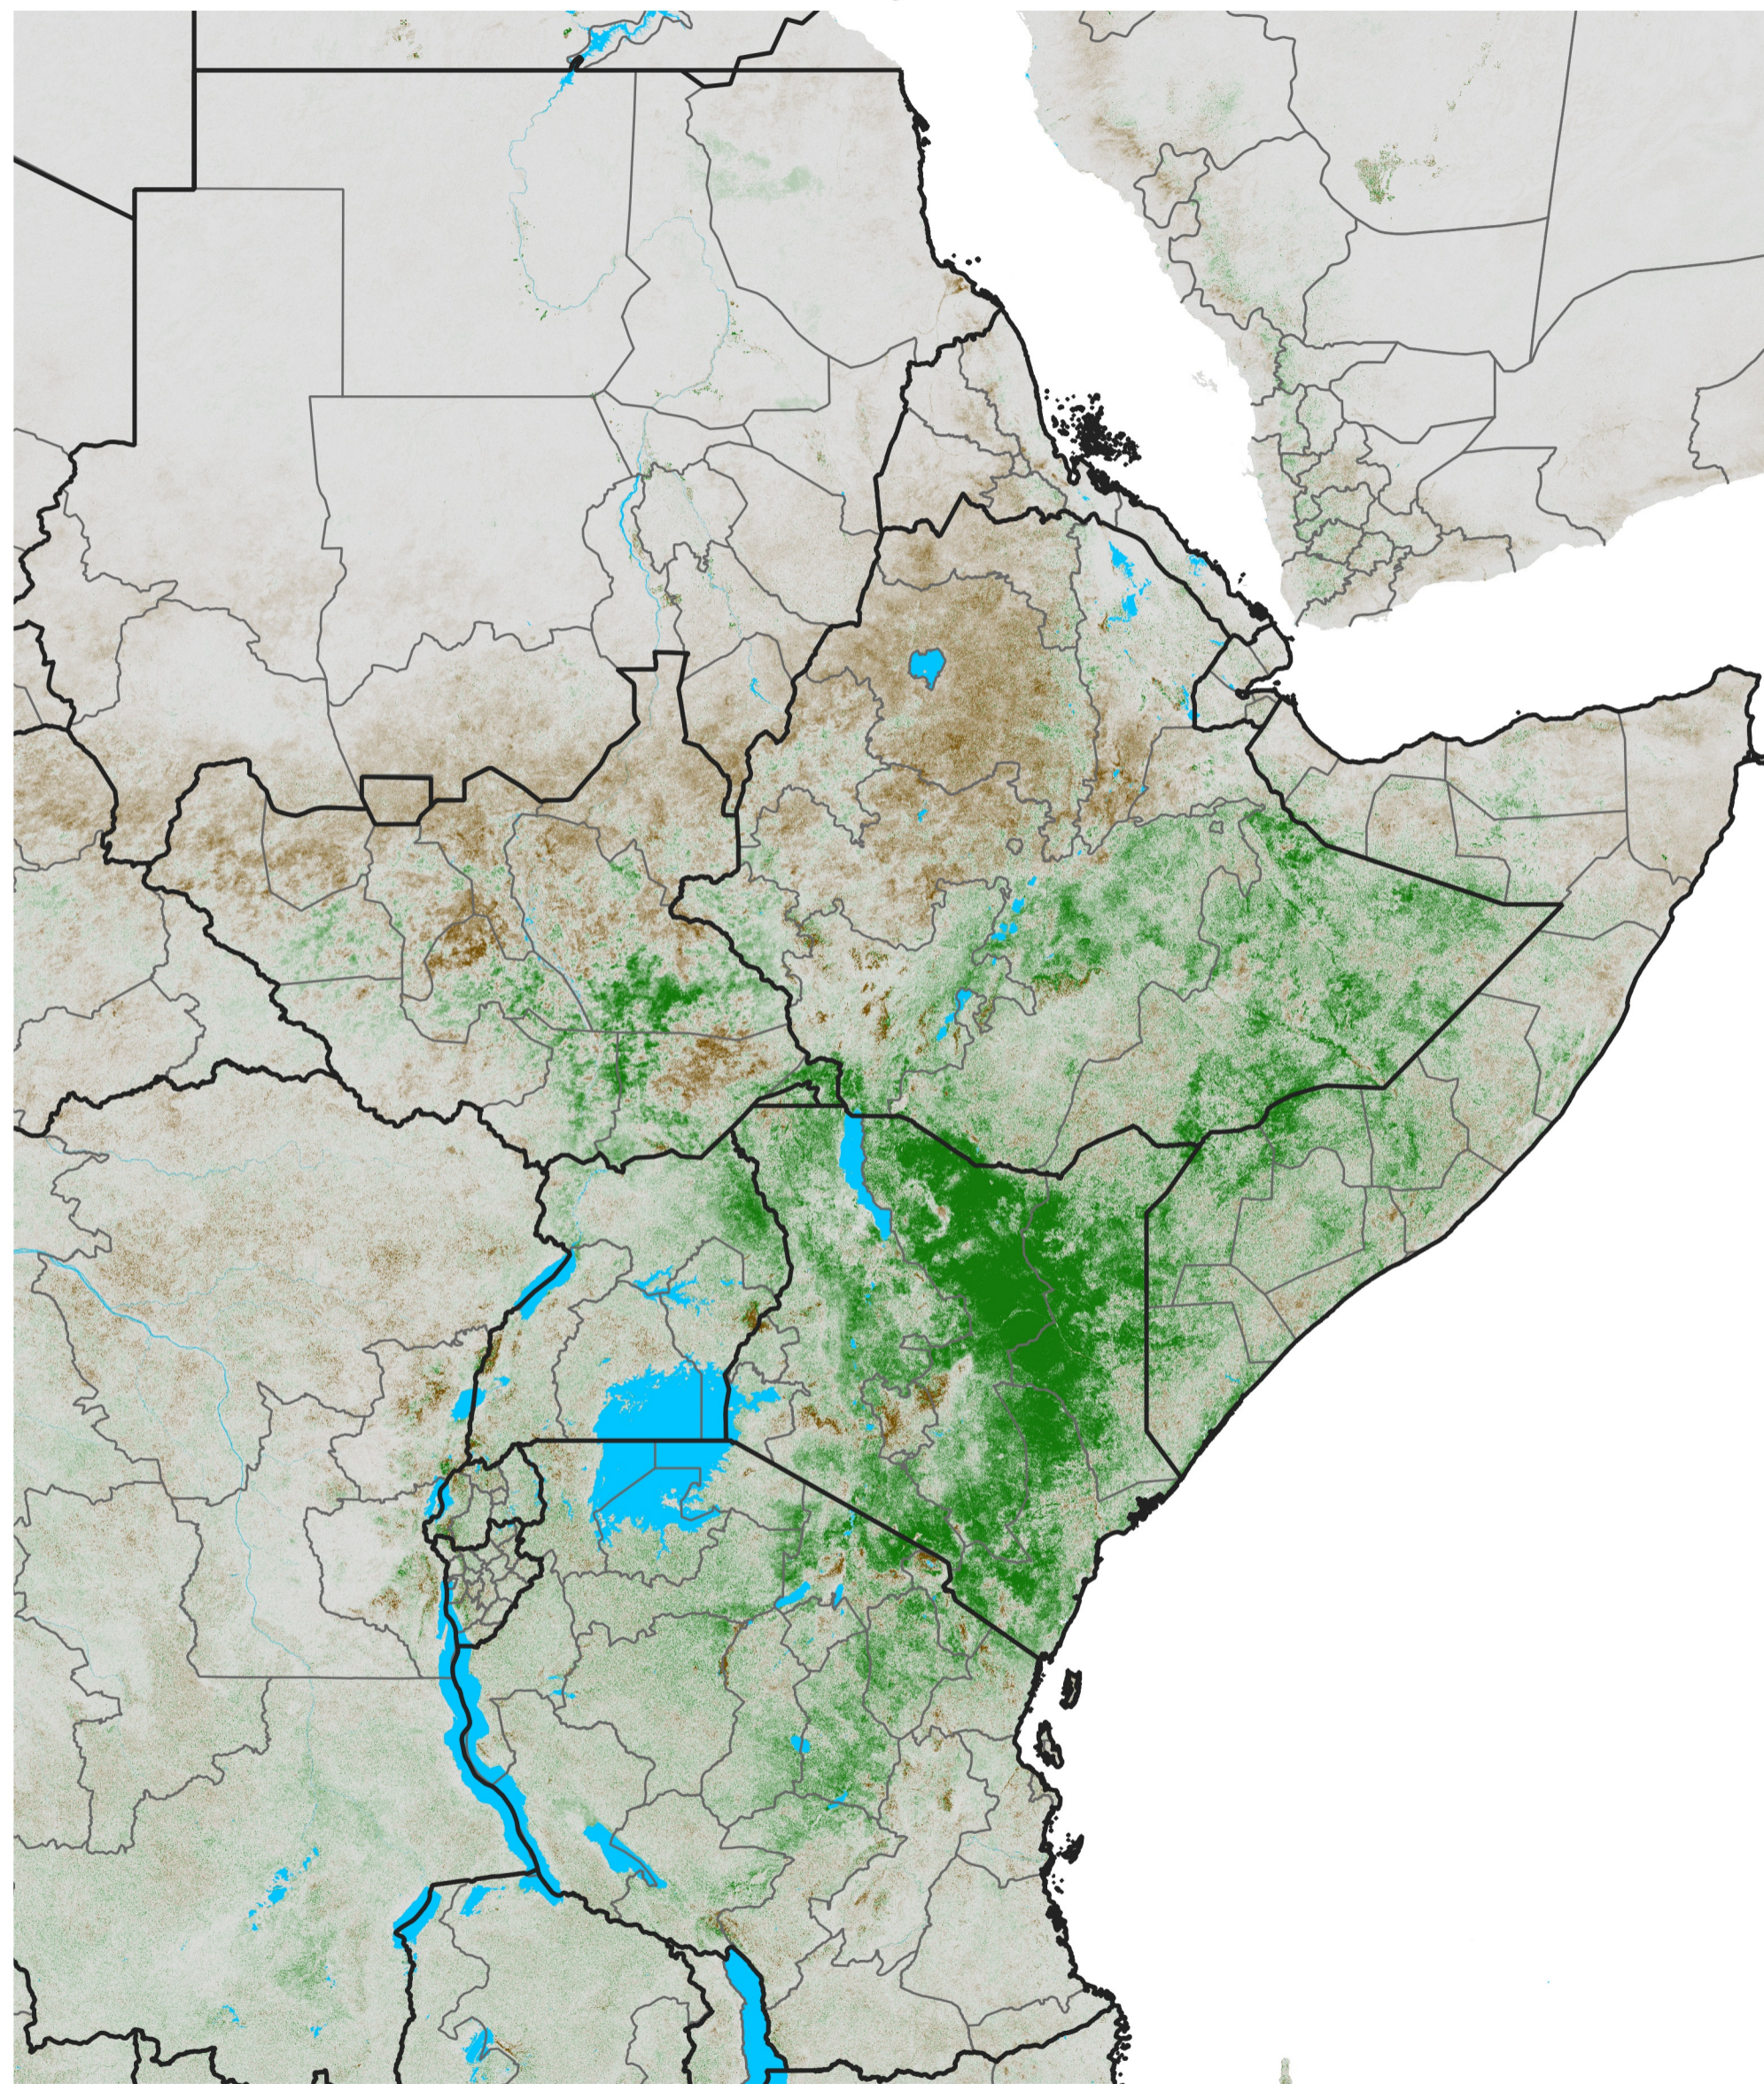

# East Africa NDVI Anomaly

2018 minus Mean (2012 - 2021)

Period 27 / May 06 - 15, 2018

## NDVI Anomaly

< -0.3   -0.2   -0.1   -0.05   0.05   0.1   0.2   >0.3

Negative

No Difference

Positive