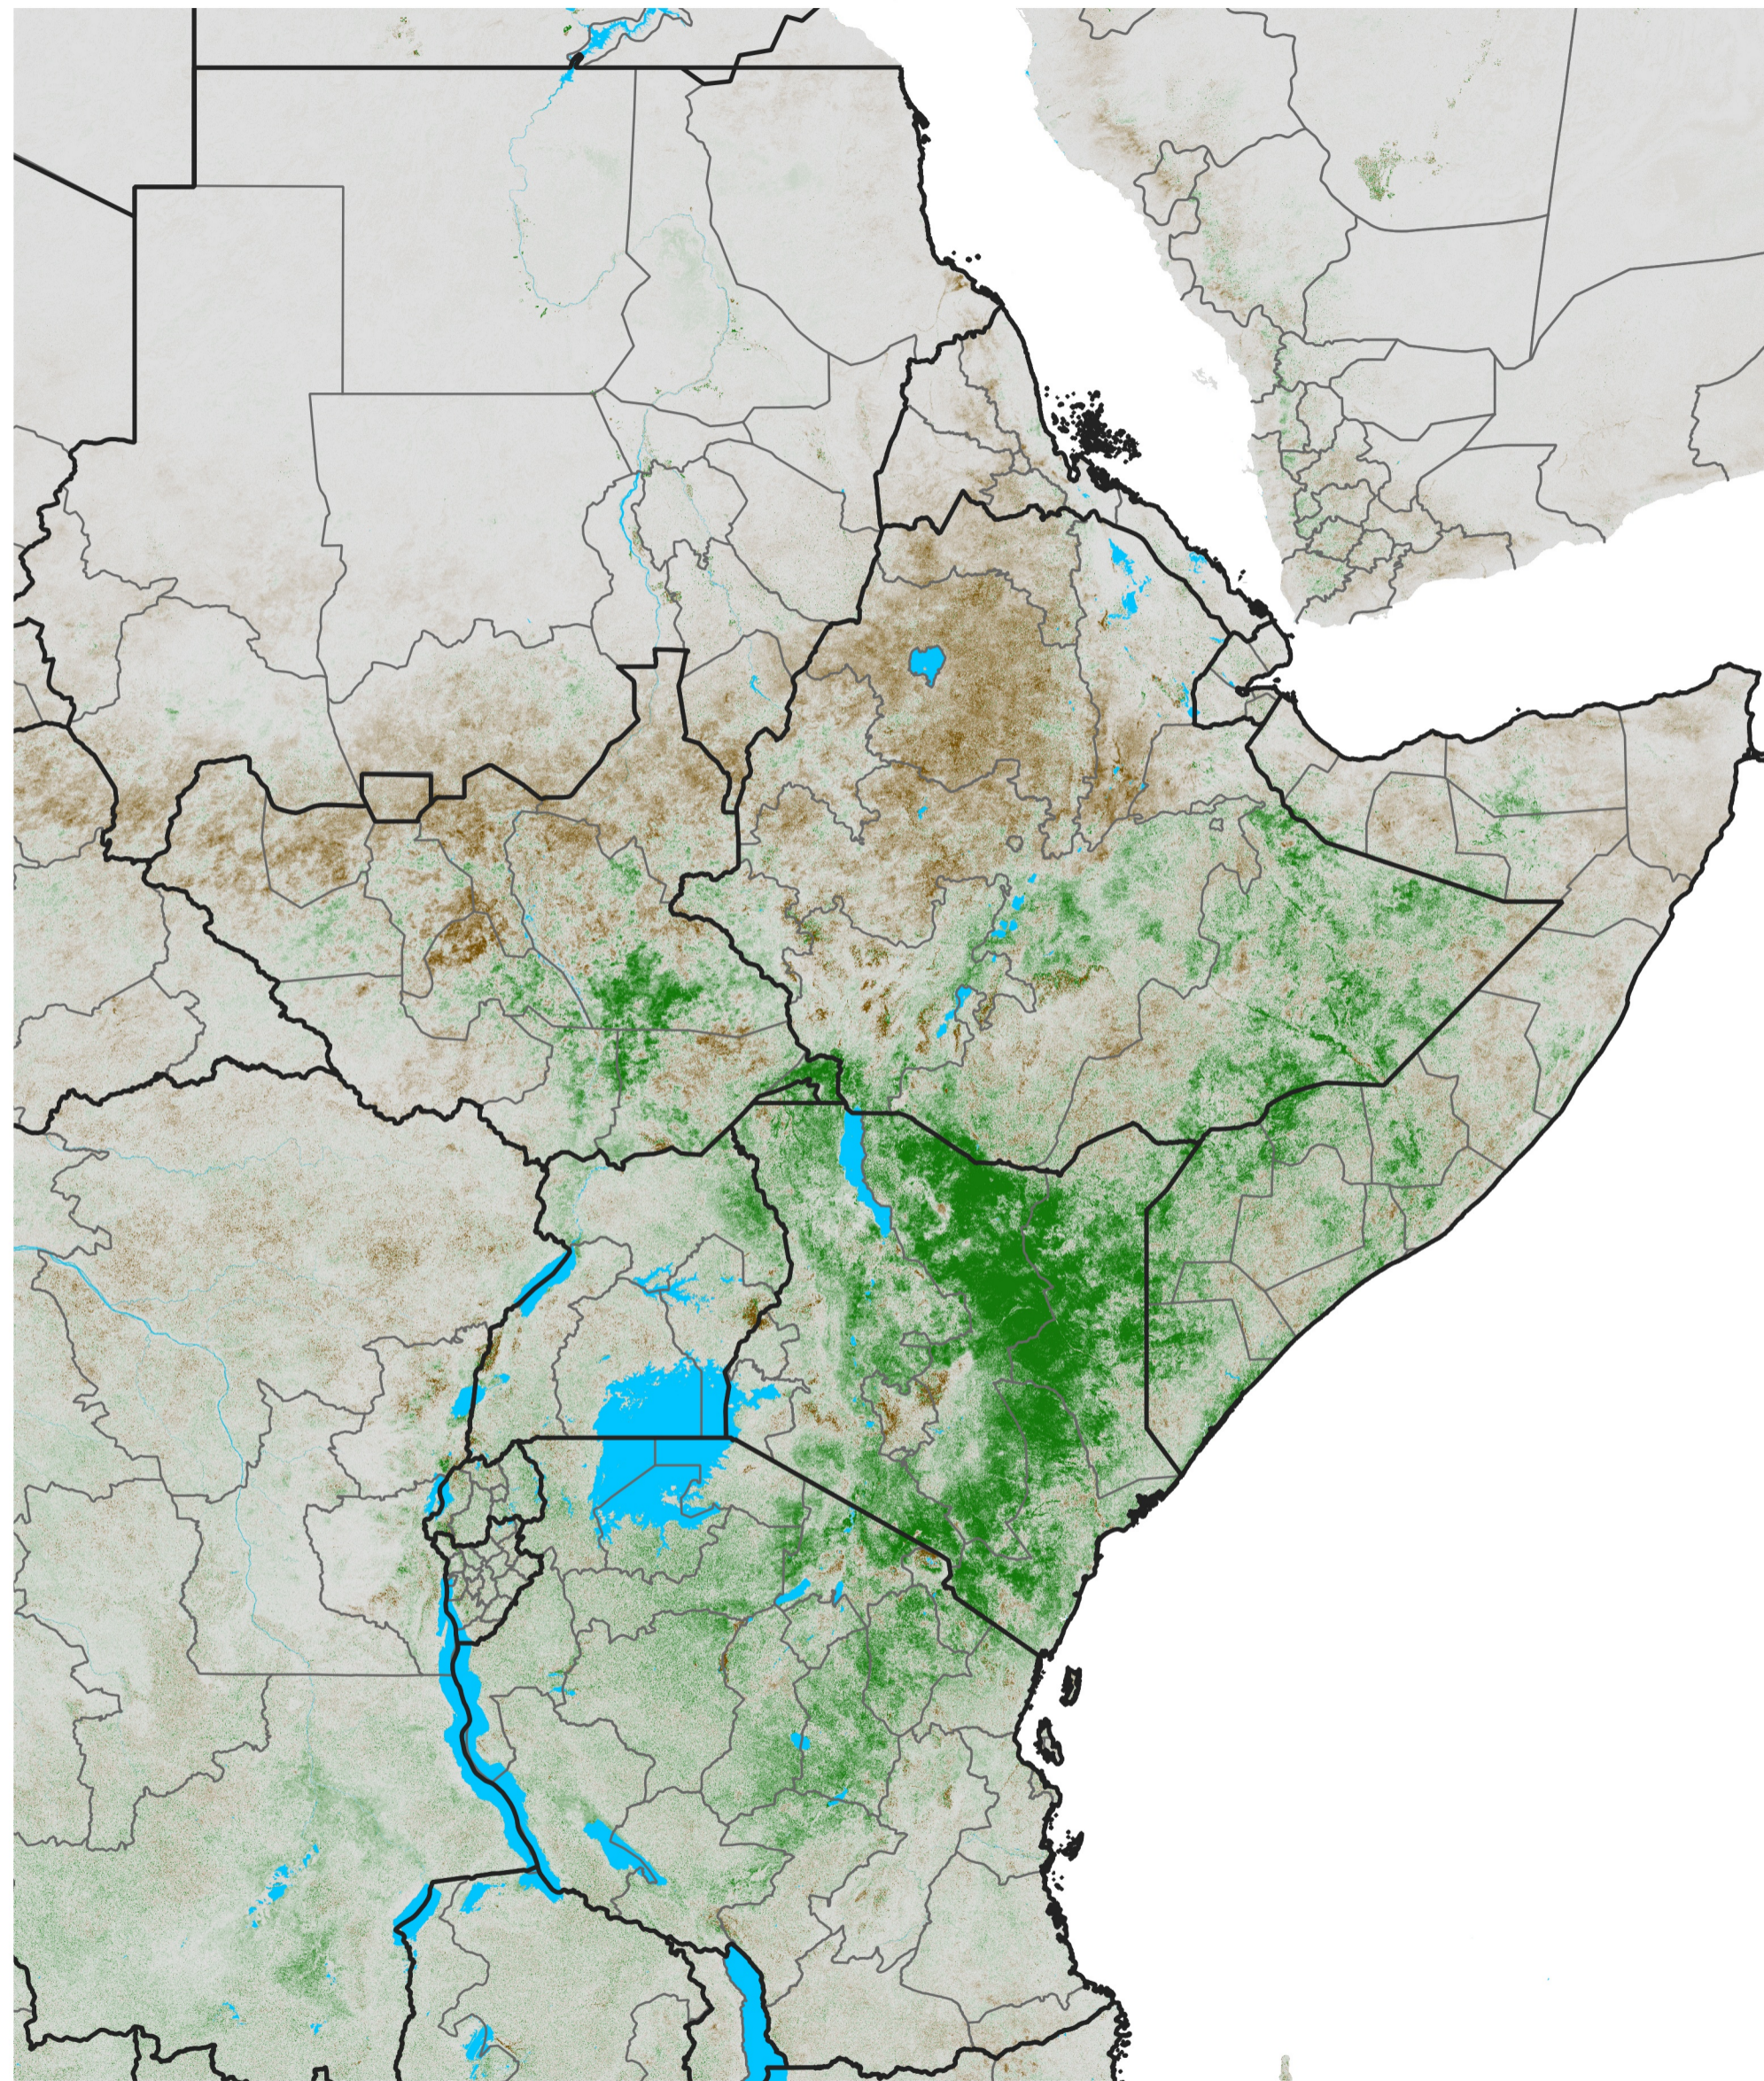

East Africa NDVI Anomaly

2018 minus Mean (2012 - 2021)

Period 29 / May 16 - 25, 2018

NDVI Anomaly

< -0.3 -0.2 -0.1 -0.05 0.05 0.1 0.2 >0.3

Negative

No Difference

Positive