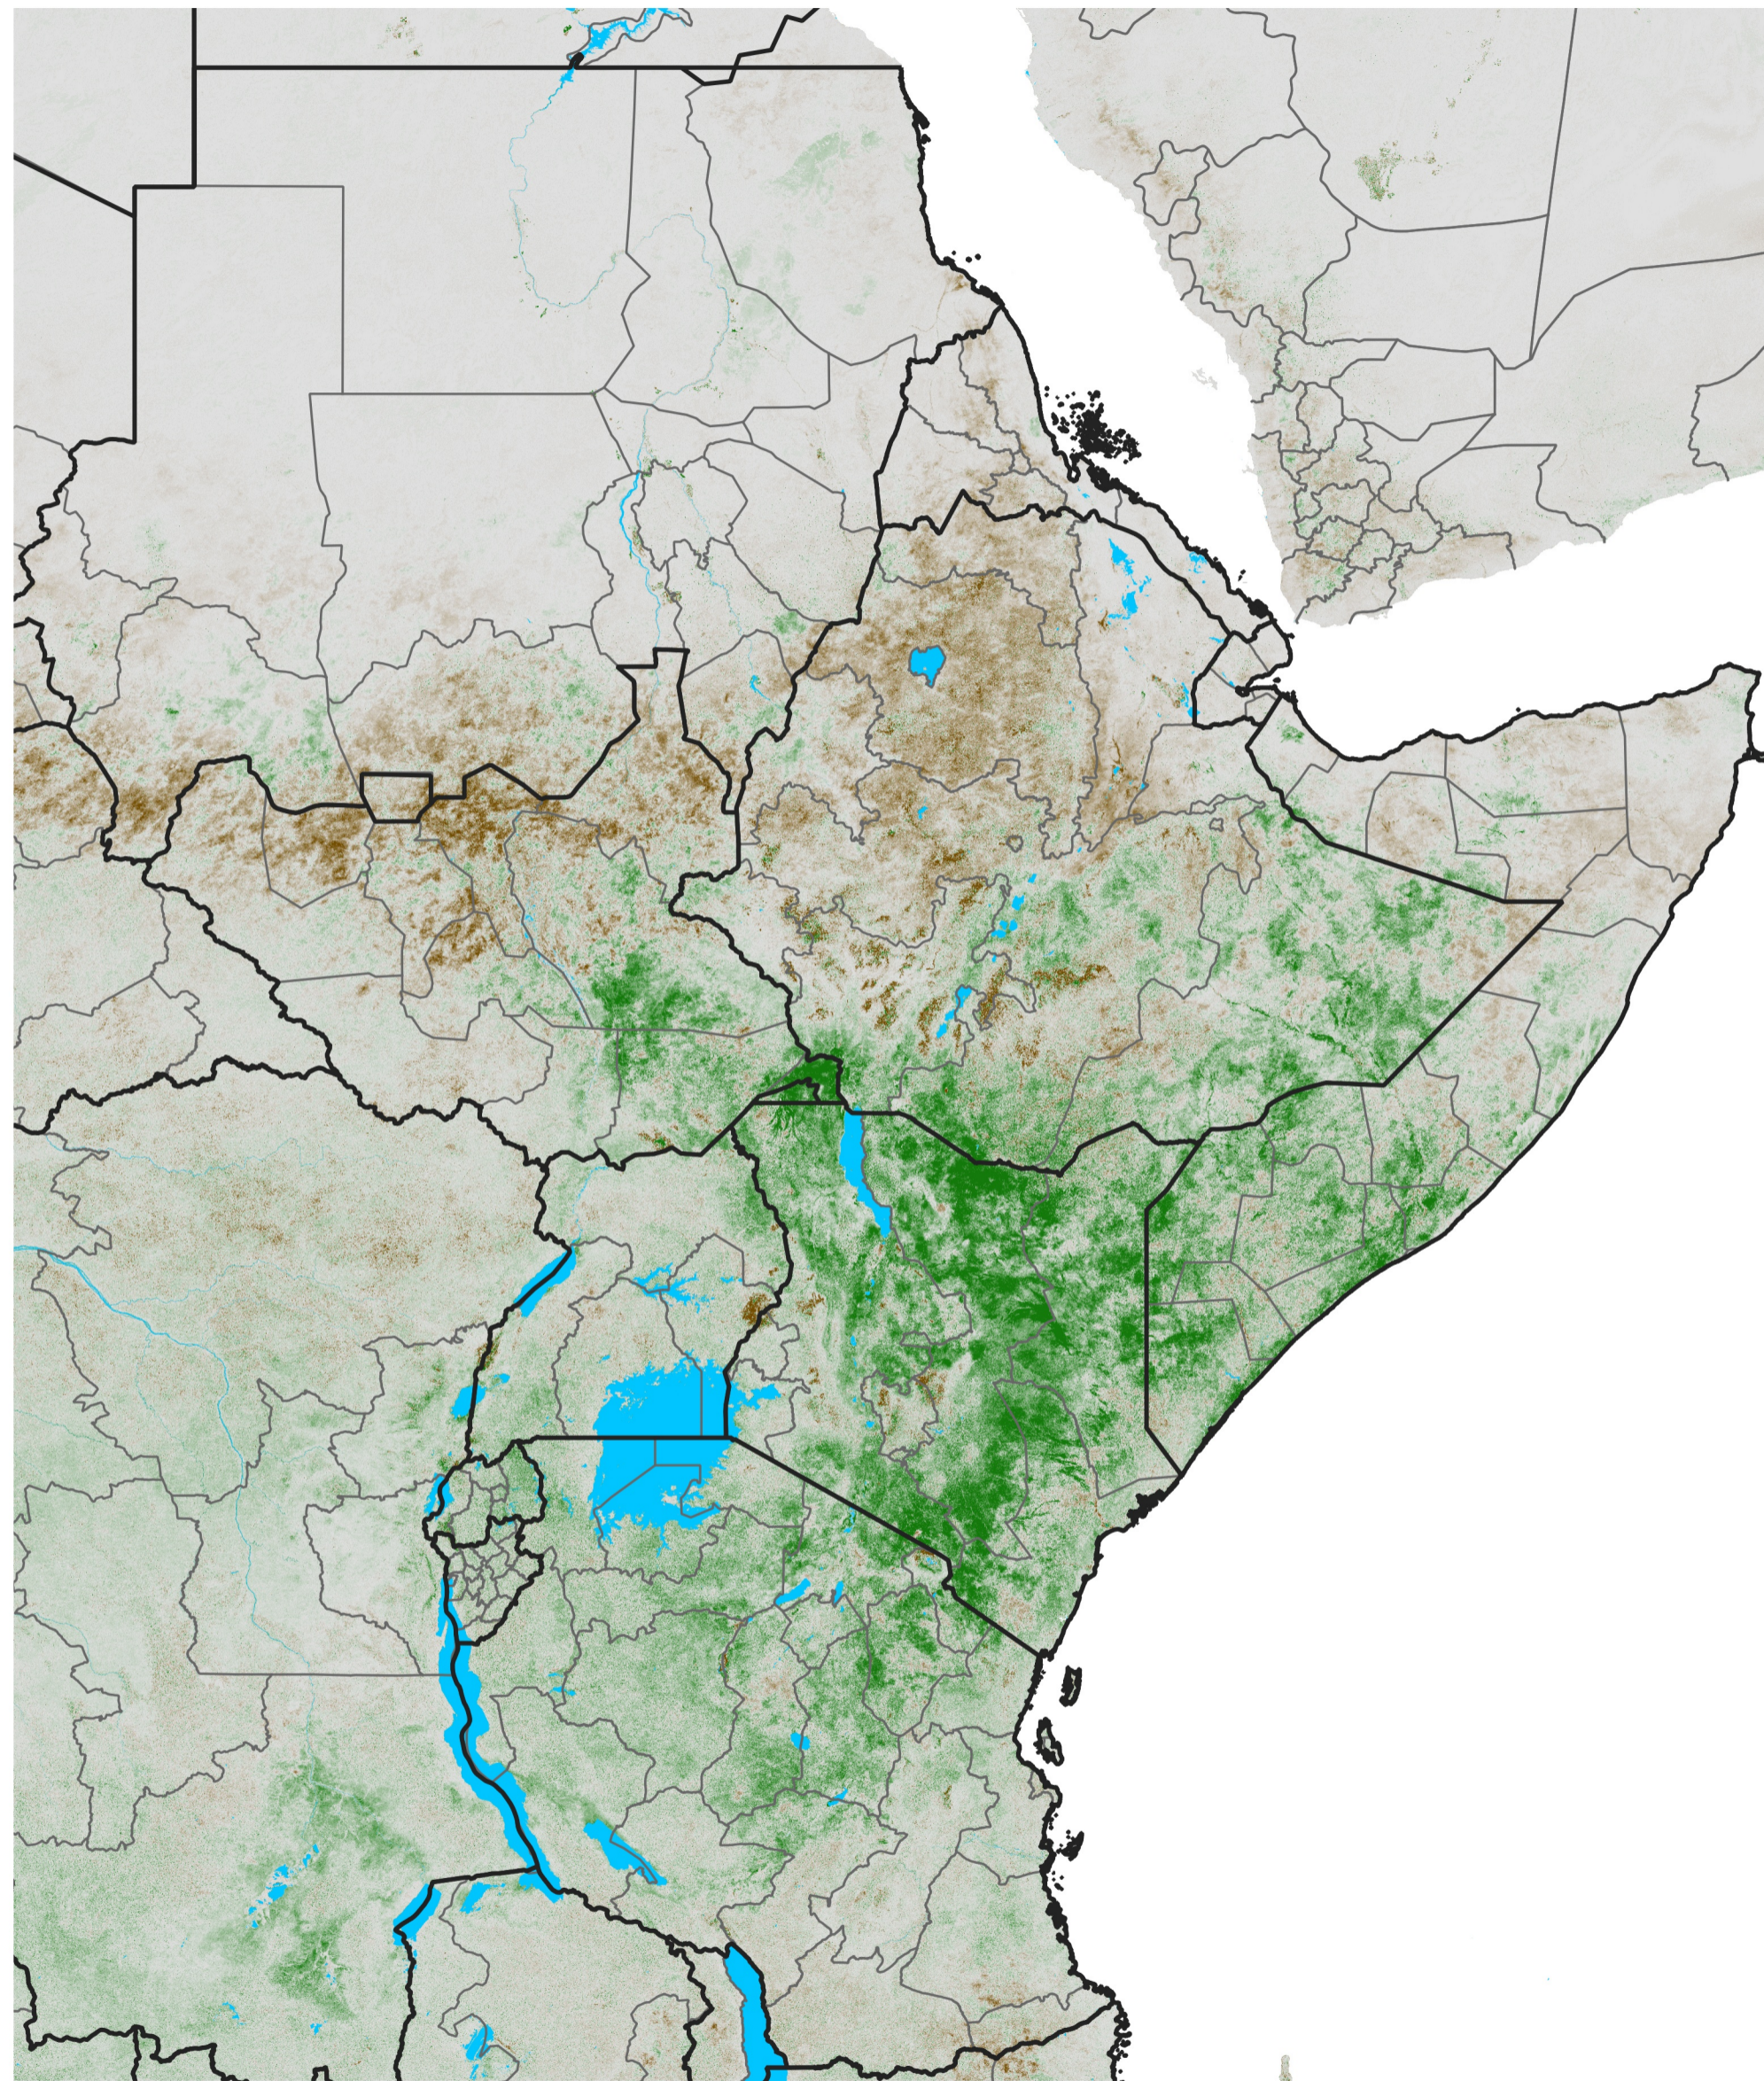

East Africa NDVI Anomaly

2018 minus Mean (2012 - 2021)

Period 33 / Jun 06 - 15, 2018

NDVI Anomaly

< -0.3 -0.2 -0.1 -0.05 0.05 0.1 0.2 >0.3

Negative

No Difference

Positive