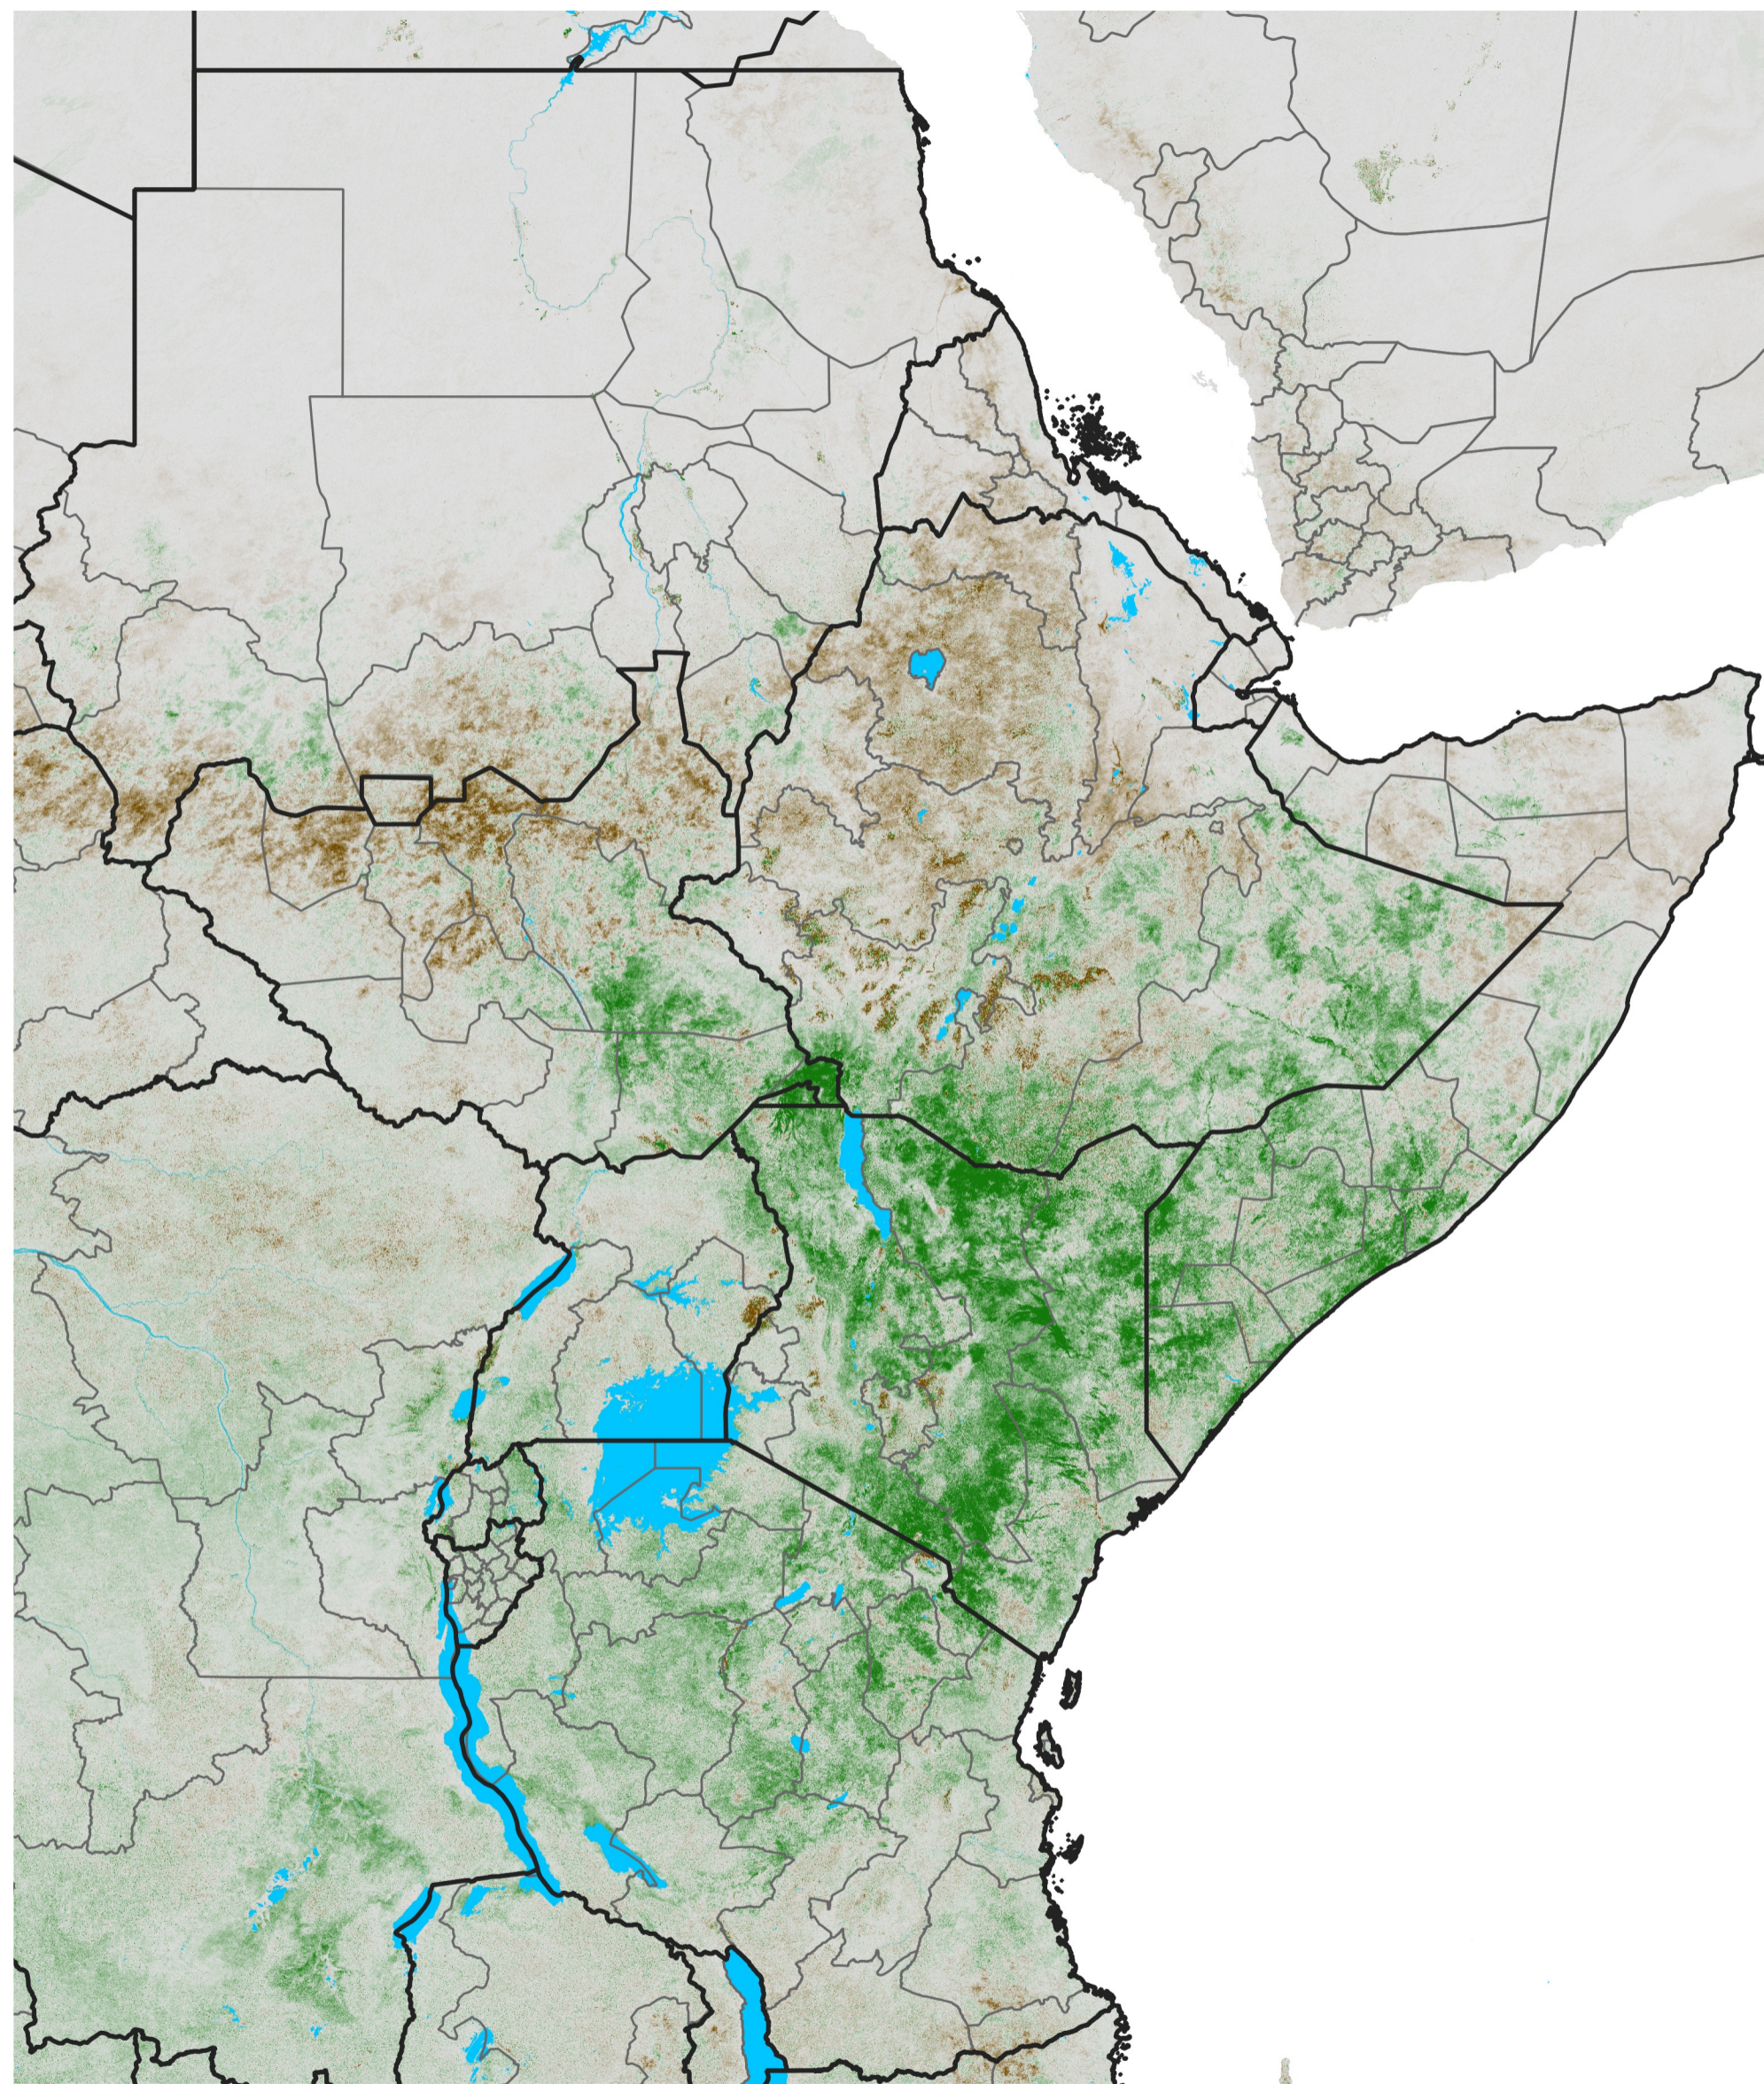

East Africa NDVI Anomaly

2018 minus Mean (2012 - 2021)

Period 34 / Jun 11 - 20, 2018

NDVI Anomaly

< -0.3 -0.2 -0.1 -0.05 0.05 0.1 0.2 >0.3

Negative

No Difference

Positive