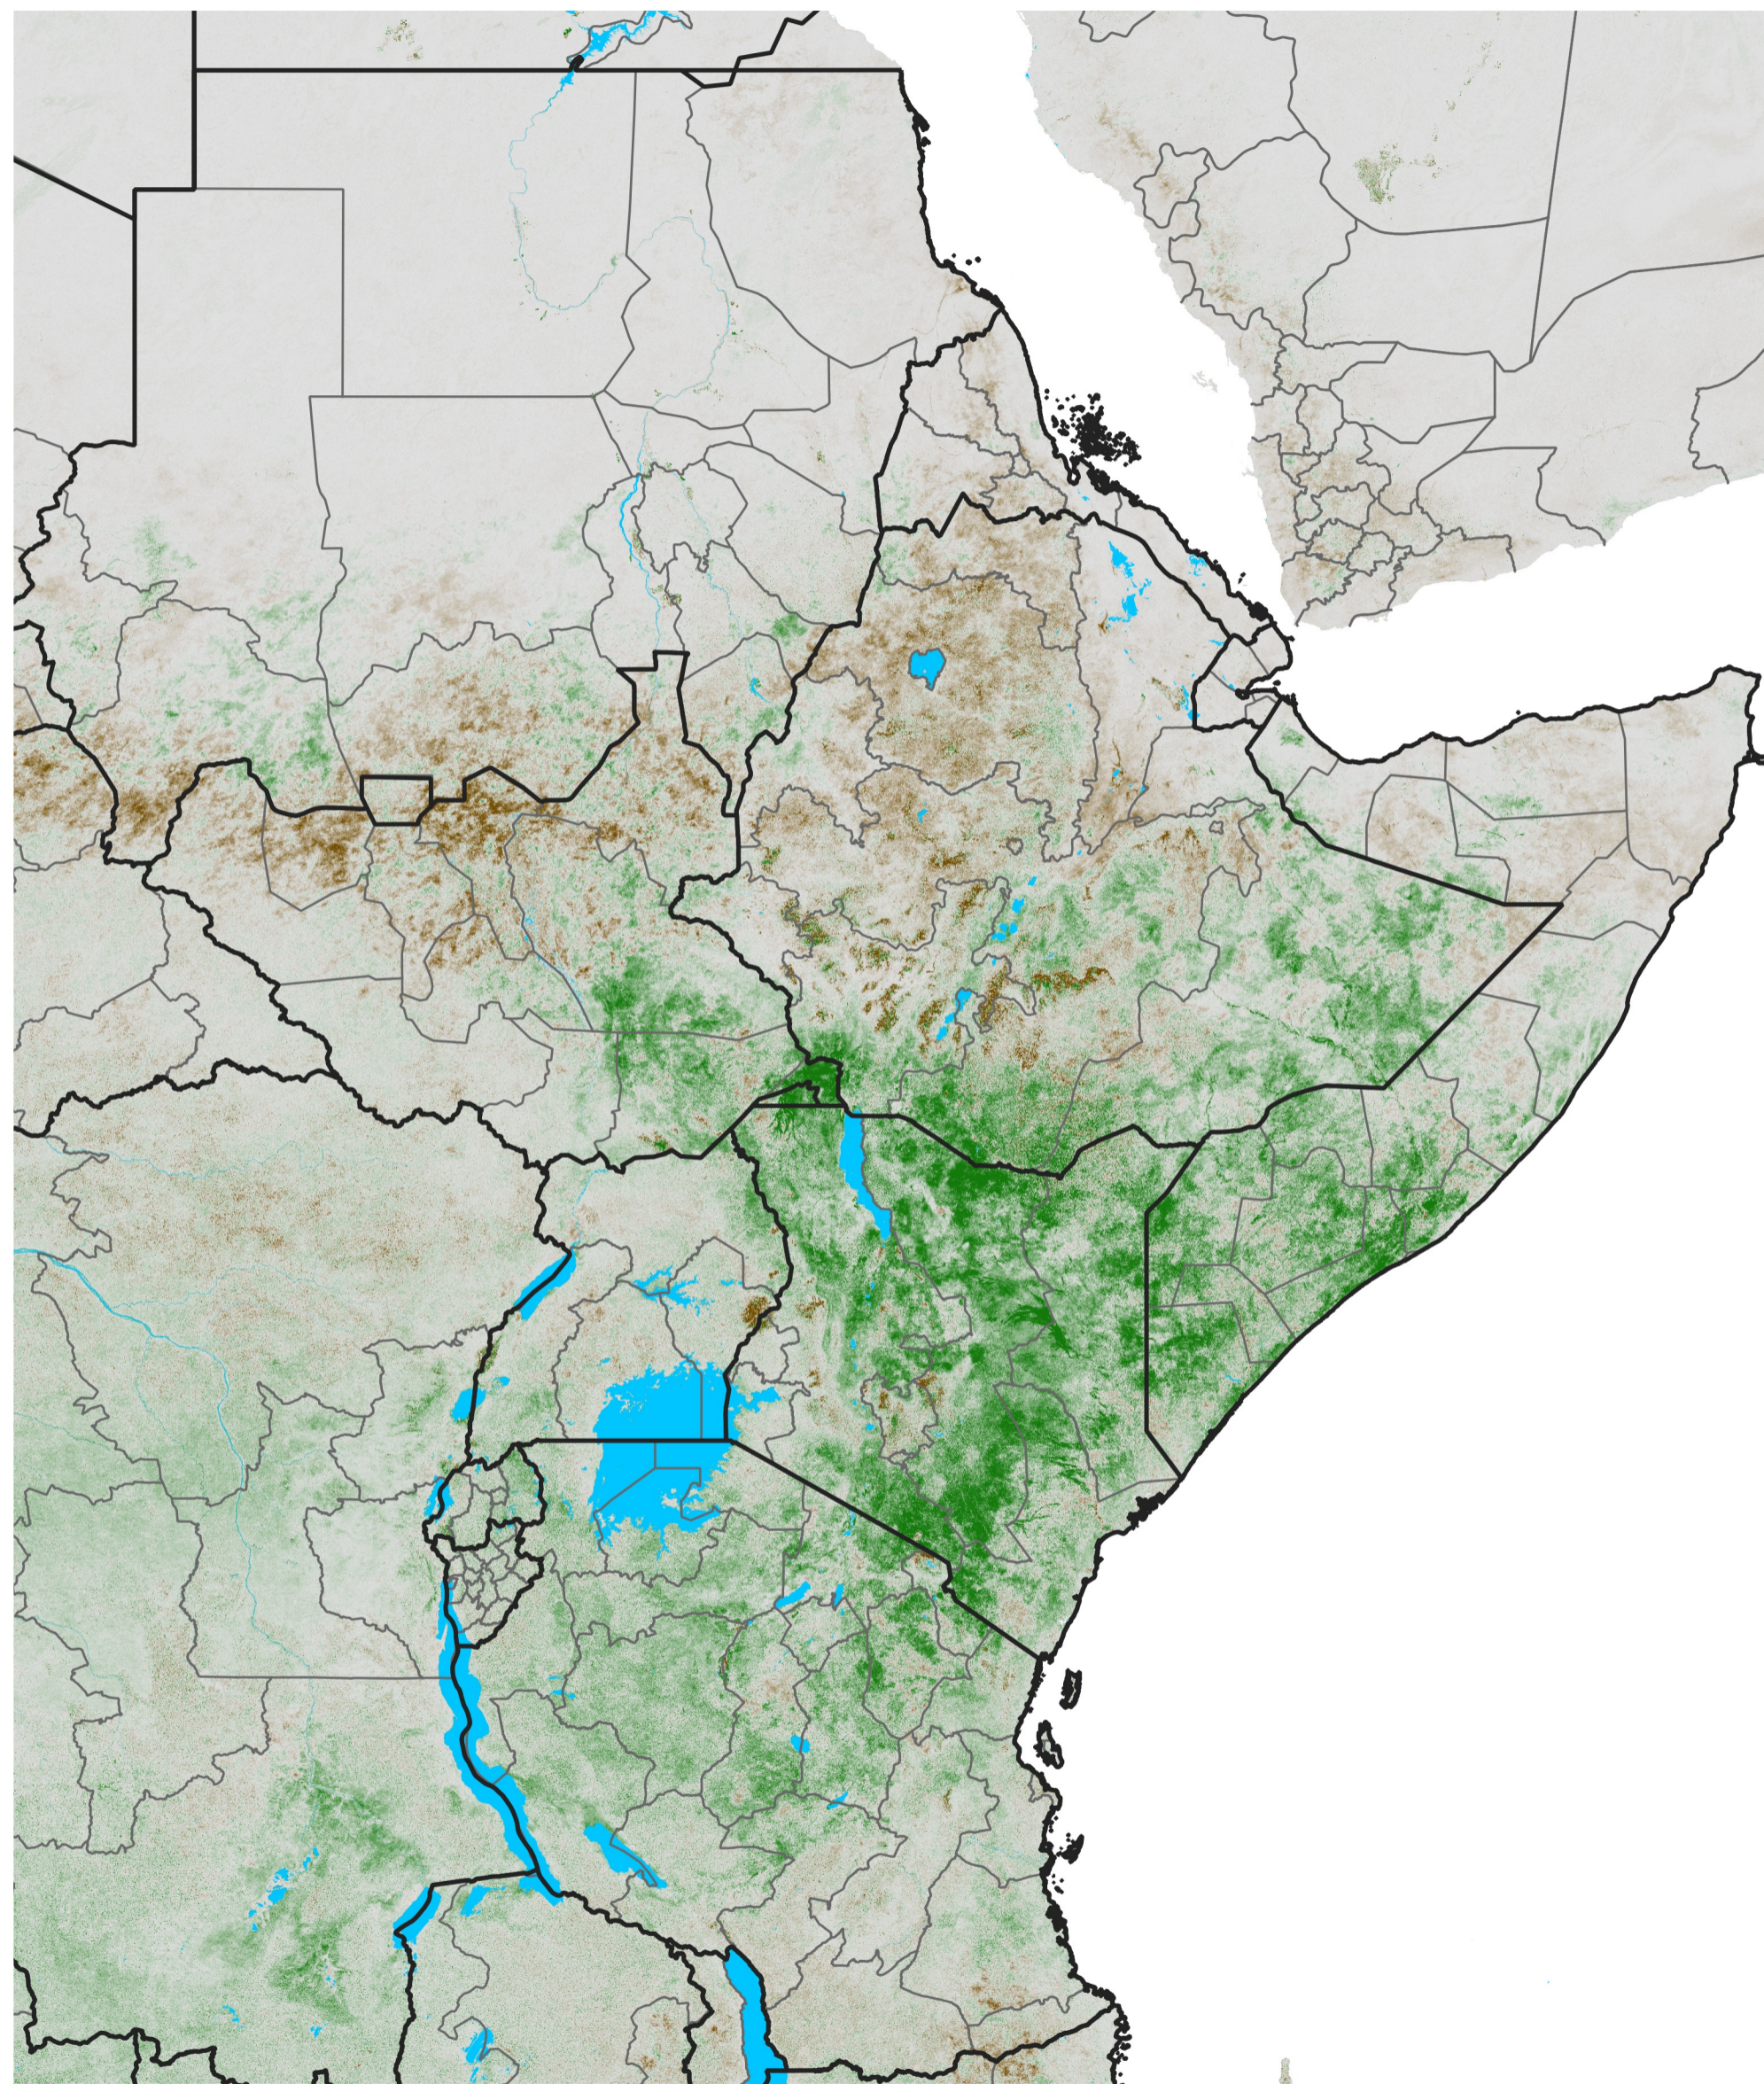

East Africa NDVI Anomaly

2018 minus Mean (2012 - 2021)

Period 35 / Jun 16 - 25, 2018

NDVI Anomaly

< -0.3 -0.2 -0.1 -0.05 0.05 0.1 0.2 >0.3

Negative

No Difference

Positive