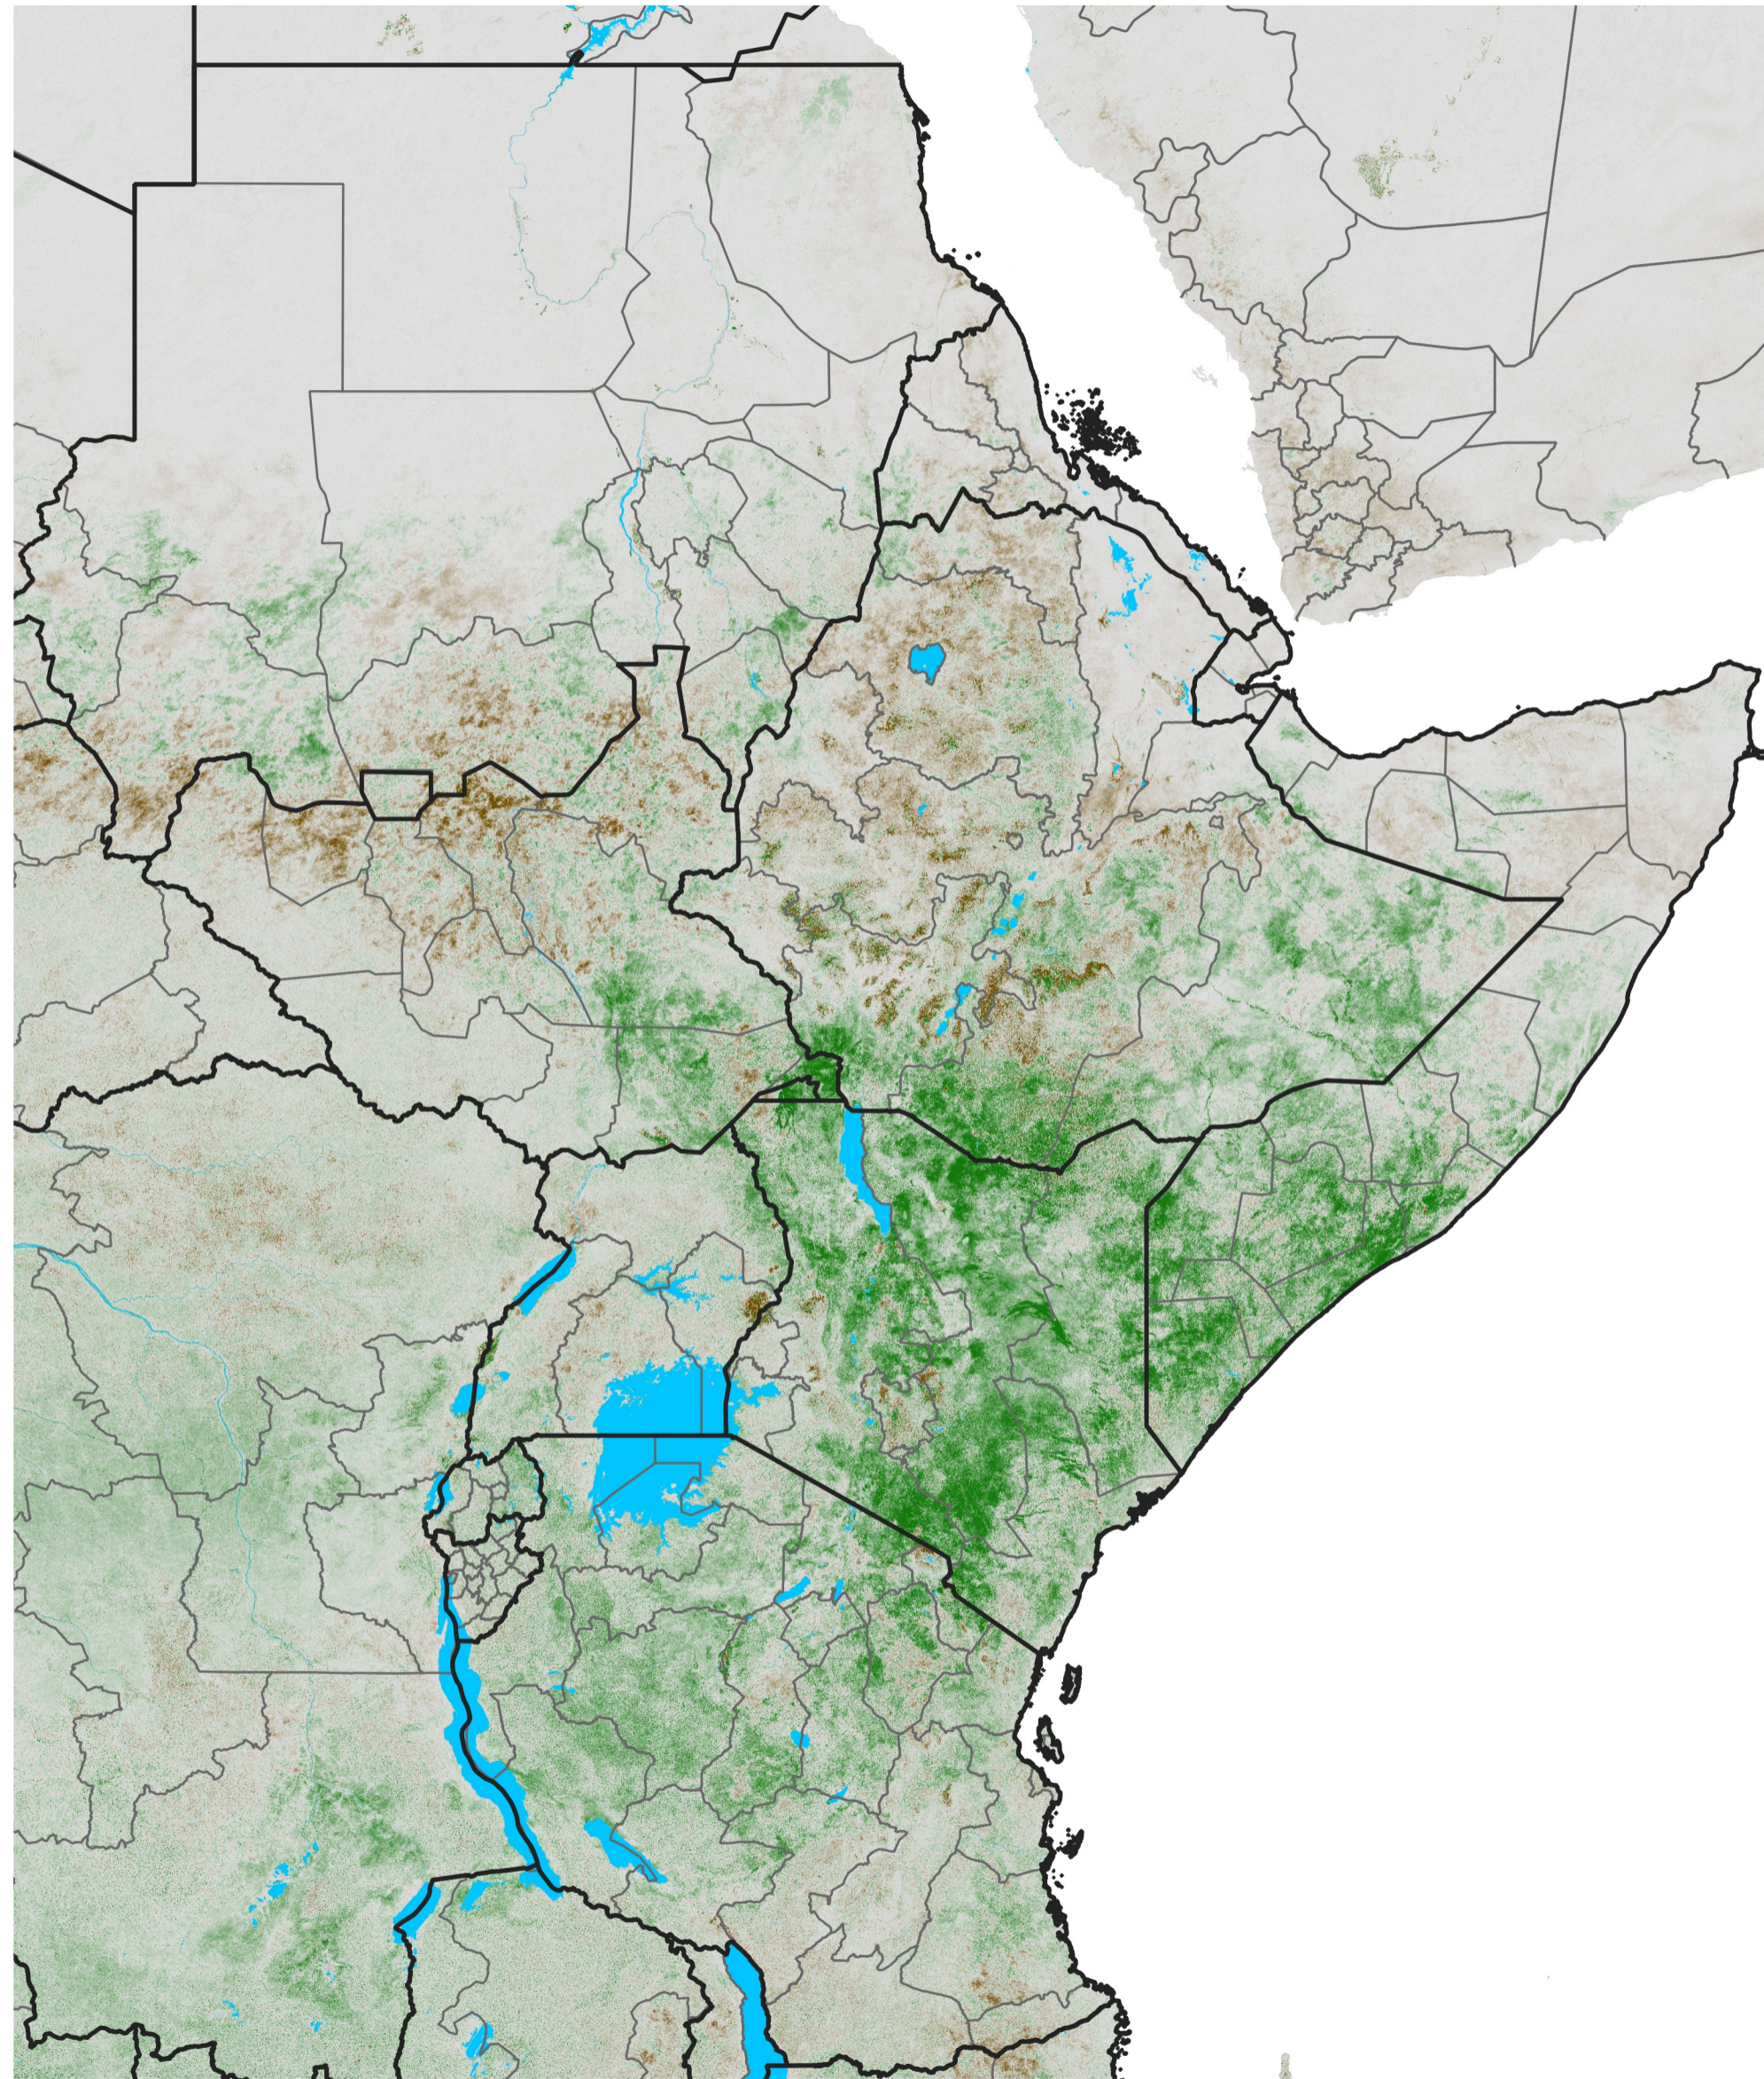

East Africa NDVI Anomaly

2018 minus Mean (2012 - 2021)

Period 37 / Jun 26 - Jul 05, 2018

NDVI Anomaly

<math><-0.3</math> -0.2 -0.1 -0.05 0.05 0.1 0.2 >0.3

Negative

No Difference

Positive