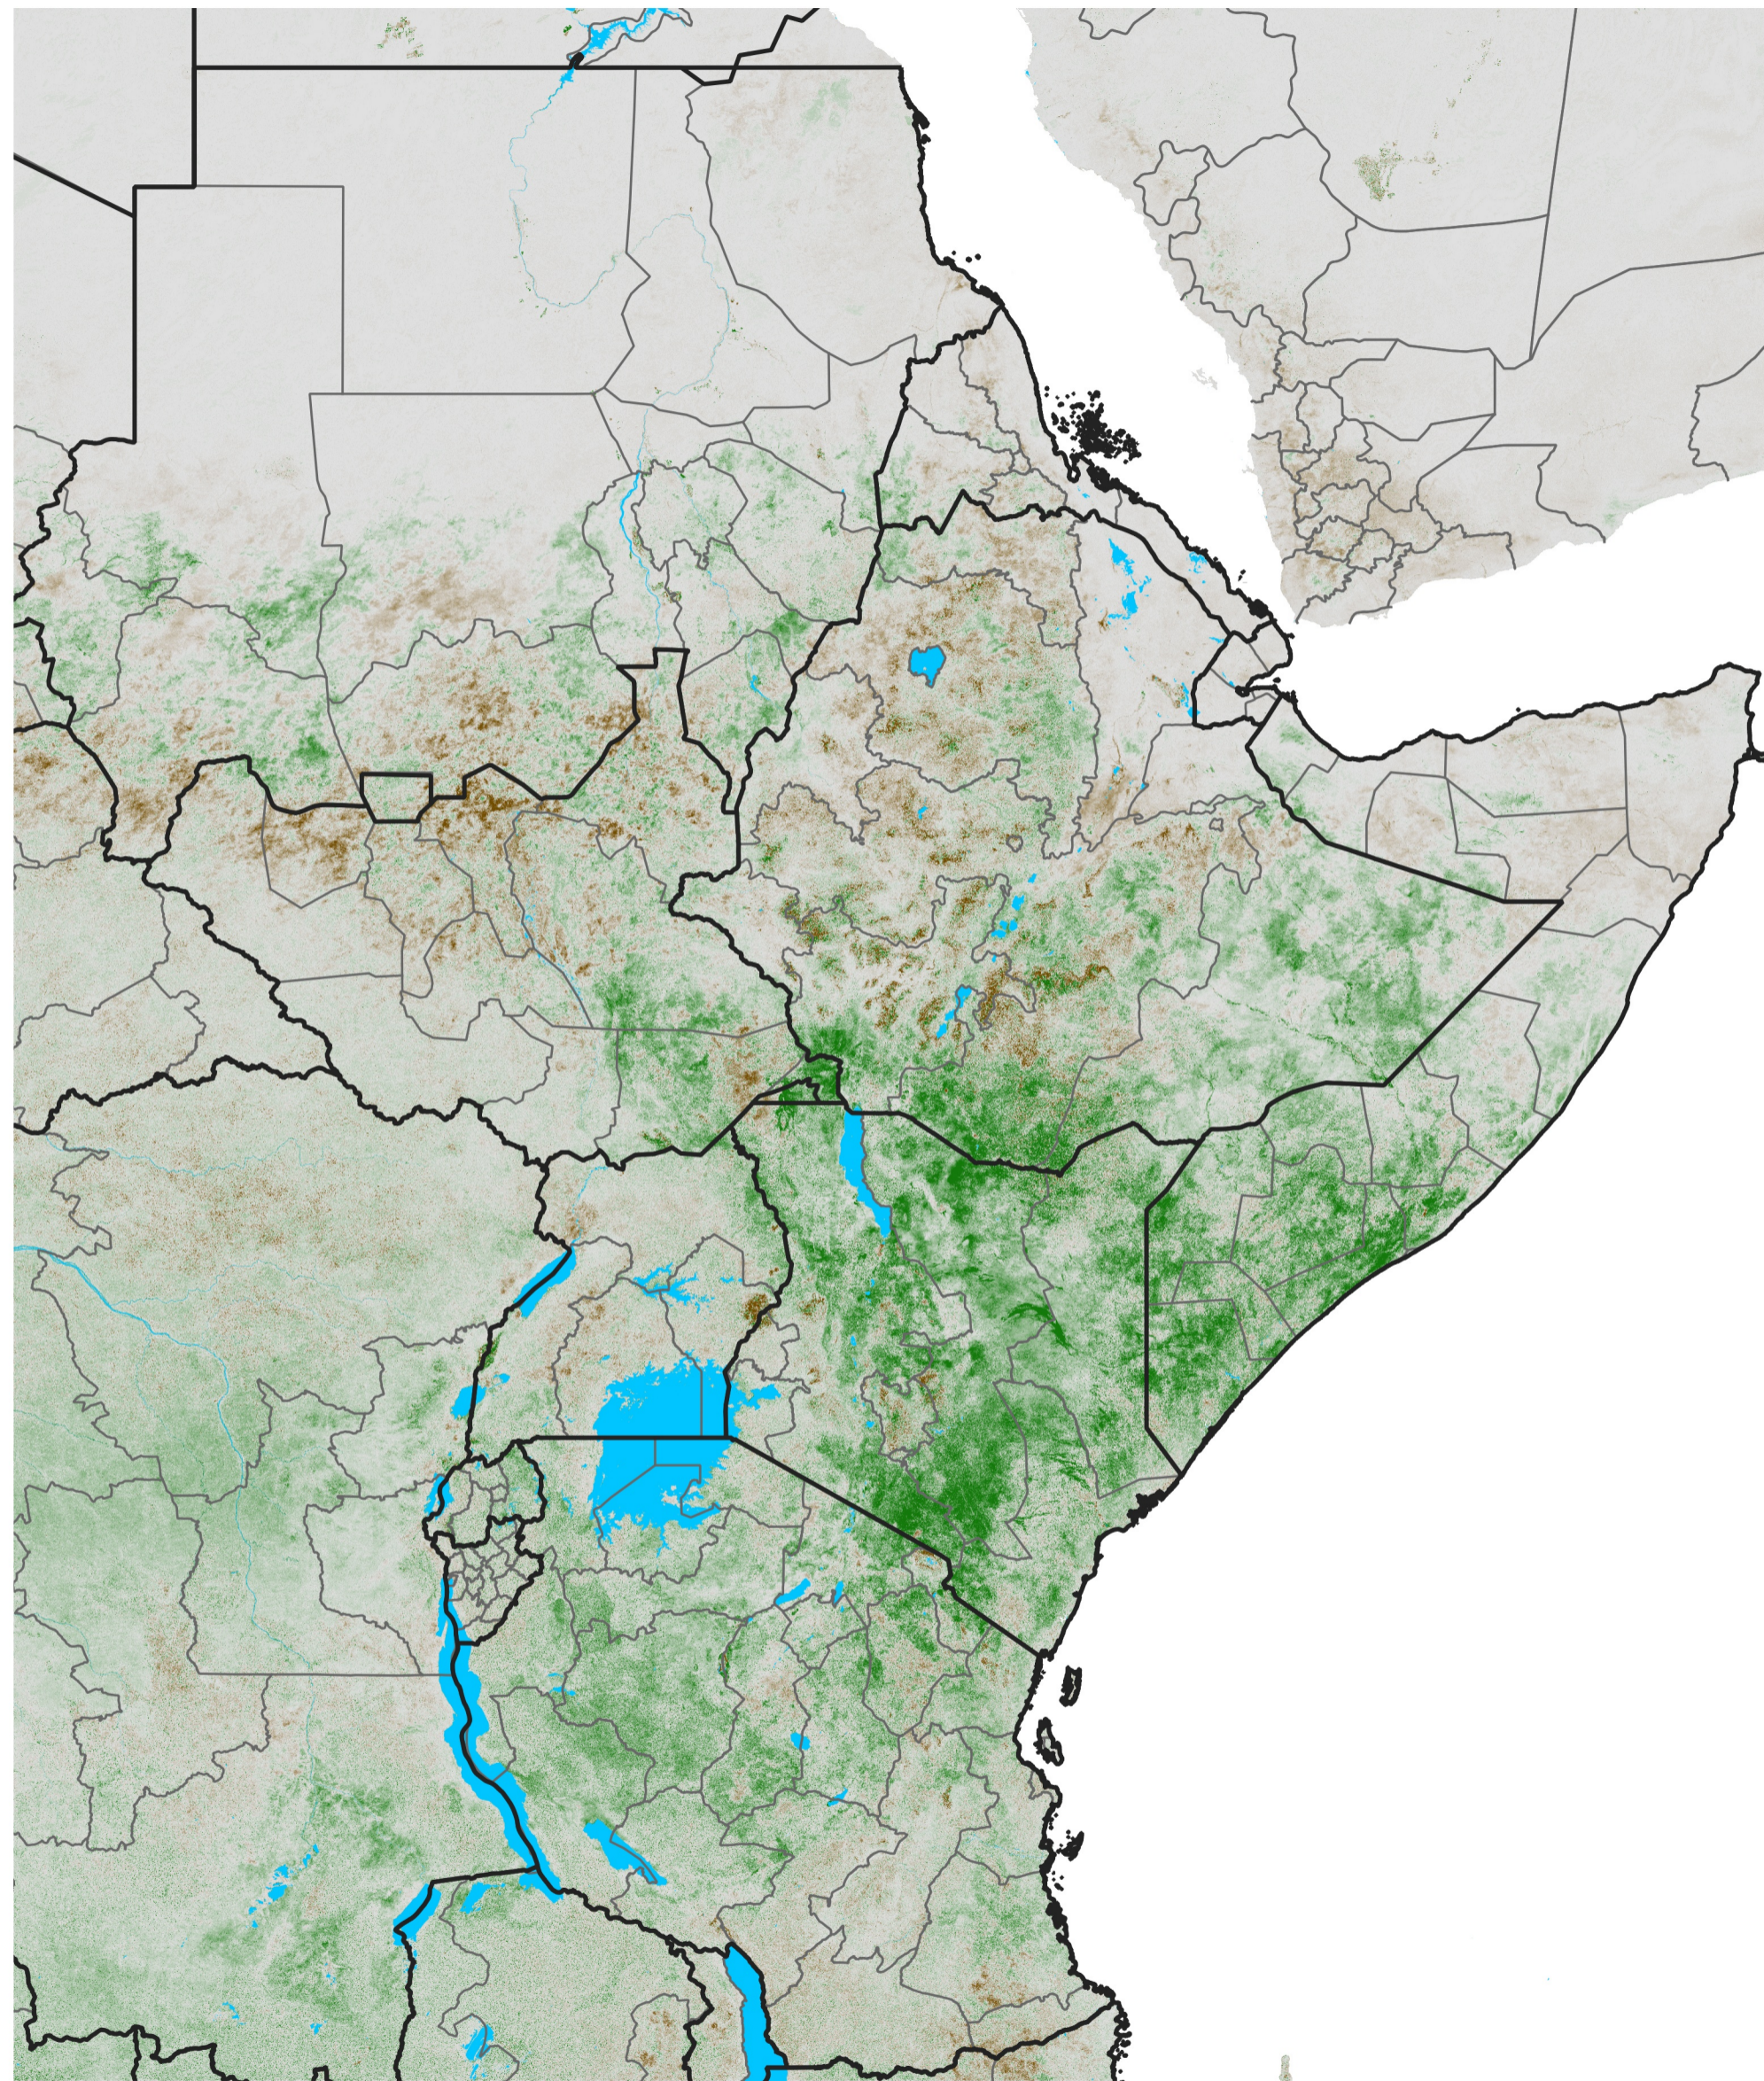

East Africa NDVI Anomaly

2018 minus Mean (2012 - 2021)

Period 38 / Jul 01 - 10, 2018

NDVI Anomaly

< -0.3 -0.2 -0.1 -0.05 0.05 0.1 0.2 >0.3

Negative

No Difference

Positive