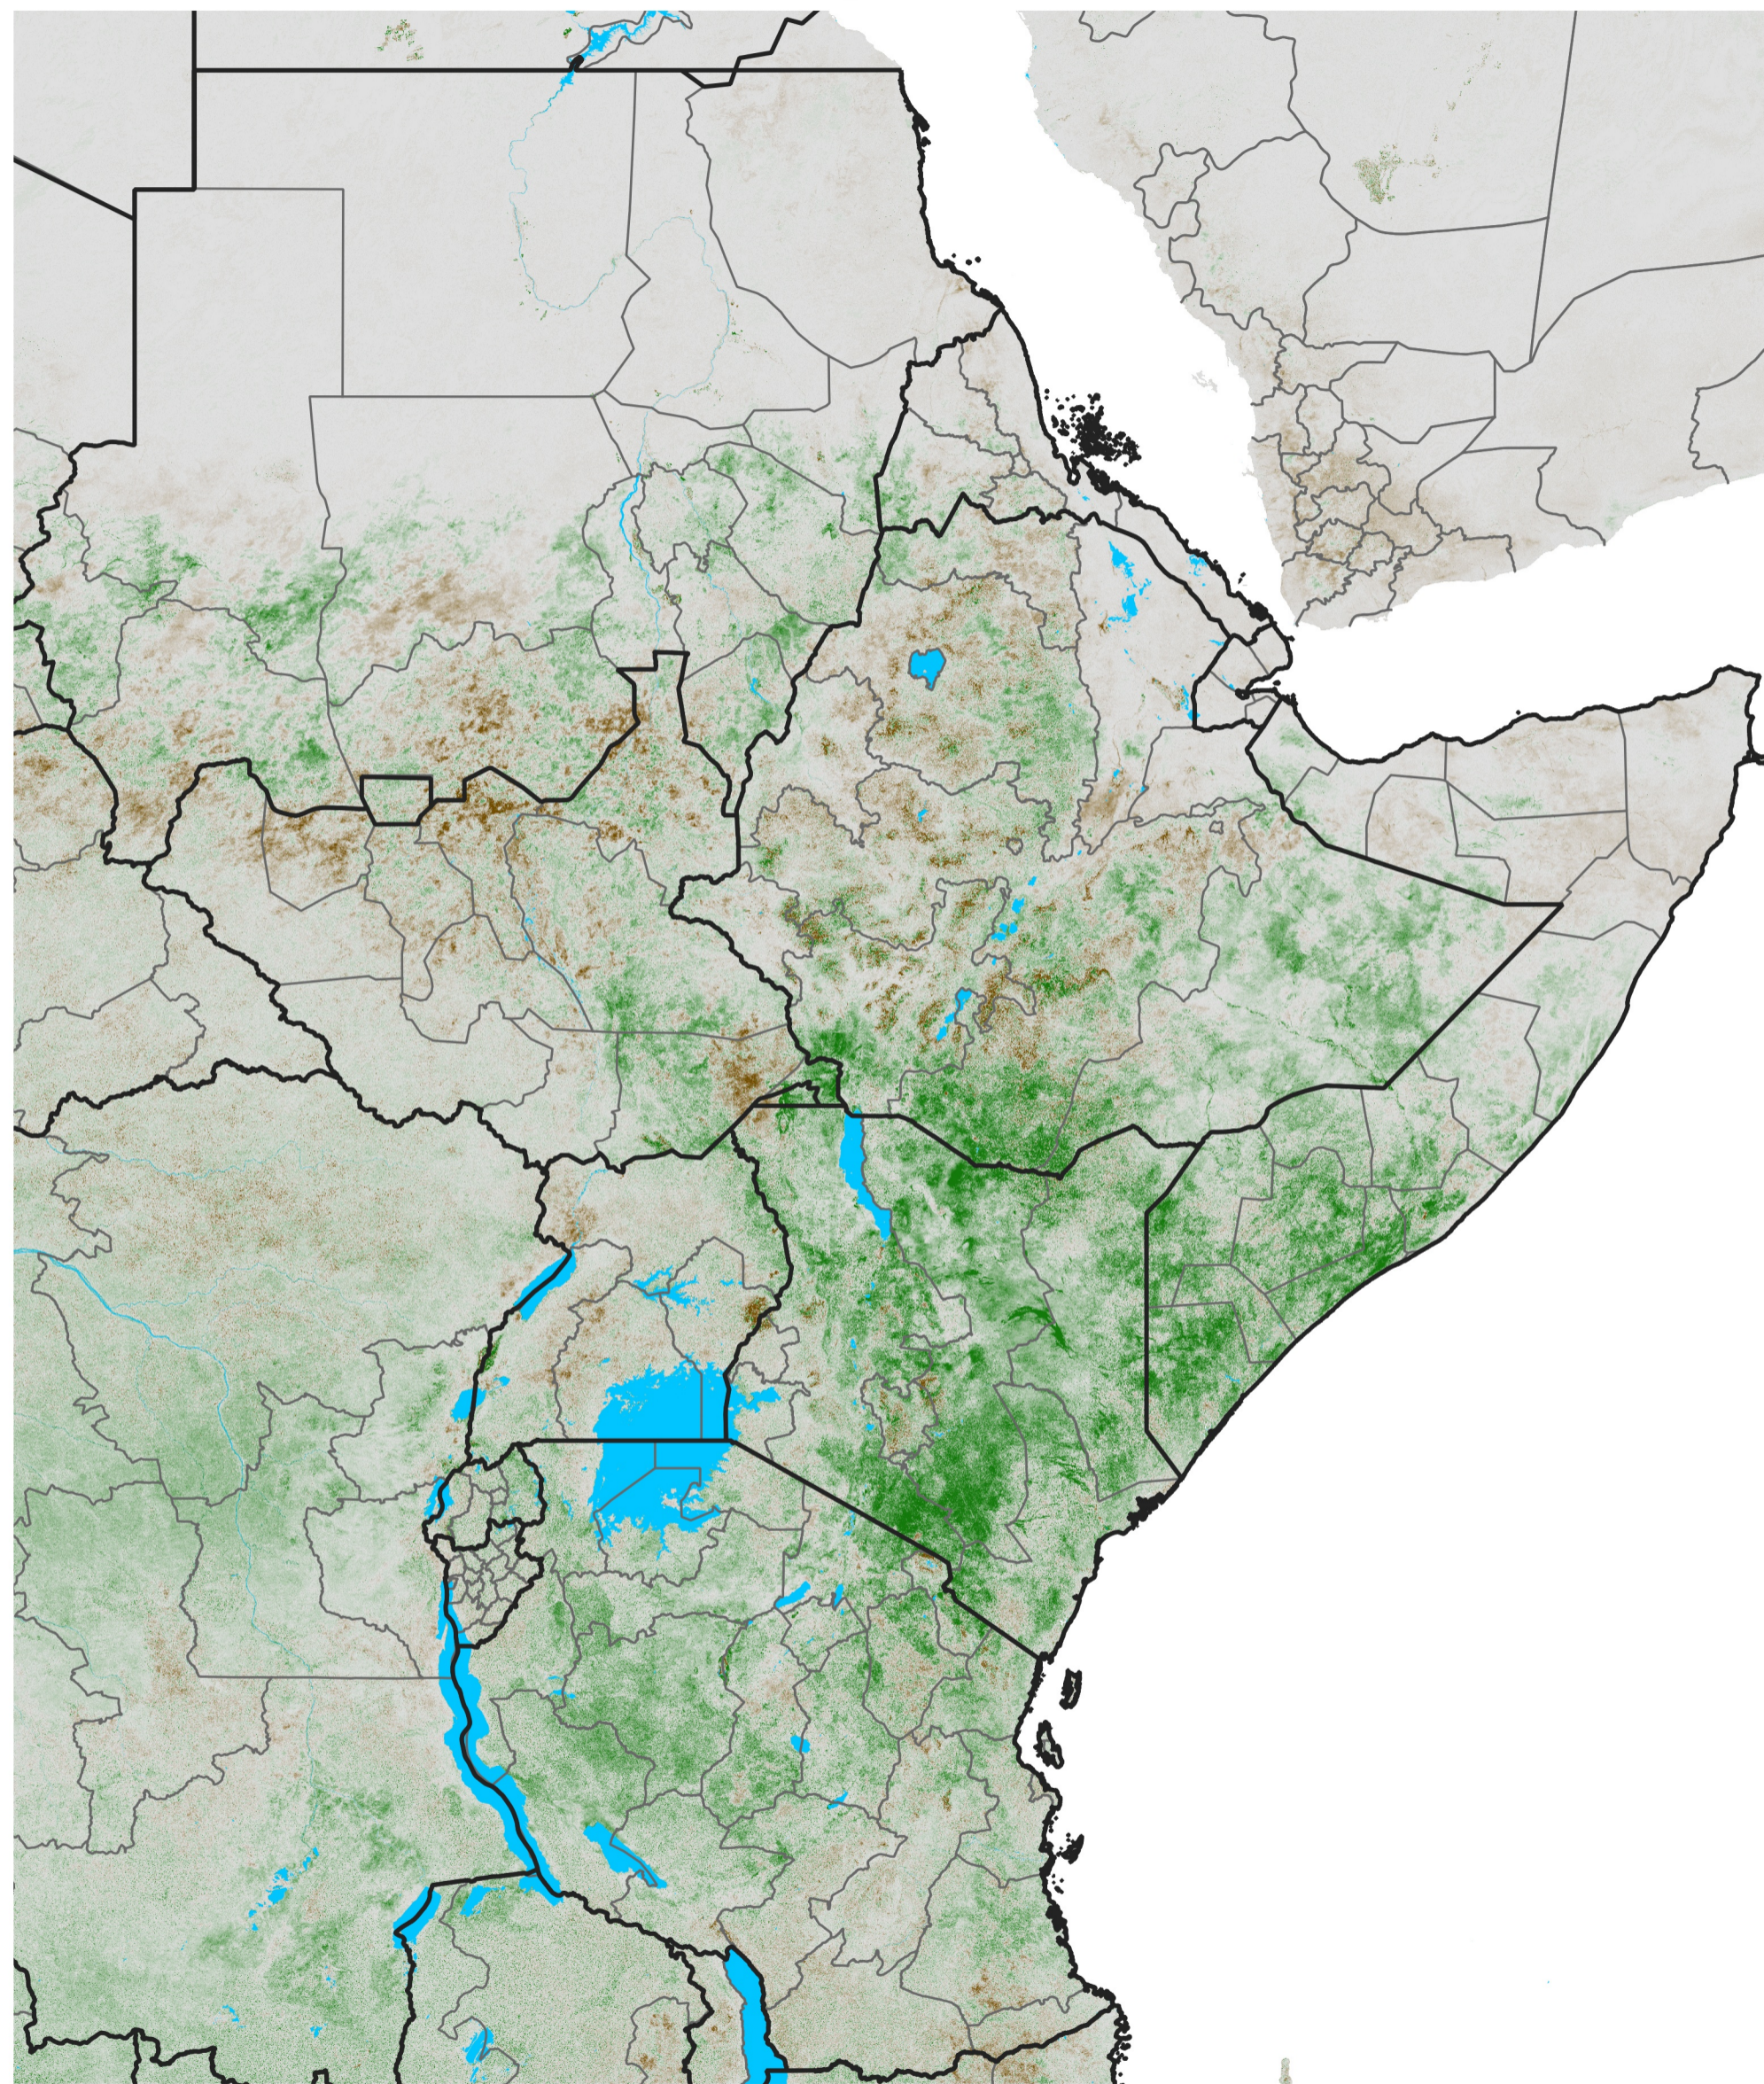

East Africa NDVI Anomaly

2018 minus Mean (2012 - 2021)

Period 39 / Jul 06 - 15, 2018

NDVI Anomaly

< -0.3 -0.2 -0.1 -0.05 0.05 0.1 0.2 >0.3

Negative

No Difference

Positive