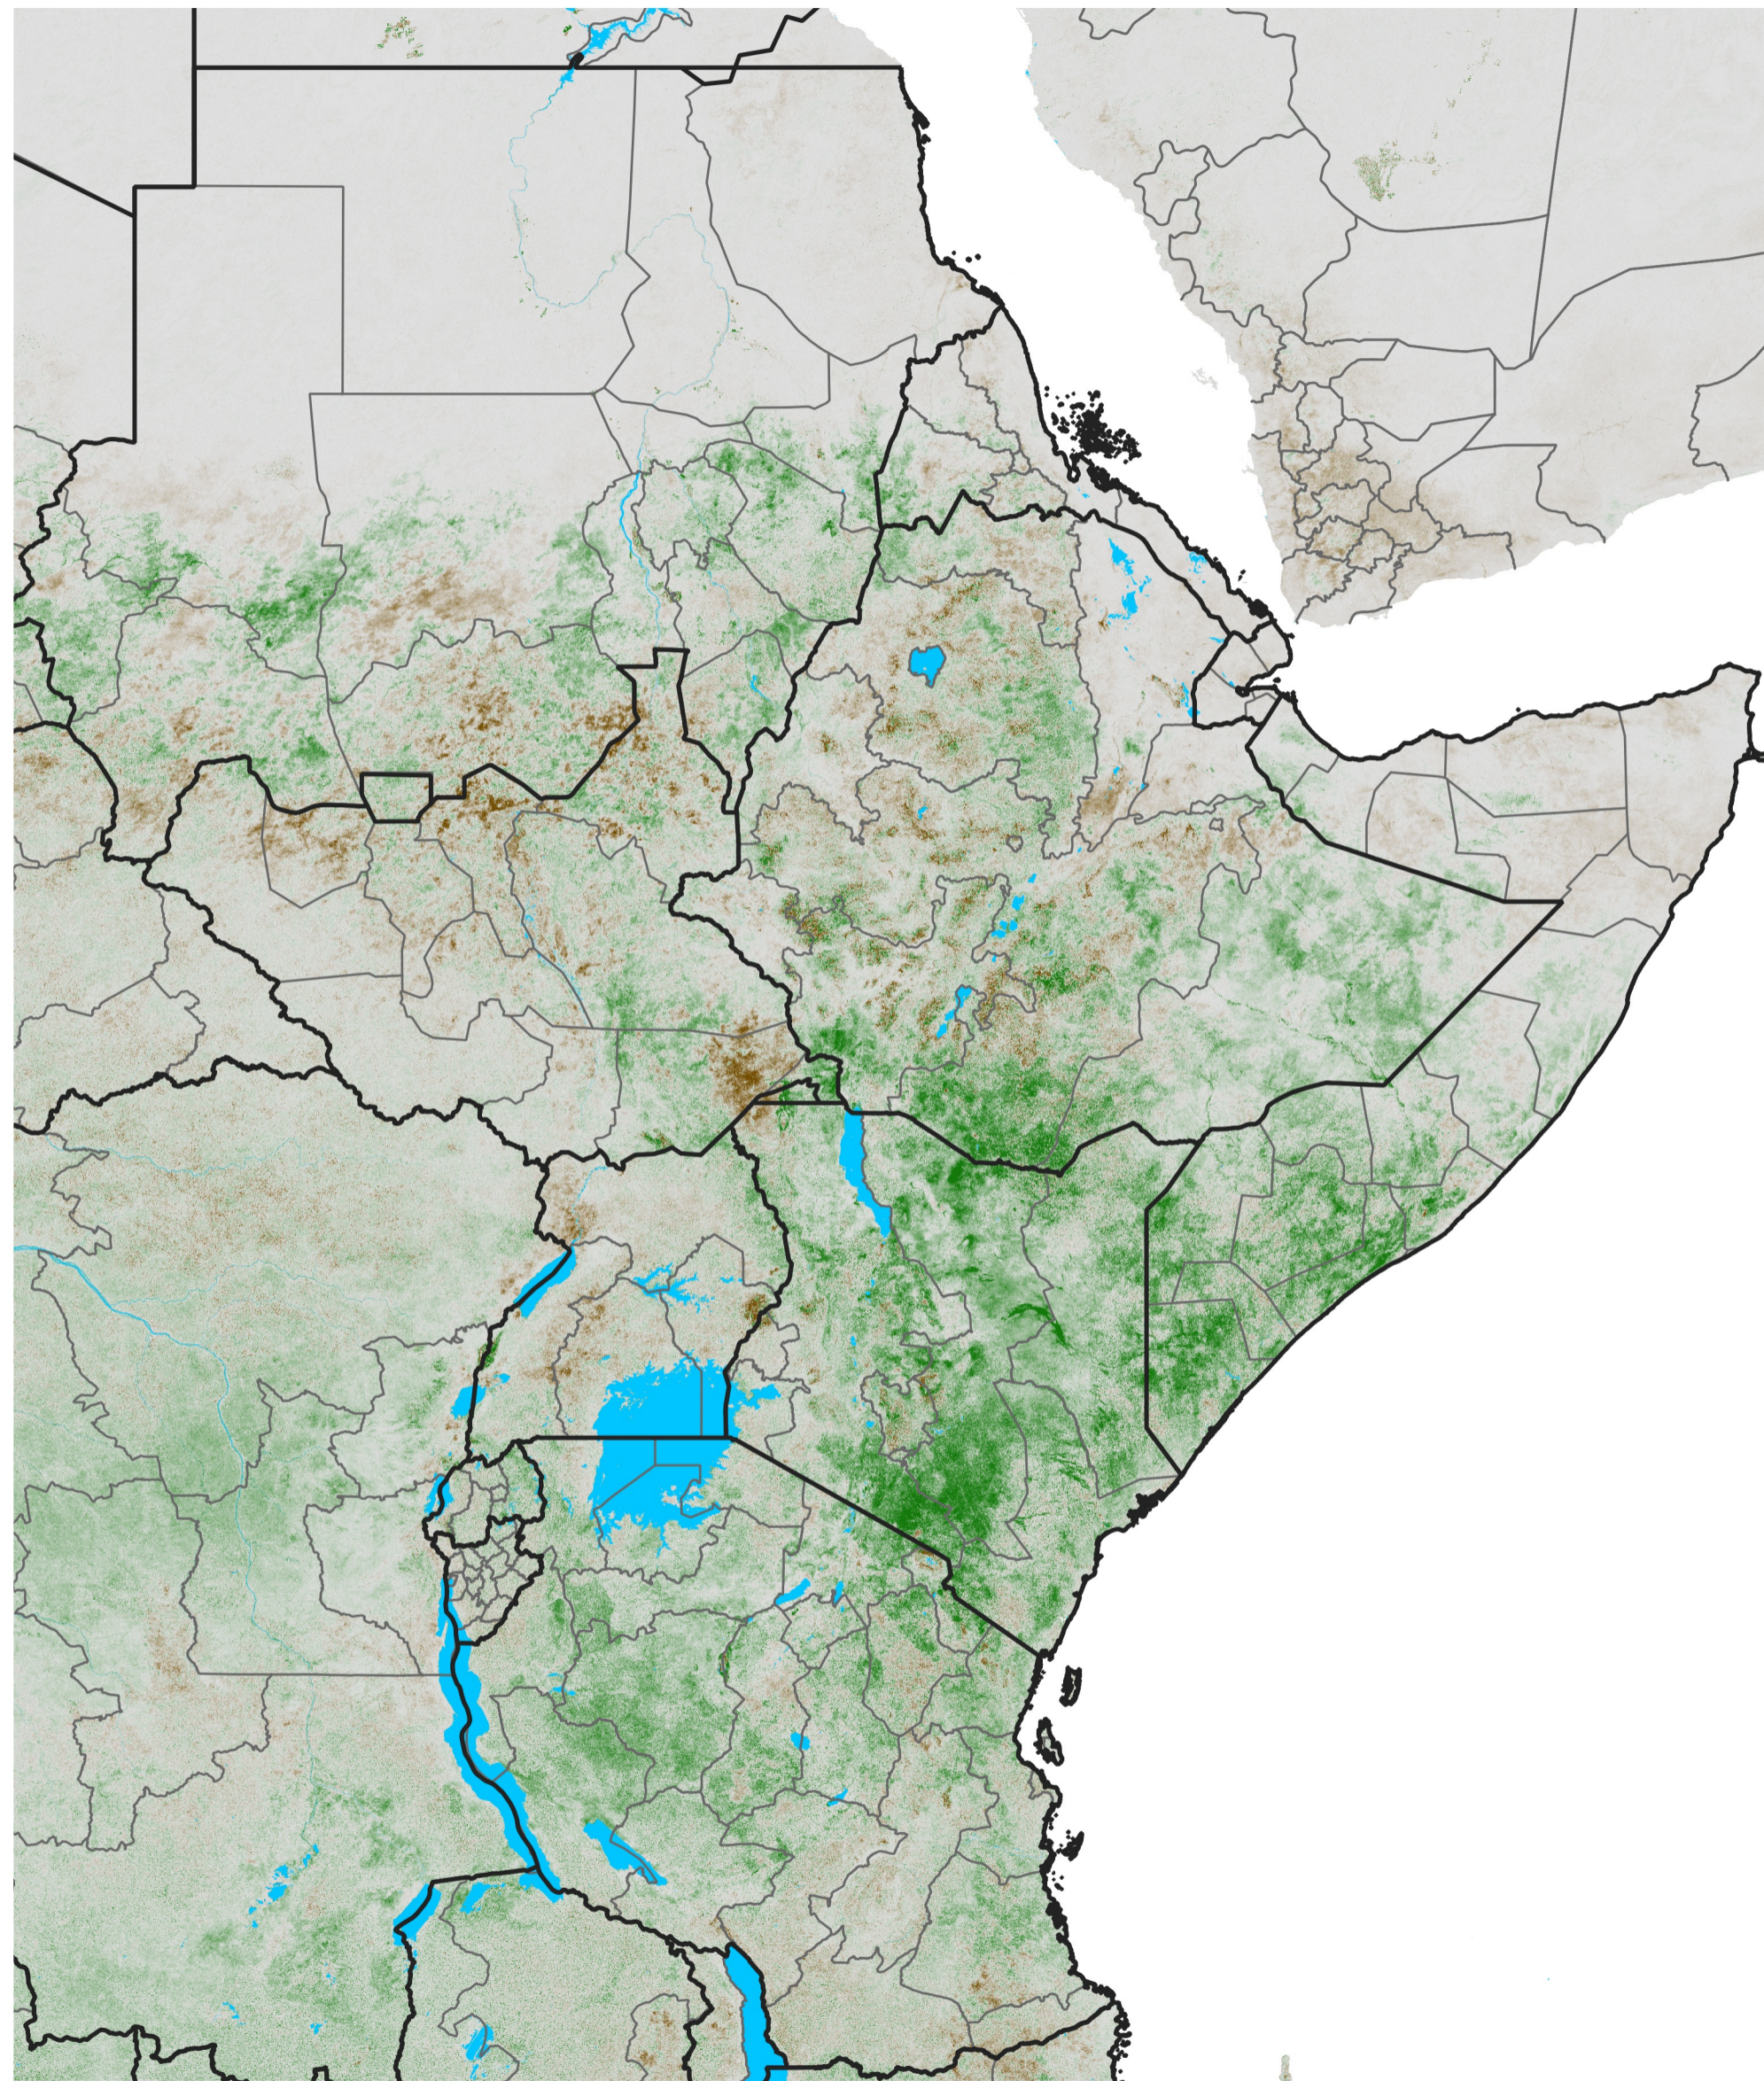

East Africa NDVI Anomaly

2018 minus Mean (2012 - 2021)

Period 40 / Jul 11 - 20, 2018

NDVI Anomaly

<math><-0.3</math> -0.2 -0.1 -0.05 0.05 0.1 0.2 >0.3

Negative

No Difference

Positive