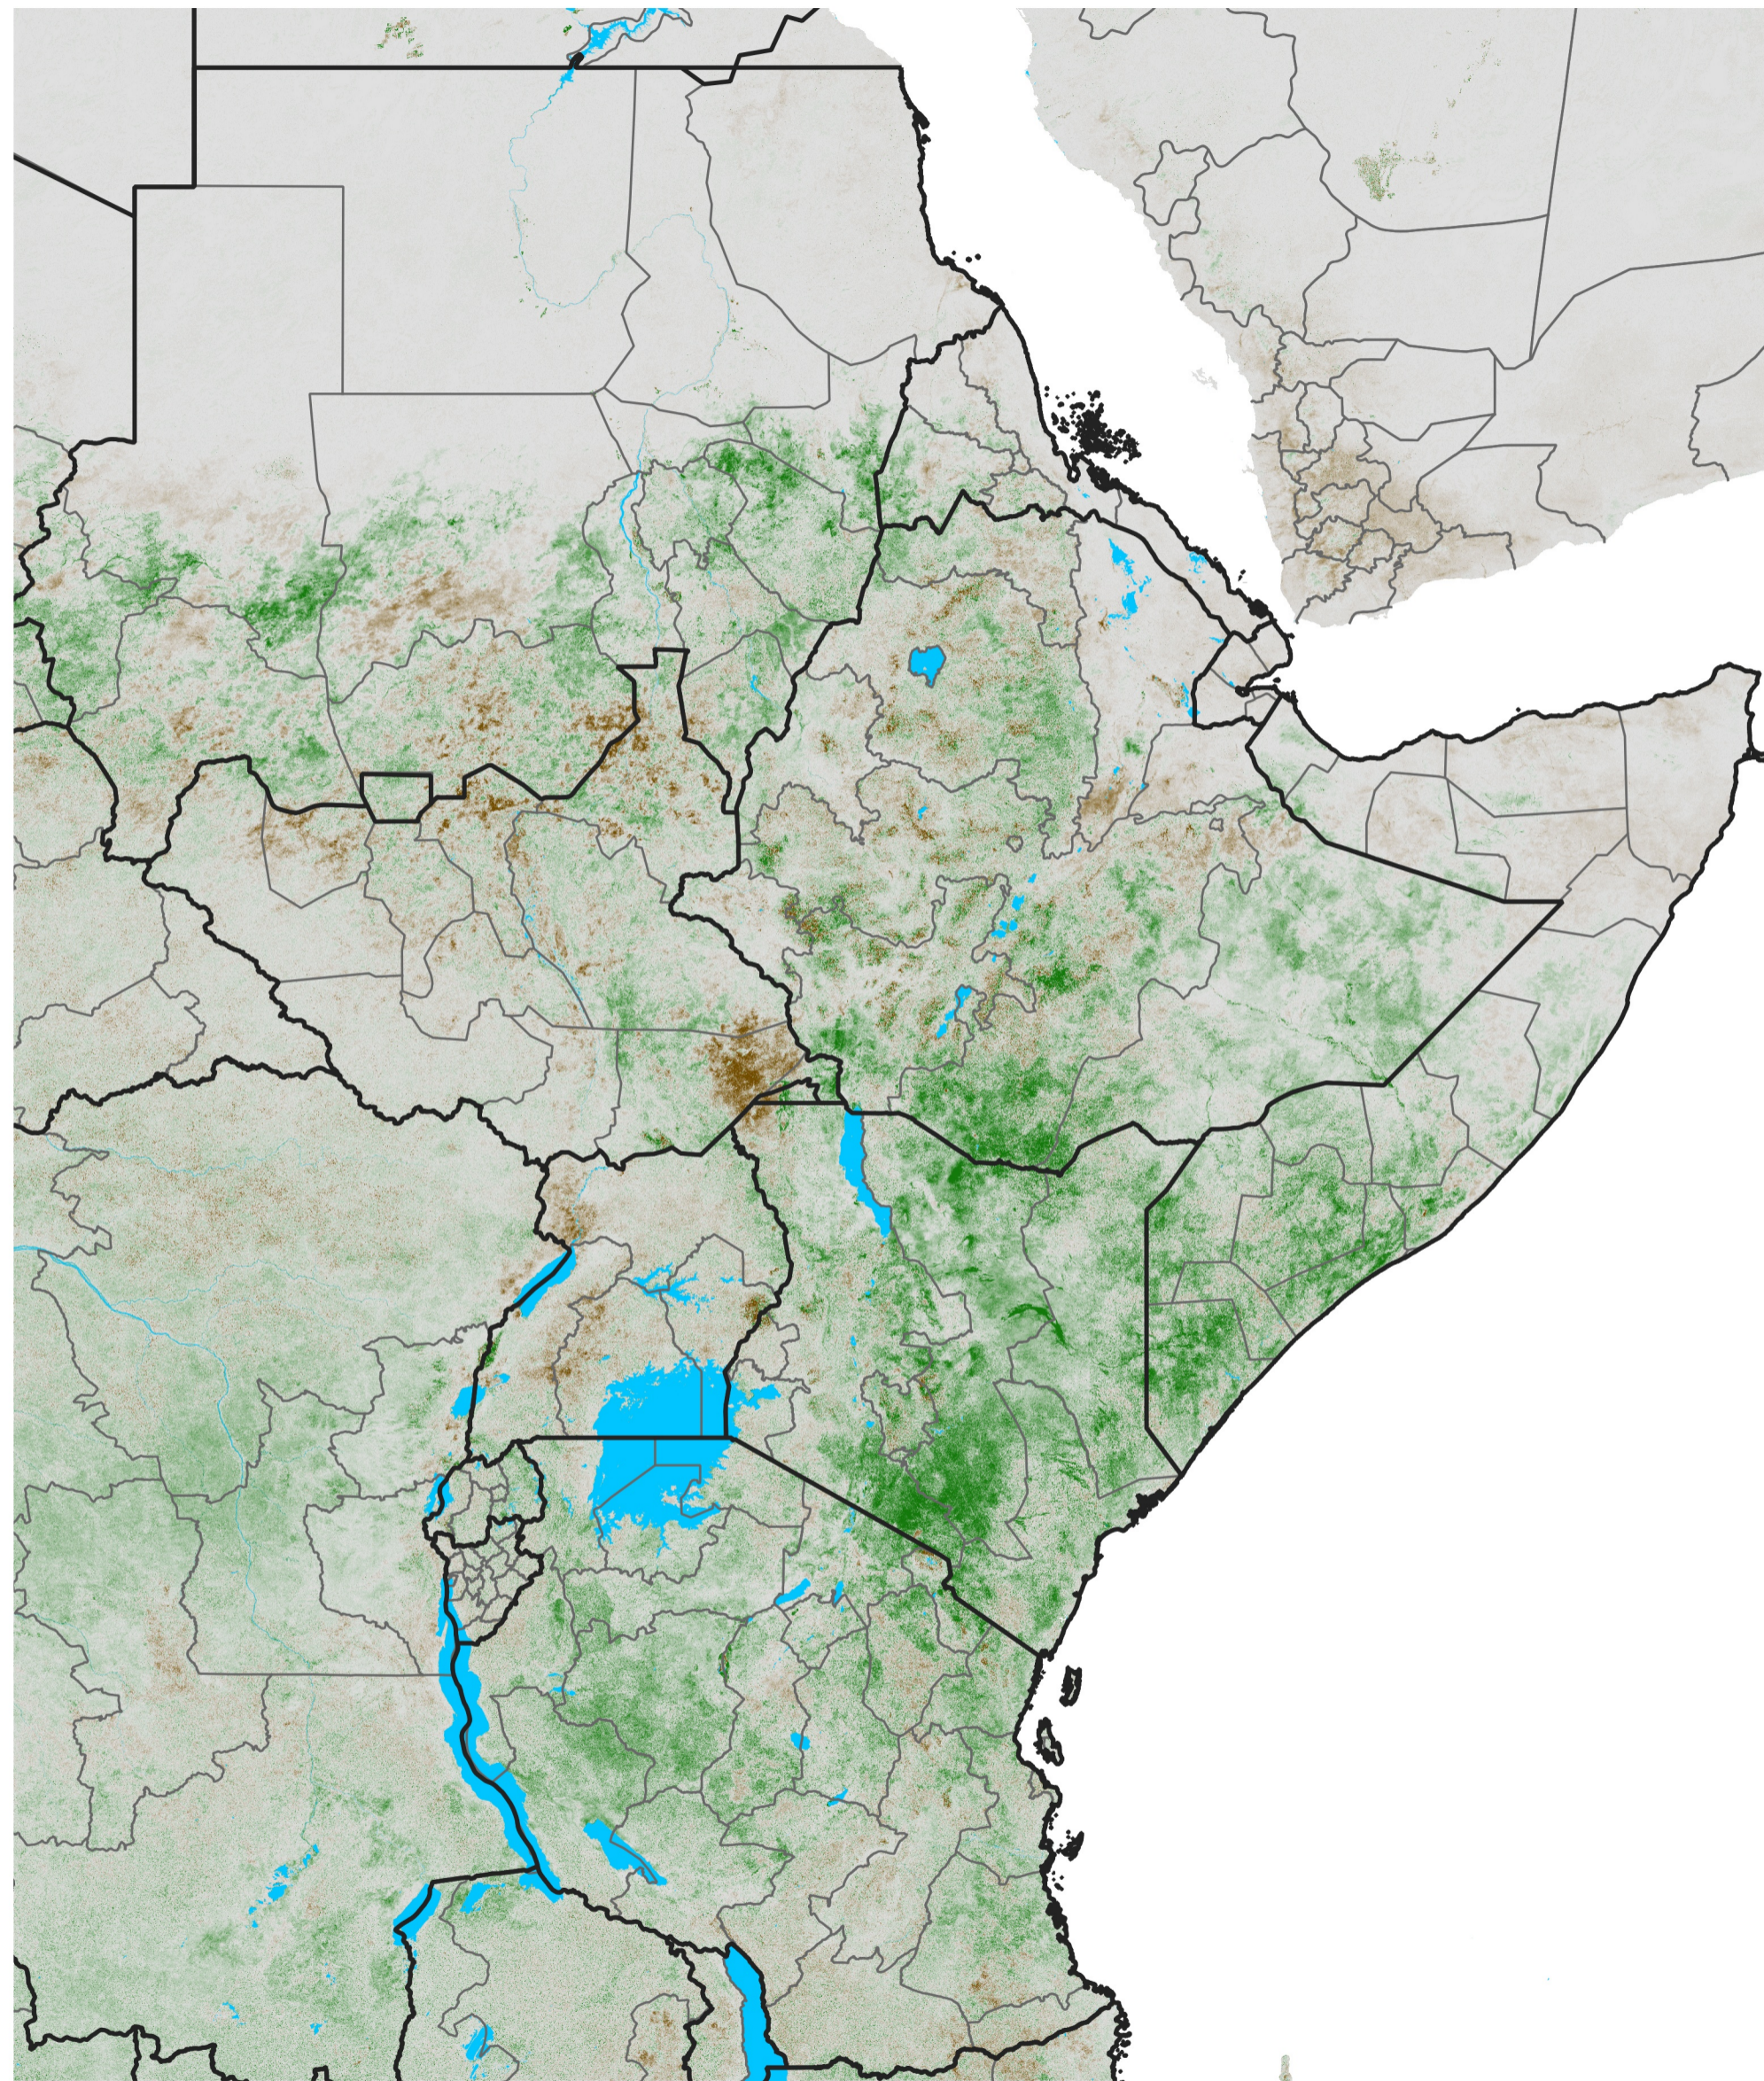

East Africa NDVI Anomaly

2018 minus Mean (2012 - 2021)

Period 41 / Jul 16 - 25, 2018

NDVI Anomaly

<math>< -0.3</math> -0.2 -0.1 -0.05 0.05 0.1 0.2 >0.3

Negative

No Difference

Positive