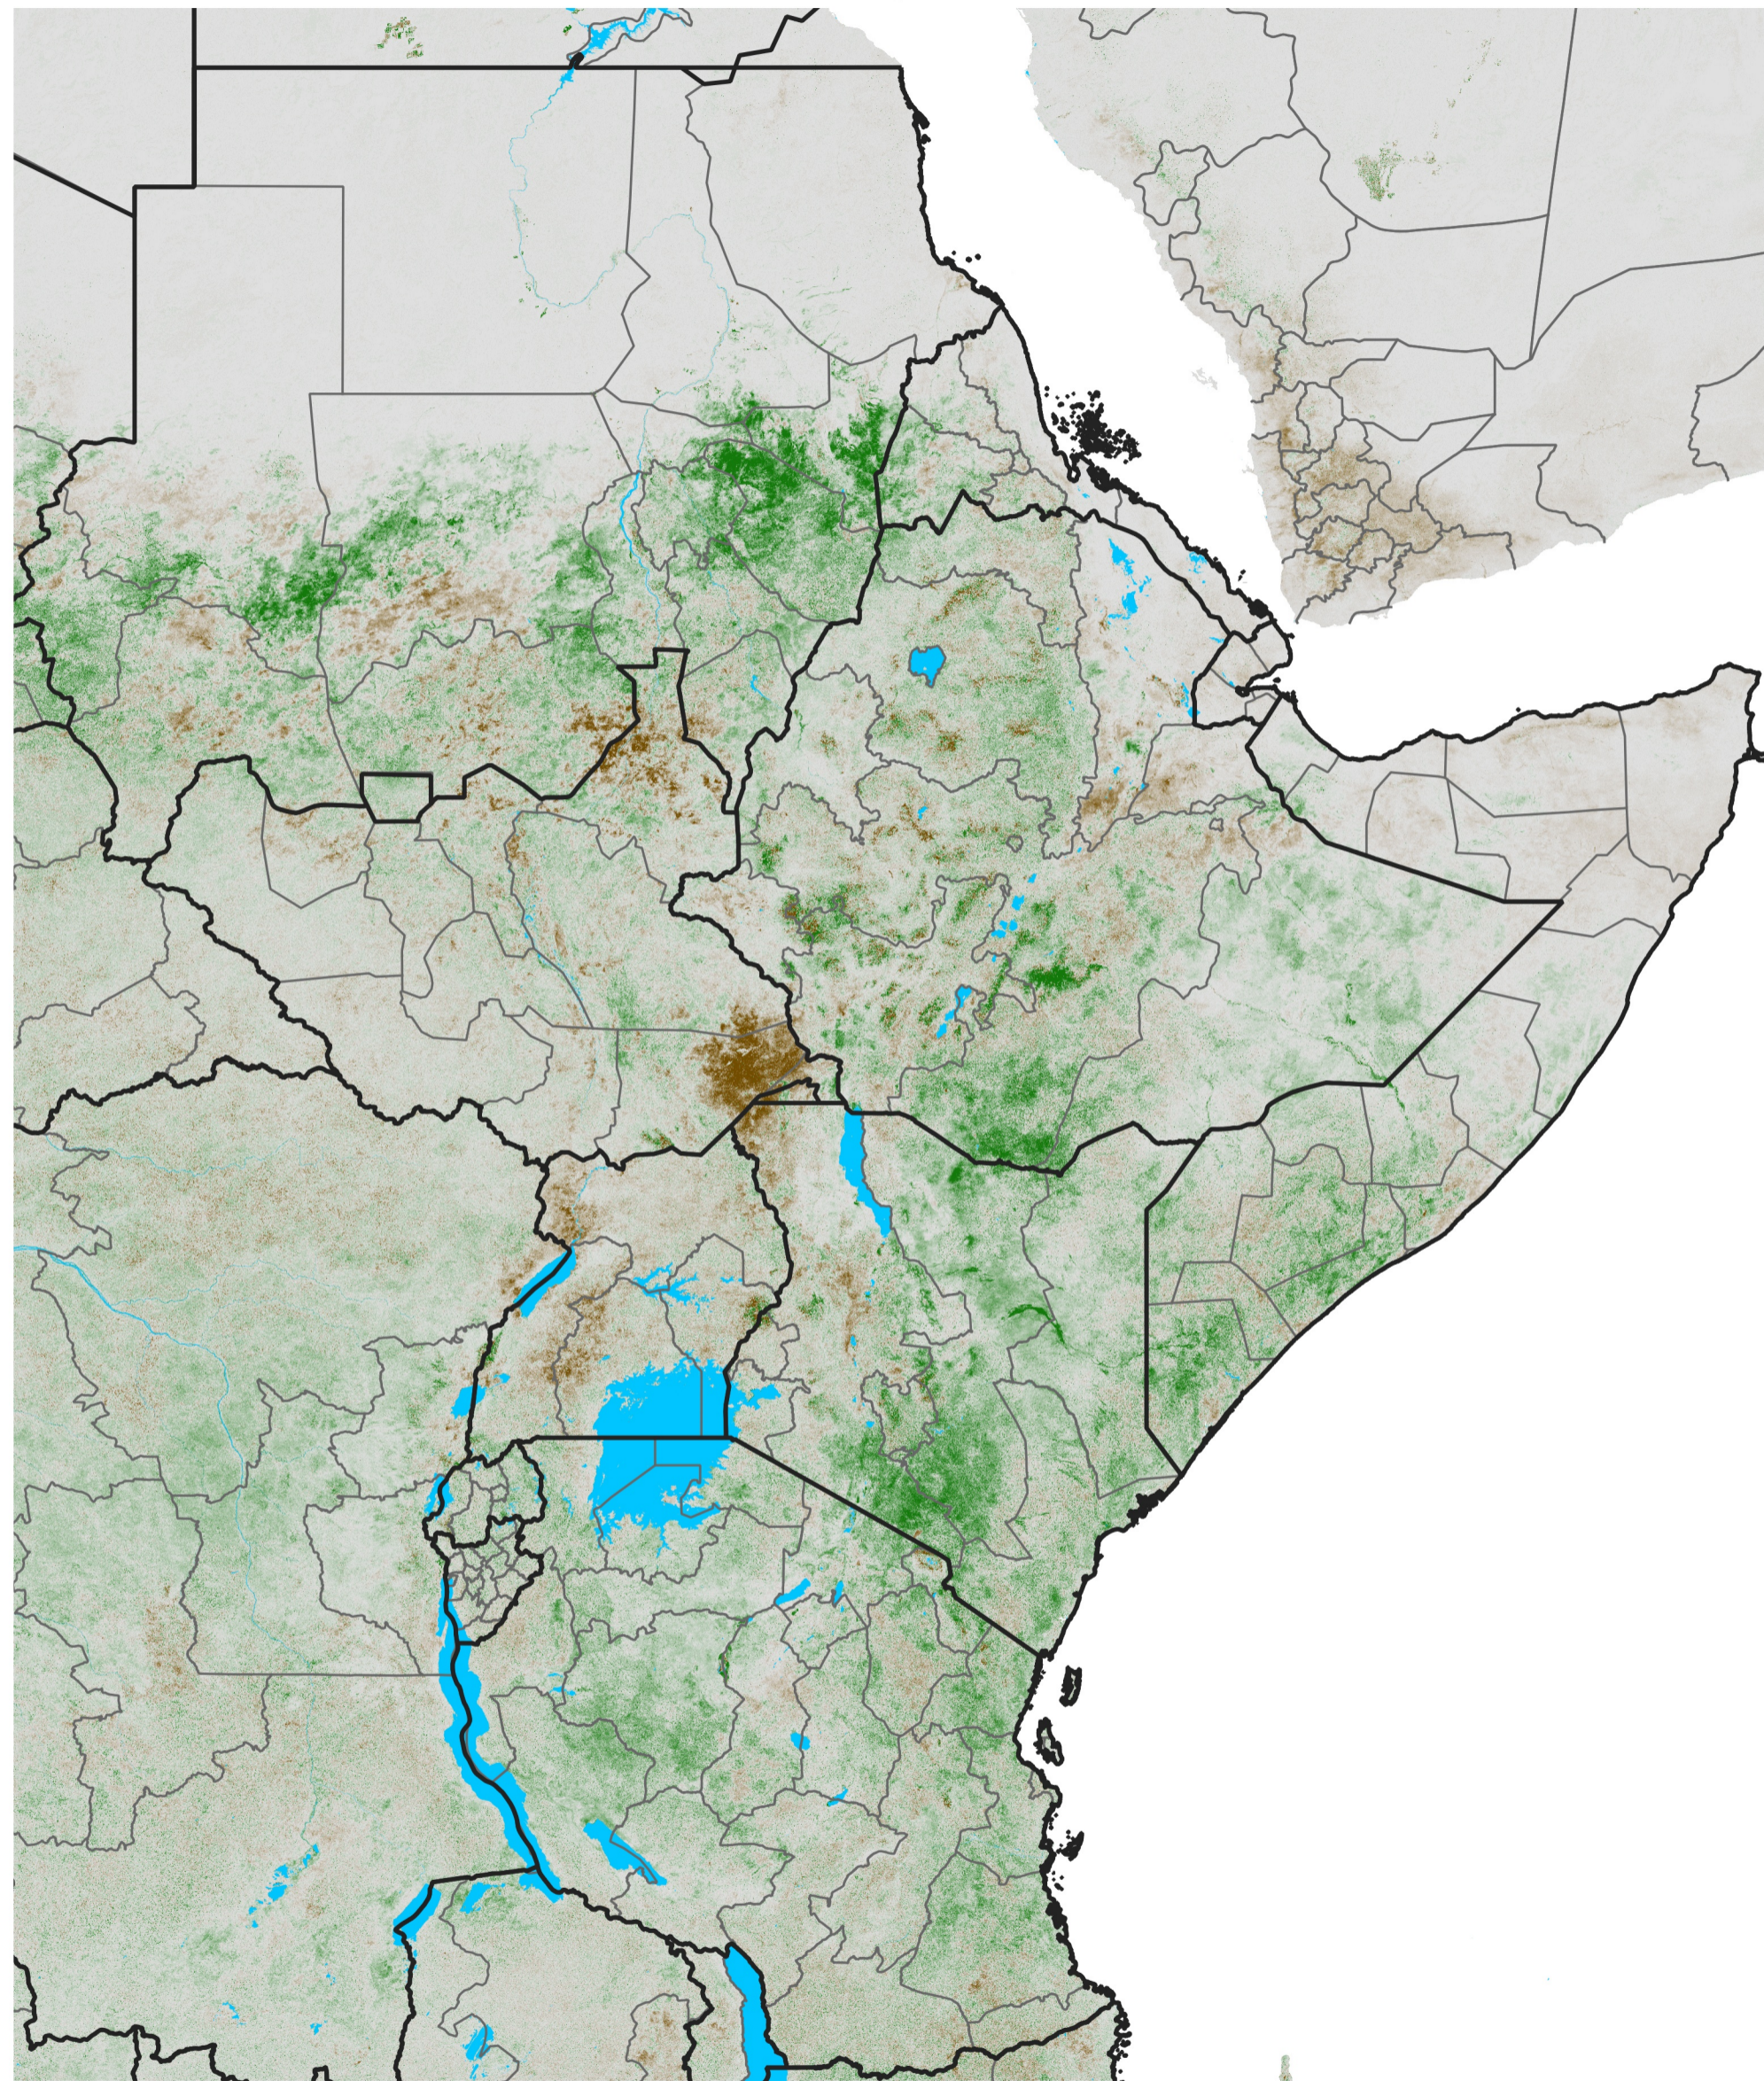

East Africa NDVI Anomaly

2018 minus Mean (2012 - 2021)

Period 44 / Aug 01 - 10, 2018

NDVI Anomaly

< -0.3 -0.2 -0.1 -0.05 0.05 0.1 0.2 >0.3

Negative

No Difference

Positive