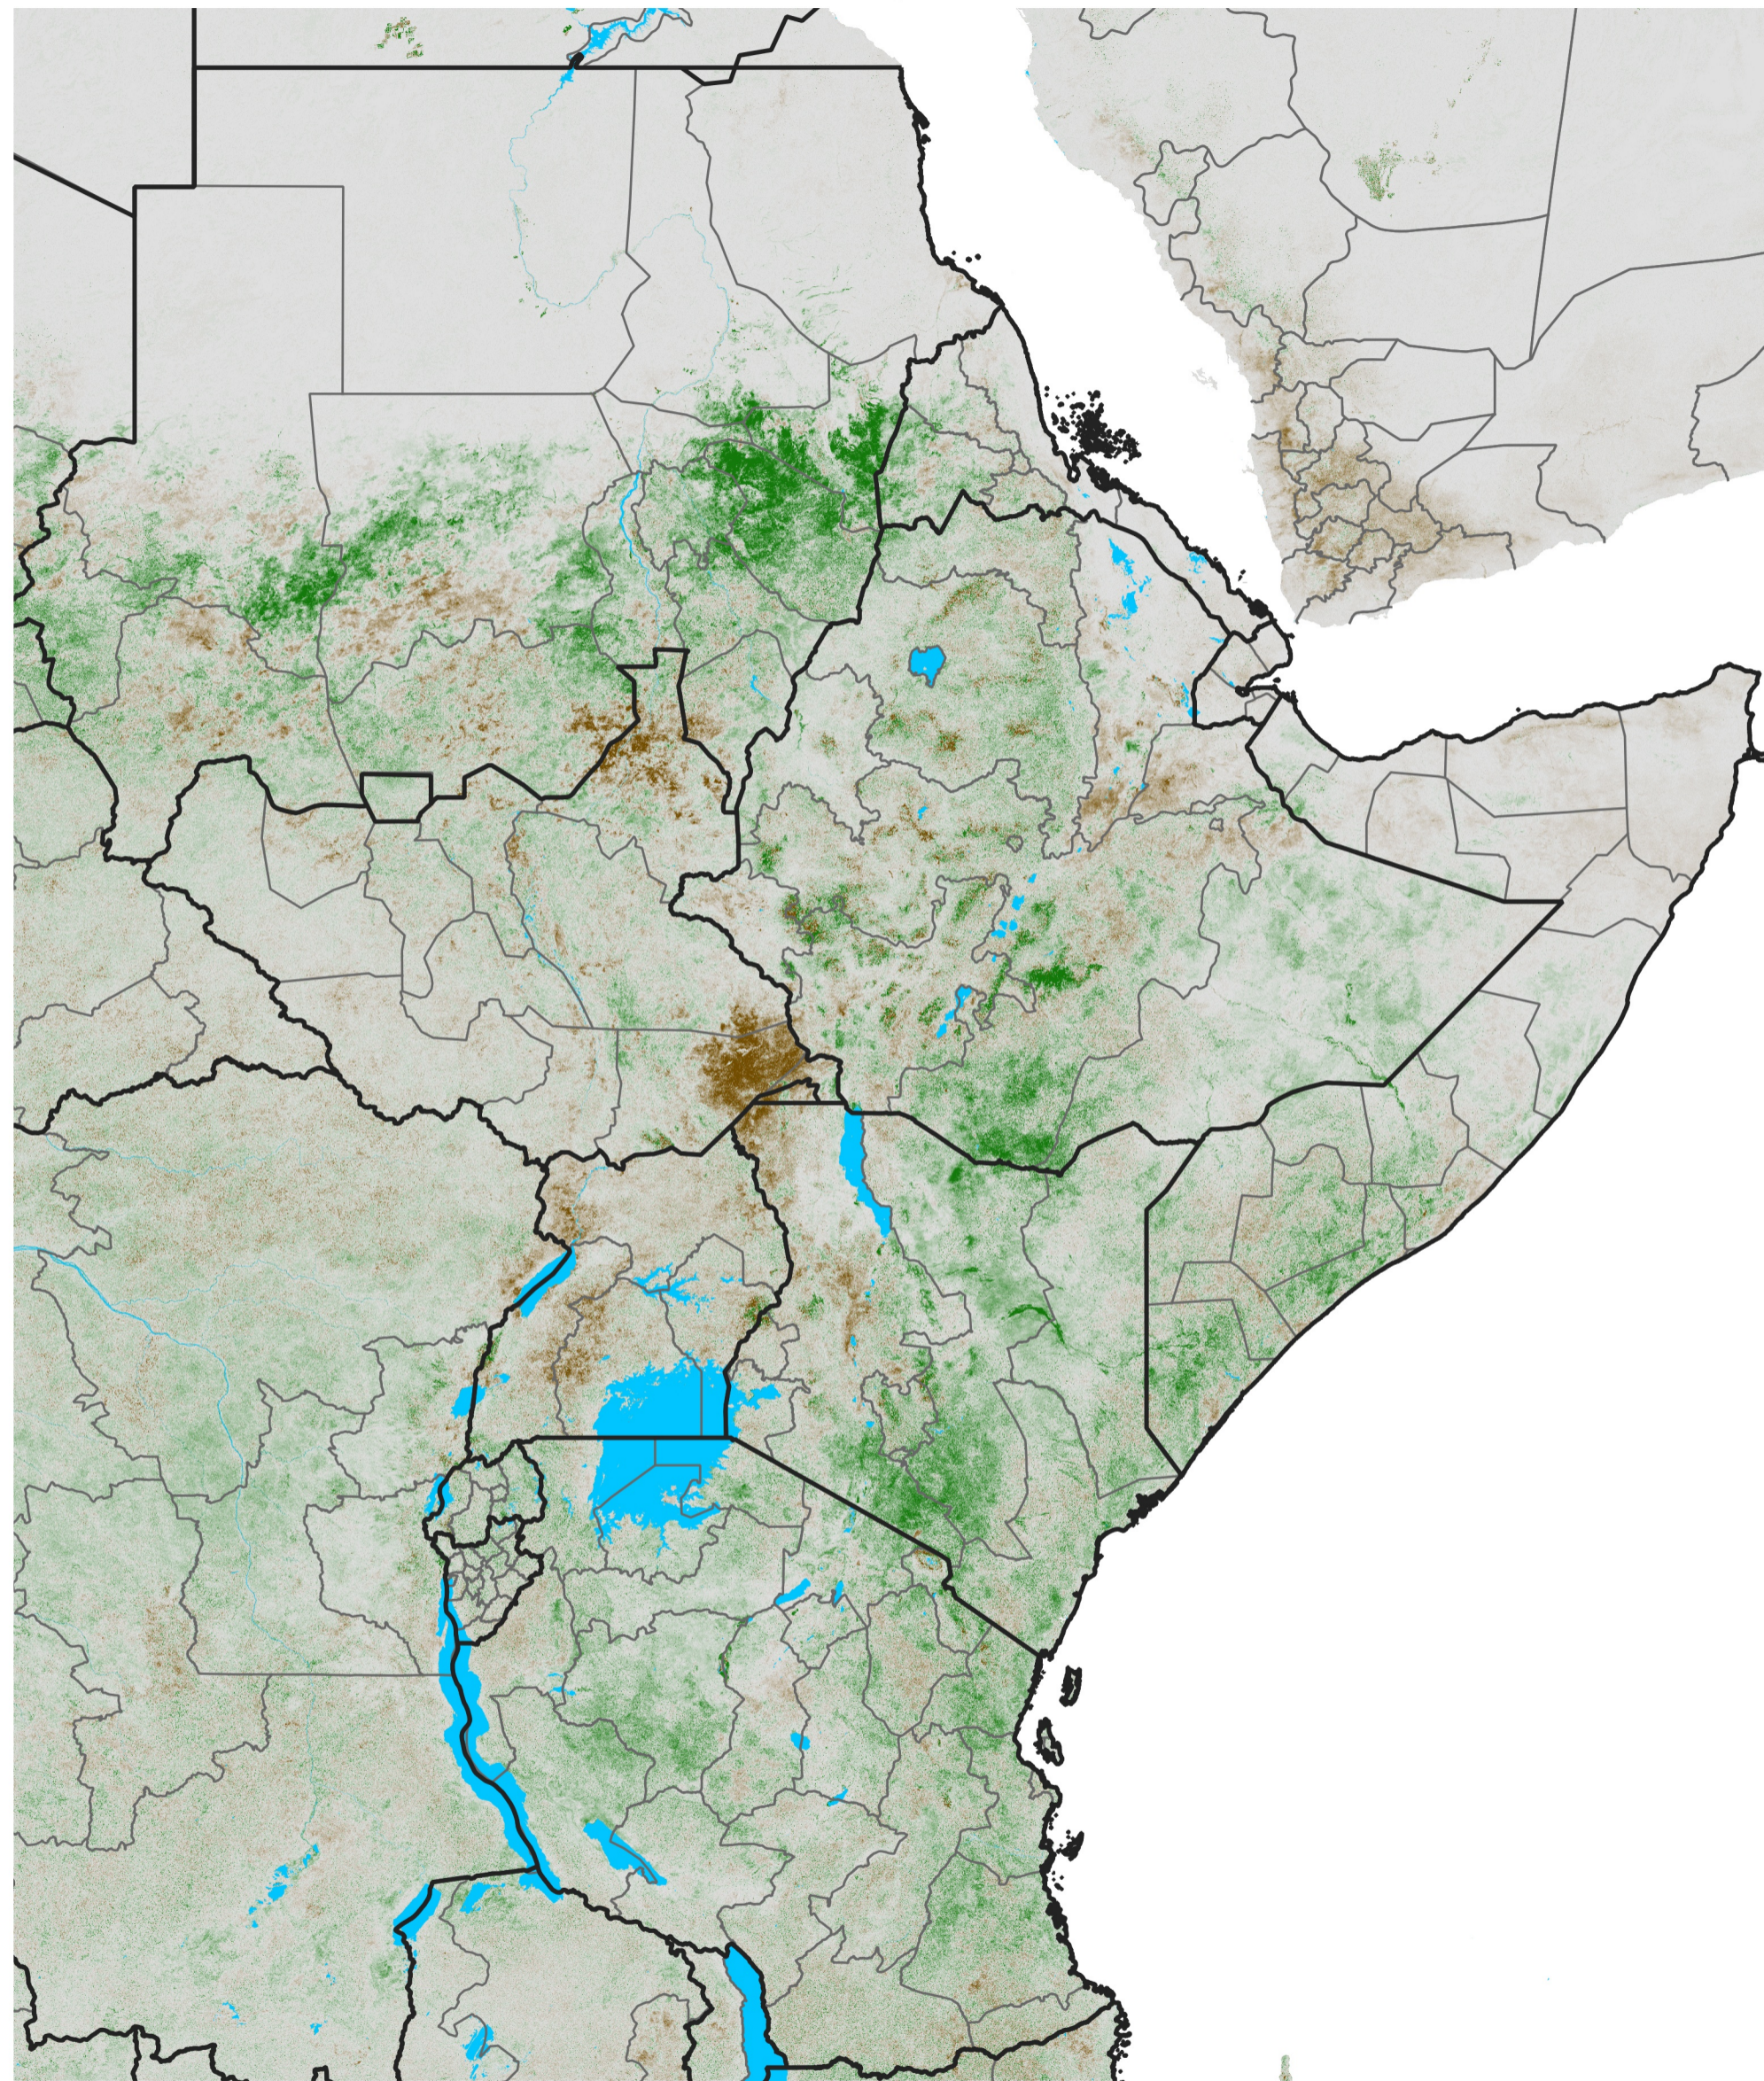

East Africa NDVI Anomaly

2018 minus Mean (2012 - 2021)

Period 45 / Aug 06 - 15, 2018

NDVI Anomaly

< -0.3 -0.2 -0.1 -0.05 0.05 0.1 0.2 >0.3

Negative

No Difference

Positive