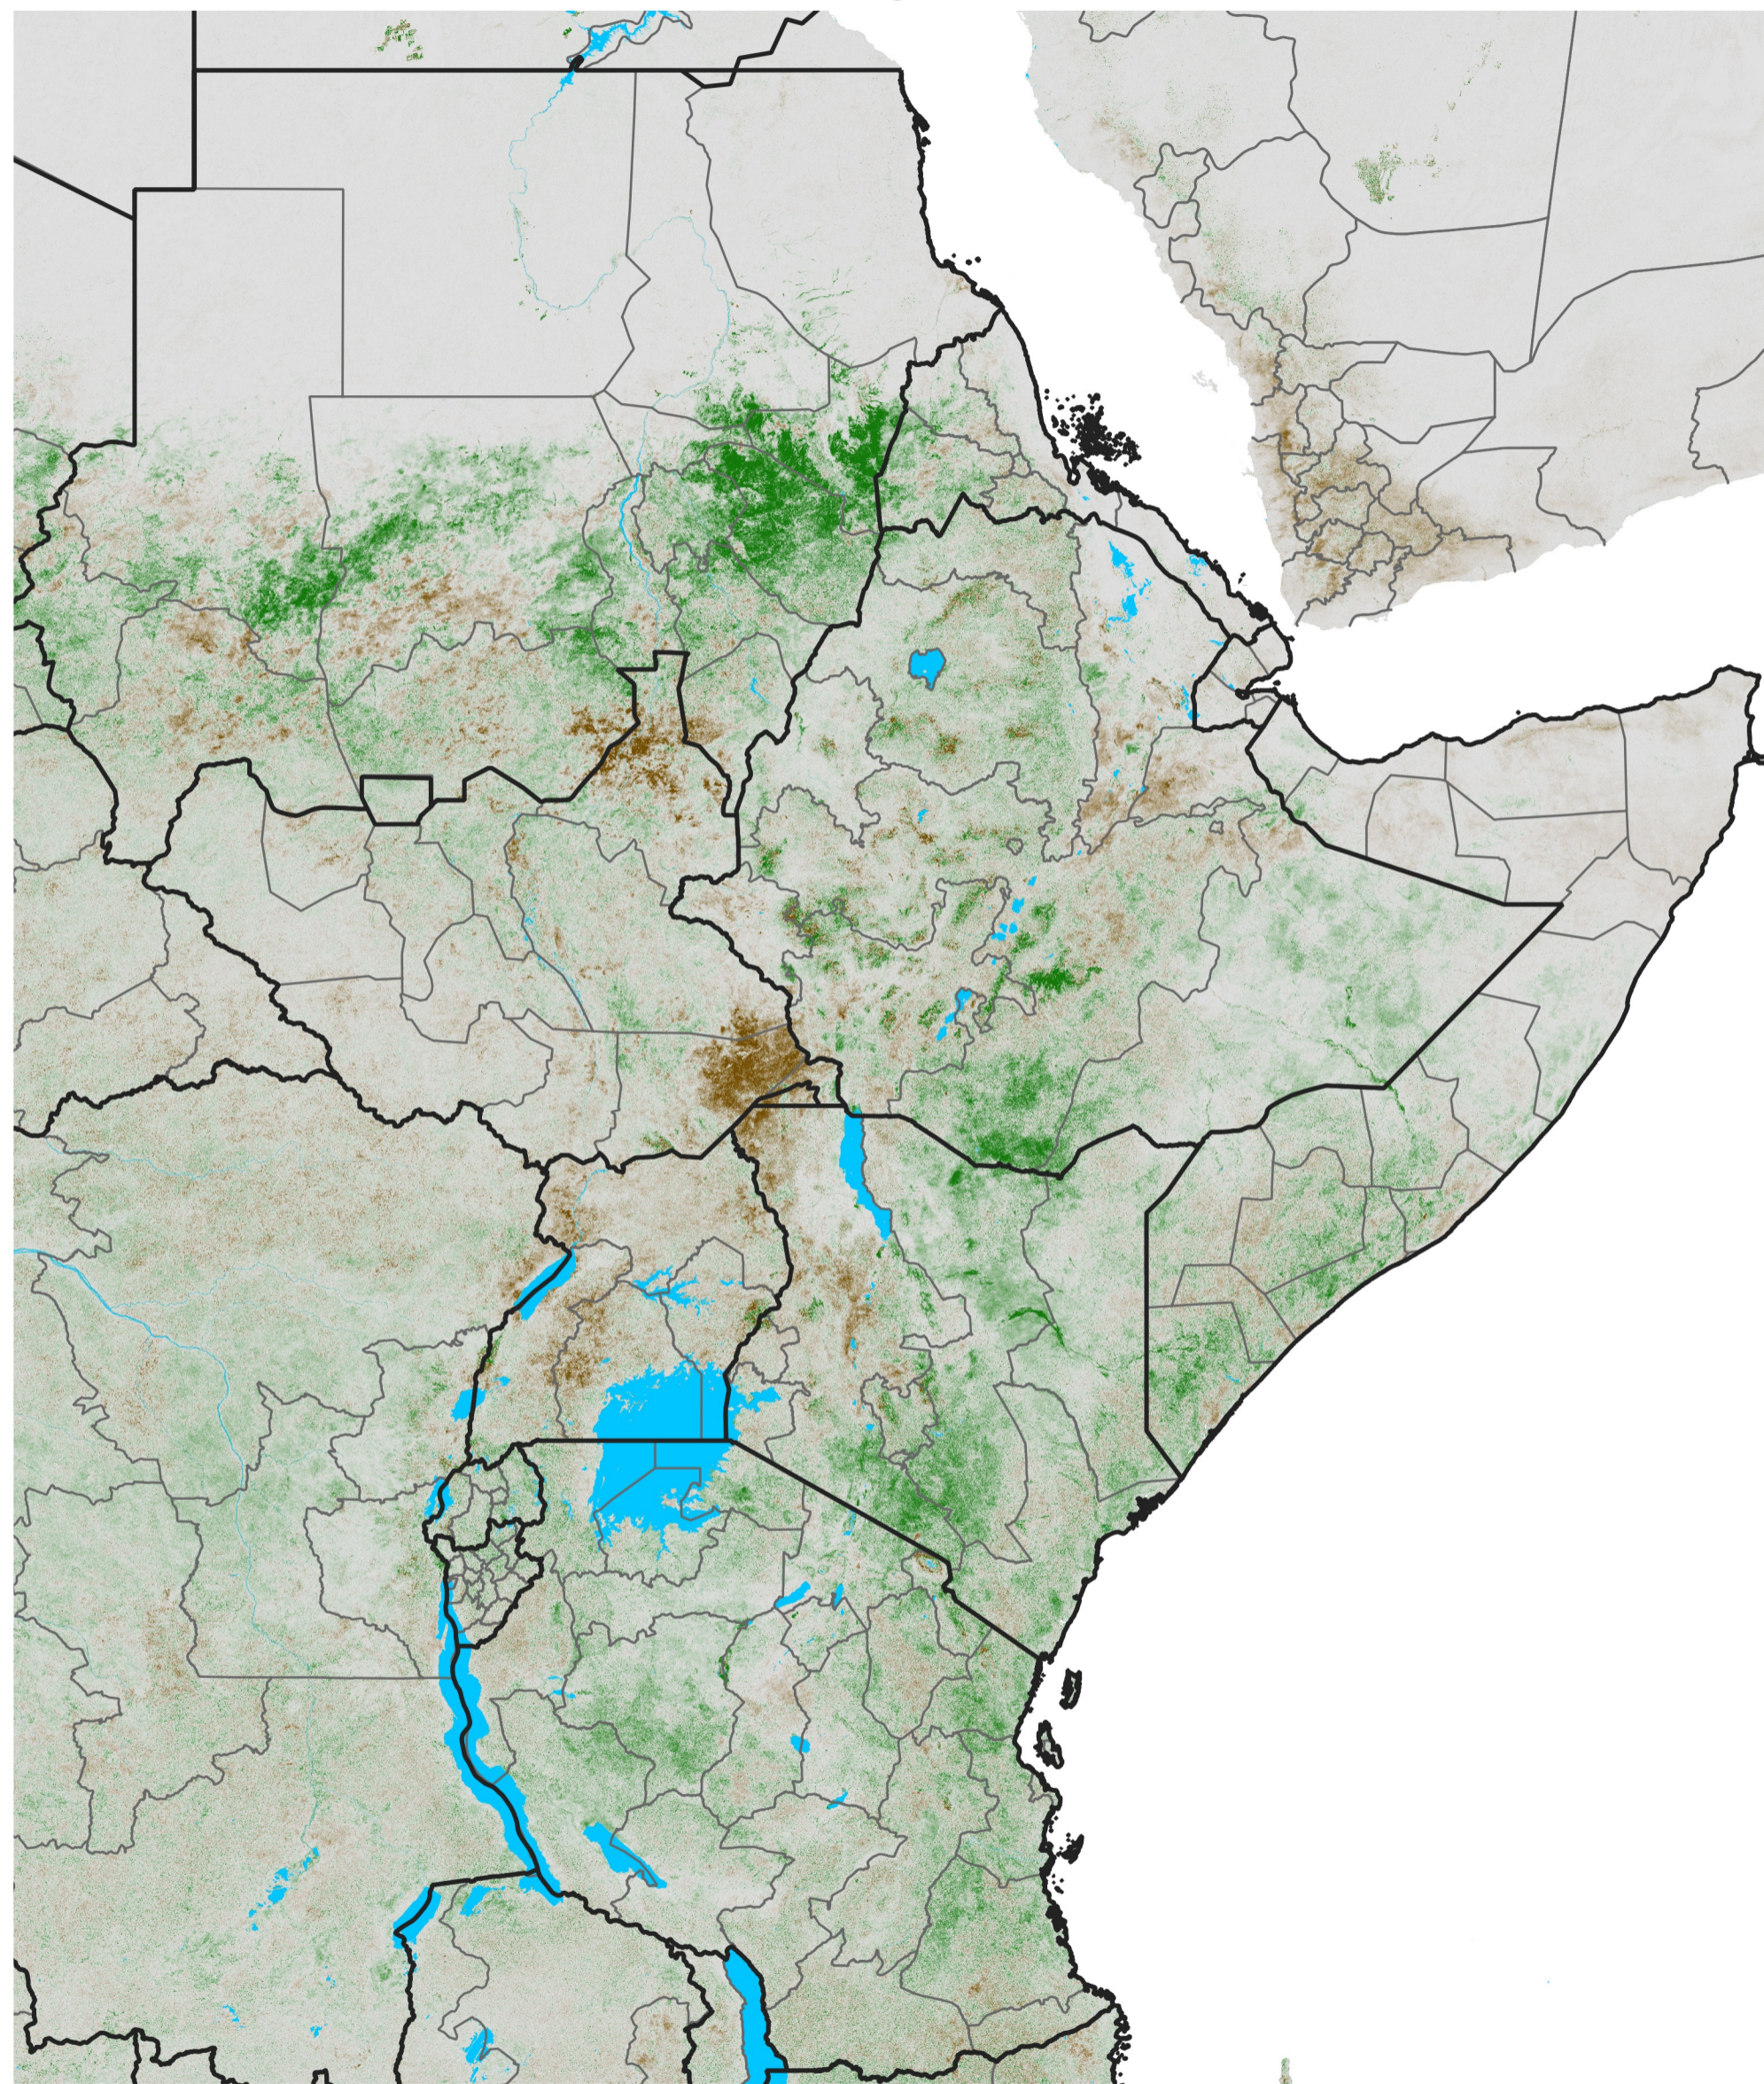

East Africa NDVI Anomaly

2018 minus Mean (2012 - 2021)

Period 46 / Aug 11 - 20, 2018

NDVI Anomaly

< -0.3 -0.2 -0.1 -0.05 0.05 0.1 0.2 >0.3

Negative

No Difference

Positive