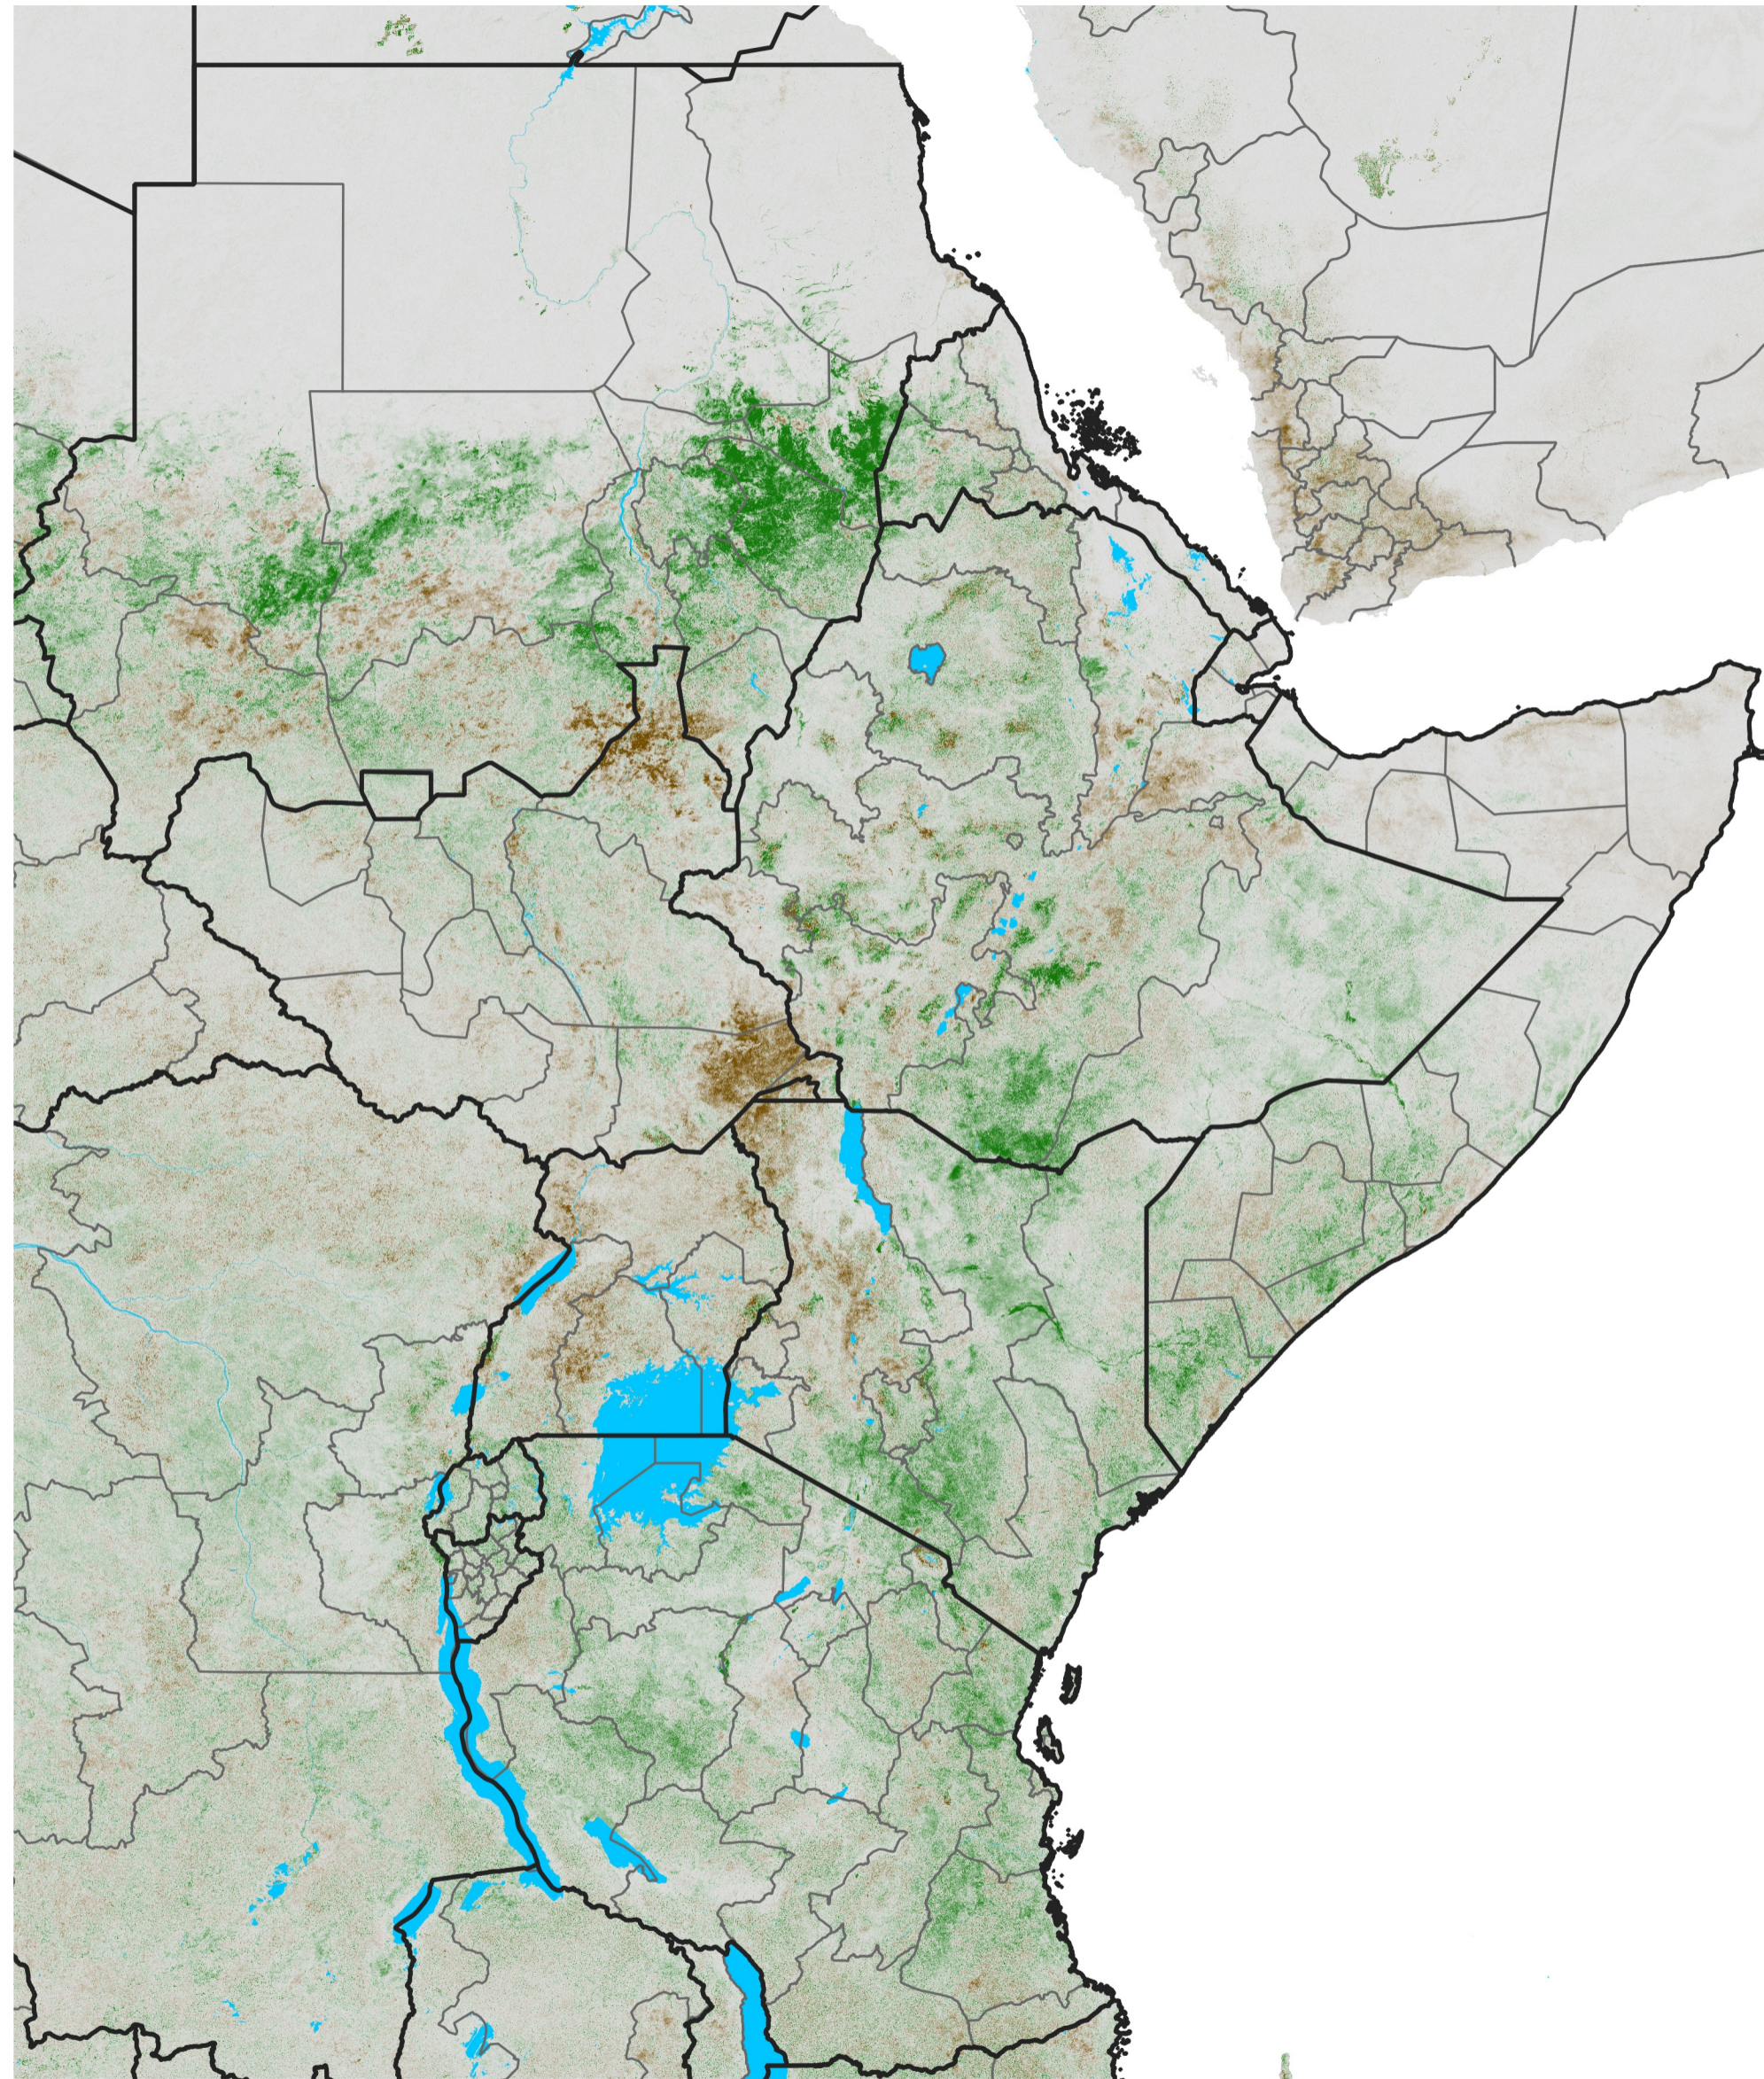

East Africa NDVI Anomaly

2018 minus Mean (2012 - 2021)

Period 47 / Aug 16 - 25, 2018

NDVI Anomaly

< -0.3 -0.2 -0.1 -0.05 0.05 0.1 0.2 >0.3

Negative

No Difference

Positive