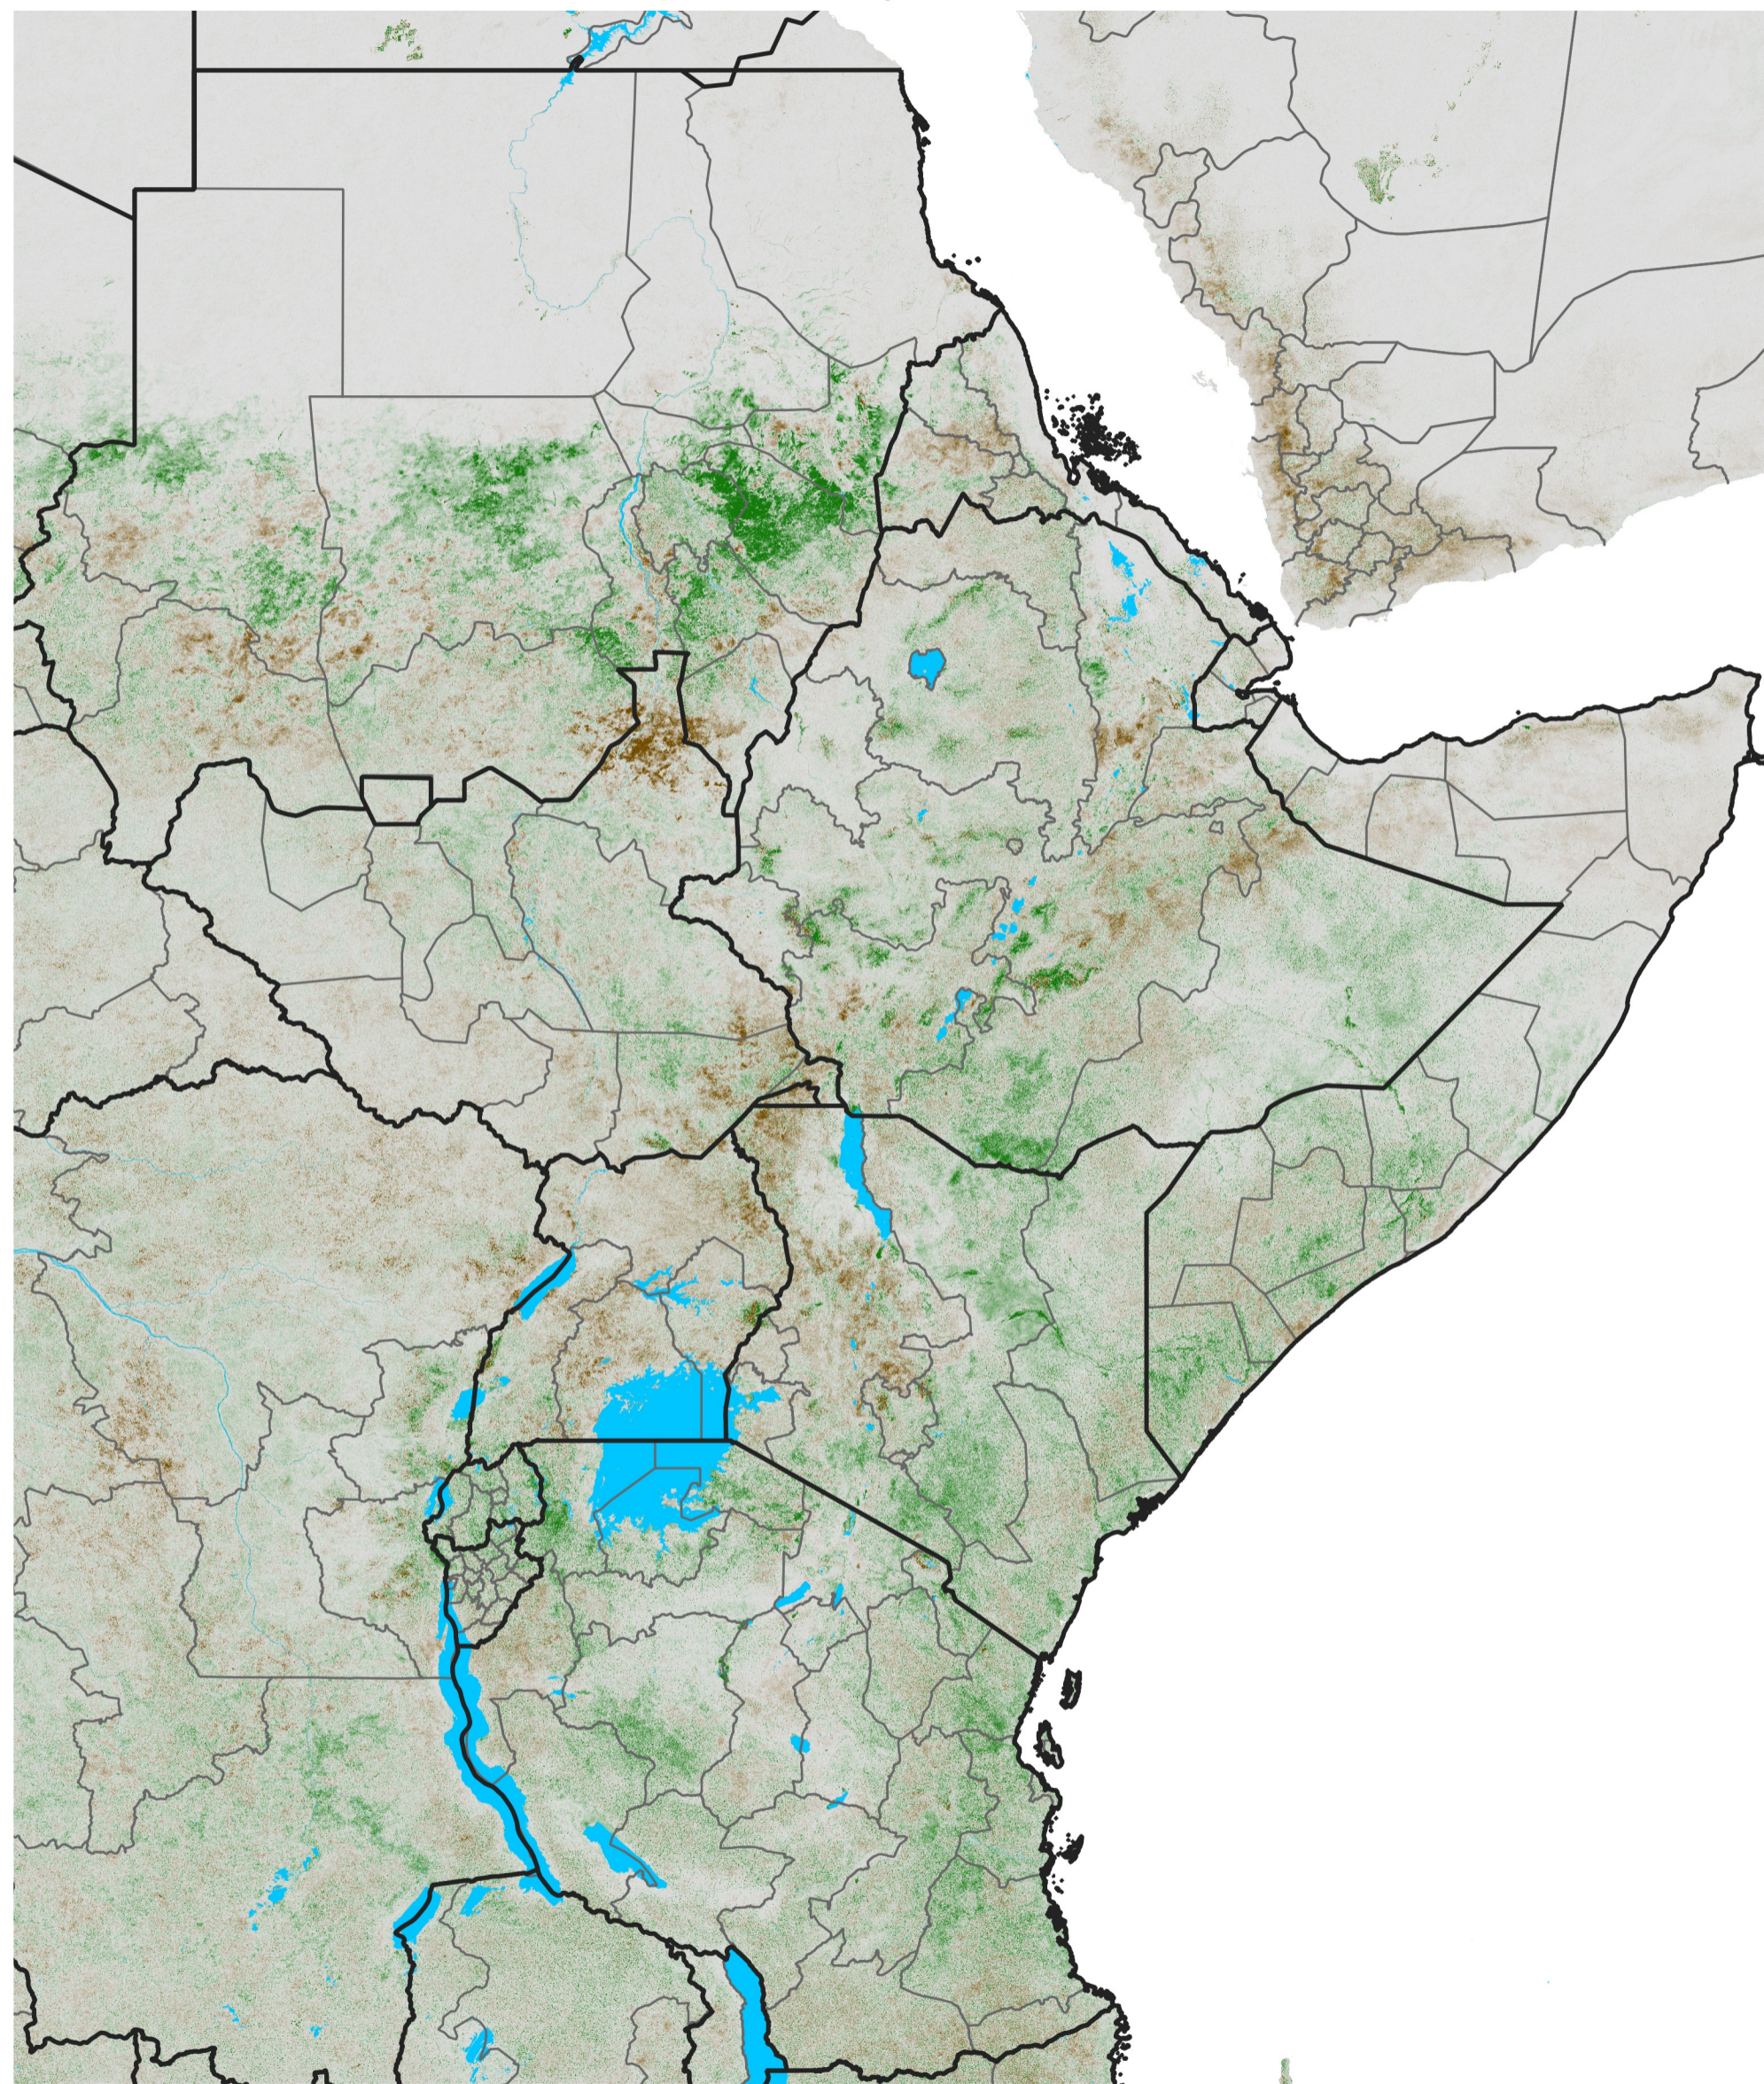

East Africa NDVI Anomaly

2018 minus Mean (2012 - 2021)

Period 51 / Sep 06 - 15, 2018

NDVI Anomaly

<math>< -0.3</math> -0.2 -0.1 -0.05 0.05 0.1 0.2 >0.3

Negative

No Difference

Positive