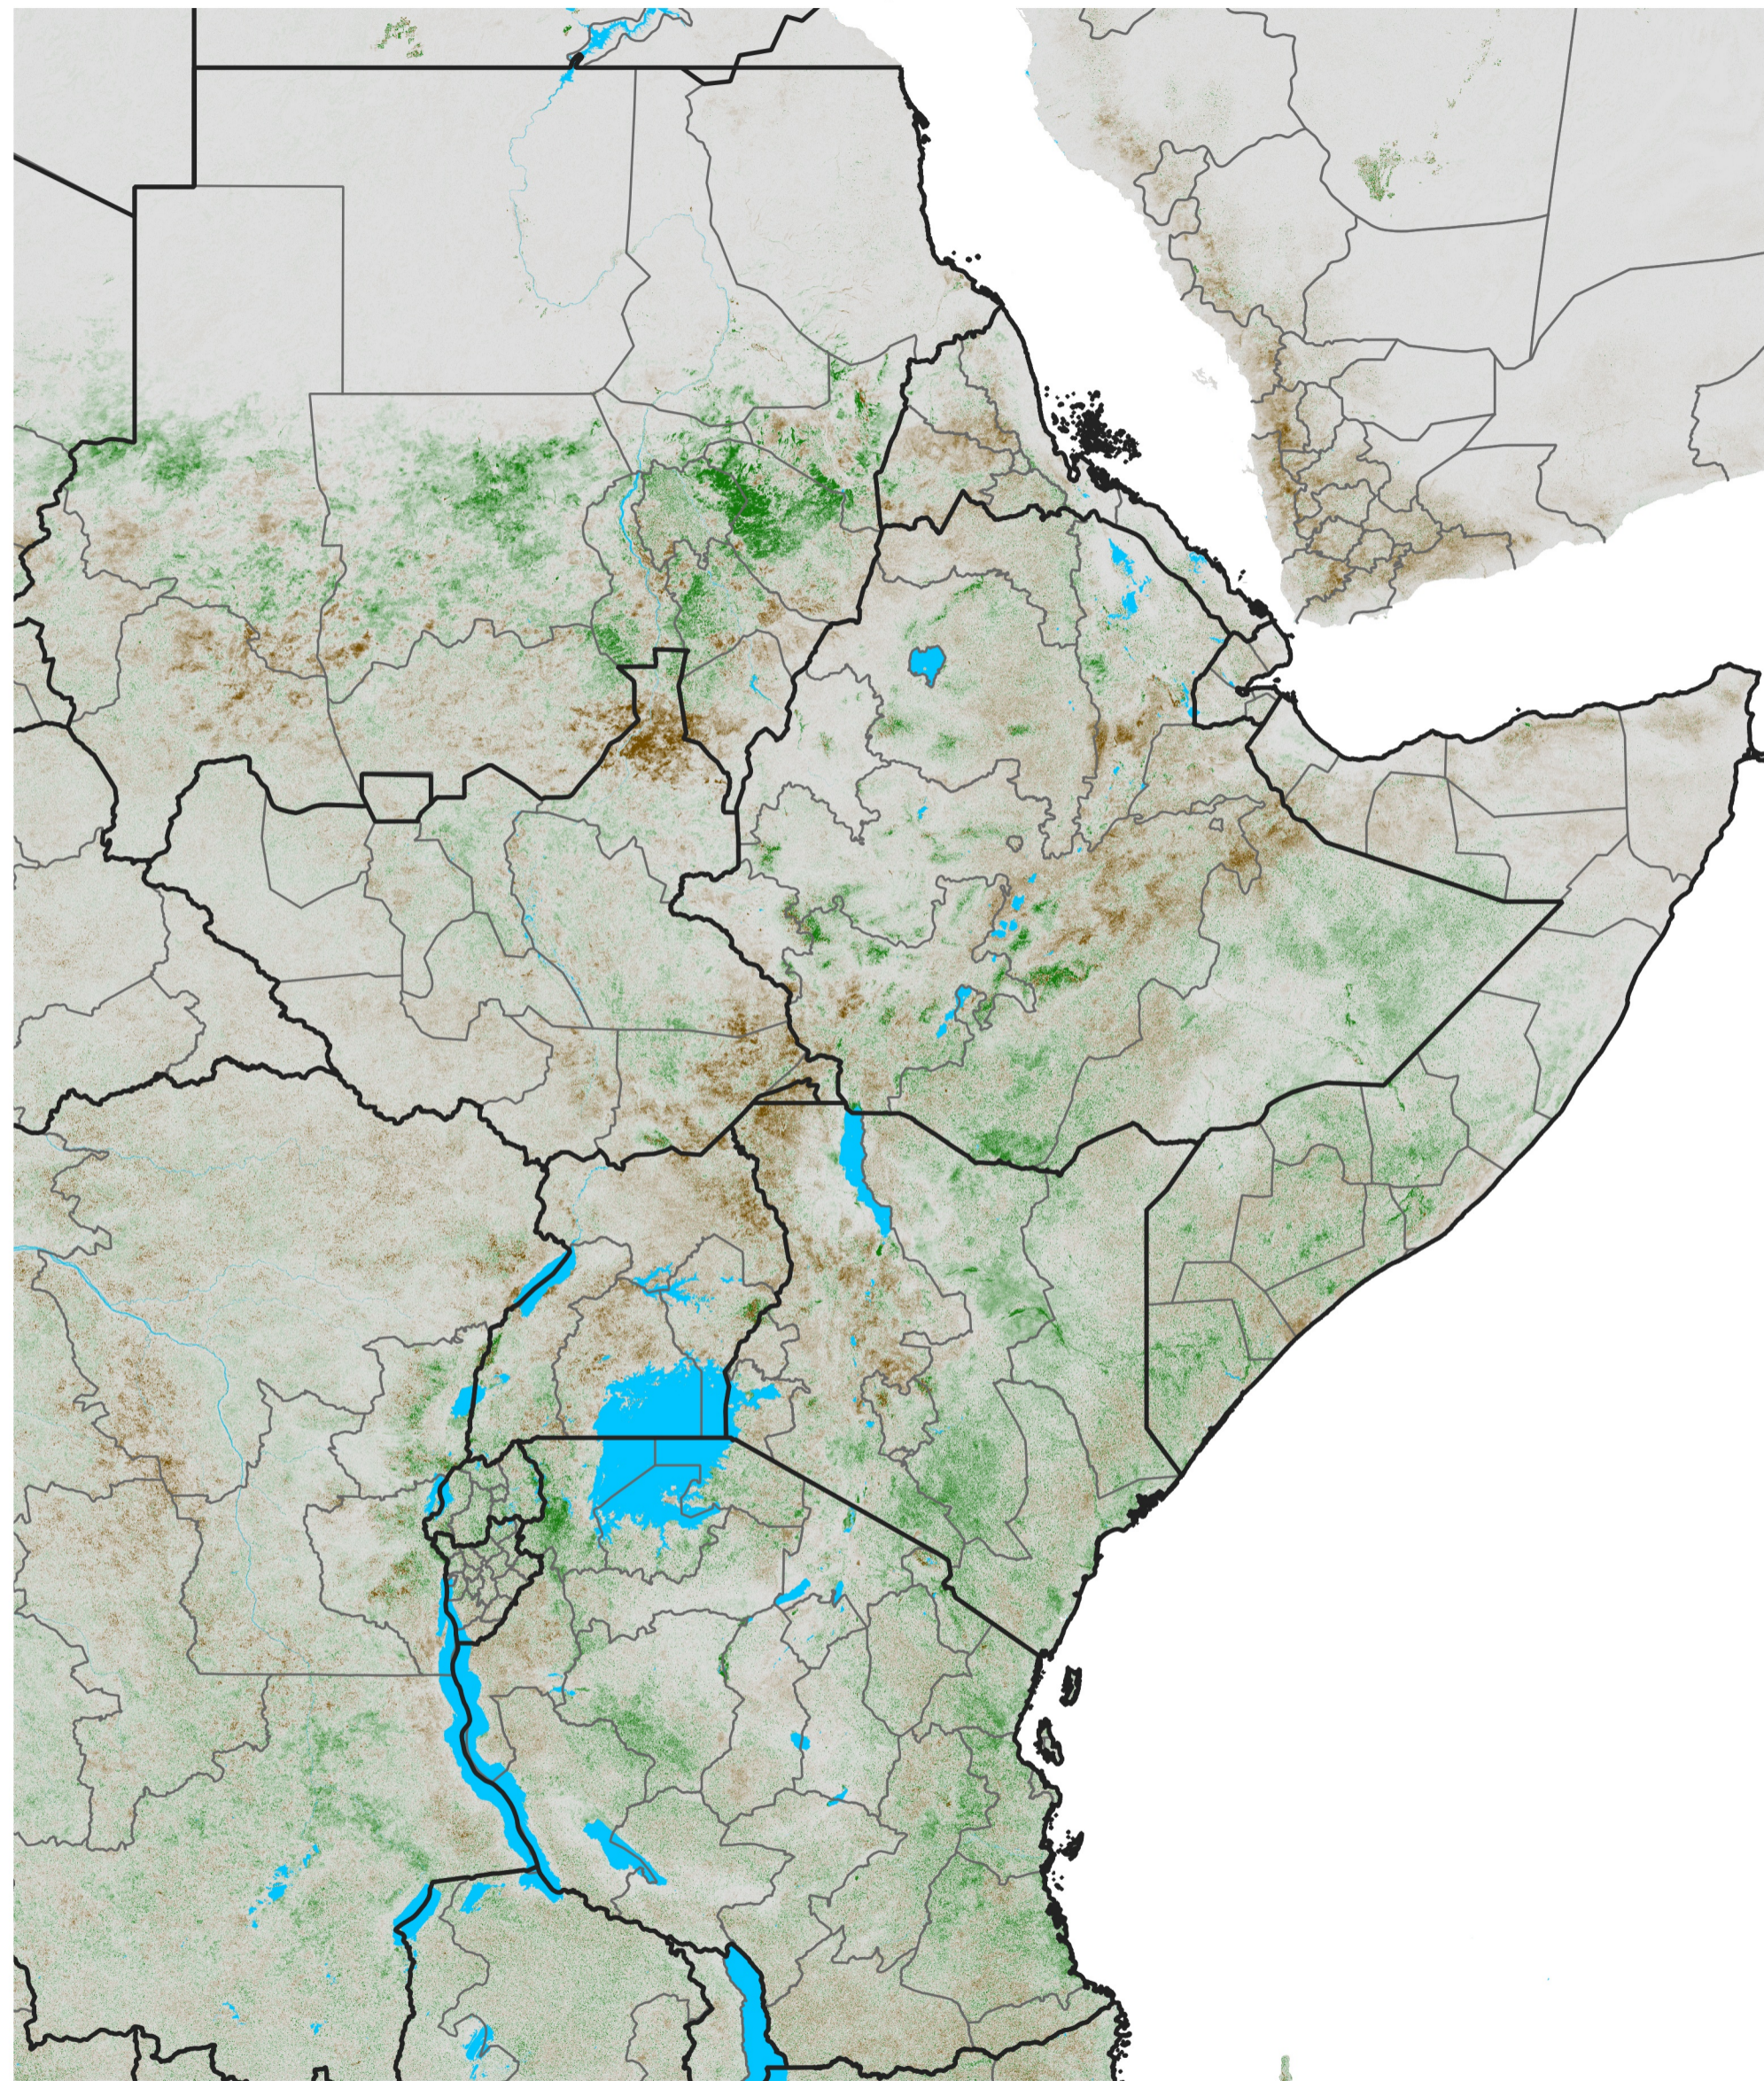

East Africa NDVI Anomaly

2018 minus Mean (2012 - 2021)

Period 53 / Sep 16 - 25, 2018

NDVI Anomaly

< -0.3 -0.2 -0.1 -0.05 0.05 0.1 0.2 >0.3

Negative

No Difference

Positive