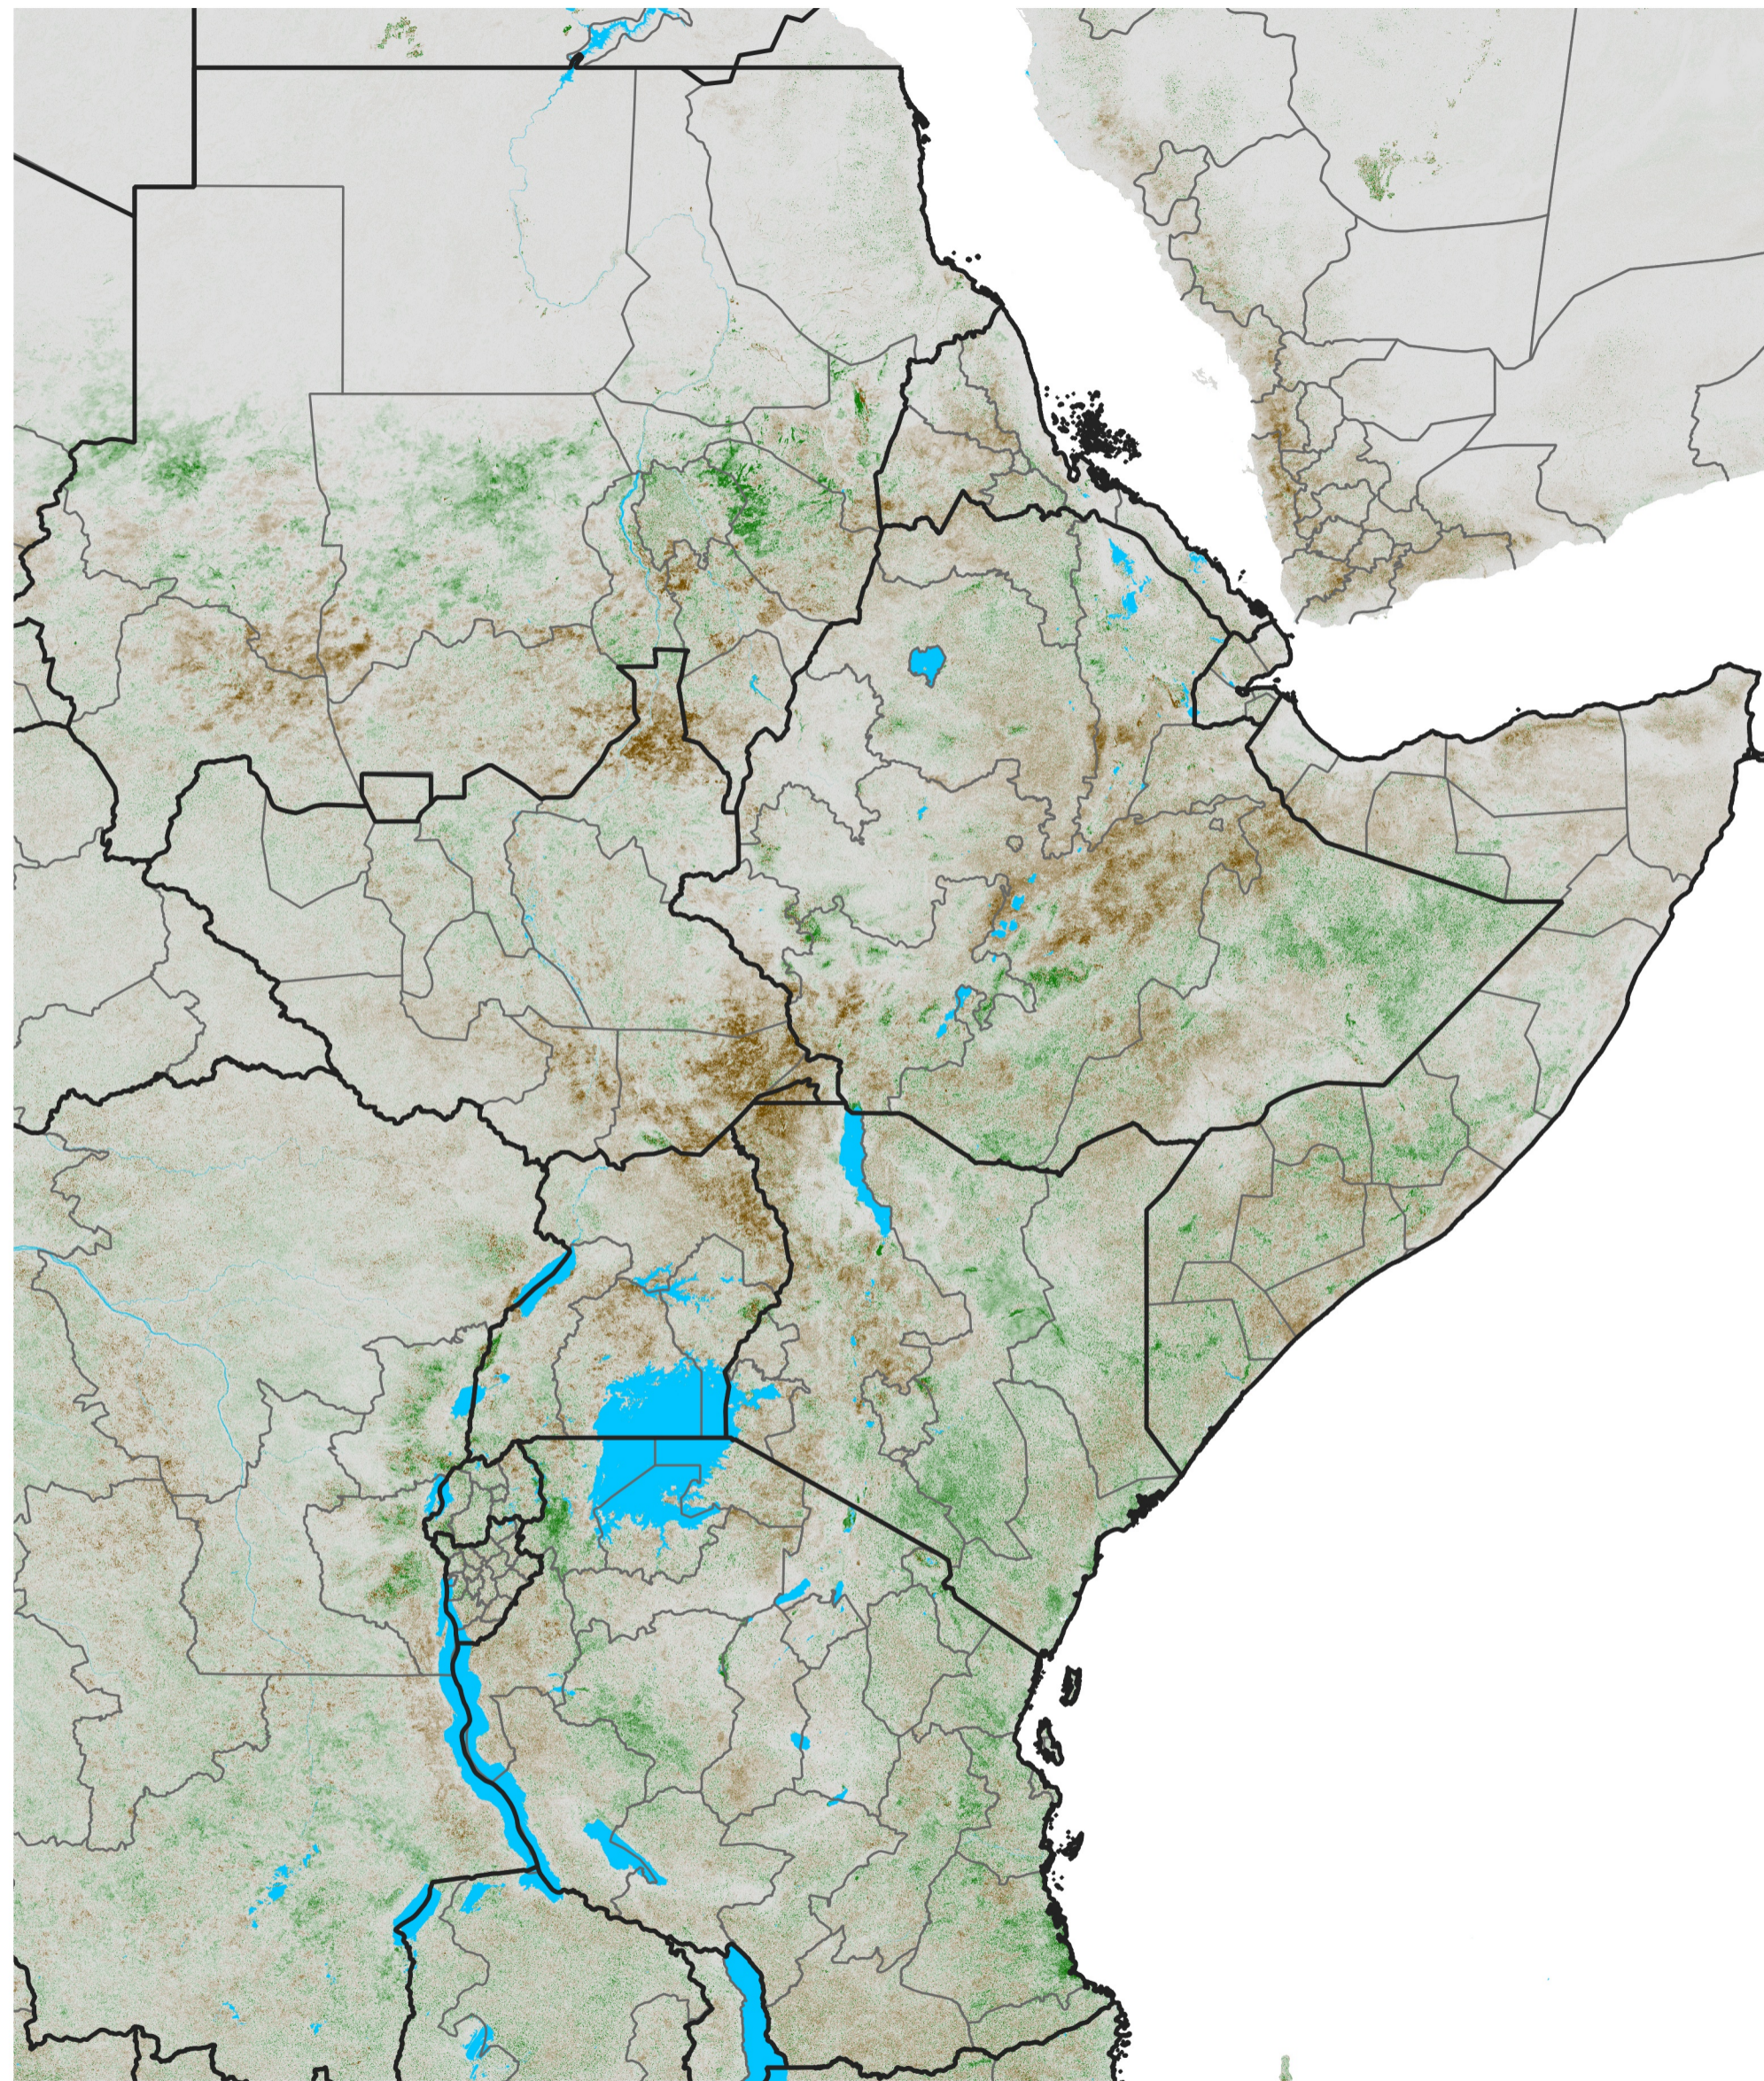

East Africa NDVI Anomaly

2018 minus Mean (2012 - 2021)

Period 56 / Oct 01 - 10, 2018

NDVI Anomaly

< -0.3 -0.2 -0.1 -0.05 0.05 0.1 0.2 >0.3

Negative

No Difference

Positive