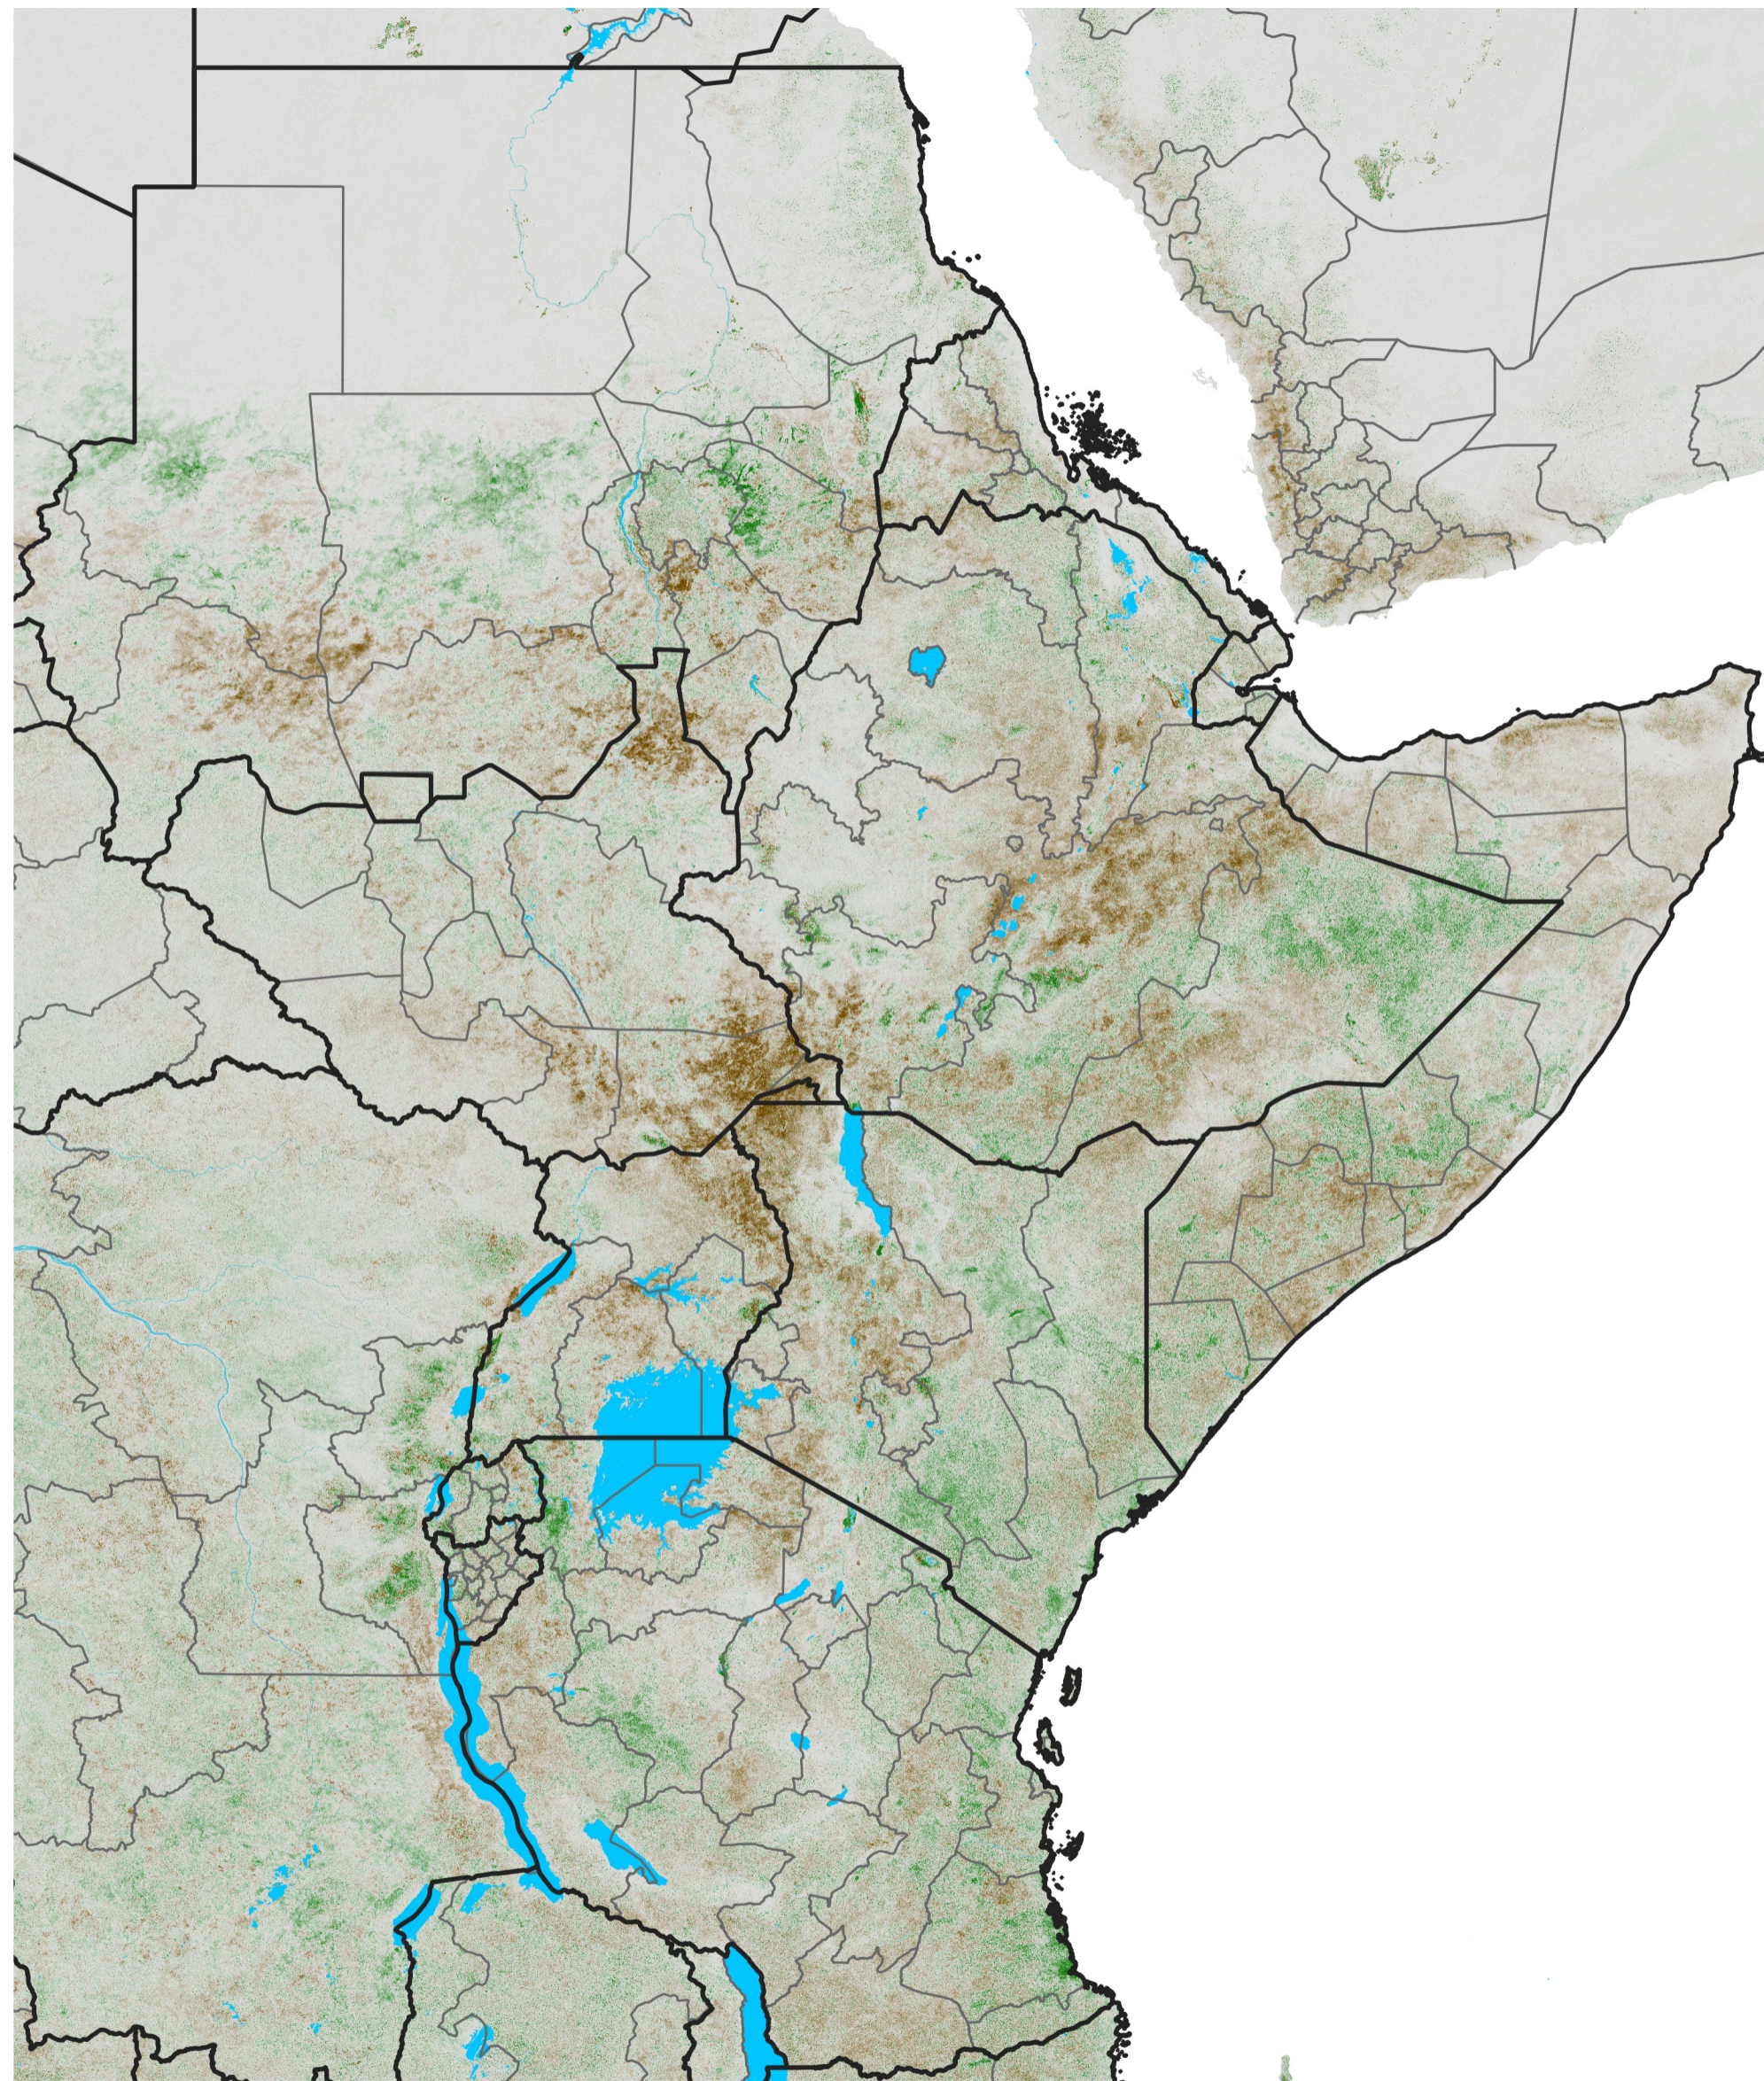

East Africa NDVI Anomaly

2018 minus Mean (2012 - 2021)

Period 57 / Oct 06 - 15, 2018

NDVI Anomaly

< -0.3 -0.2 -0.1 -0.05 0.05 0.1 0.2 >0.3

Negative

No Difference

Positive