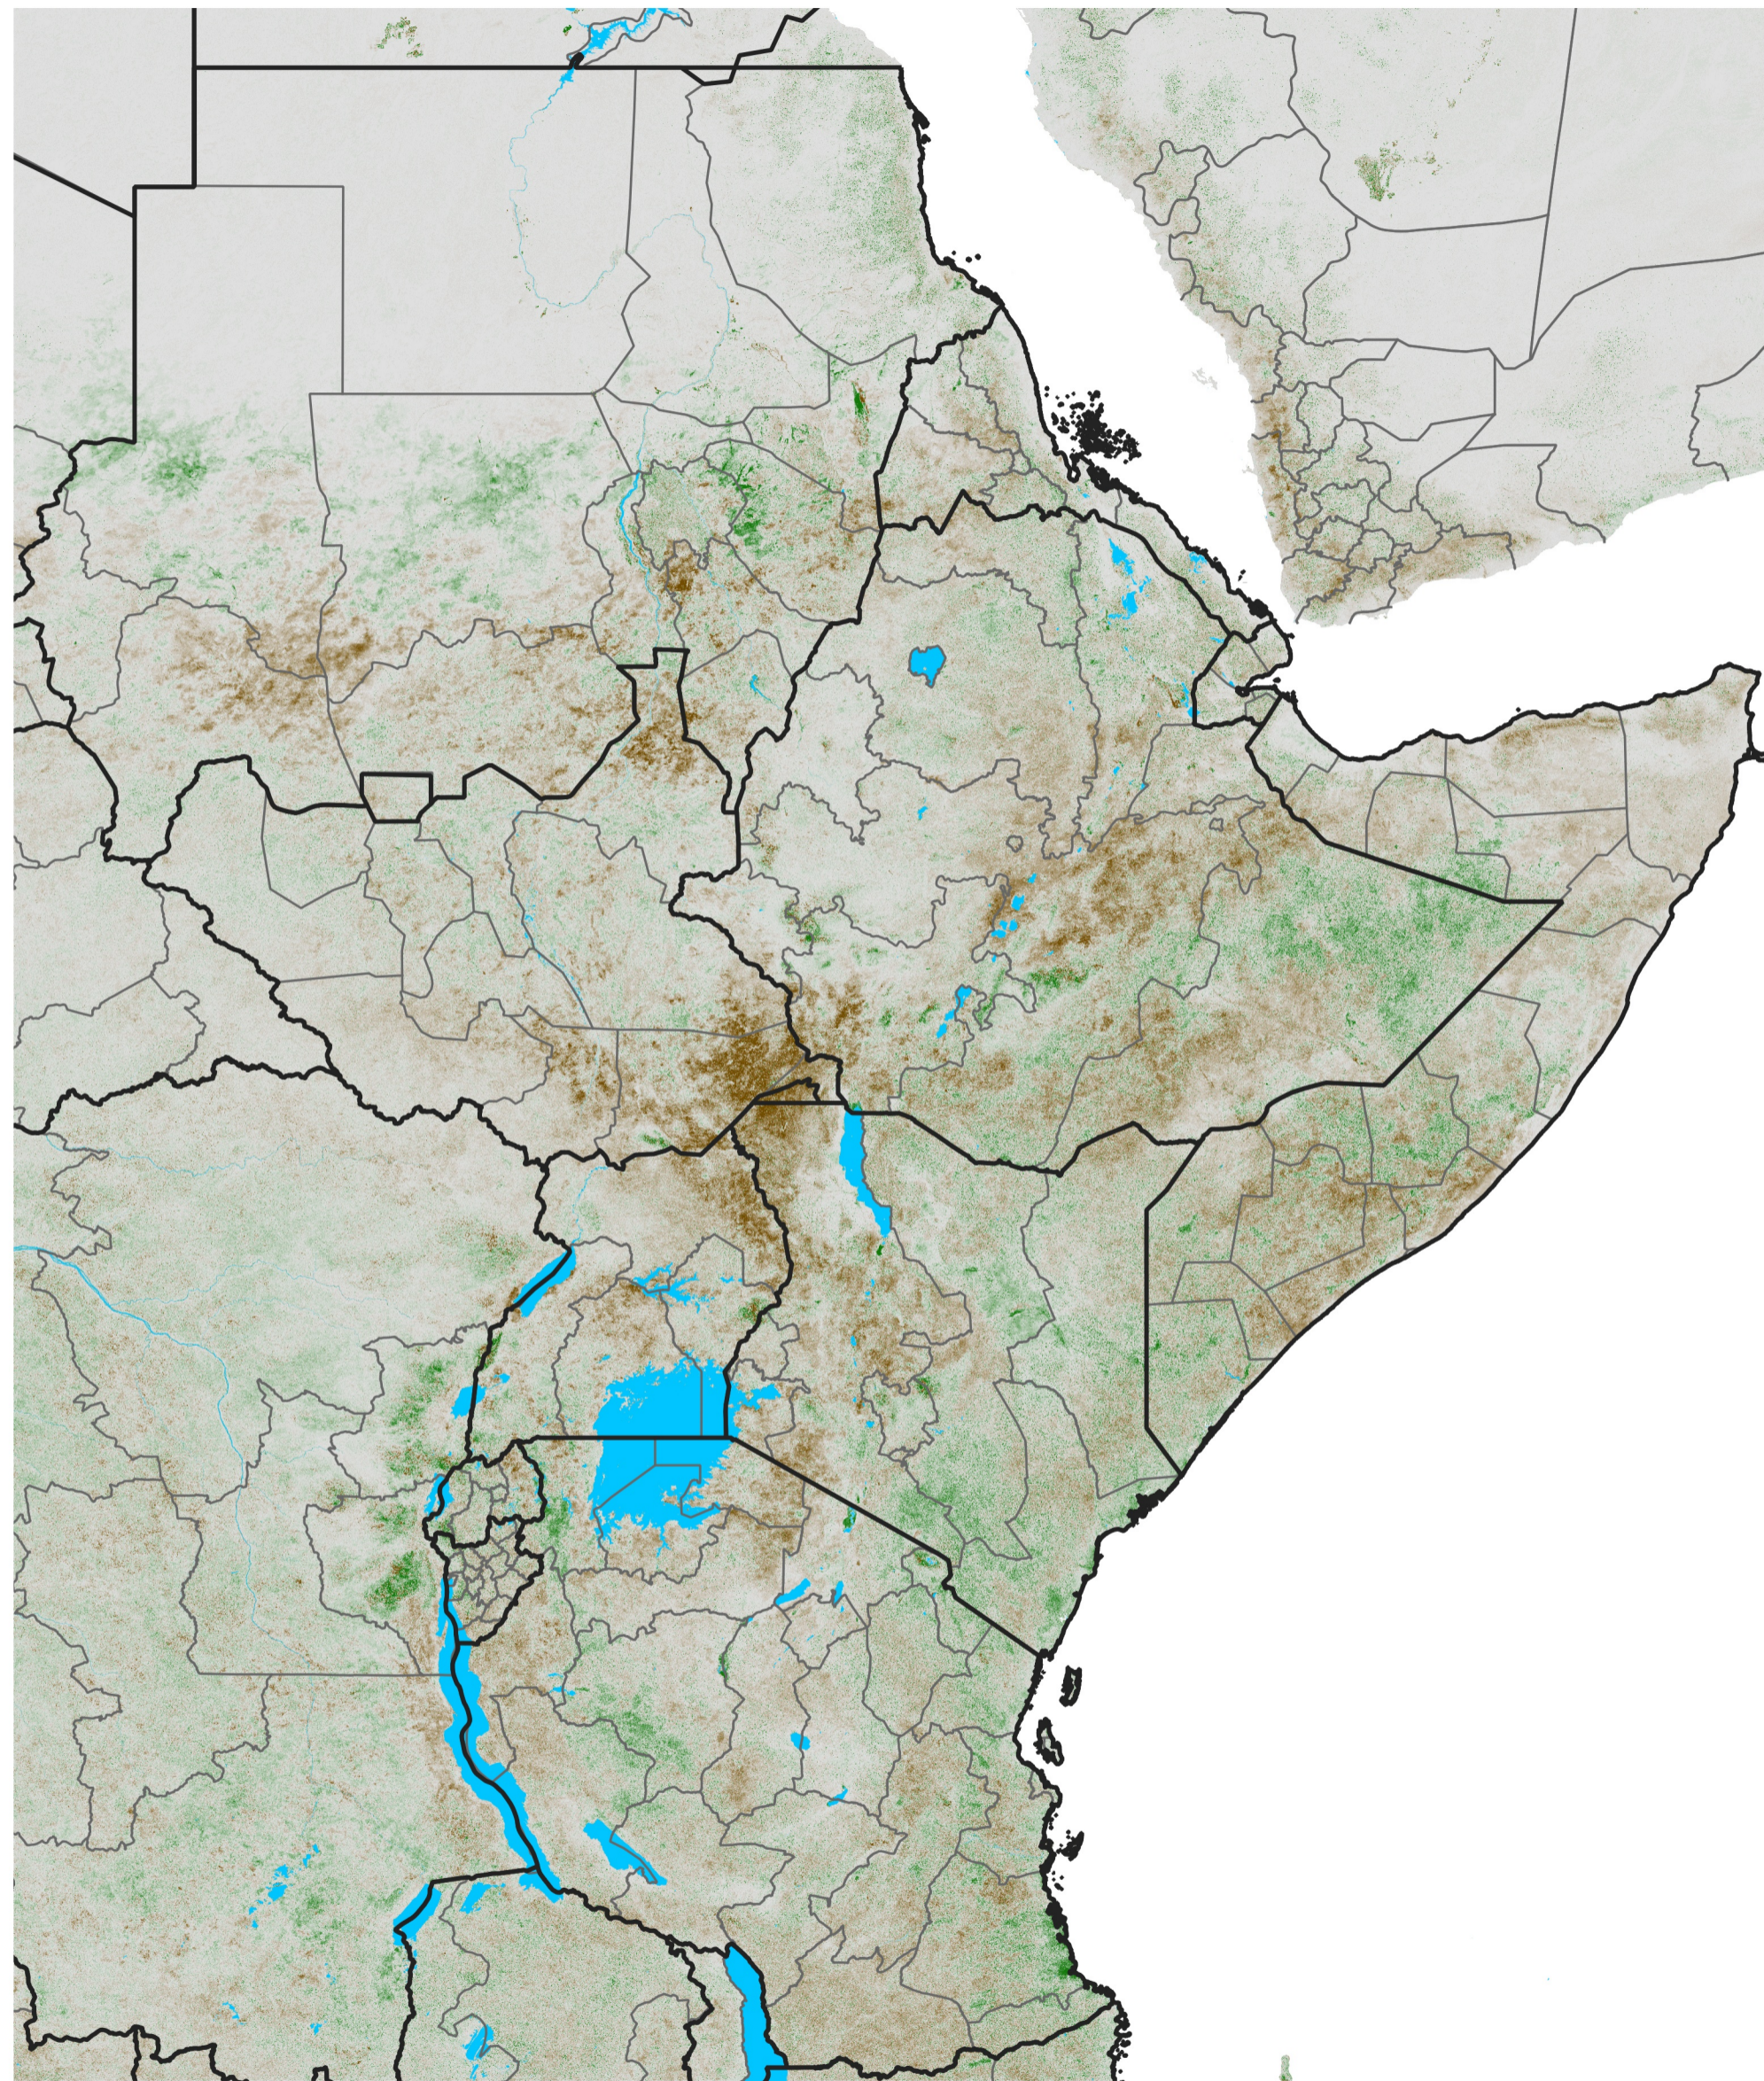

East Africa NDVI Anomaly

2018 minus Mean (2012 - 2021)

Period 58 / Oct 11 - 20, 2018

NDVI Anomaly

< -0.3 -0.2 -0.1 -0.05 0.05 0.1 0.2 >0.3

Negative

No Difference

Positive