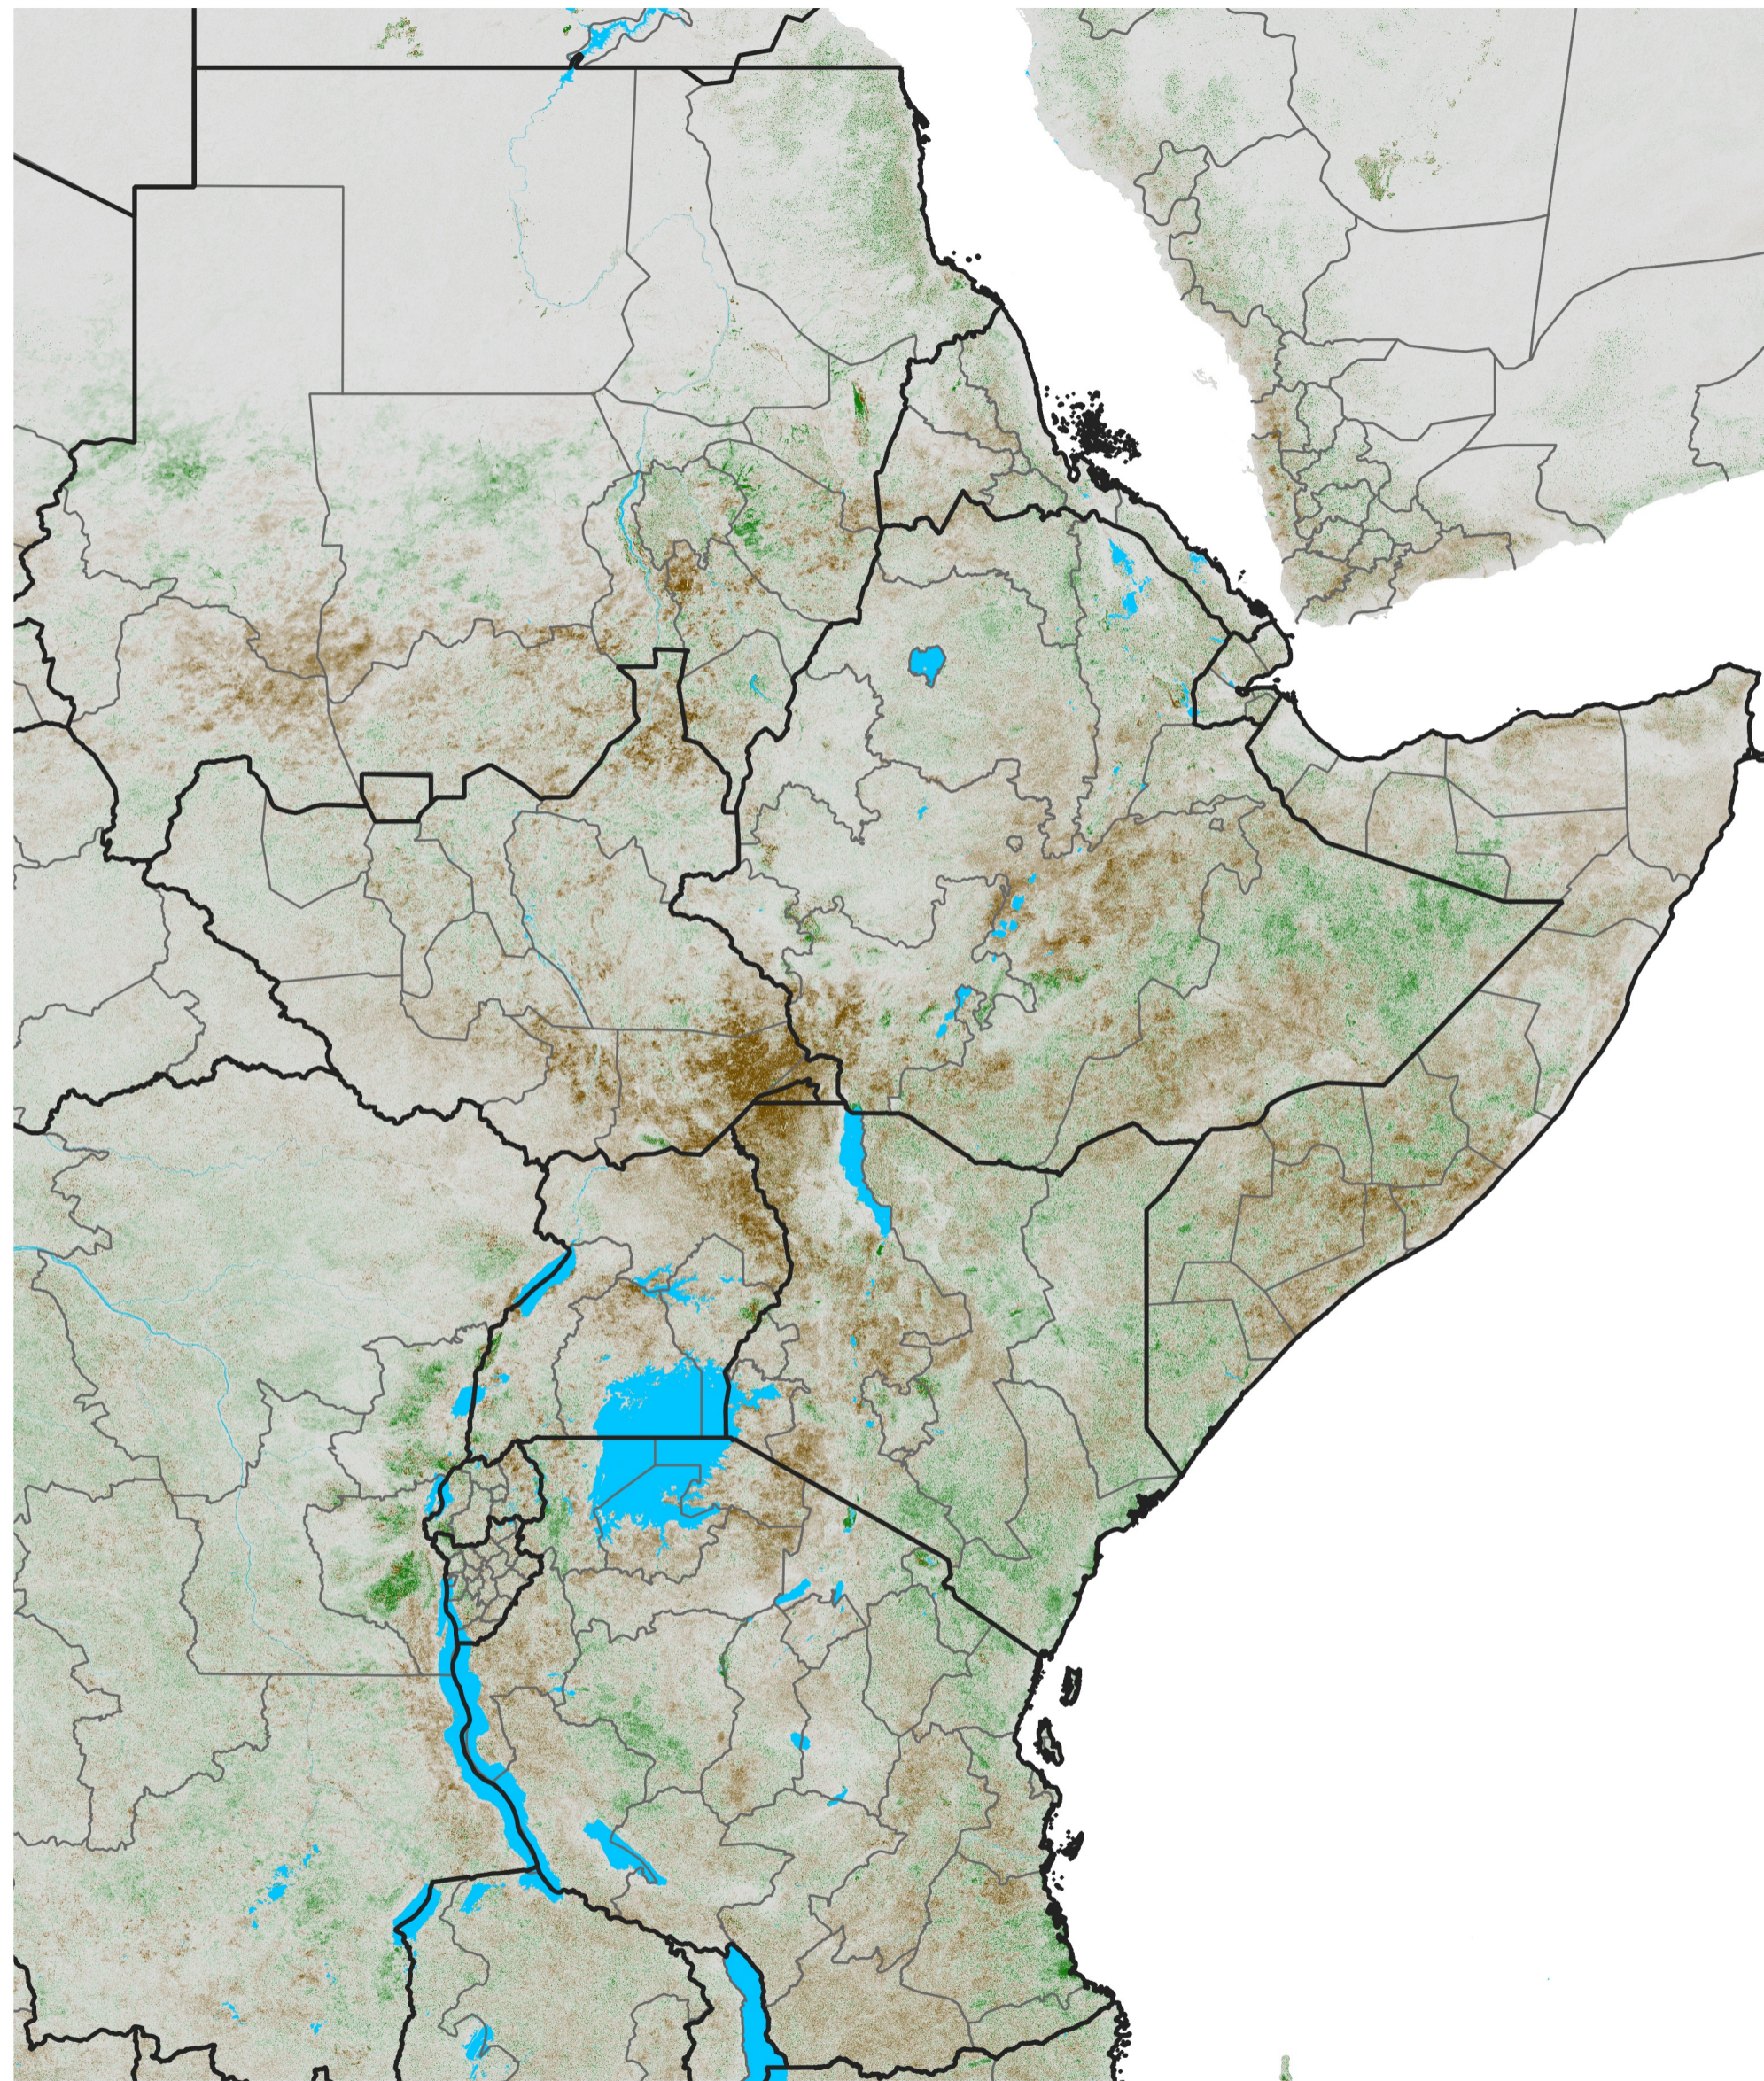

# East Africa NDVI Anomaly

2018 minus Mean (2012 - 2021)

Period 59 / Oct 16 - 25, 2018

## NDVI Anomaly

< -0.3   -0.2   -0.1   -0.05   0.05   0.1   0.2   >0.3

Negative

No Difference

Positive