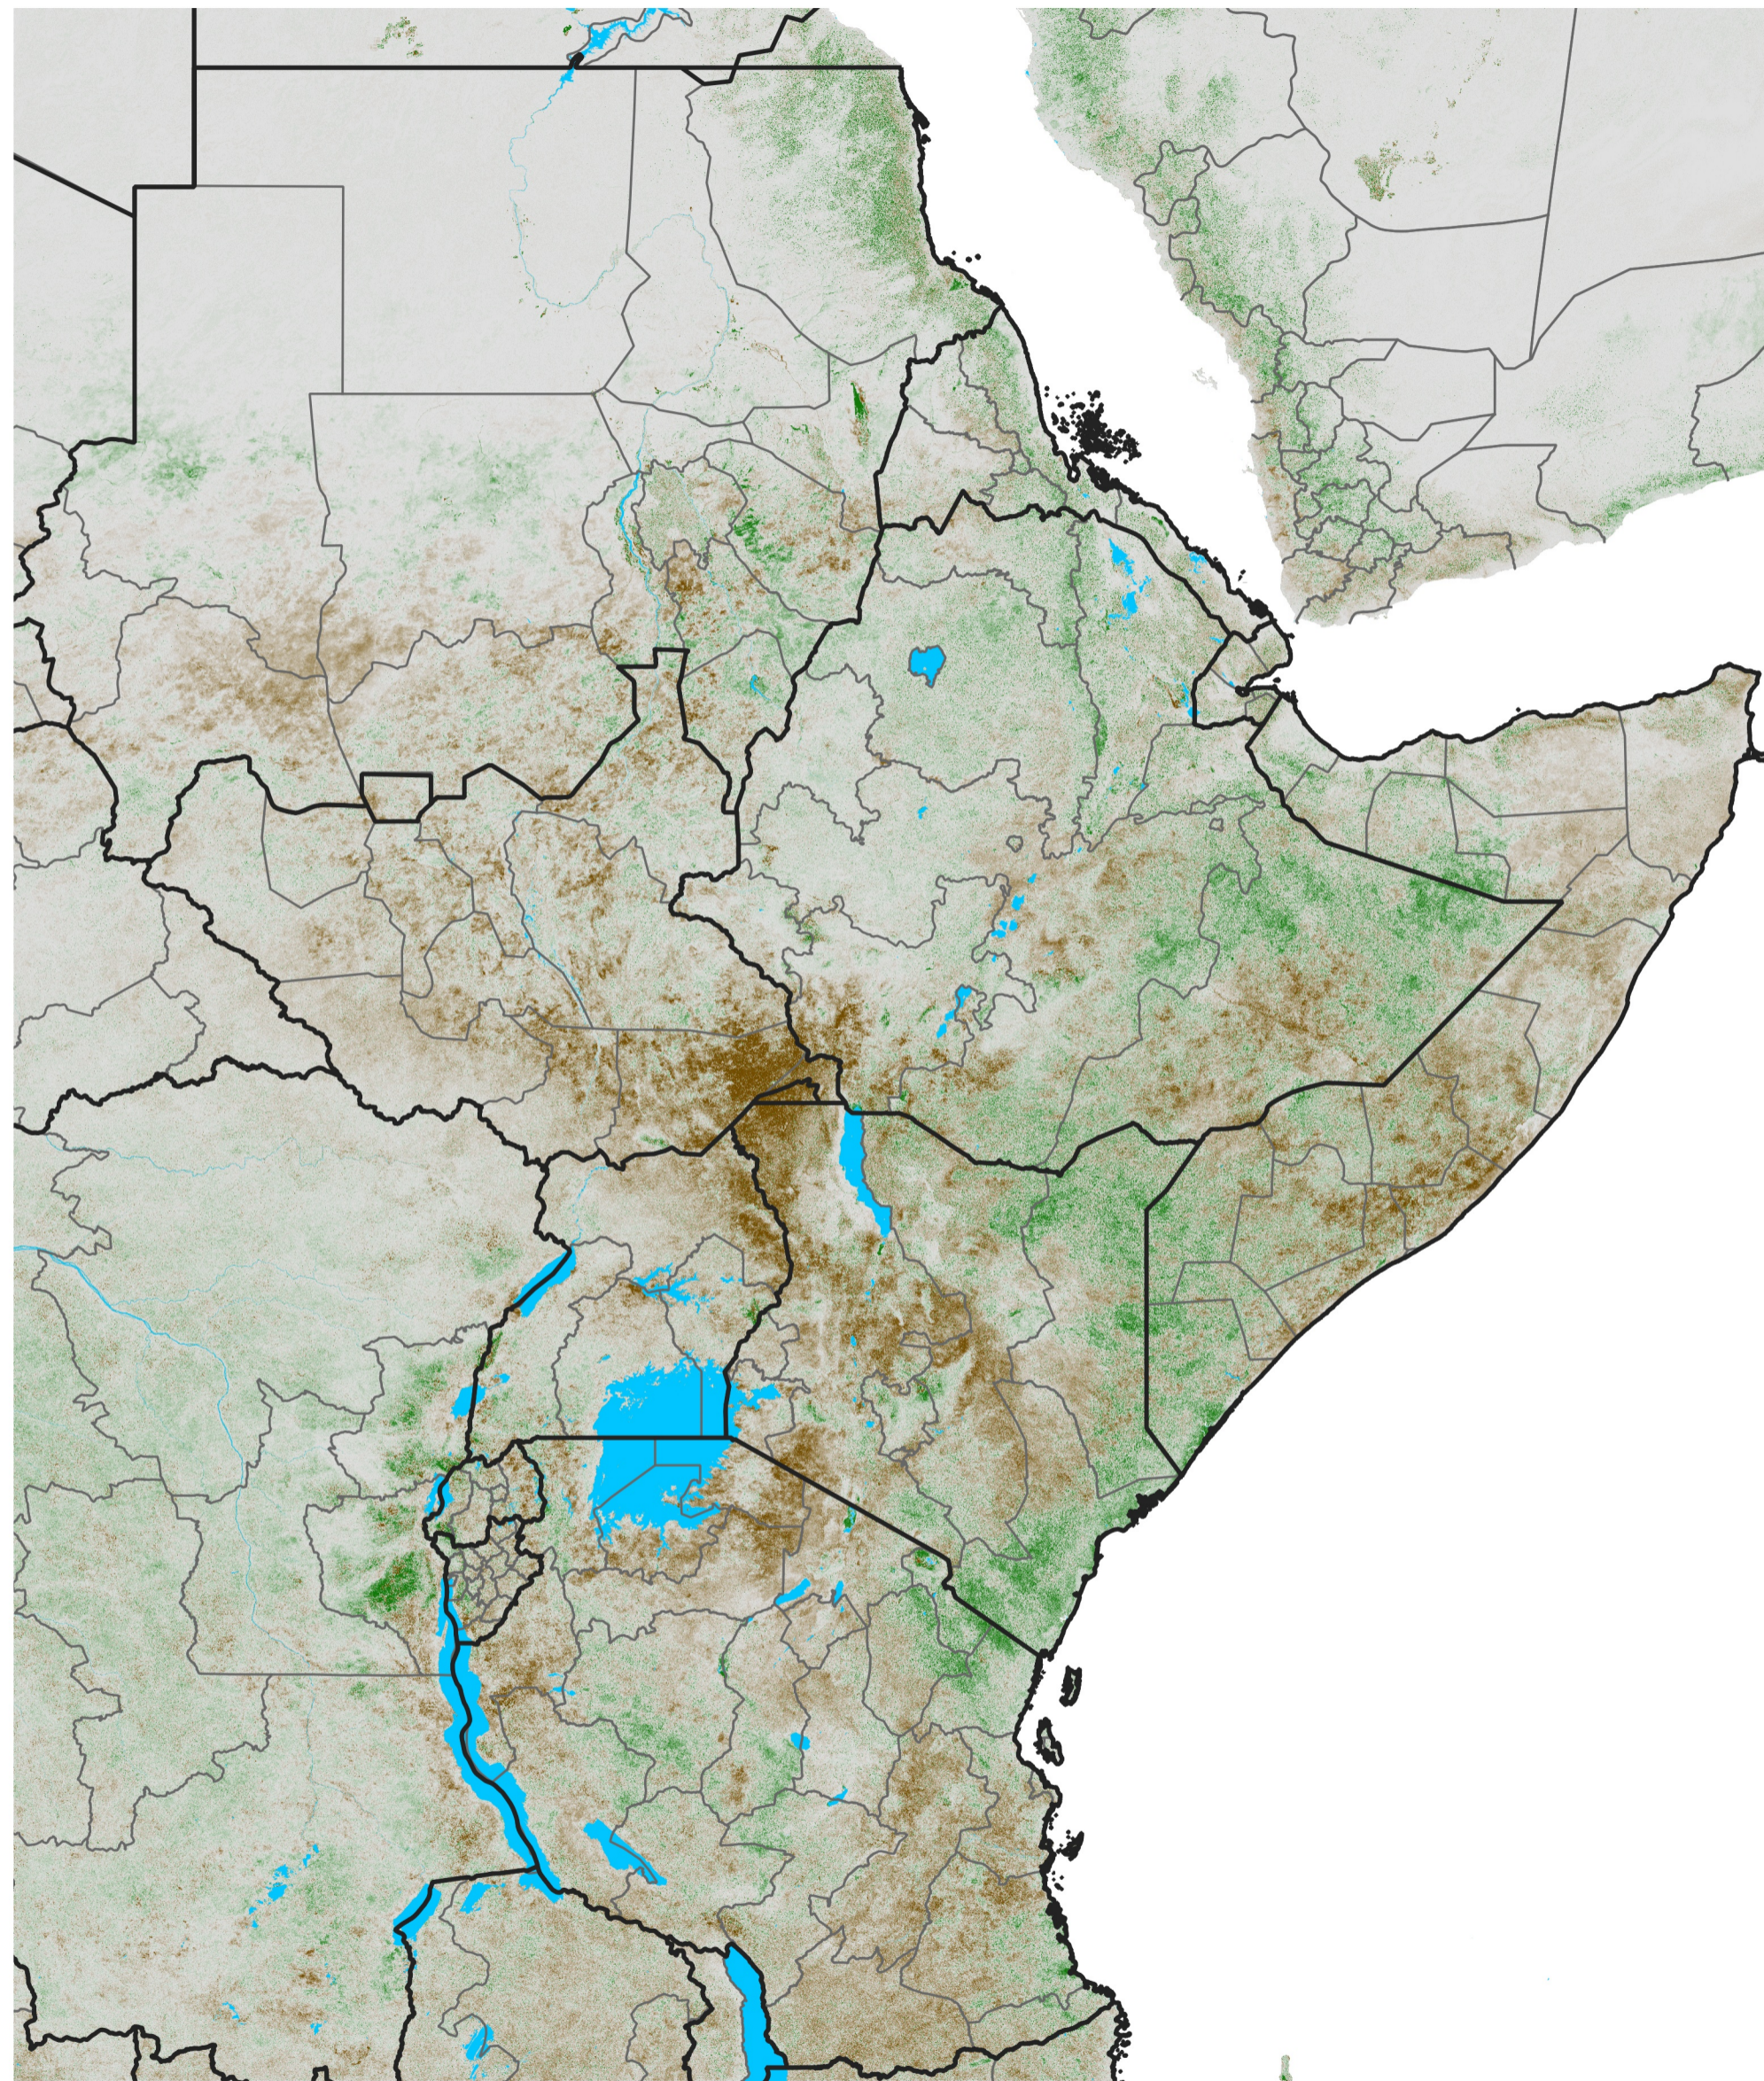

East Africa NDVI Anomaly

2018 minus Mean (2012 - 2021)

Period 62 / Nov 01 - 10, 2018

NDVI Anomaly

< -0.3 -0.2 -0.1 -0.05 0.05 0.1 0.2 >0.3

Negative

No Difference

Positive