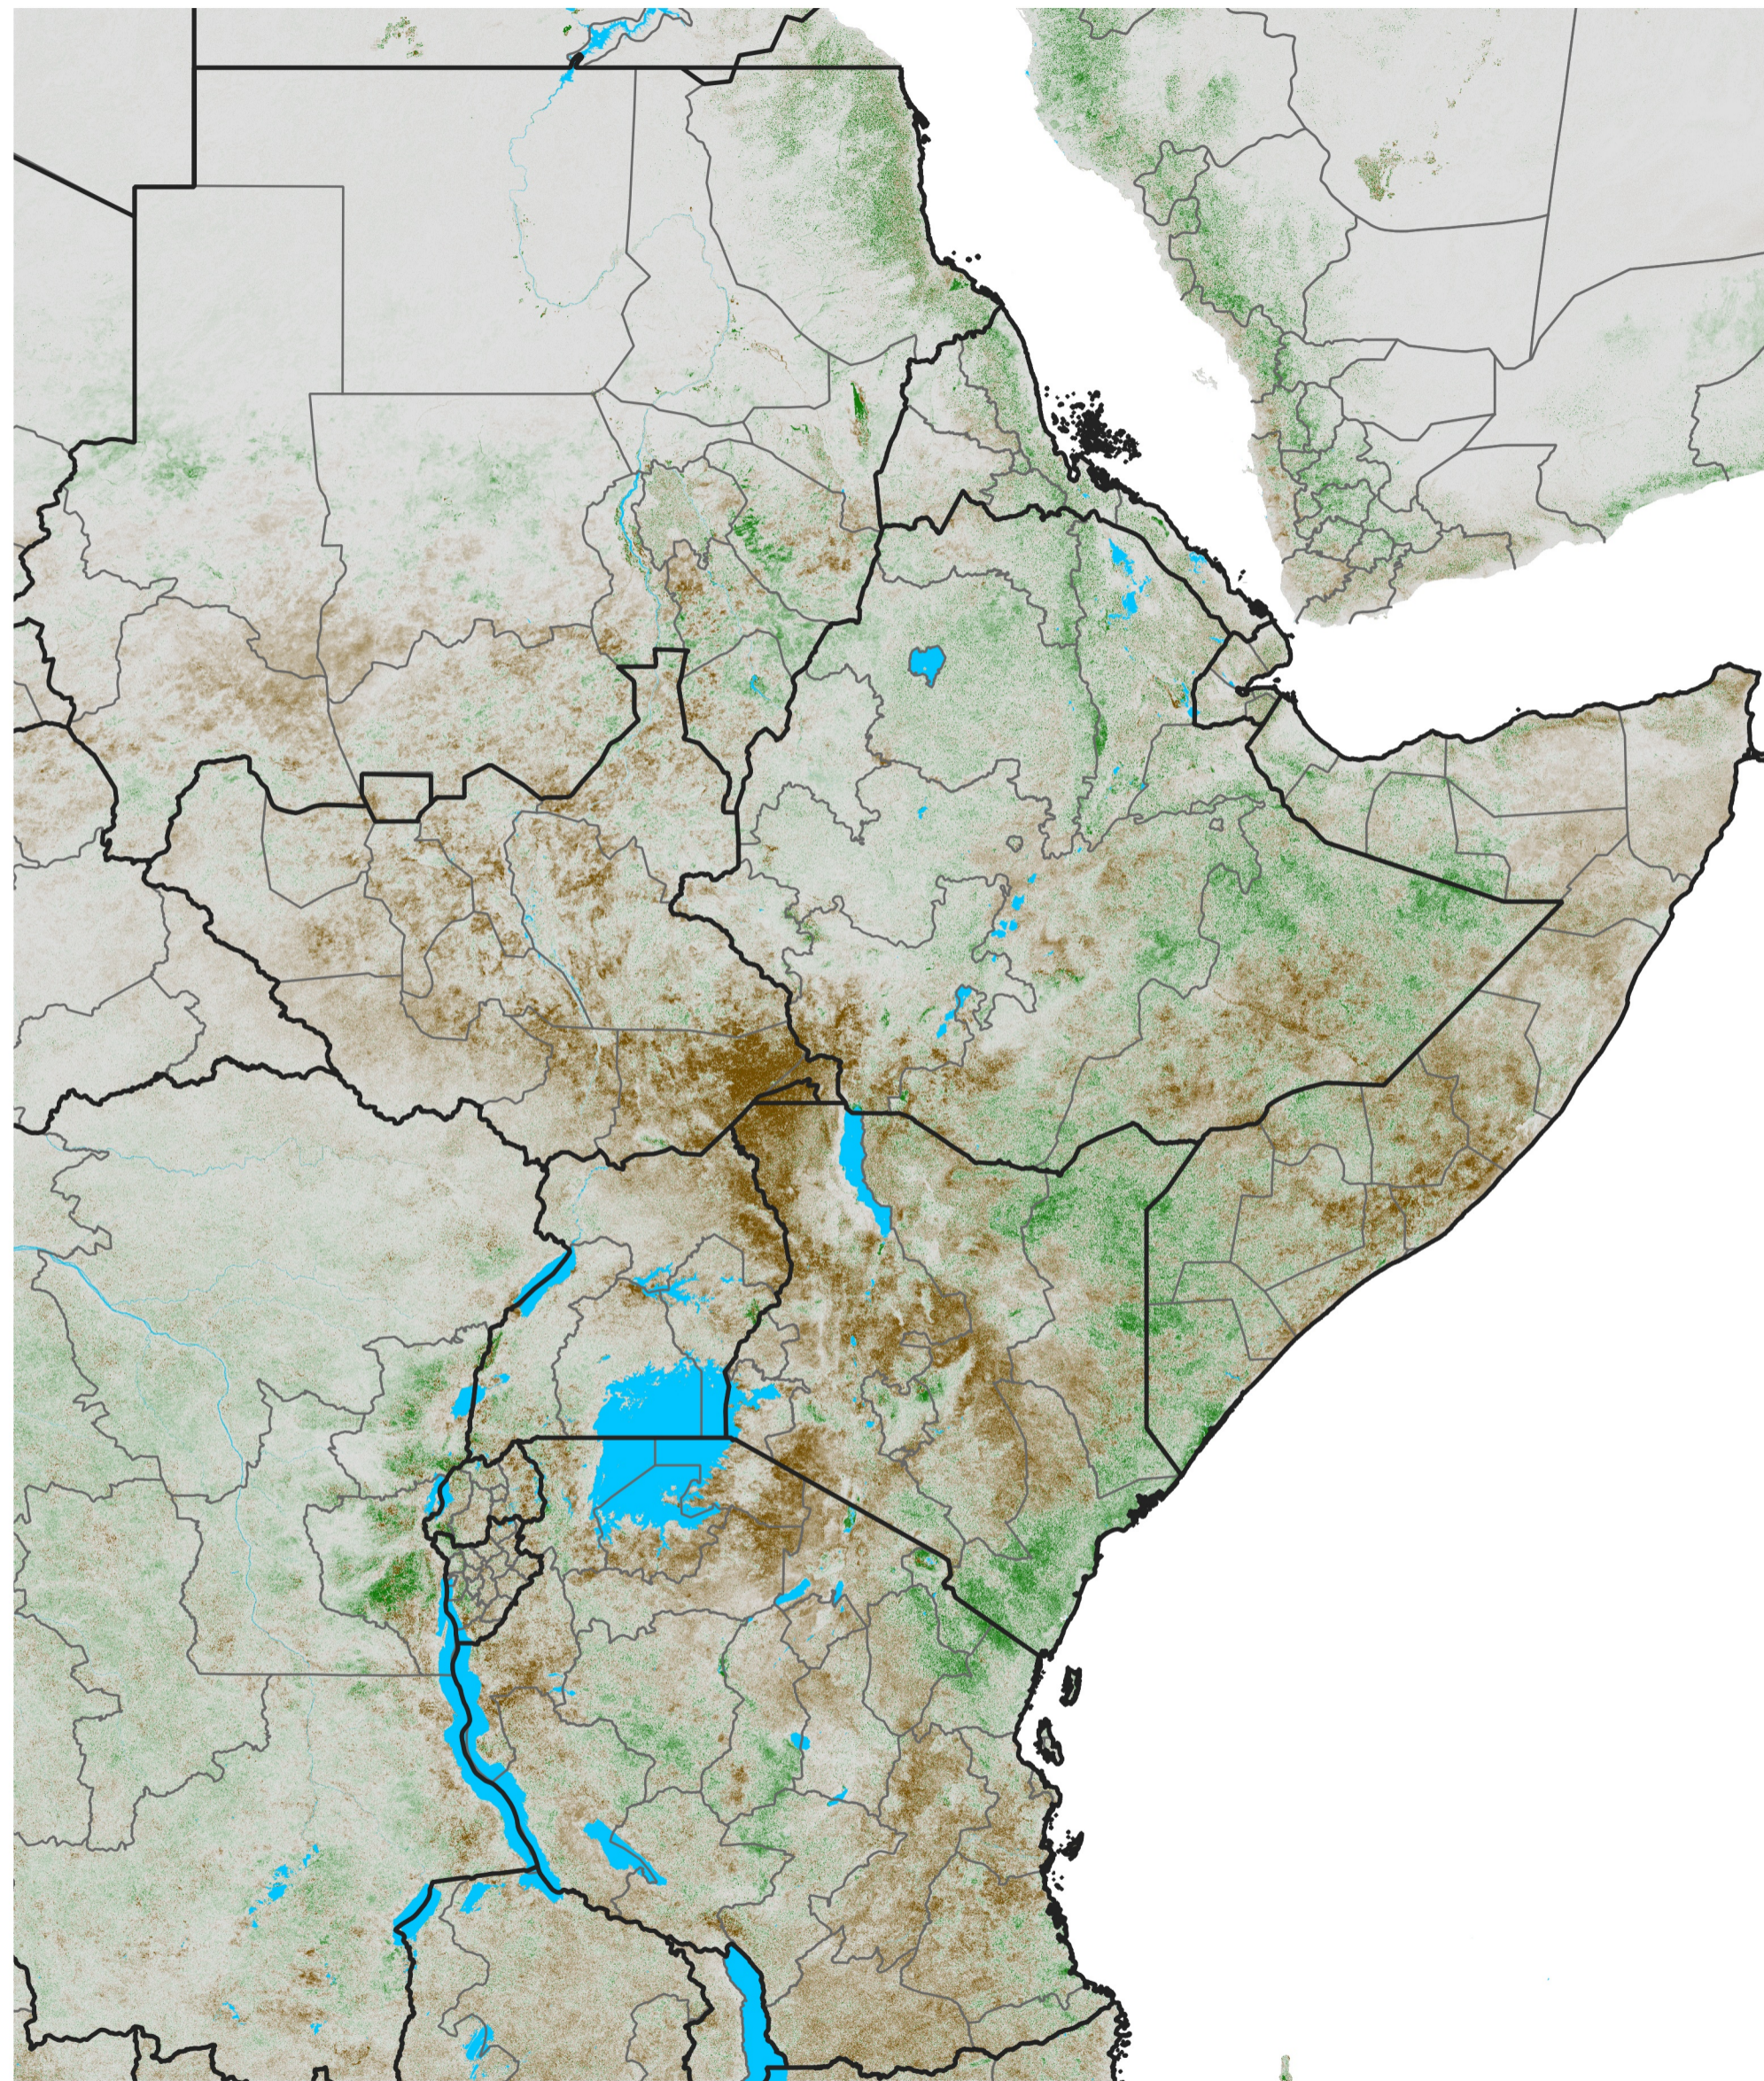

East Africa NDVI Anomaly

2018 minus Mean (2012 - 2021)

Period 63 / Nov 06 - 15, 2018

NDVI Anomaly

< -0.3 -0.2 -0.1 -0.05 0.05 0.1 0.2 >0.3

Negative

No Difference

Positive