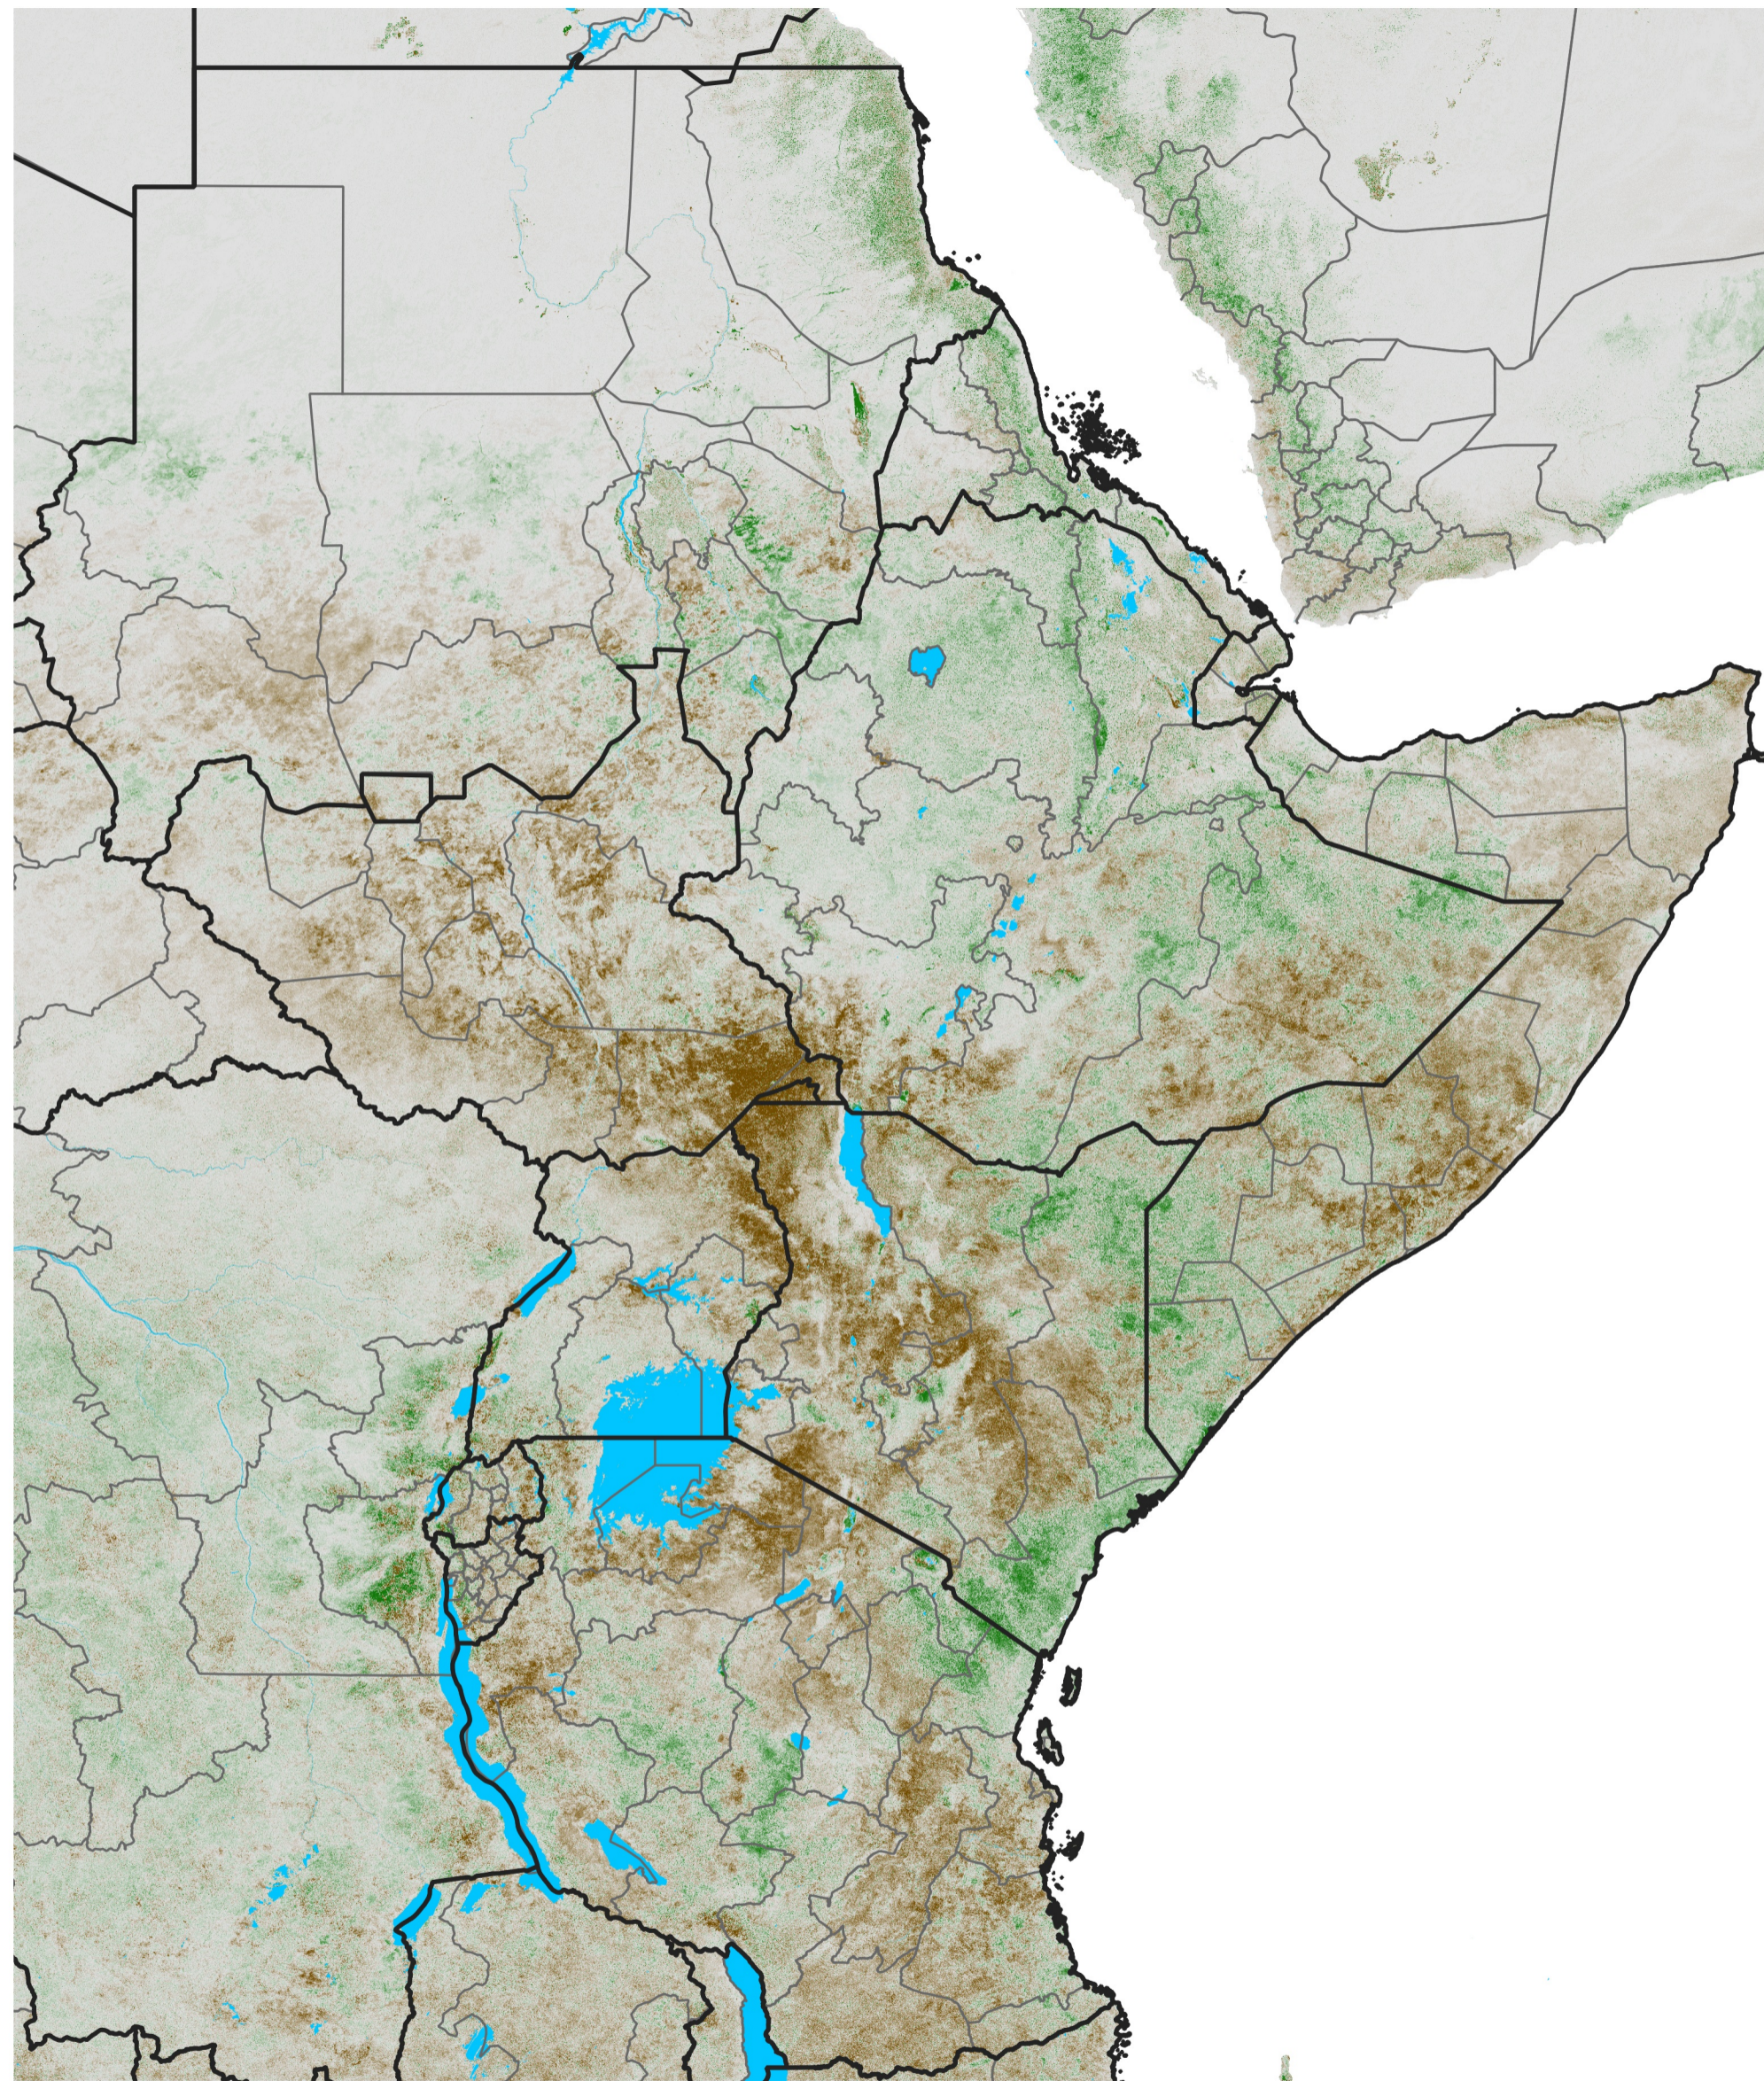

East Africa NDVI Anomaly

2018 minus Mean (2012 - 2021)

Period 64 / Nov 11 - 20, 2018

NDVI Anomaly

< -0.3 -0.2 -0.1 -0.05 0.05 0.1 0.2 >0.3

Negative

No Difference

Positive