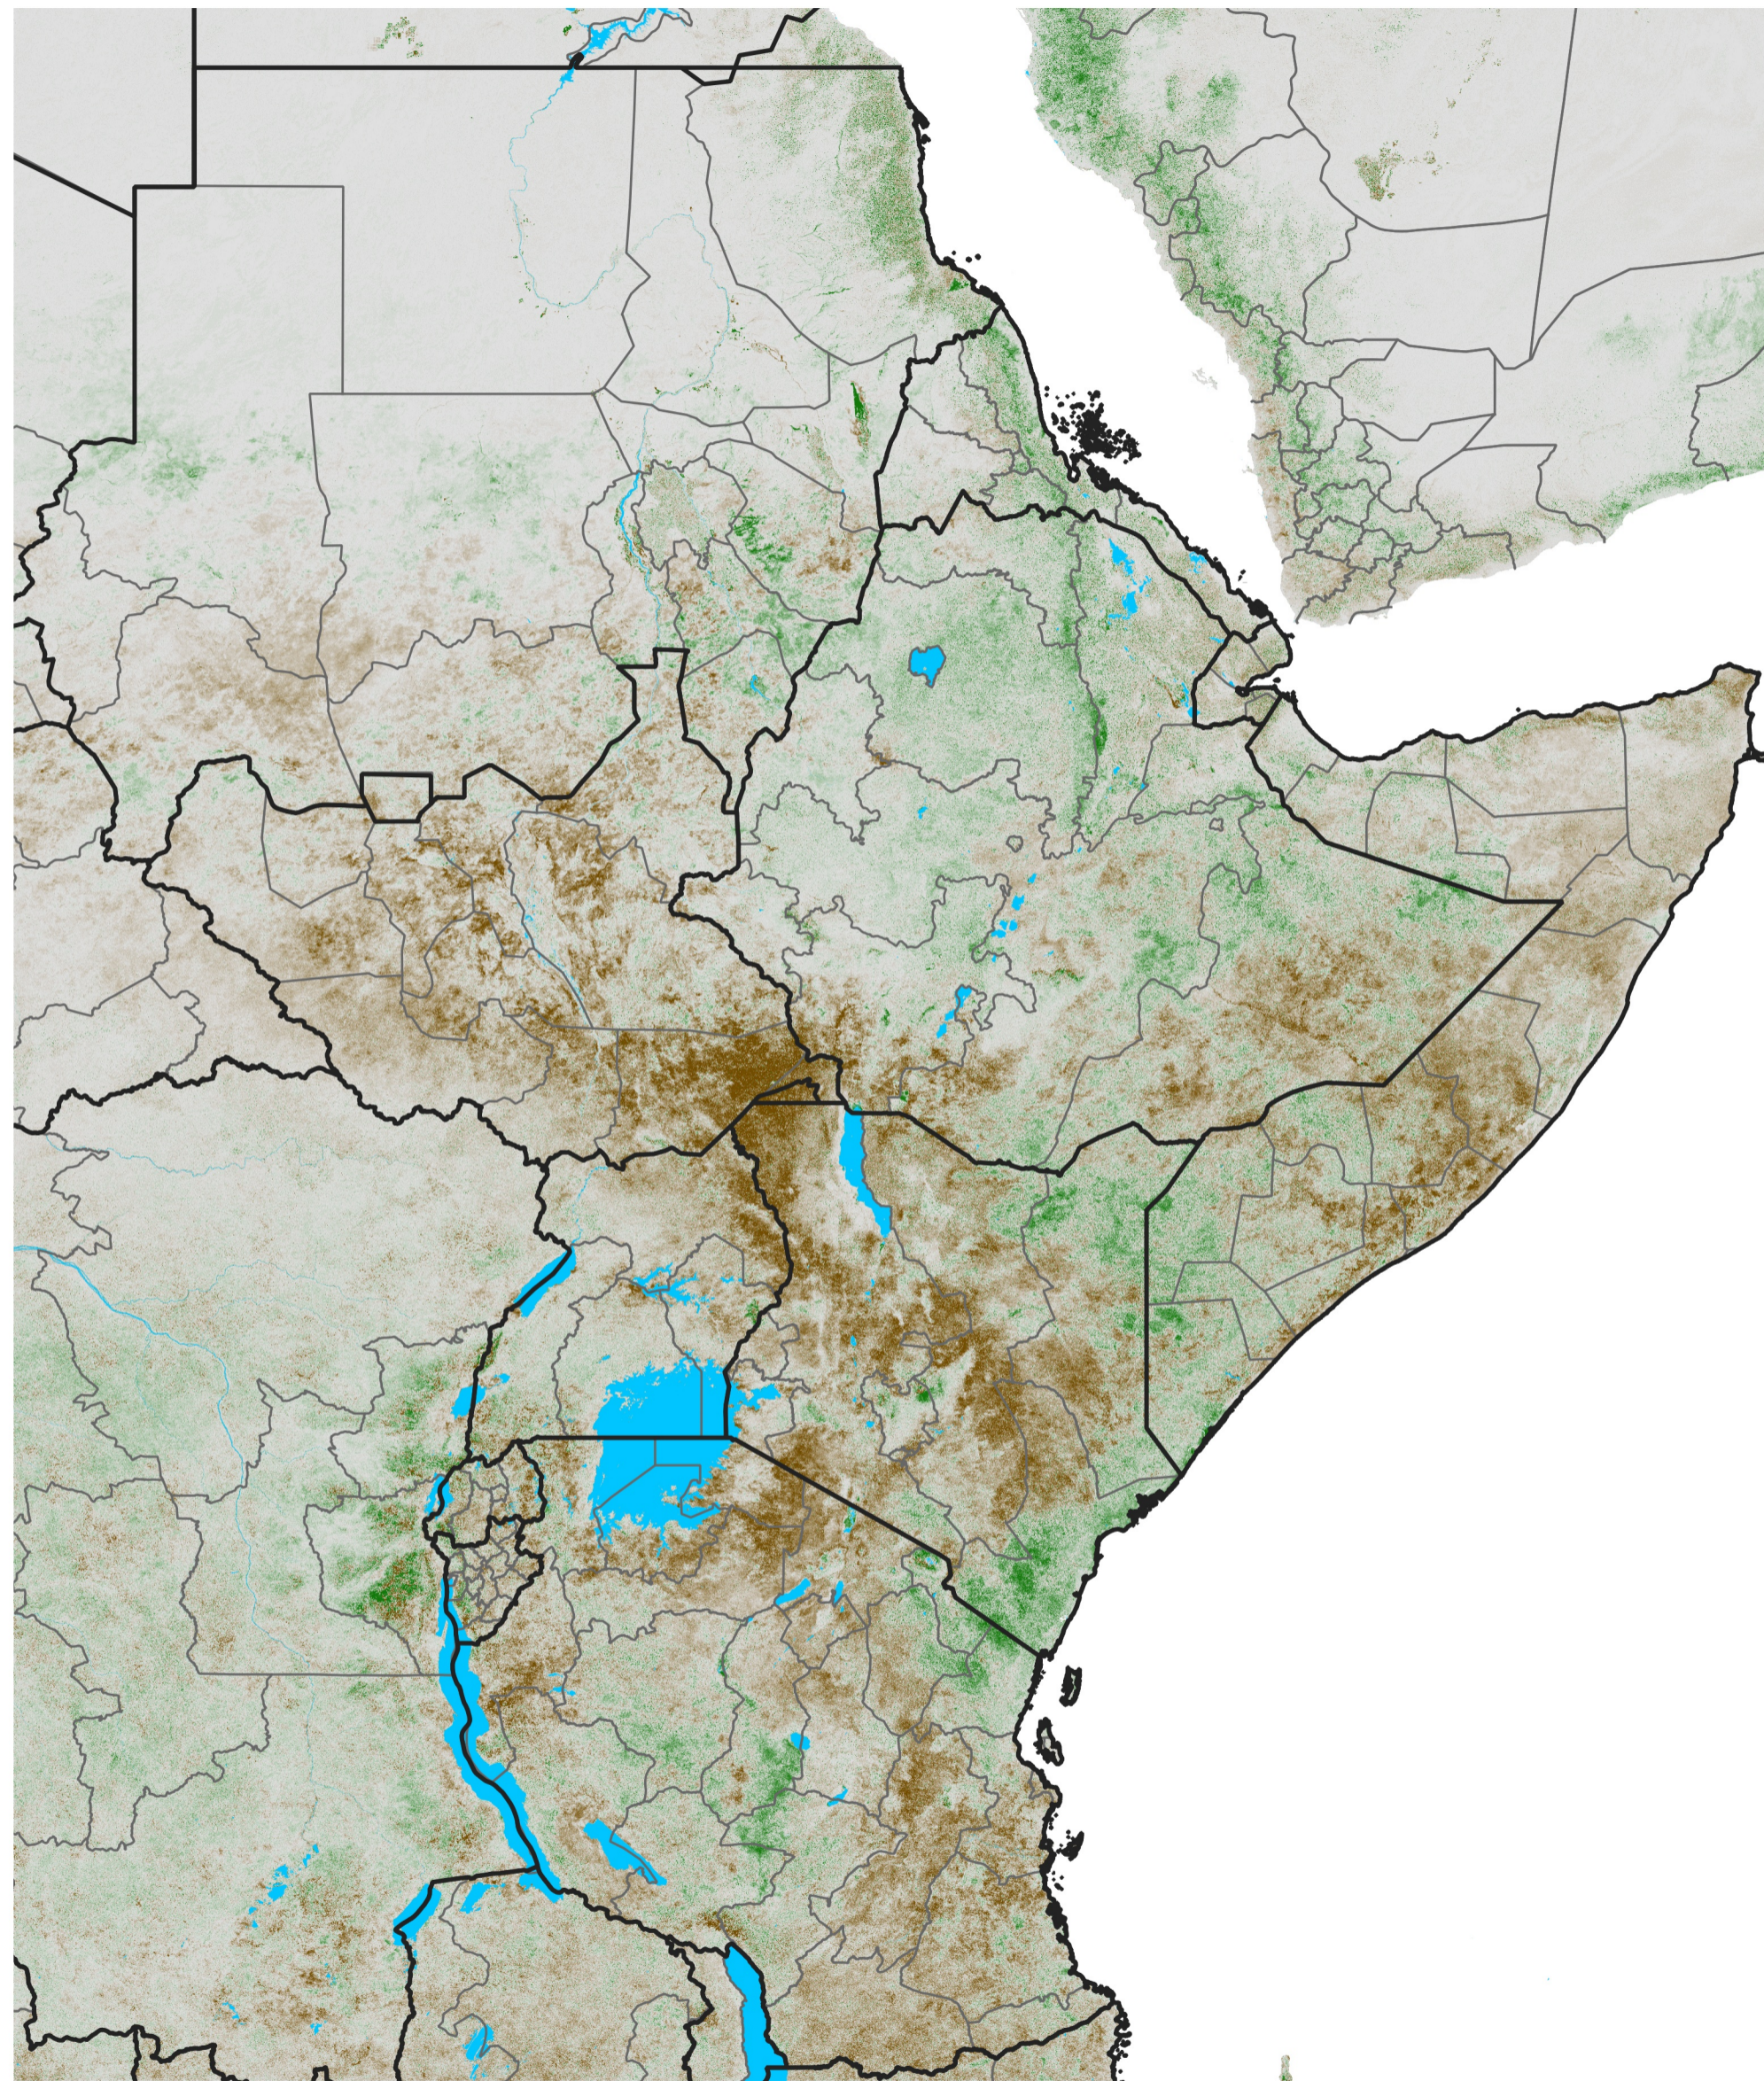

East Africa NDVI Anomaly

2018 minus Mean (2012 - 2021)

Period 65 / Nov 16 - 25, 2018

NDVI Anomaly

< -0.3 -0.2 -0.1 -0.05 0.05 0.1 0.2 >0.3

Negative

No Difference

Positive