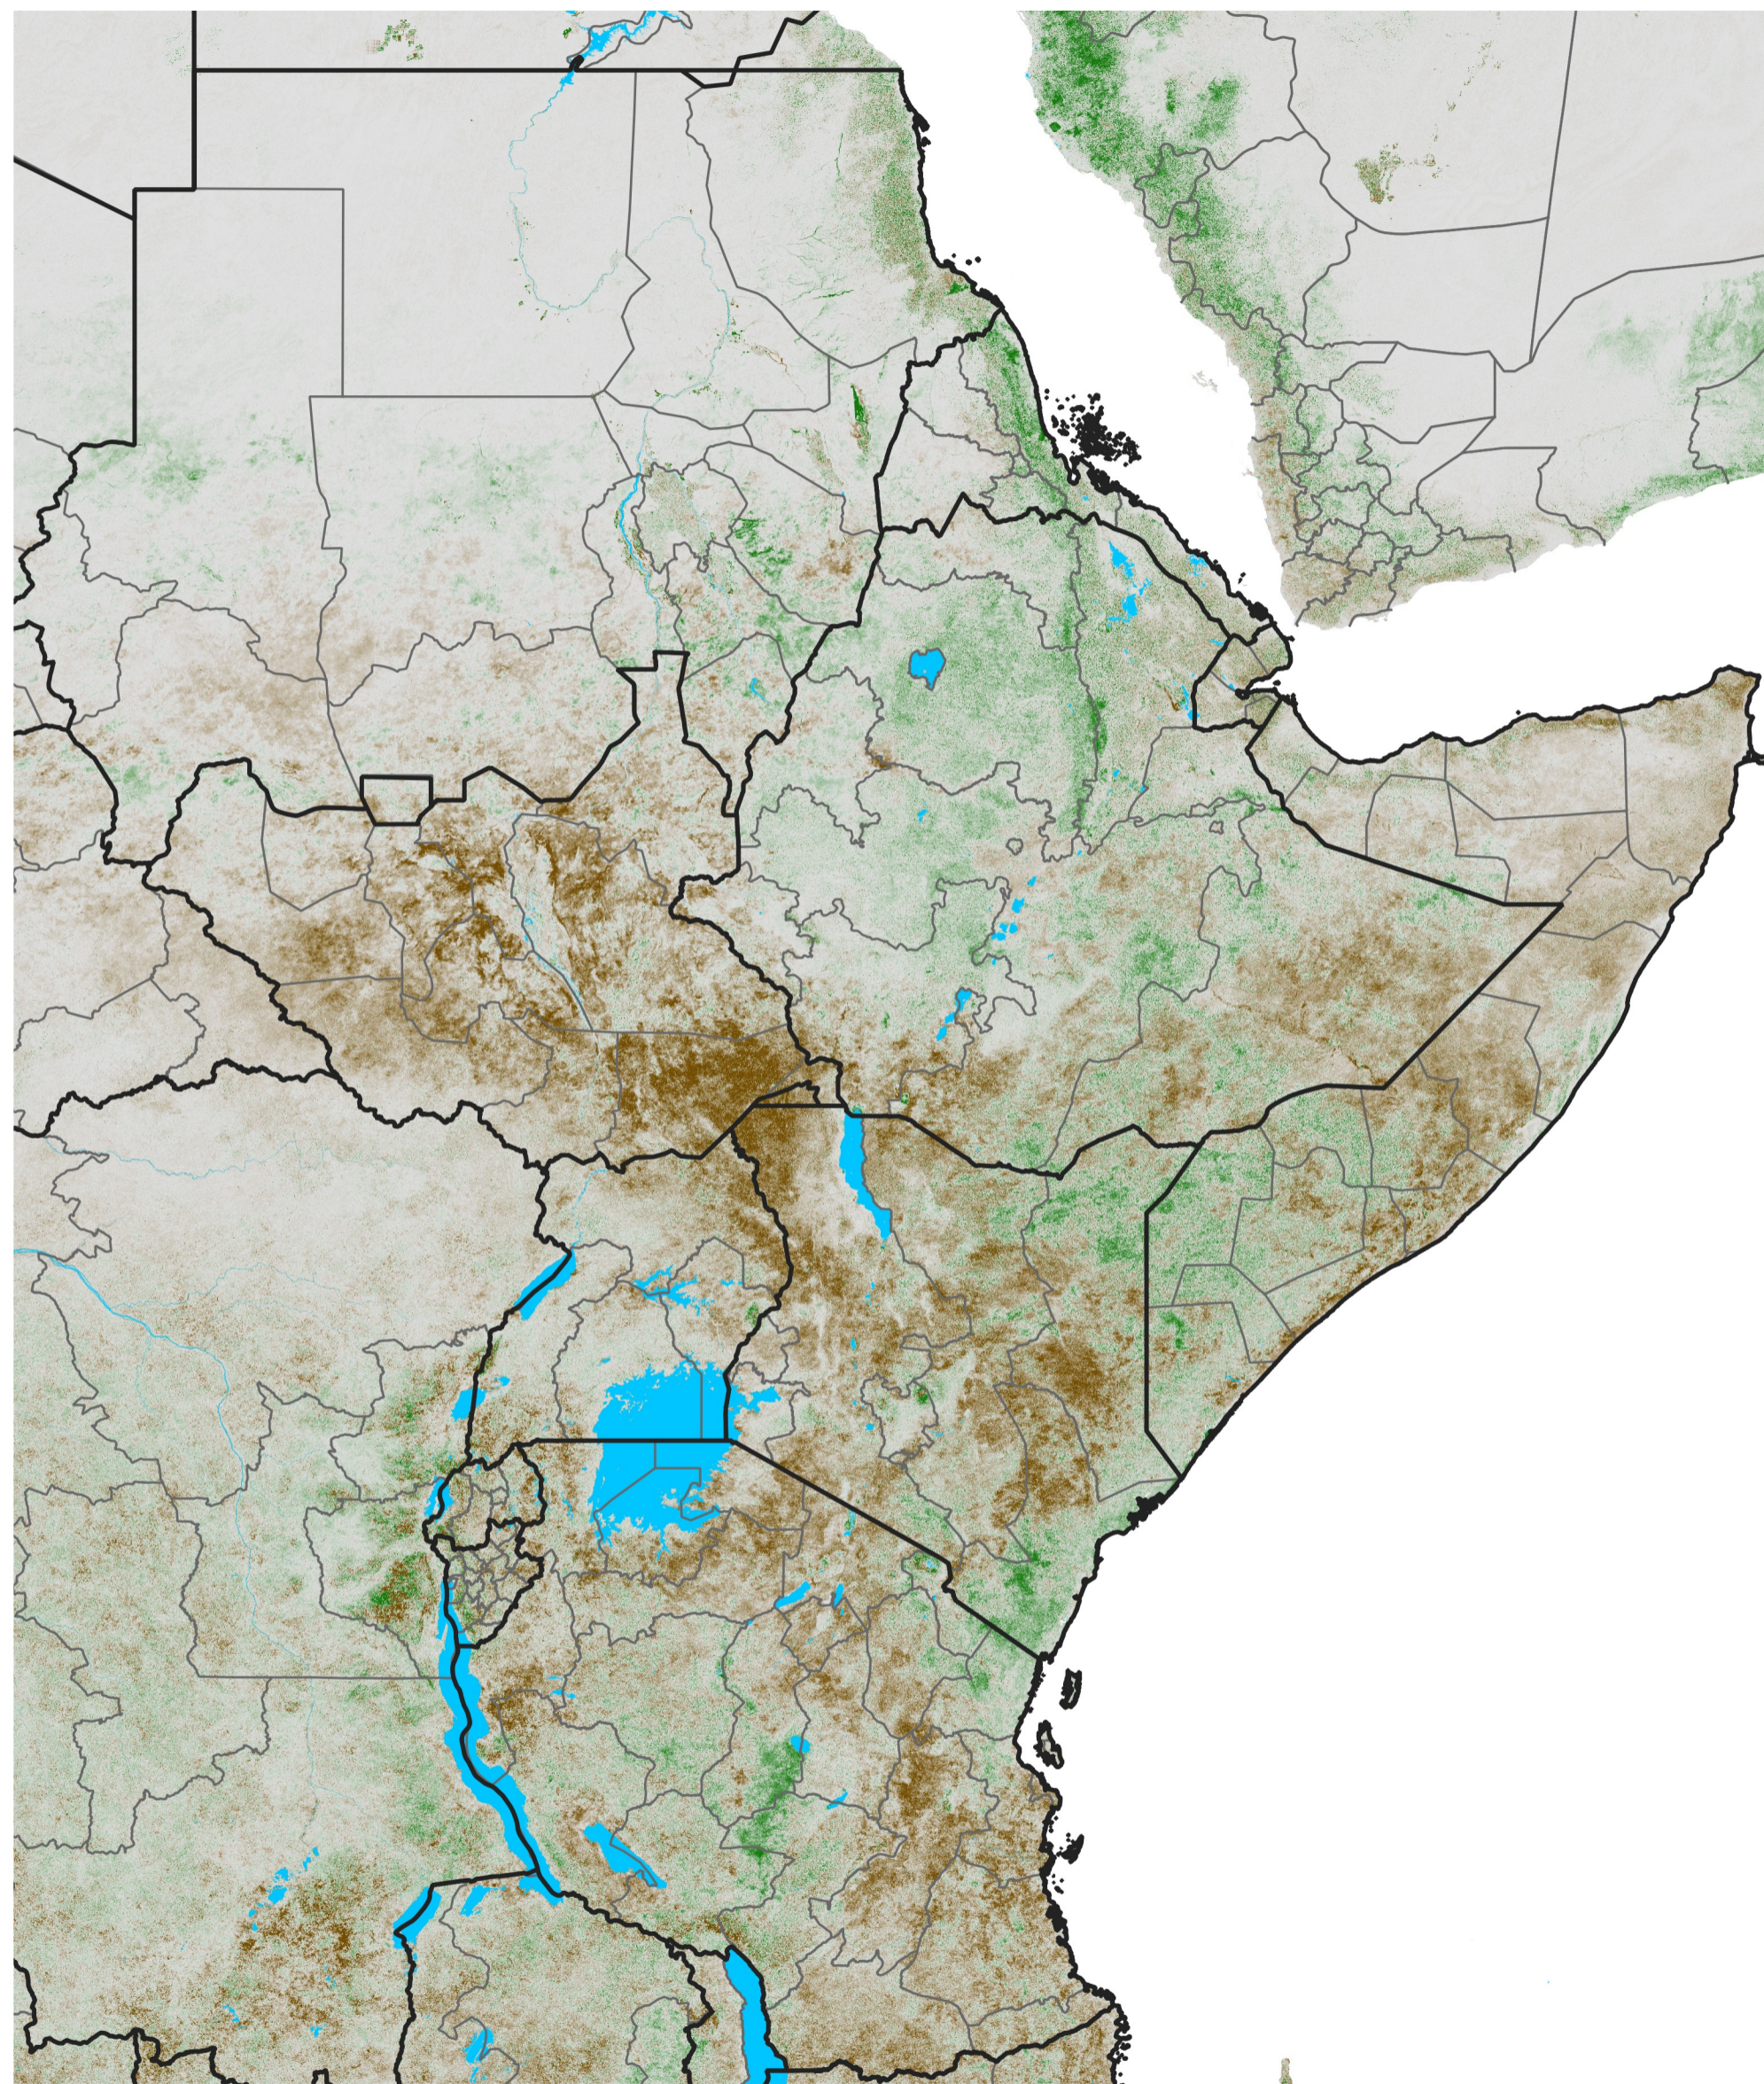

# East Africa NDVI Anomaly

2018 minus Mean (2012 - 2021)

Period 68 / Dec 01 - 10, 2018

## NDVI Anomaly

< -0.3   -0.2   -0.1   -0.05   0.05   0.1   0.2   >0.3

Negative

No Difference

Positive