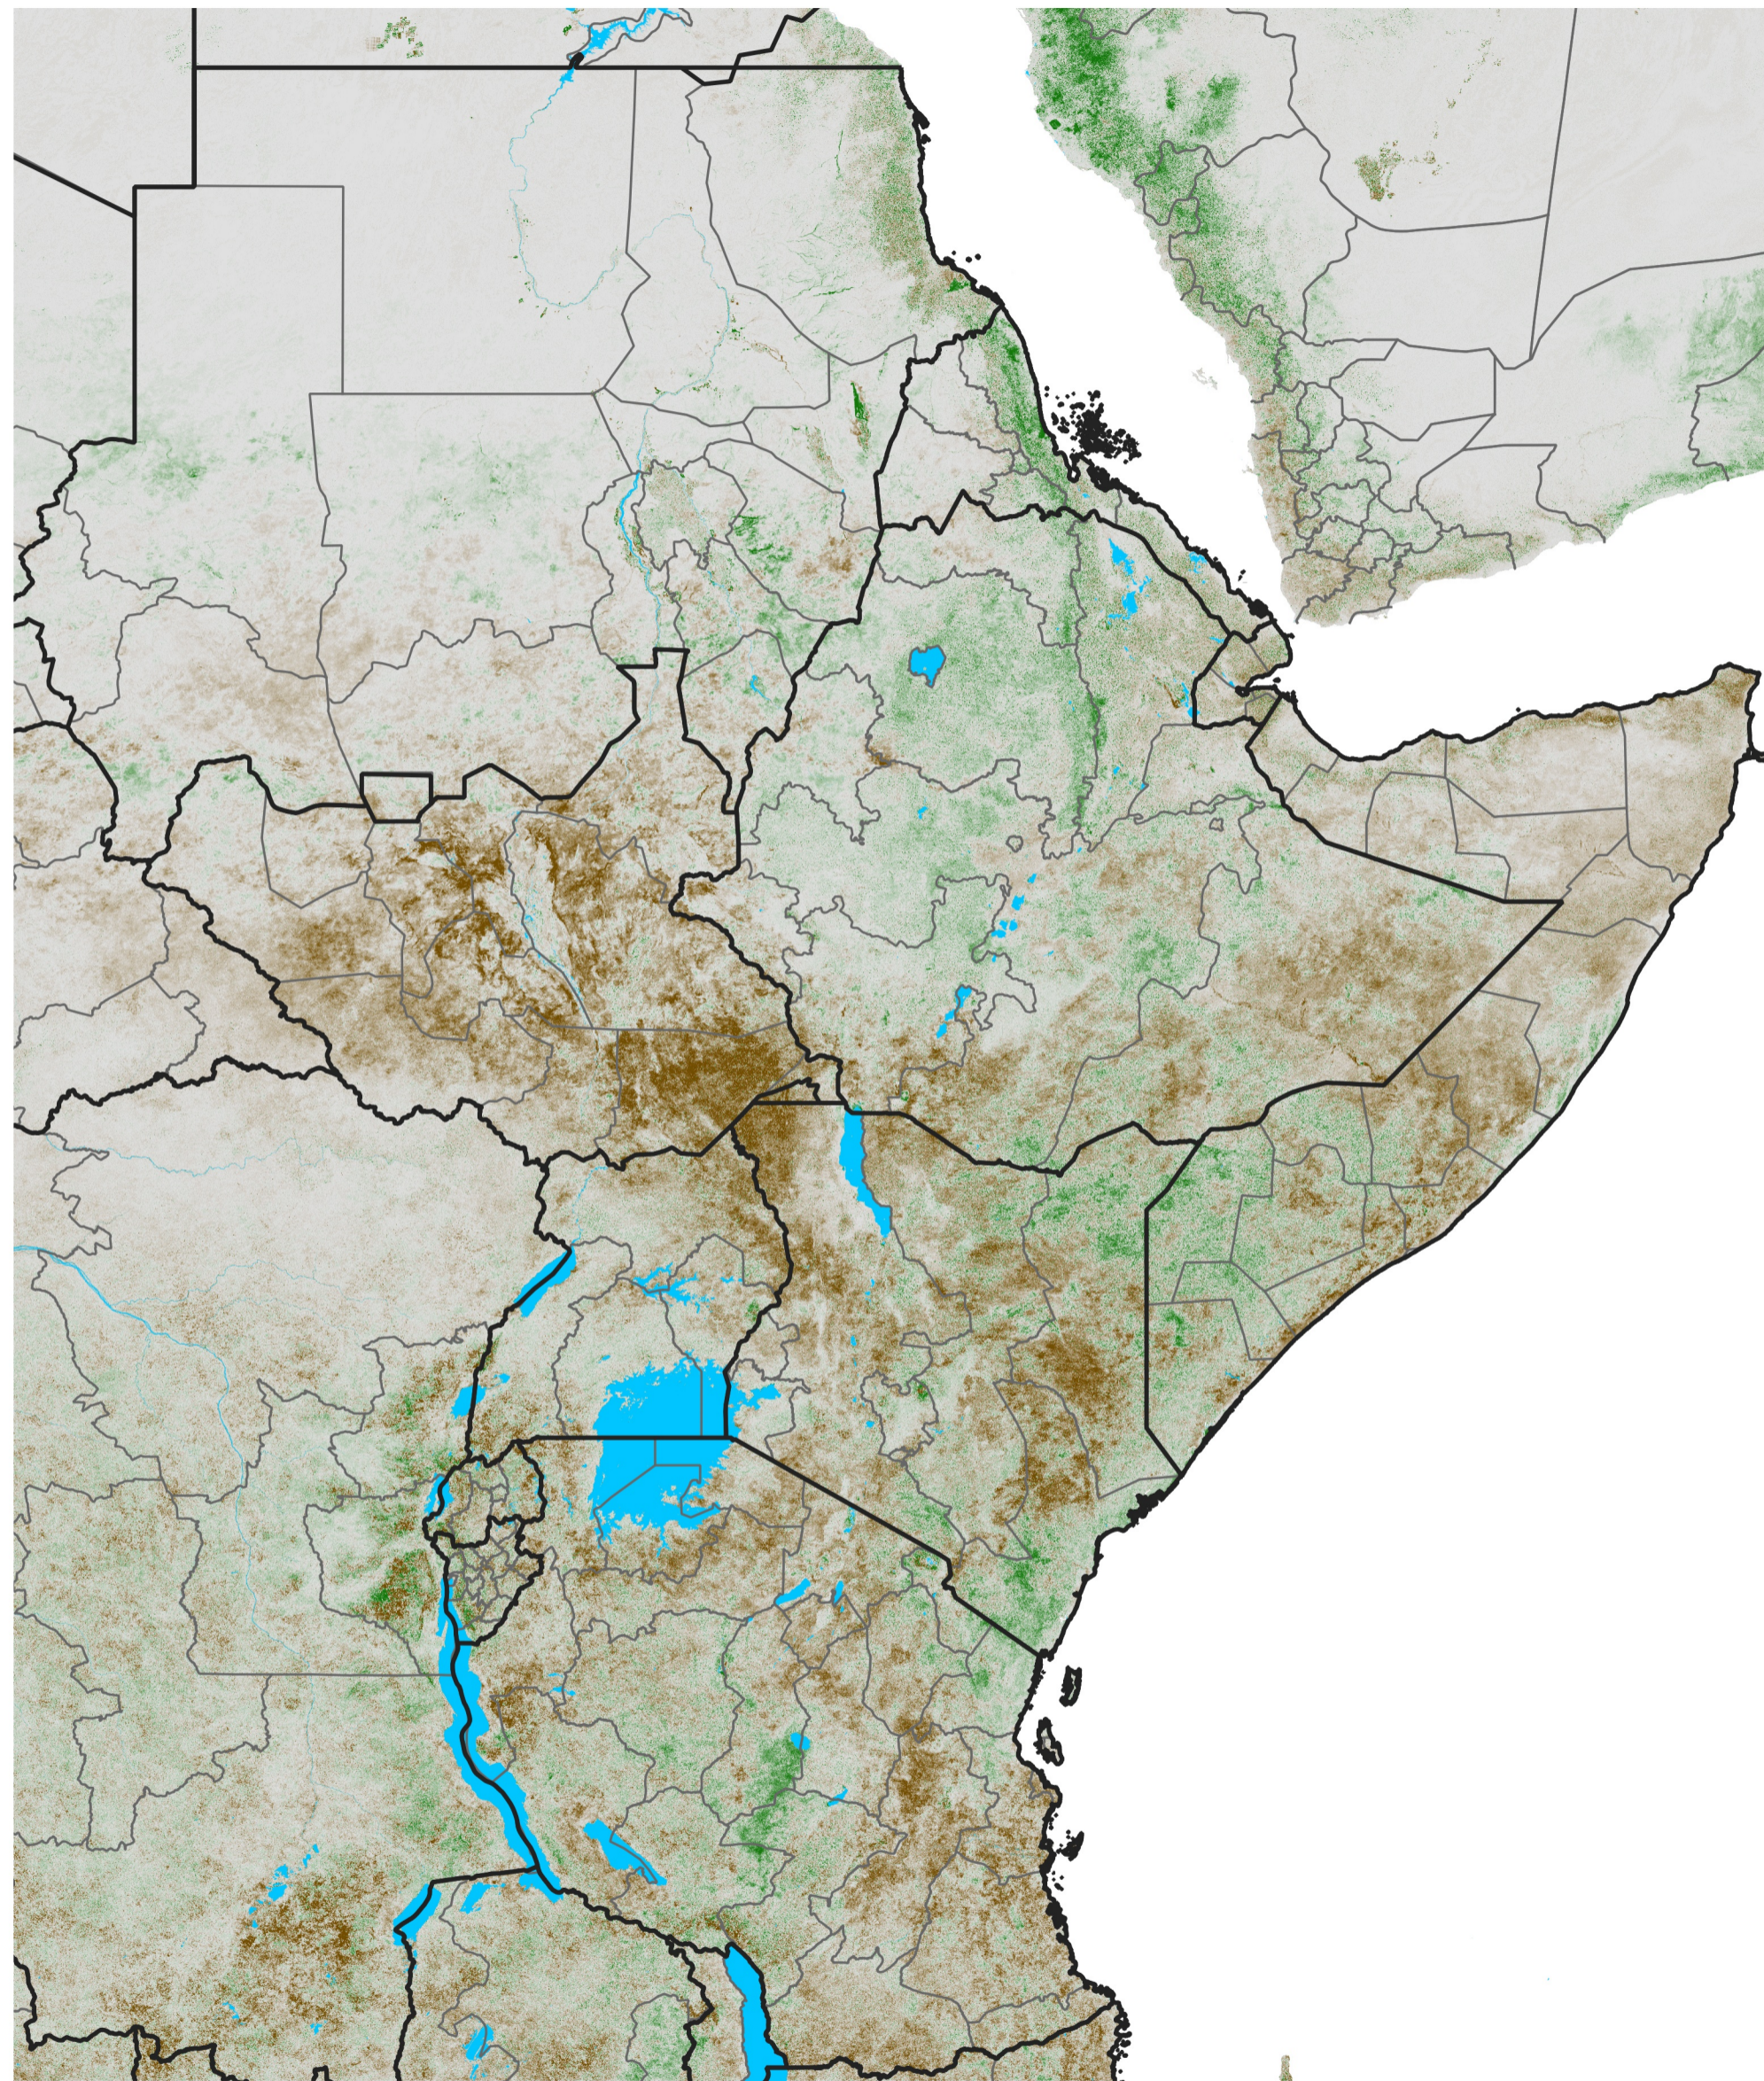

East Africa NDVI Anomaly

2018 minus Mean (2012 - 2021)

Period 69 / Dec 06 - 15, 2018

NDVI Anomaly

< -0.3 -0.2 -0.1 -0.05 0.05 0.1 0.2 >0.3

Negative

No Difference

Positive