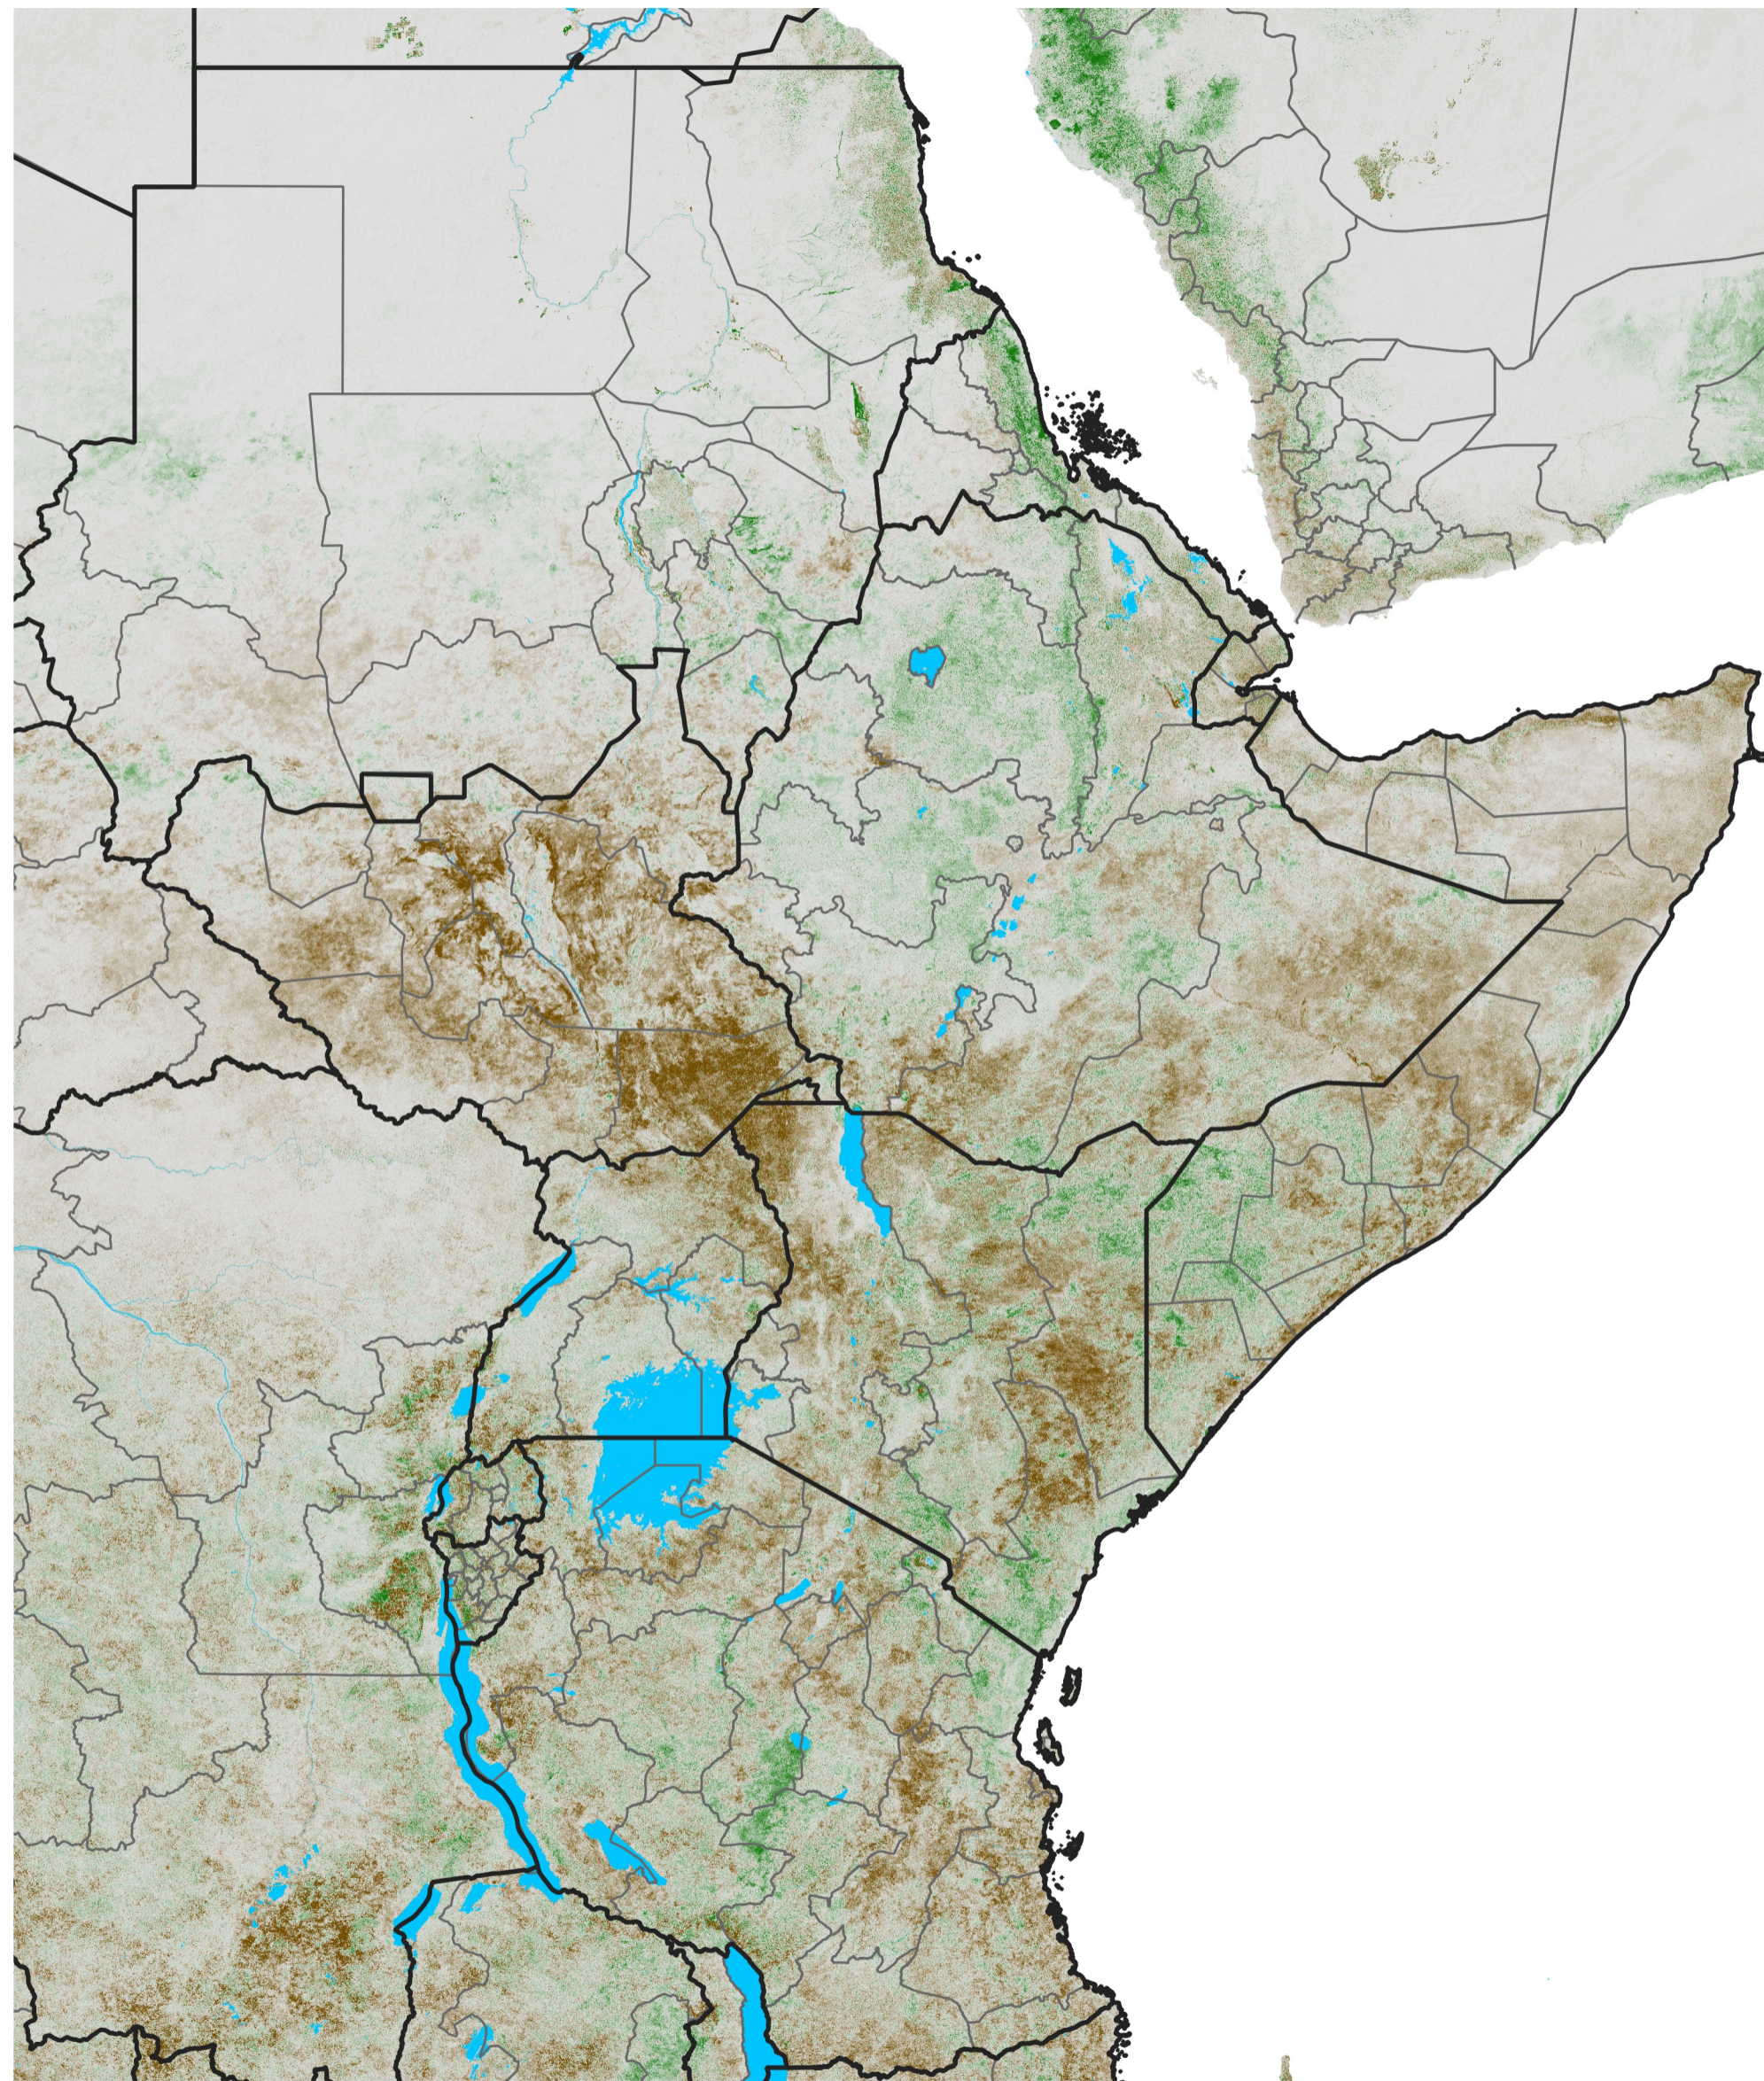

East Africa NDVI Anomaly

2018 minus Mean (2012 - 2021)

Period 70 / Dec 11 - 20, 2018

NDVI Anomaly

< -0.3 -0.2 -0.1 -0.05 0.05 0.1 0.2 >0.3

Negative

No Difference

Positive