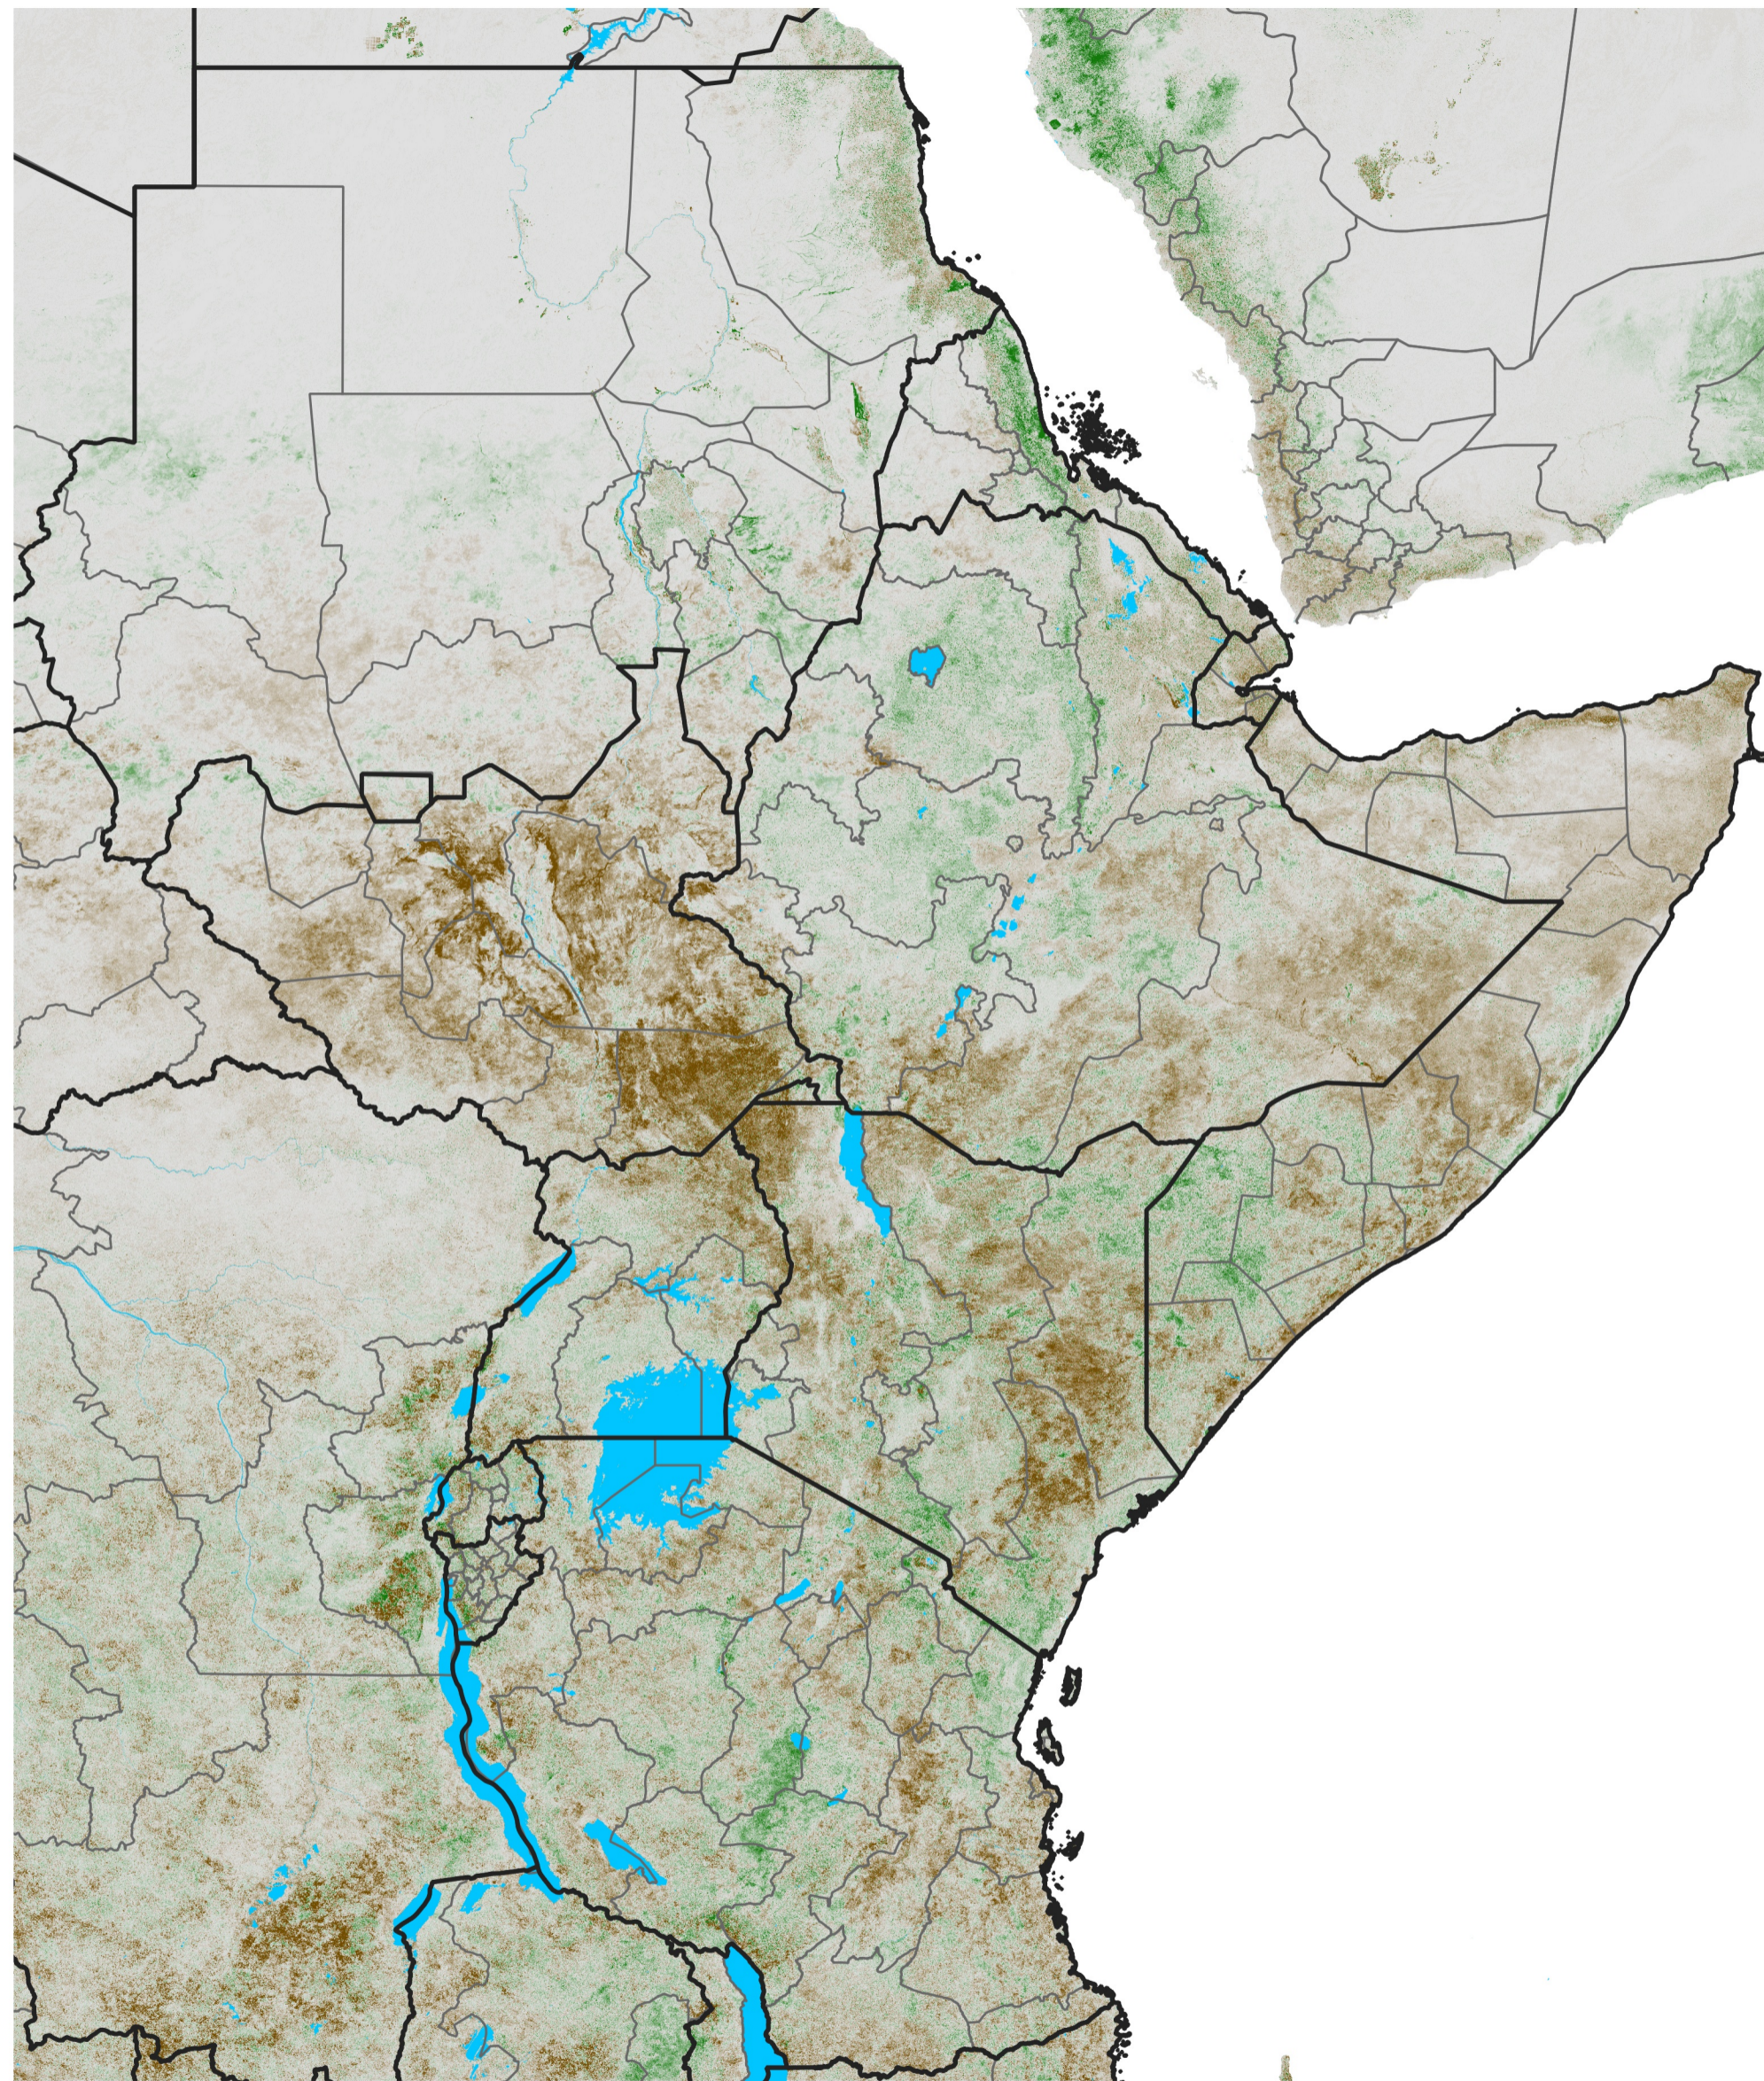

East Africa NDVI Anomaly

2018 minus Mean (2012 - 2021)

Period 71 / Dec 16 - 25, 2018

NDVI Anomaly

< -0.3 -0.2 -0.1 -0.05 0.05 0.1 0.2 >0.3

Negative

No Difference

Positive