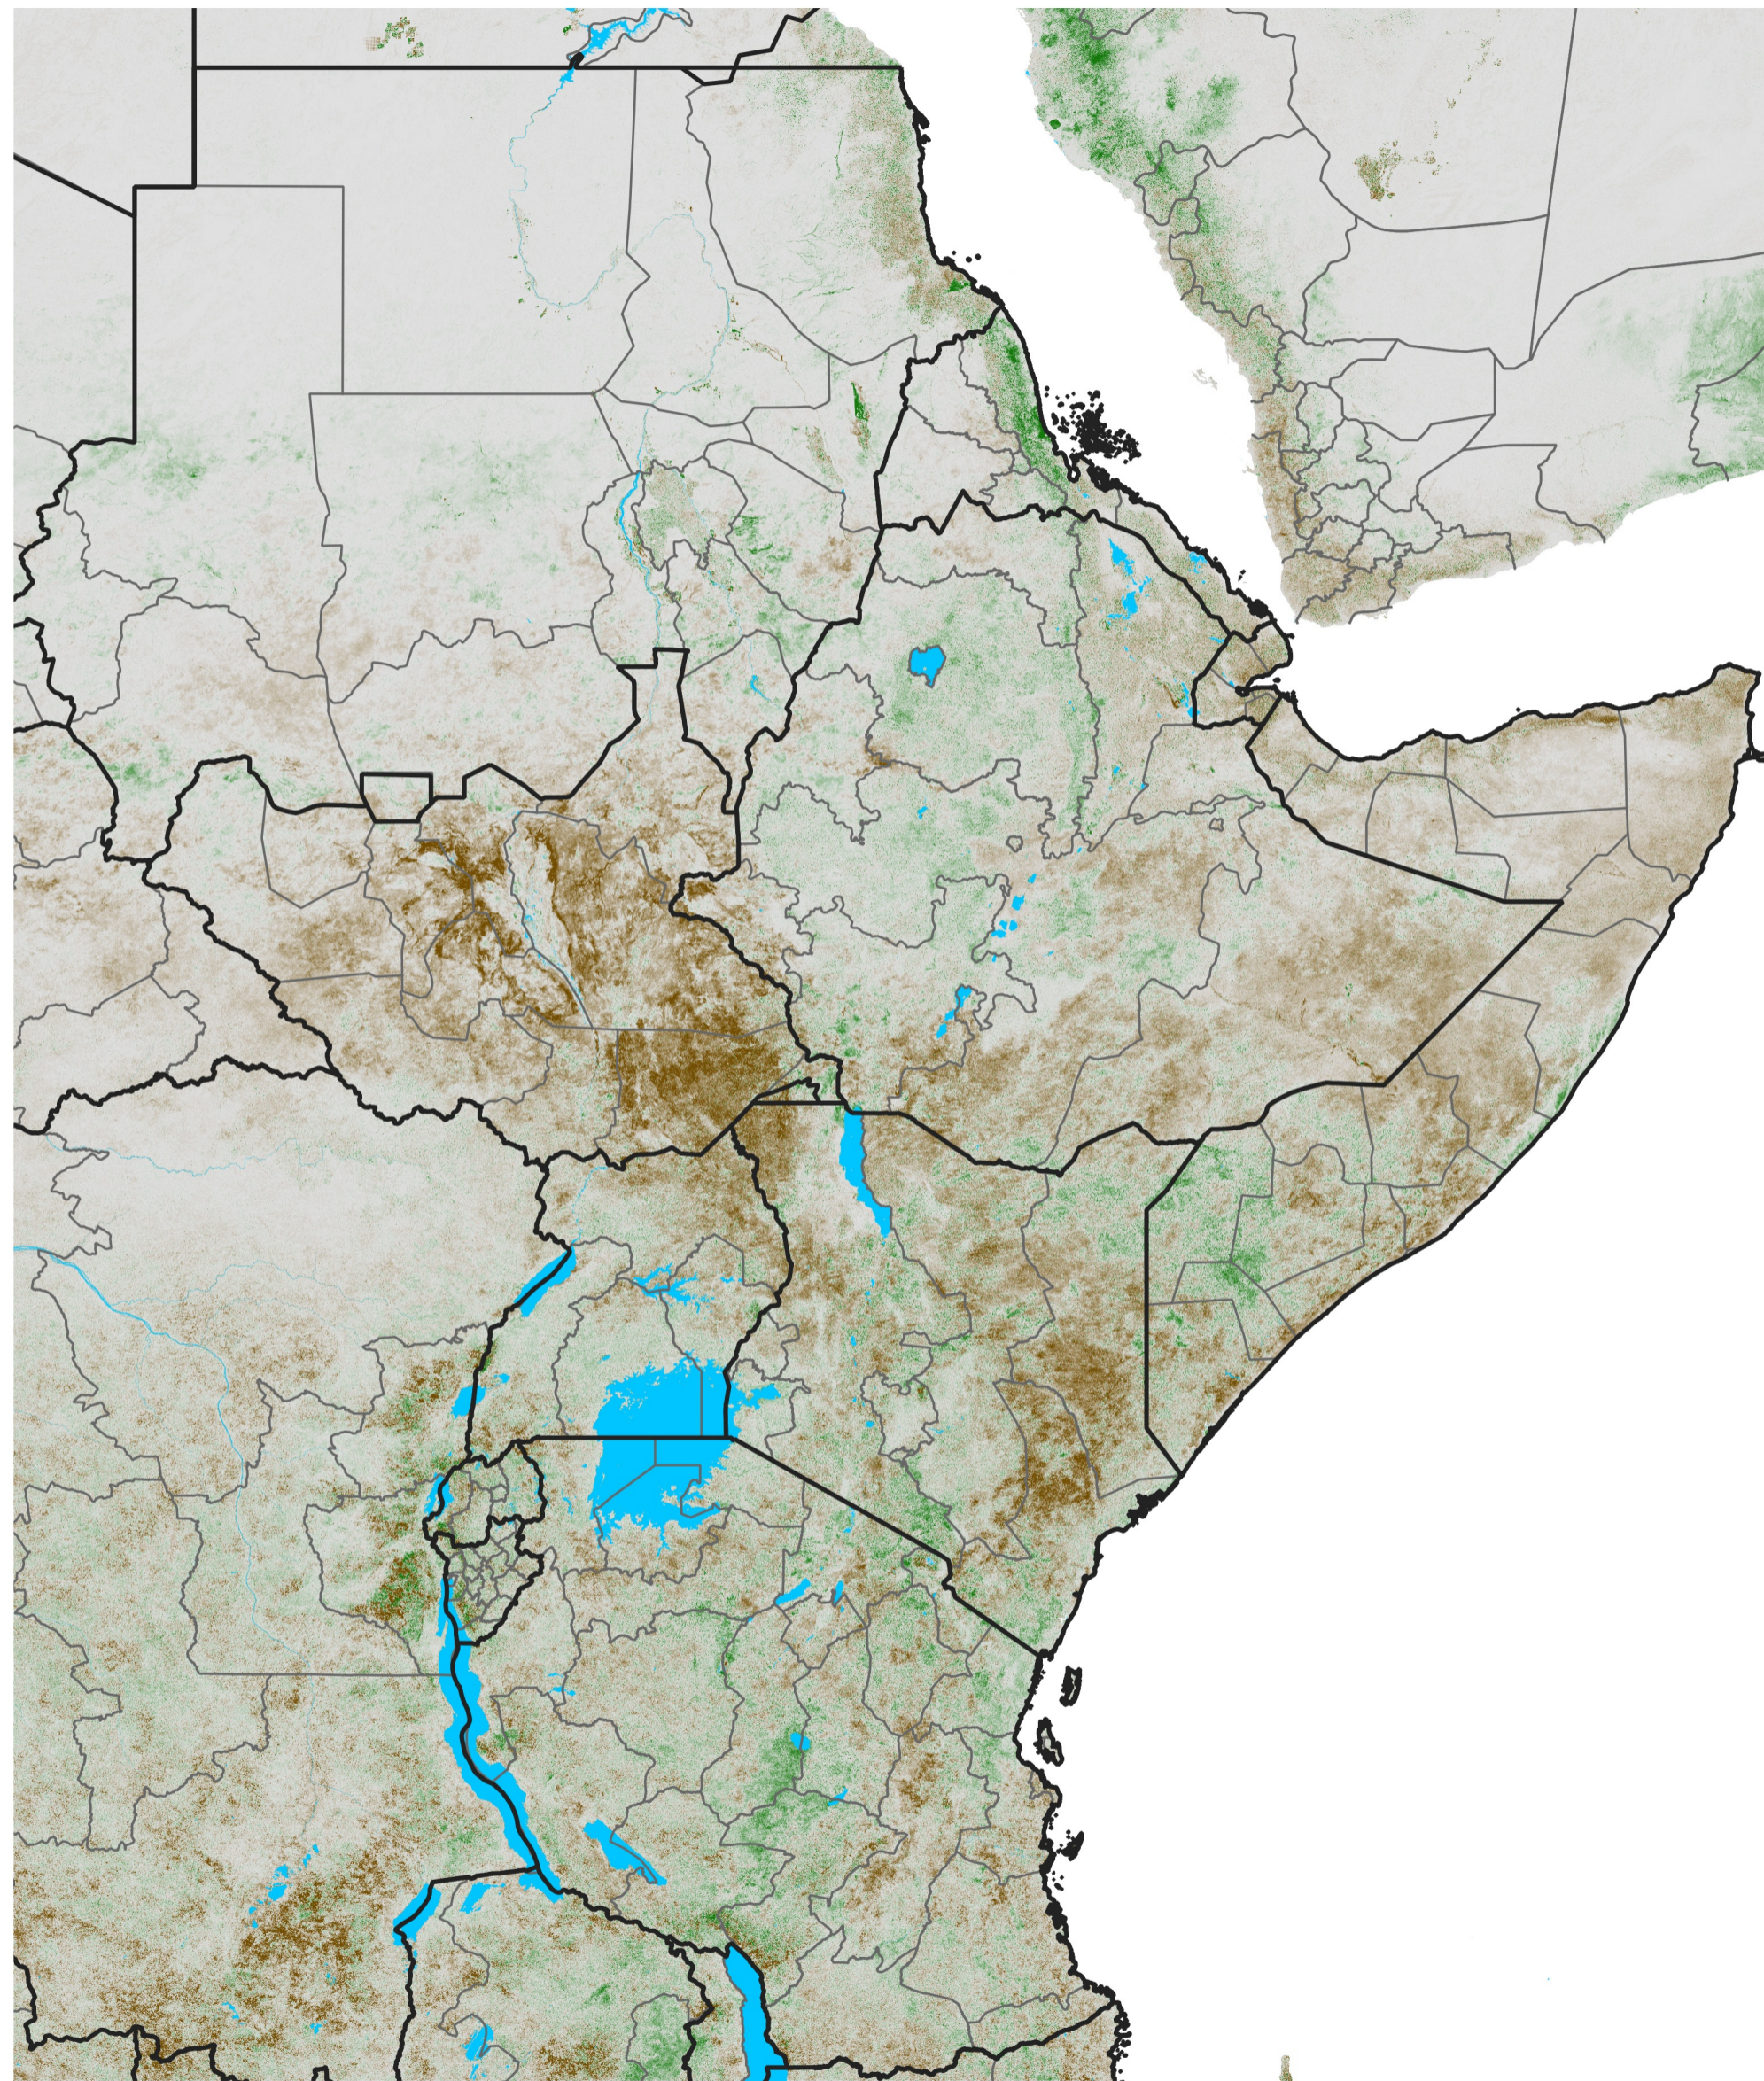

East Africa NDVI Anomaly

2018 minus Mean (2012 - 2021)

Period 72 / Dec 21 - 31, 2018

NDVI Anomaly

< -0.3 -0.2 -0.1 -0.05 0.05 0.1 0.2 >0.3

Negative

No Difference

Positive