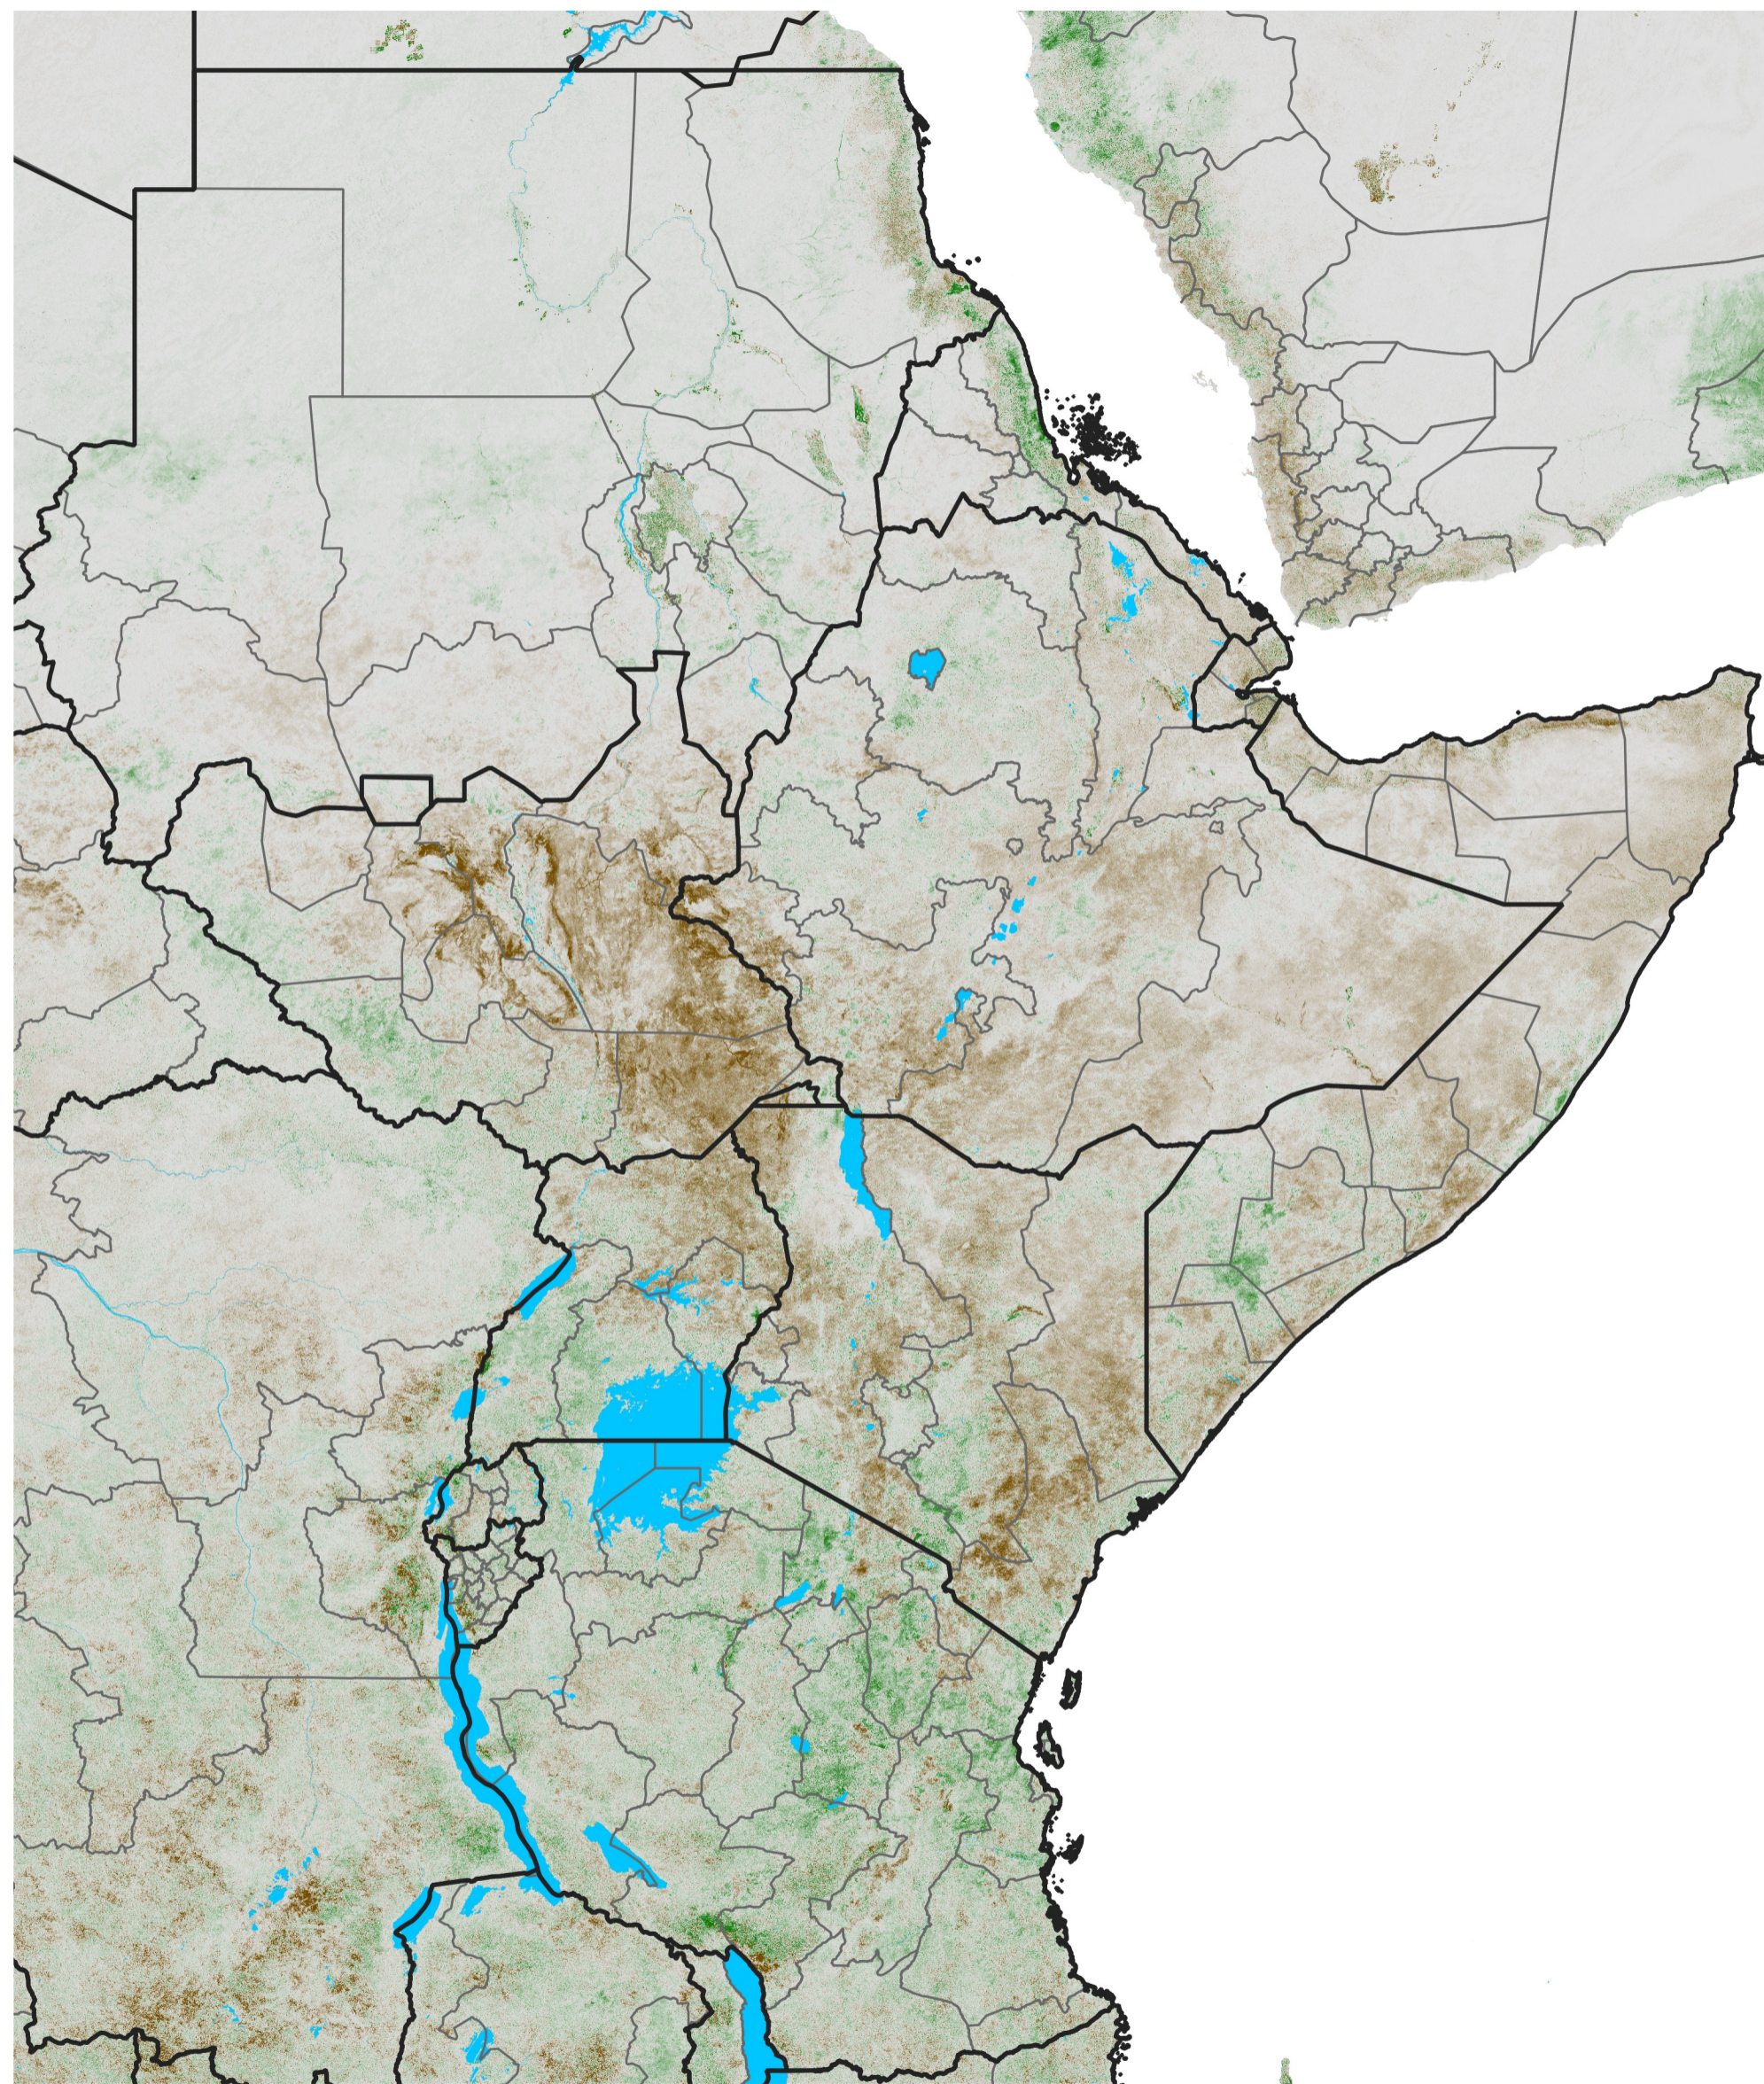

East Africa NDVI Anomaly

2019 minus Mean (2012 - 2021)

Period 05 / Jan 16 - 25, 2019

NDVI Anomaly

< -0.3 -0.2 -0.1 -0.05 0.05 0.1 0.2 >0.3

Negative

No Difference

Positive