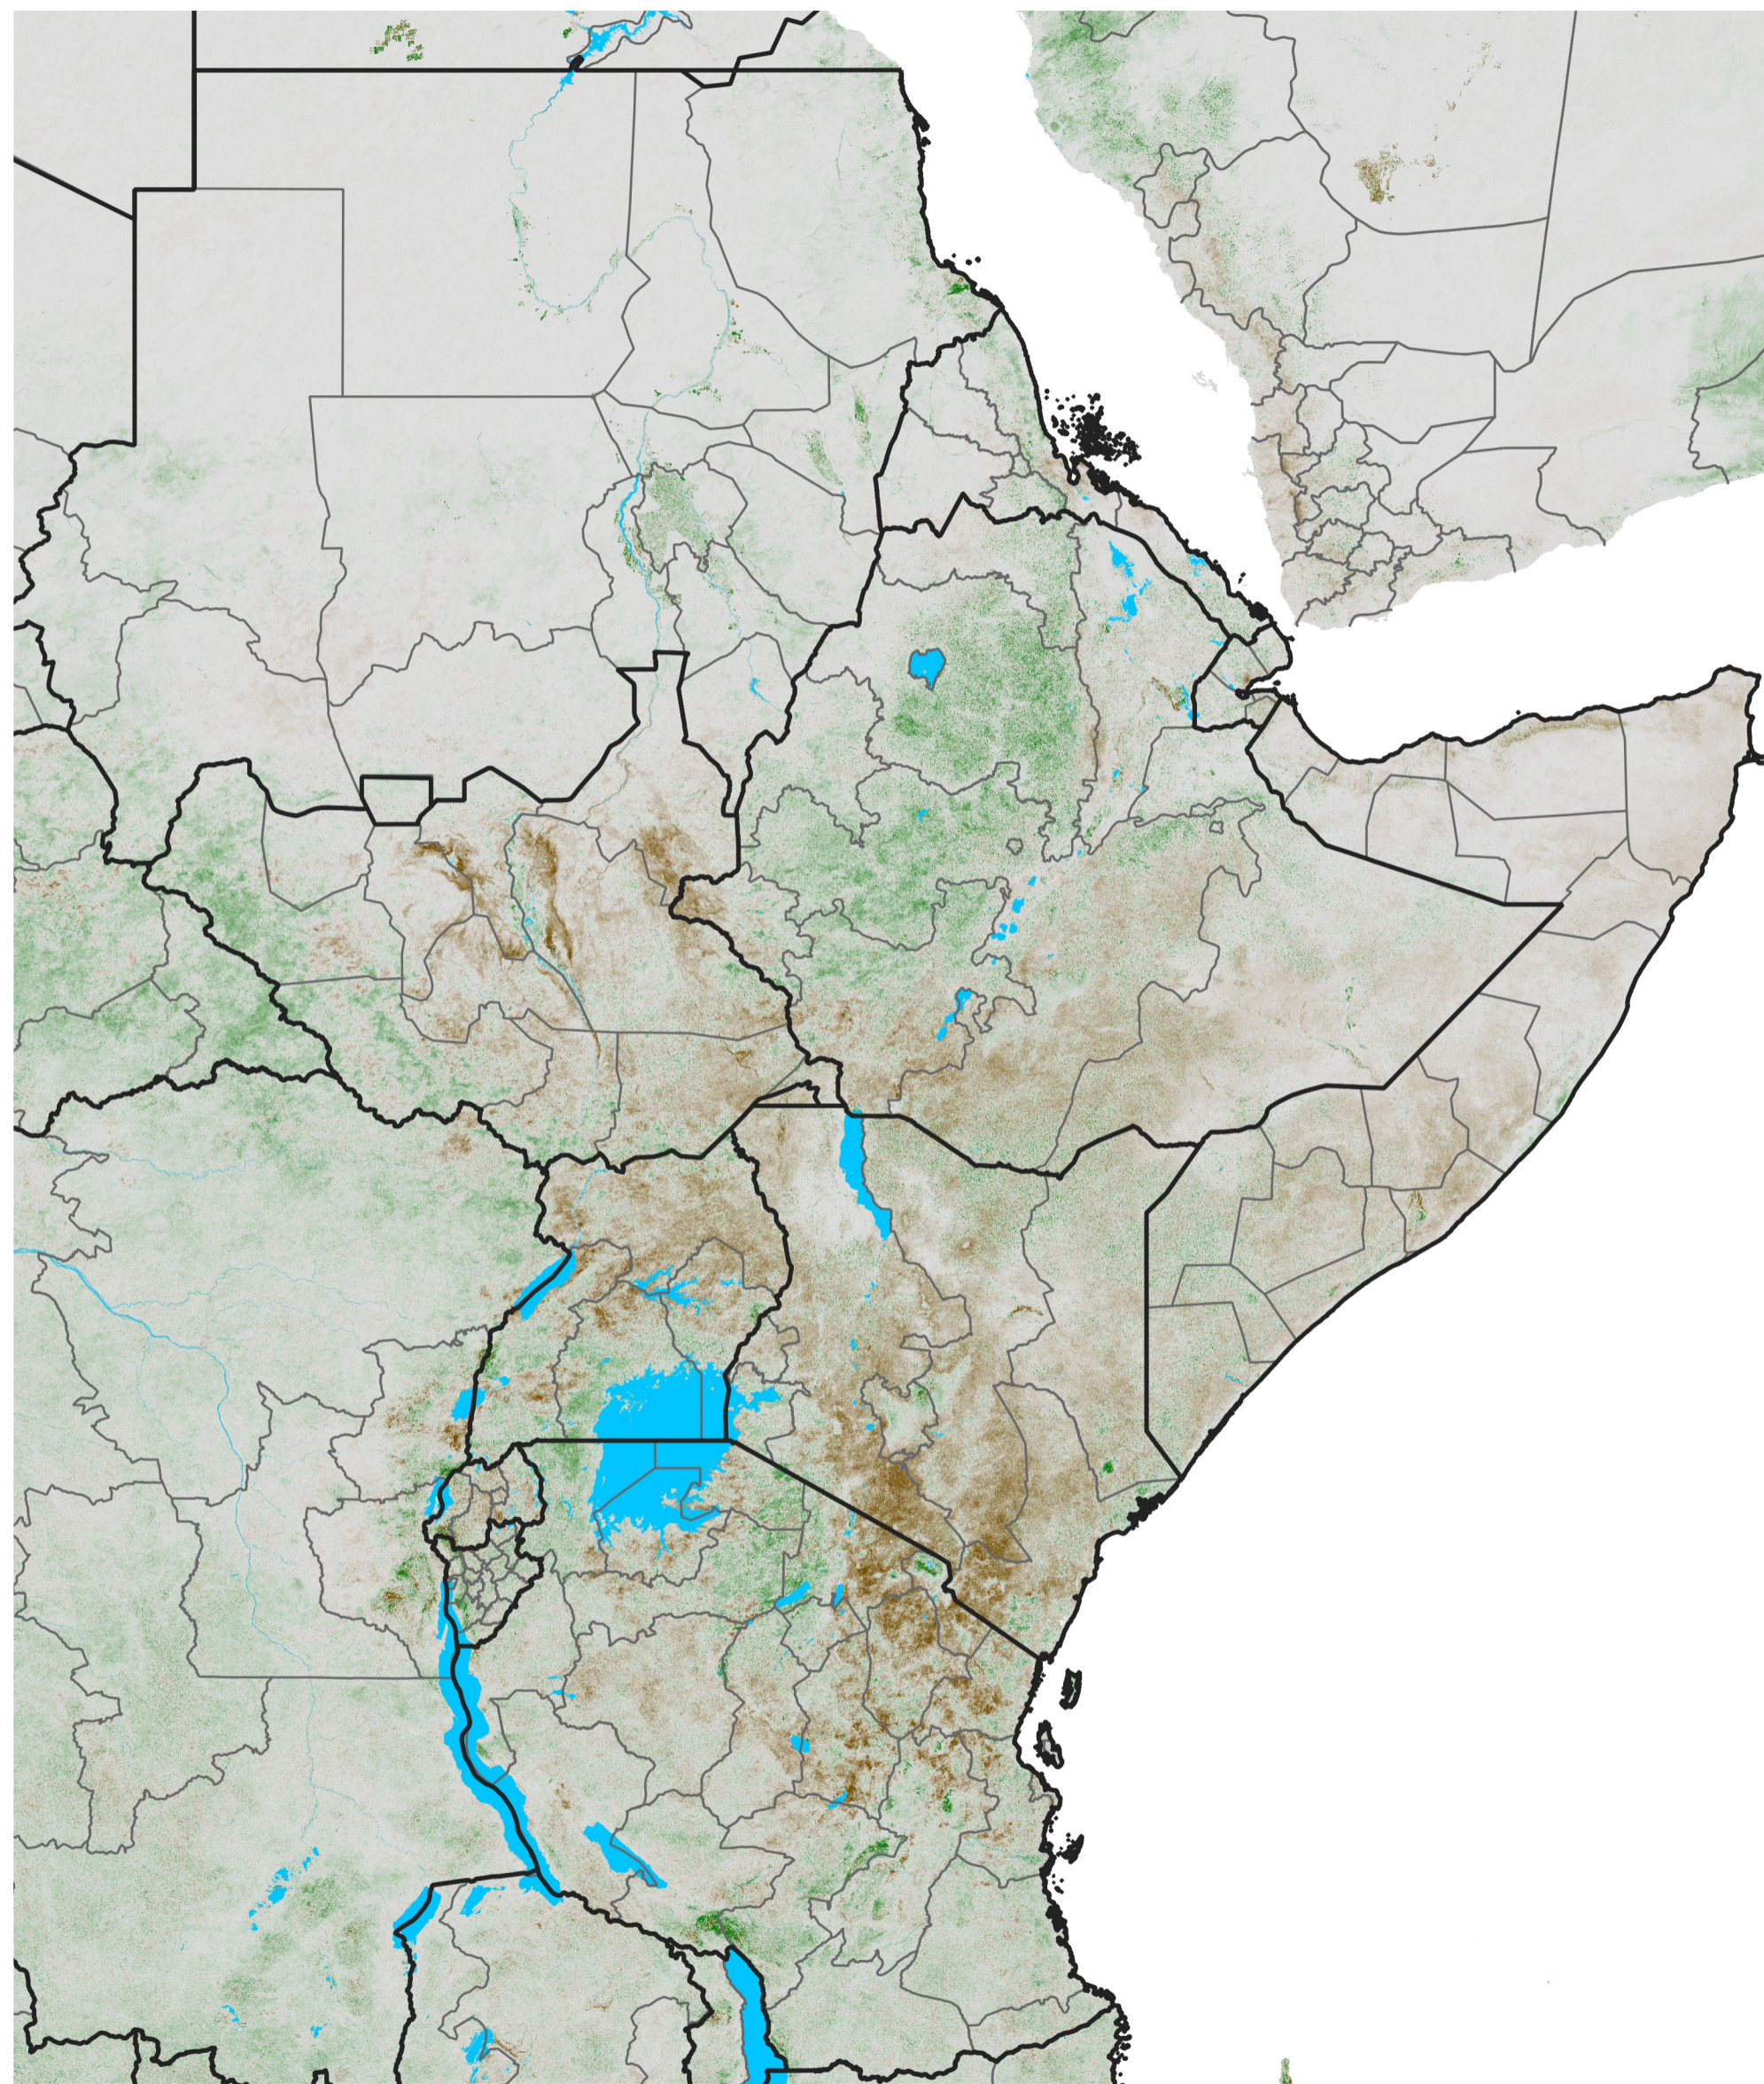

# East Africa NDVI Anomaly

2019 minus Mean (2012 - 2021)

Period 15 / Mar 06 - 15, 2019

### NDVI Anomaly

< -0.3   -0.2   -0.1   -0.05   0.05   0.1   0.2   >0.3

Negative

No Difference

Positive