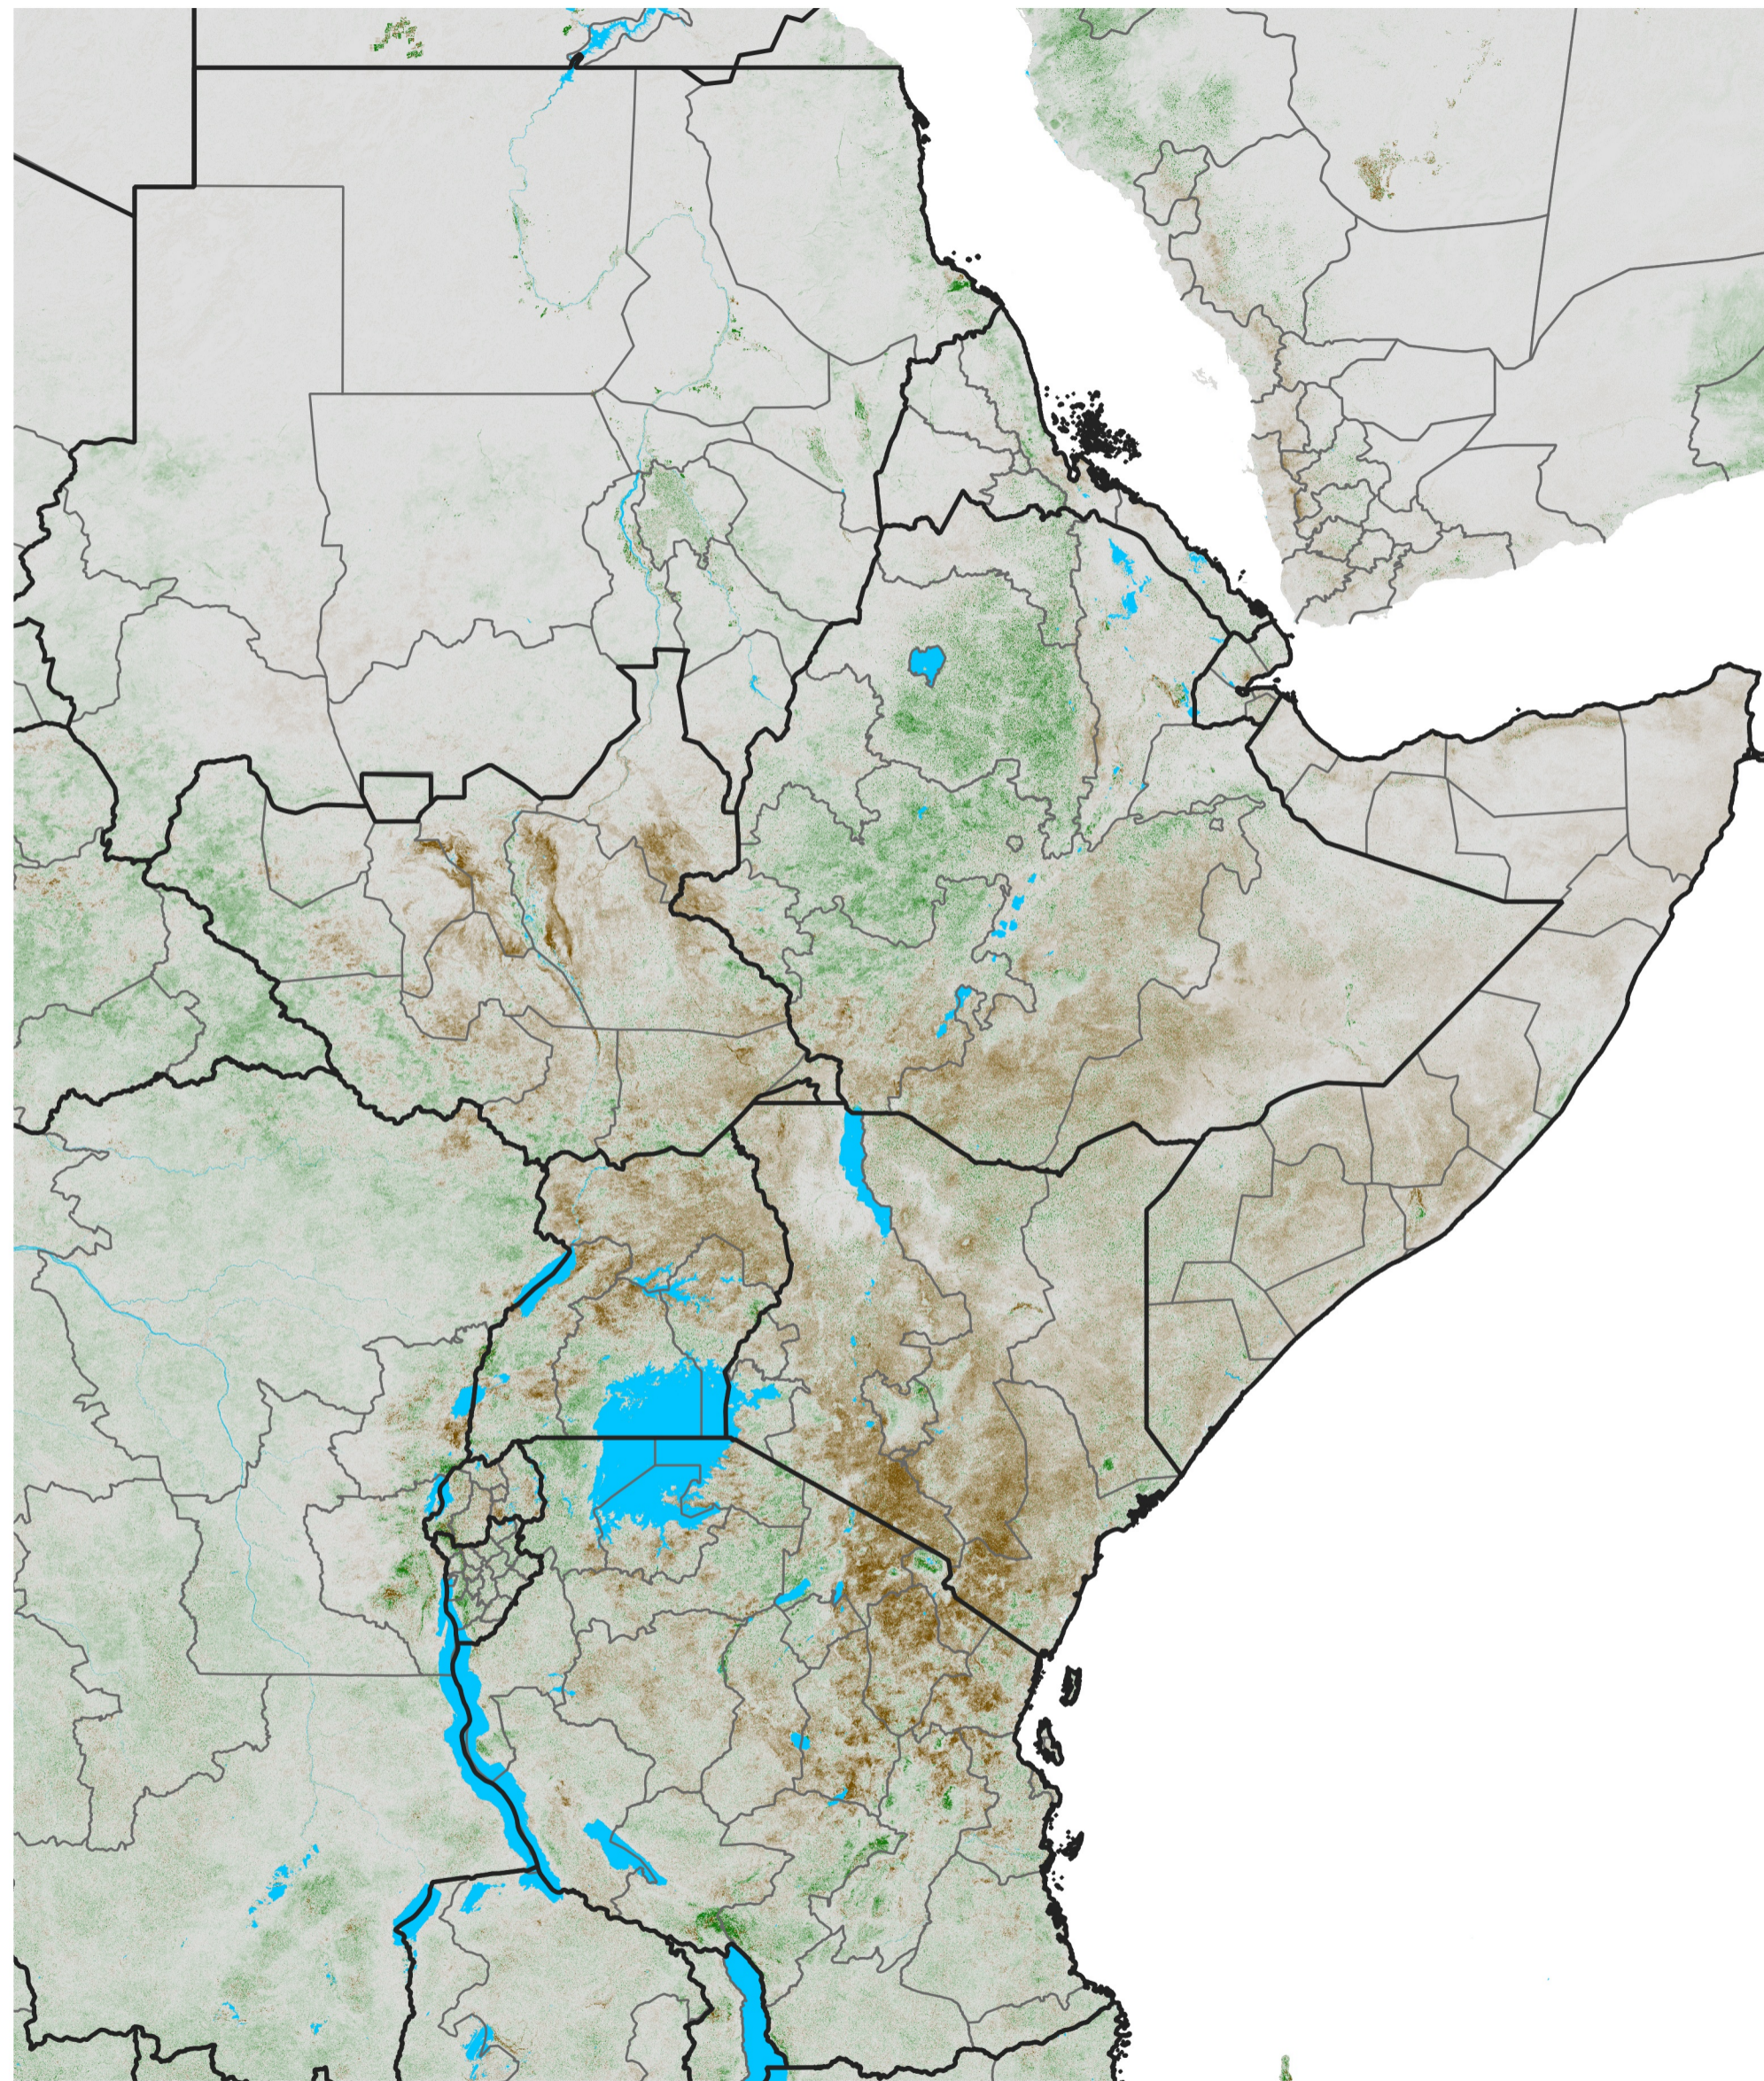

# East Africa NDVI Anomaly

2019 minus Mean (2012 - 2021)

Period 16 / Mar 11 - 20, 2019

## NDVI Anomaly

<math>< -0.3</math> -0.2 -0.1 -0.05 0.05 0.1 0.2 >0.3

Negative

No Difference

Positive