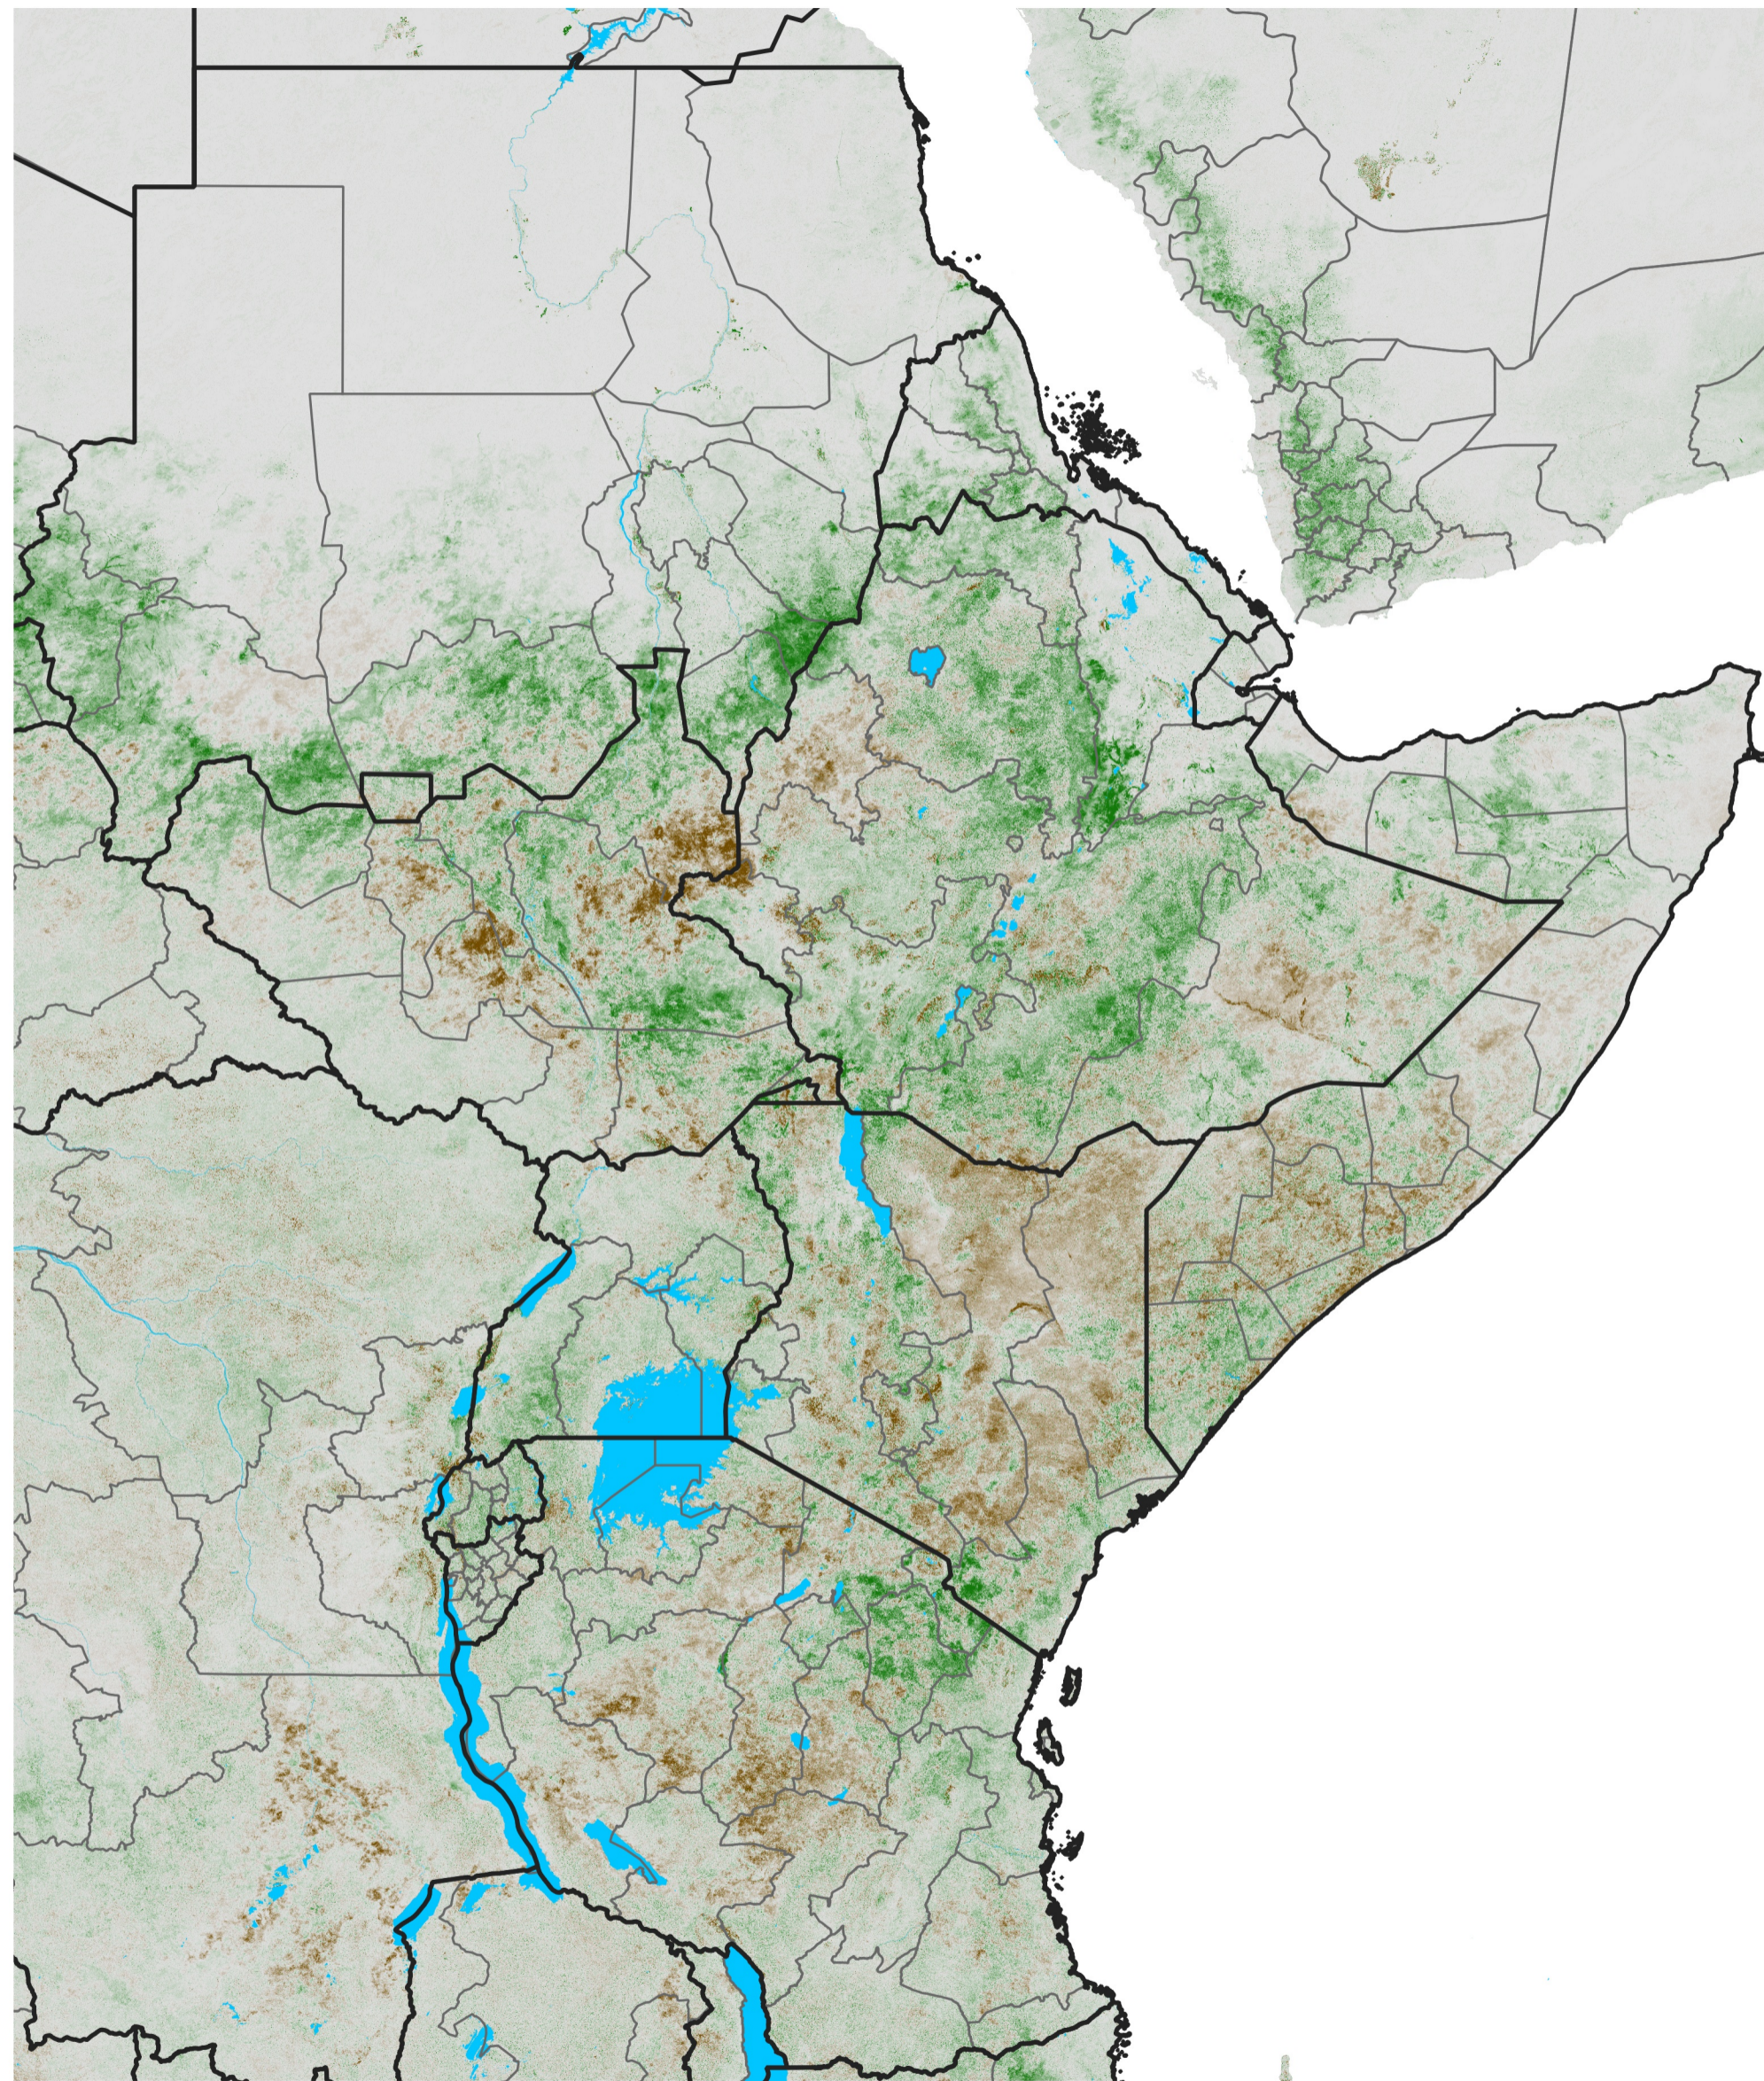

East Africa NDVI Anomaly

2019 minus Mean (2012 - 2021)

Period 34 / Jun 11 - 20, 2019

NDVI Anomaly

<math>< -0.3</math> -0.2 -0.1 -0.05 0.05 0.1 0.2 >0.3

Negative

No Difference

Positive