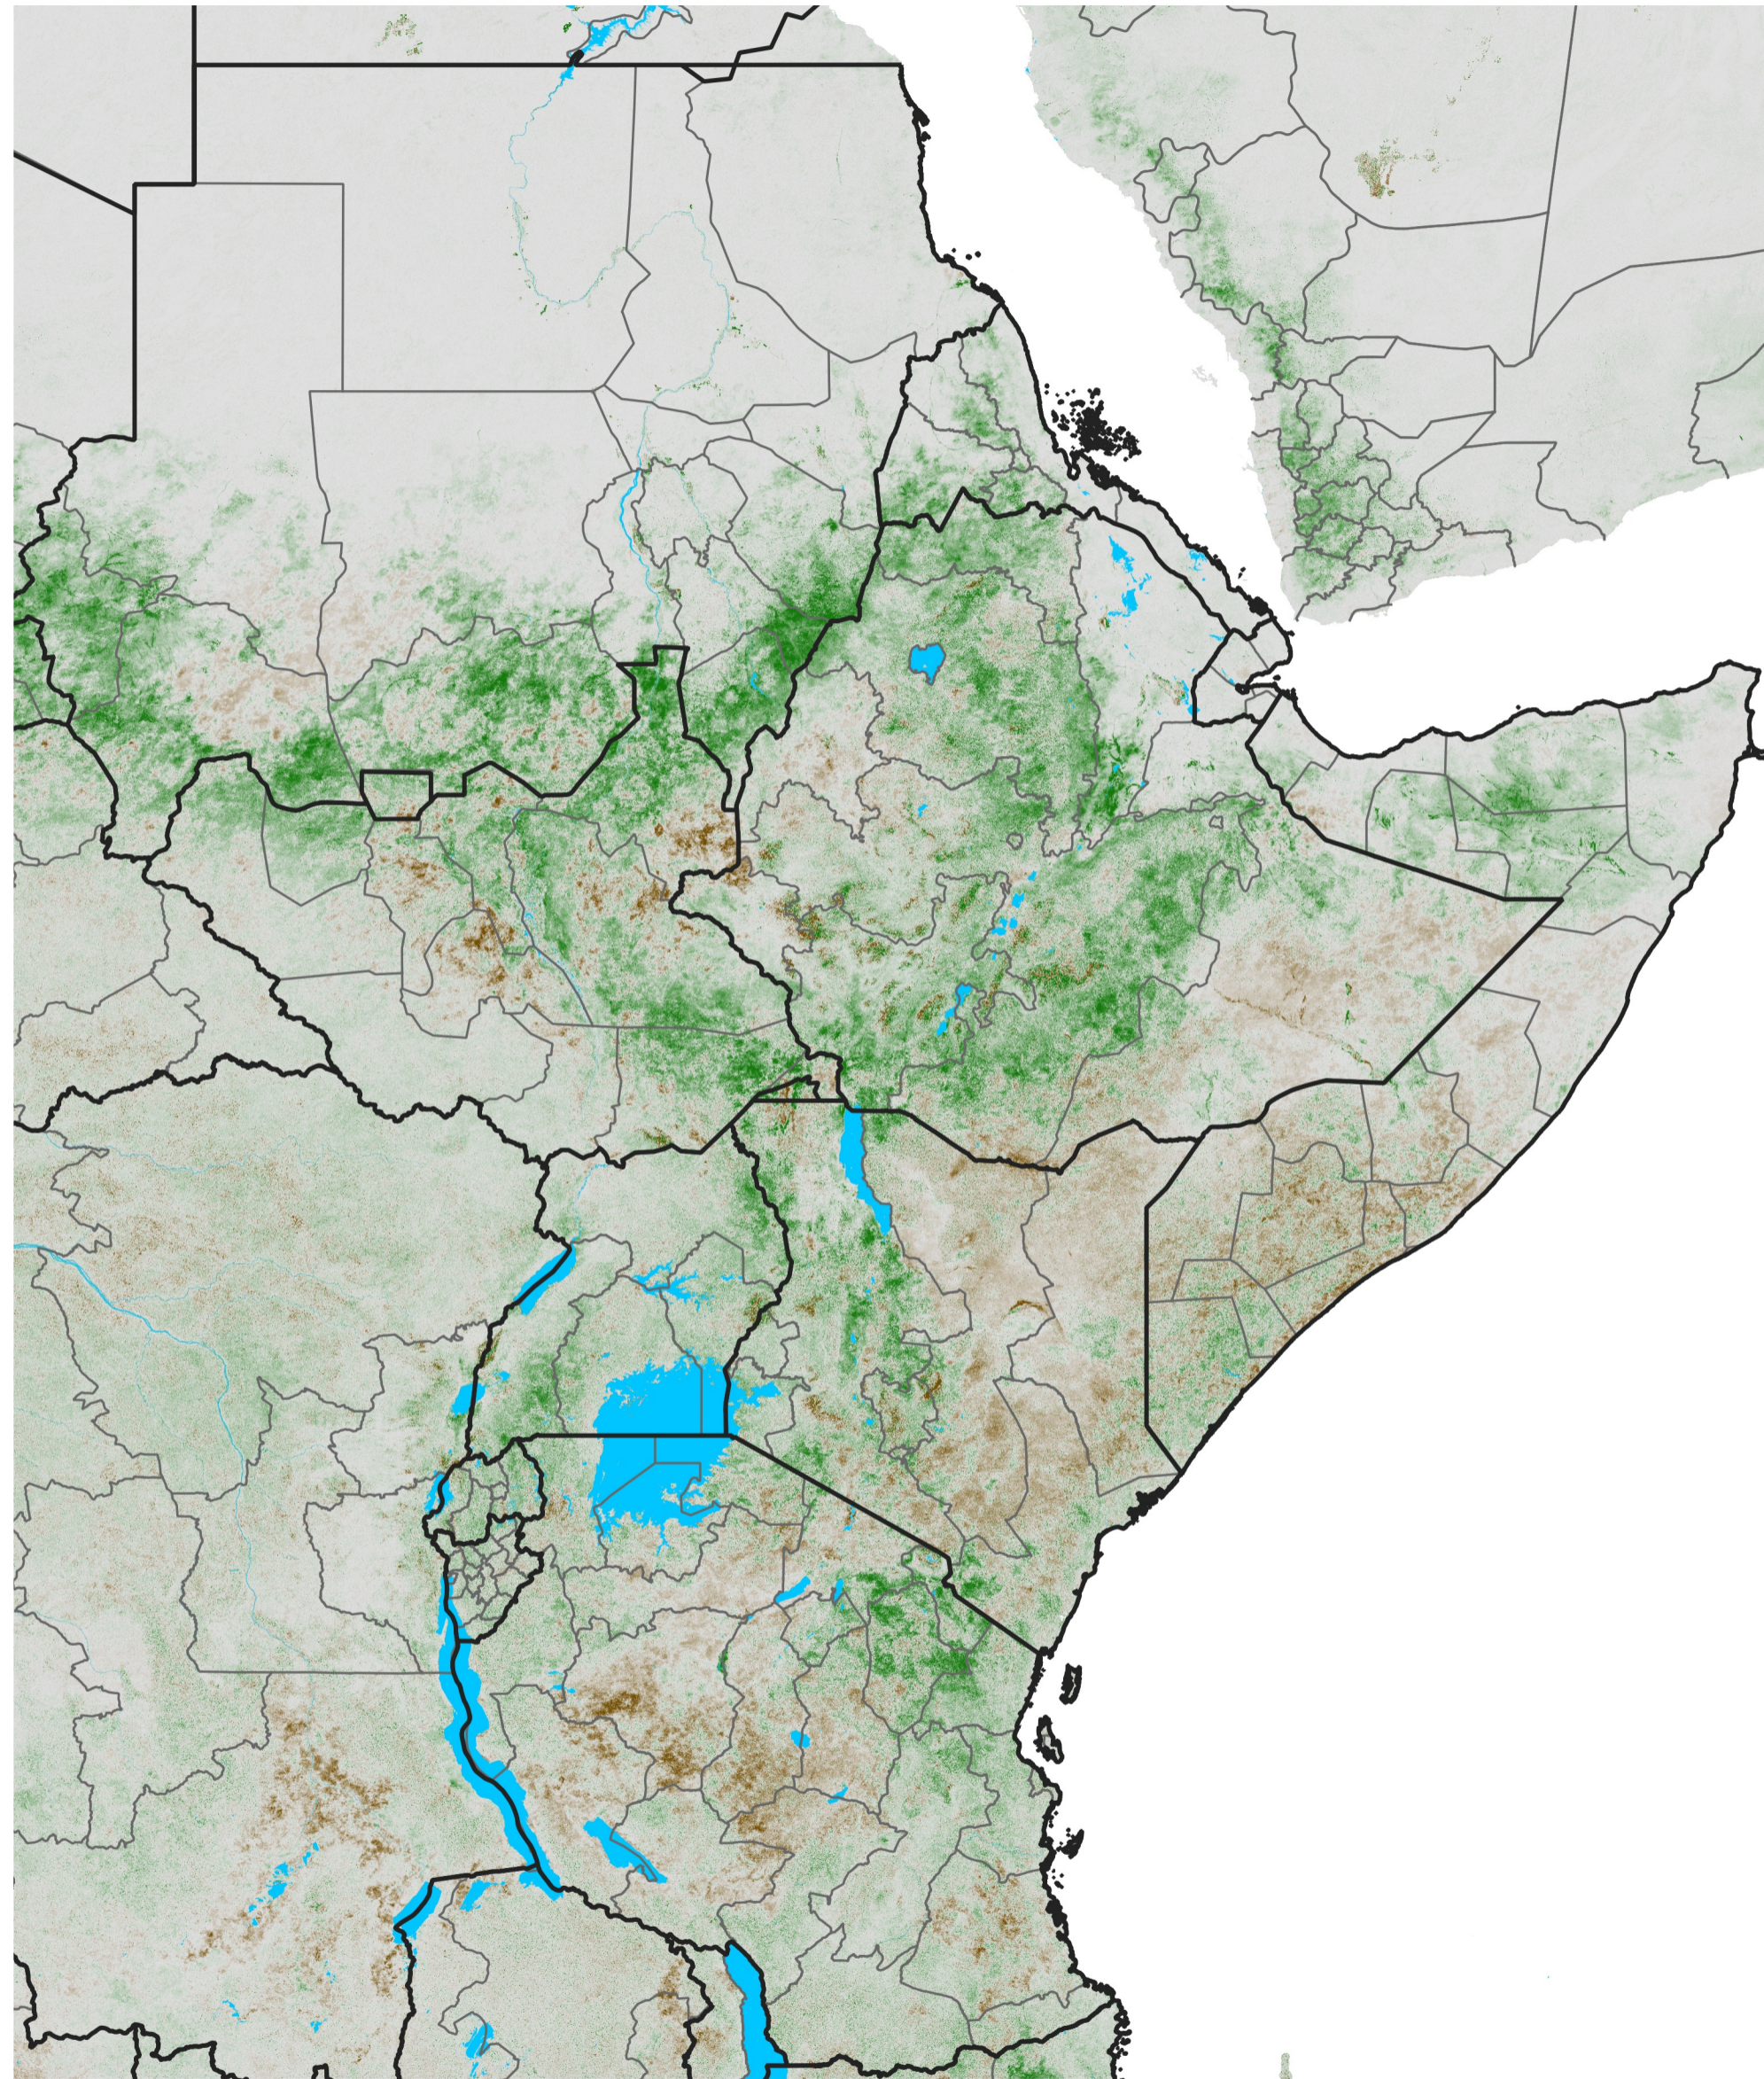

East Africa NDVI Anomaly

2019 minus Mean (2012 - 2021)

Period 37 / Jun 26 - Jul 05, 2019

NDVI Anomaly

<math>< -0.3</math> -0.2 -0.1 -0.05 0.05 0.1 0.2 > 0.3

Negative

No Difference

Positive