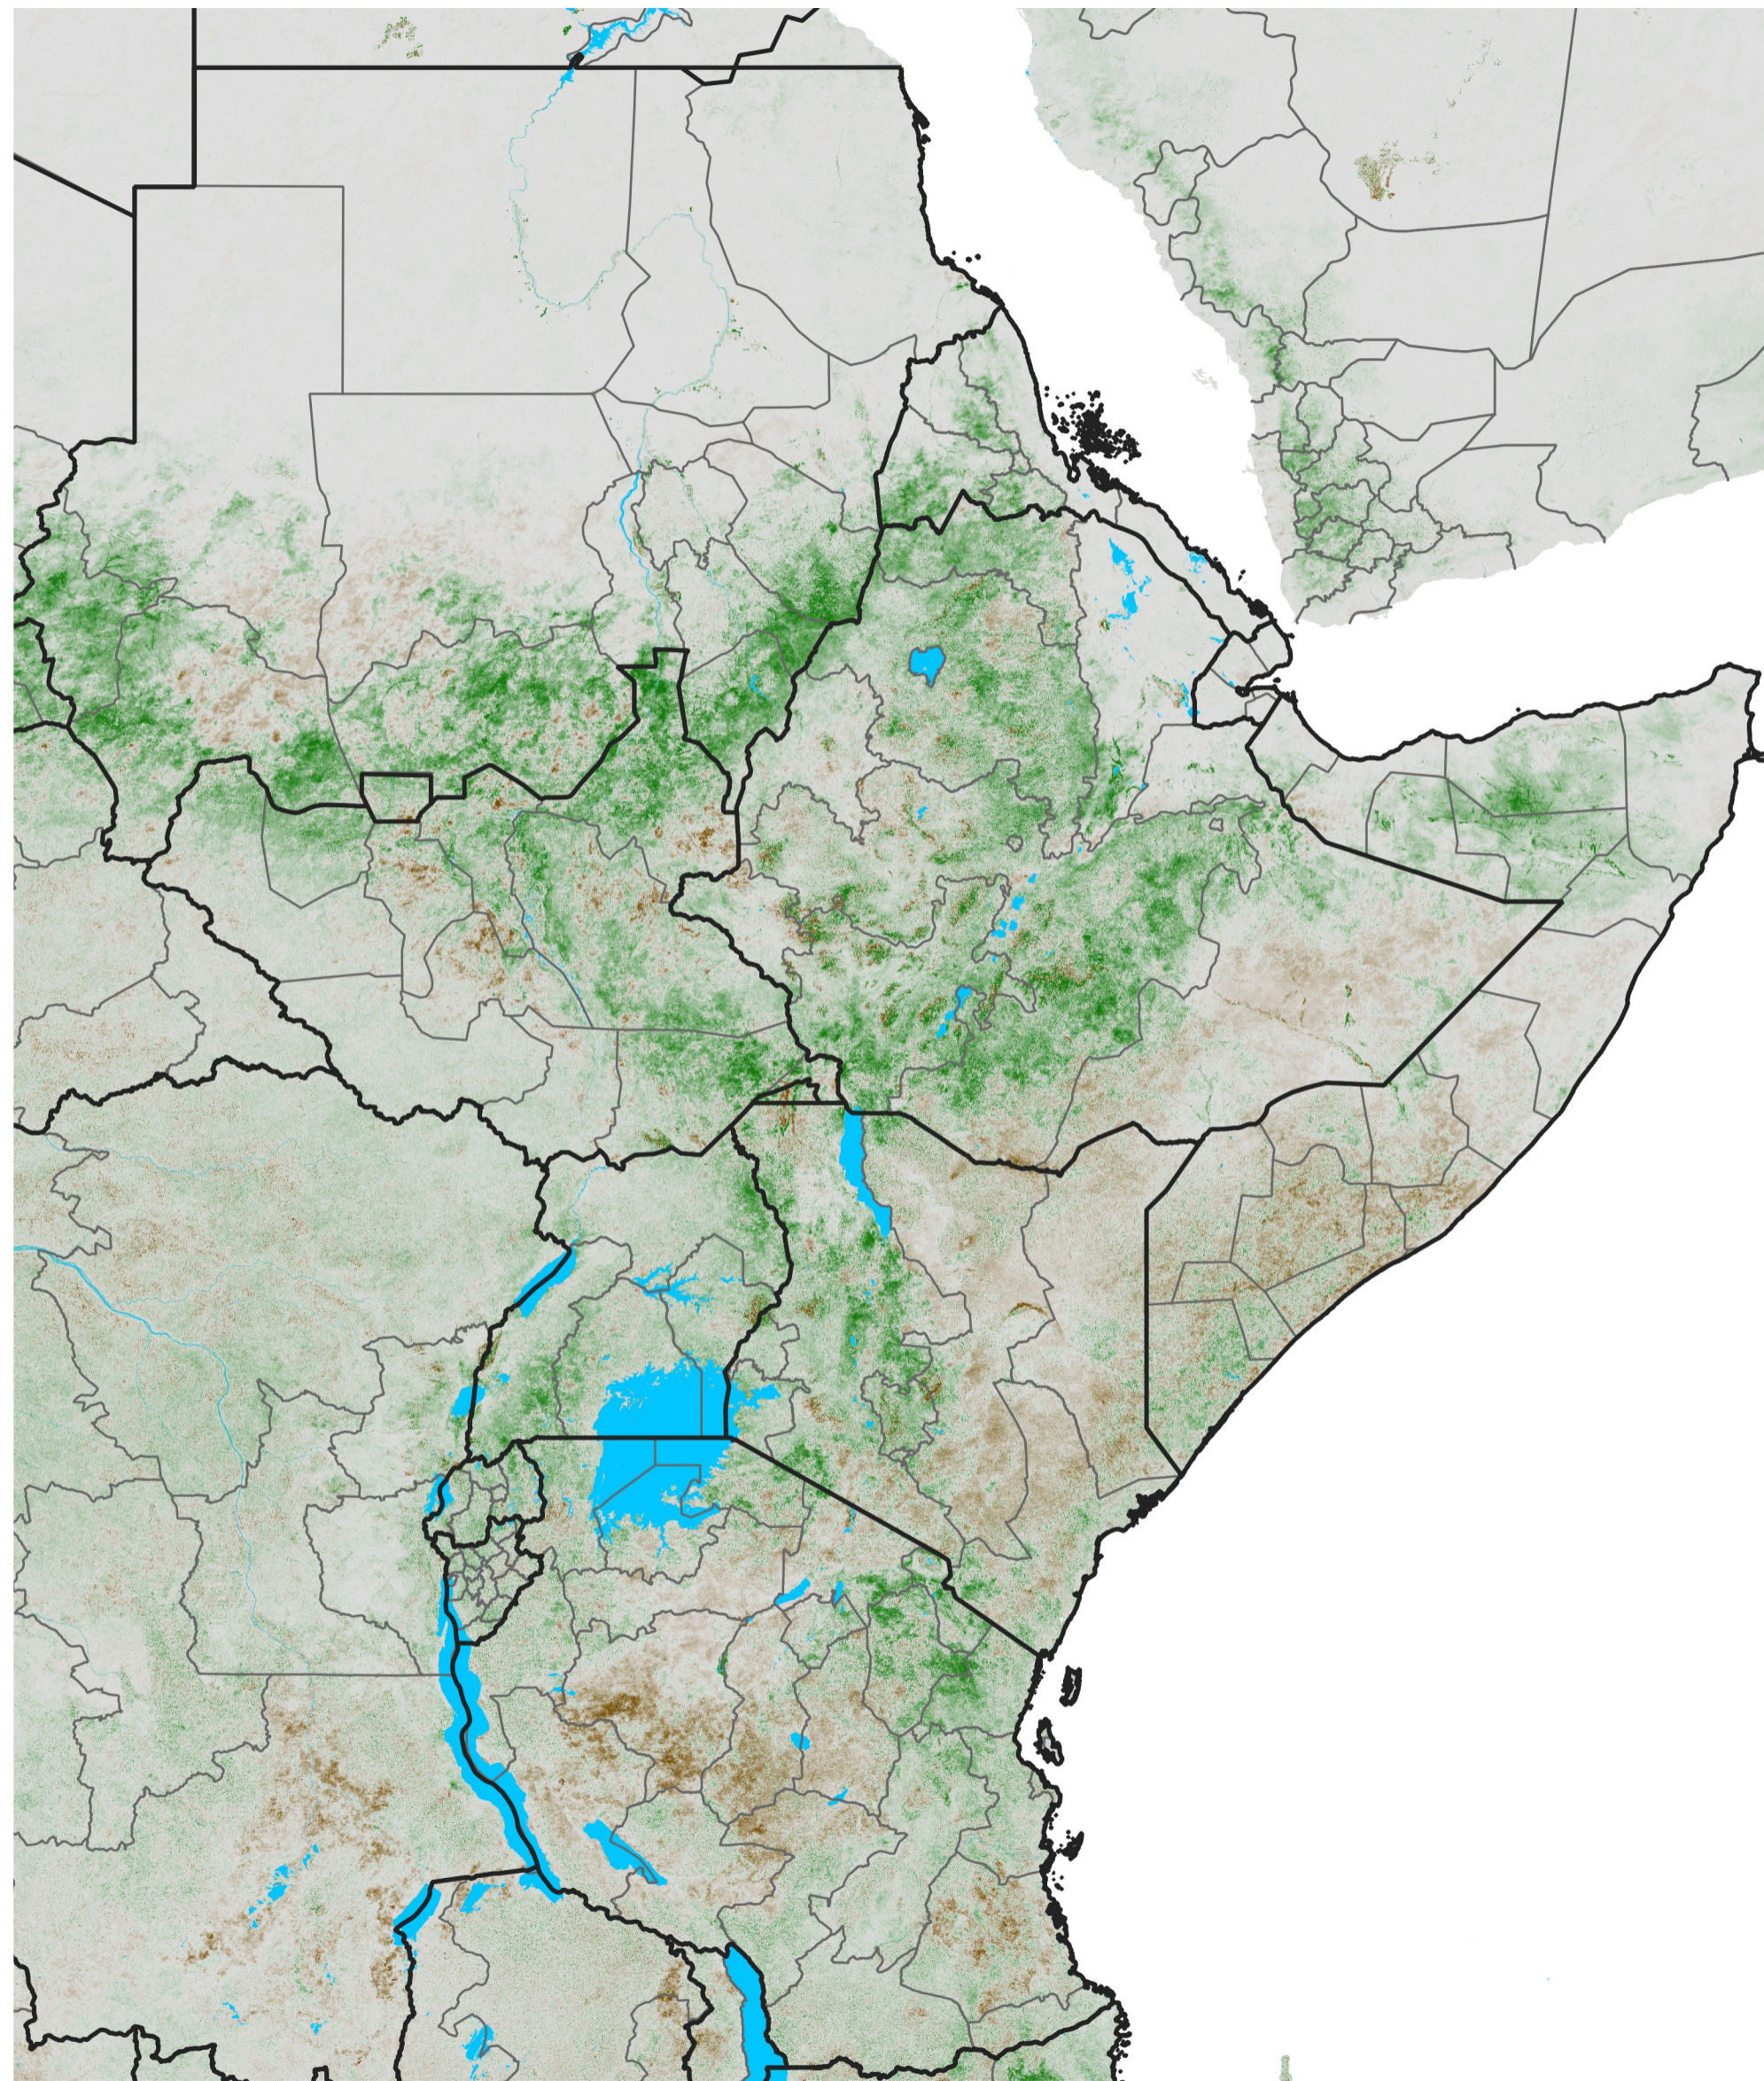

East Africa NDVI Anomaly

2019 minus Mean (2012 - 2021)

Period 39 / Jul 06 - 15, 2019

NDVI Anomaly

< -0.3 -0.2 -0.1 -0.05 0.05 0.1 0.2 >0.3

Negative

No Difference

Positive