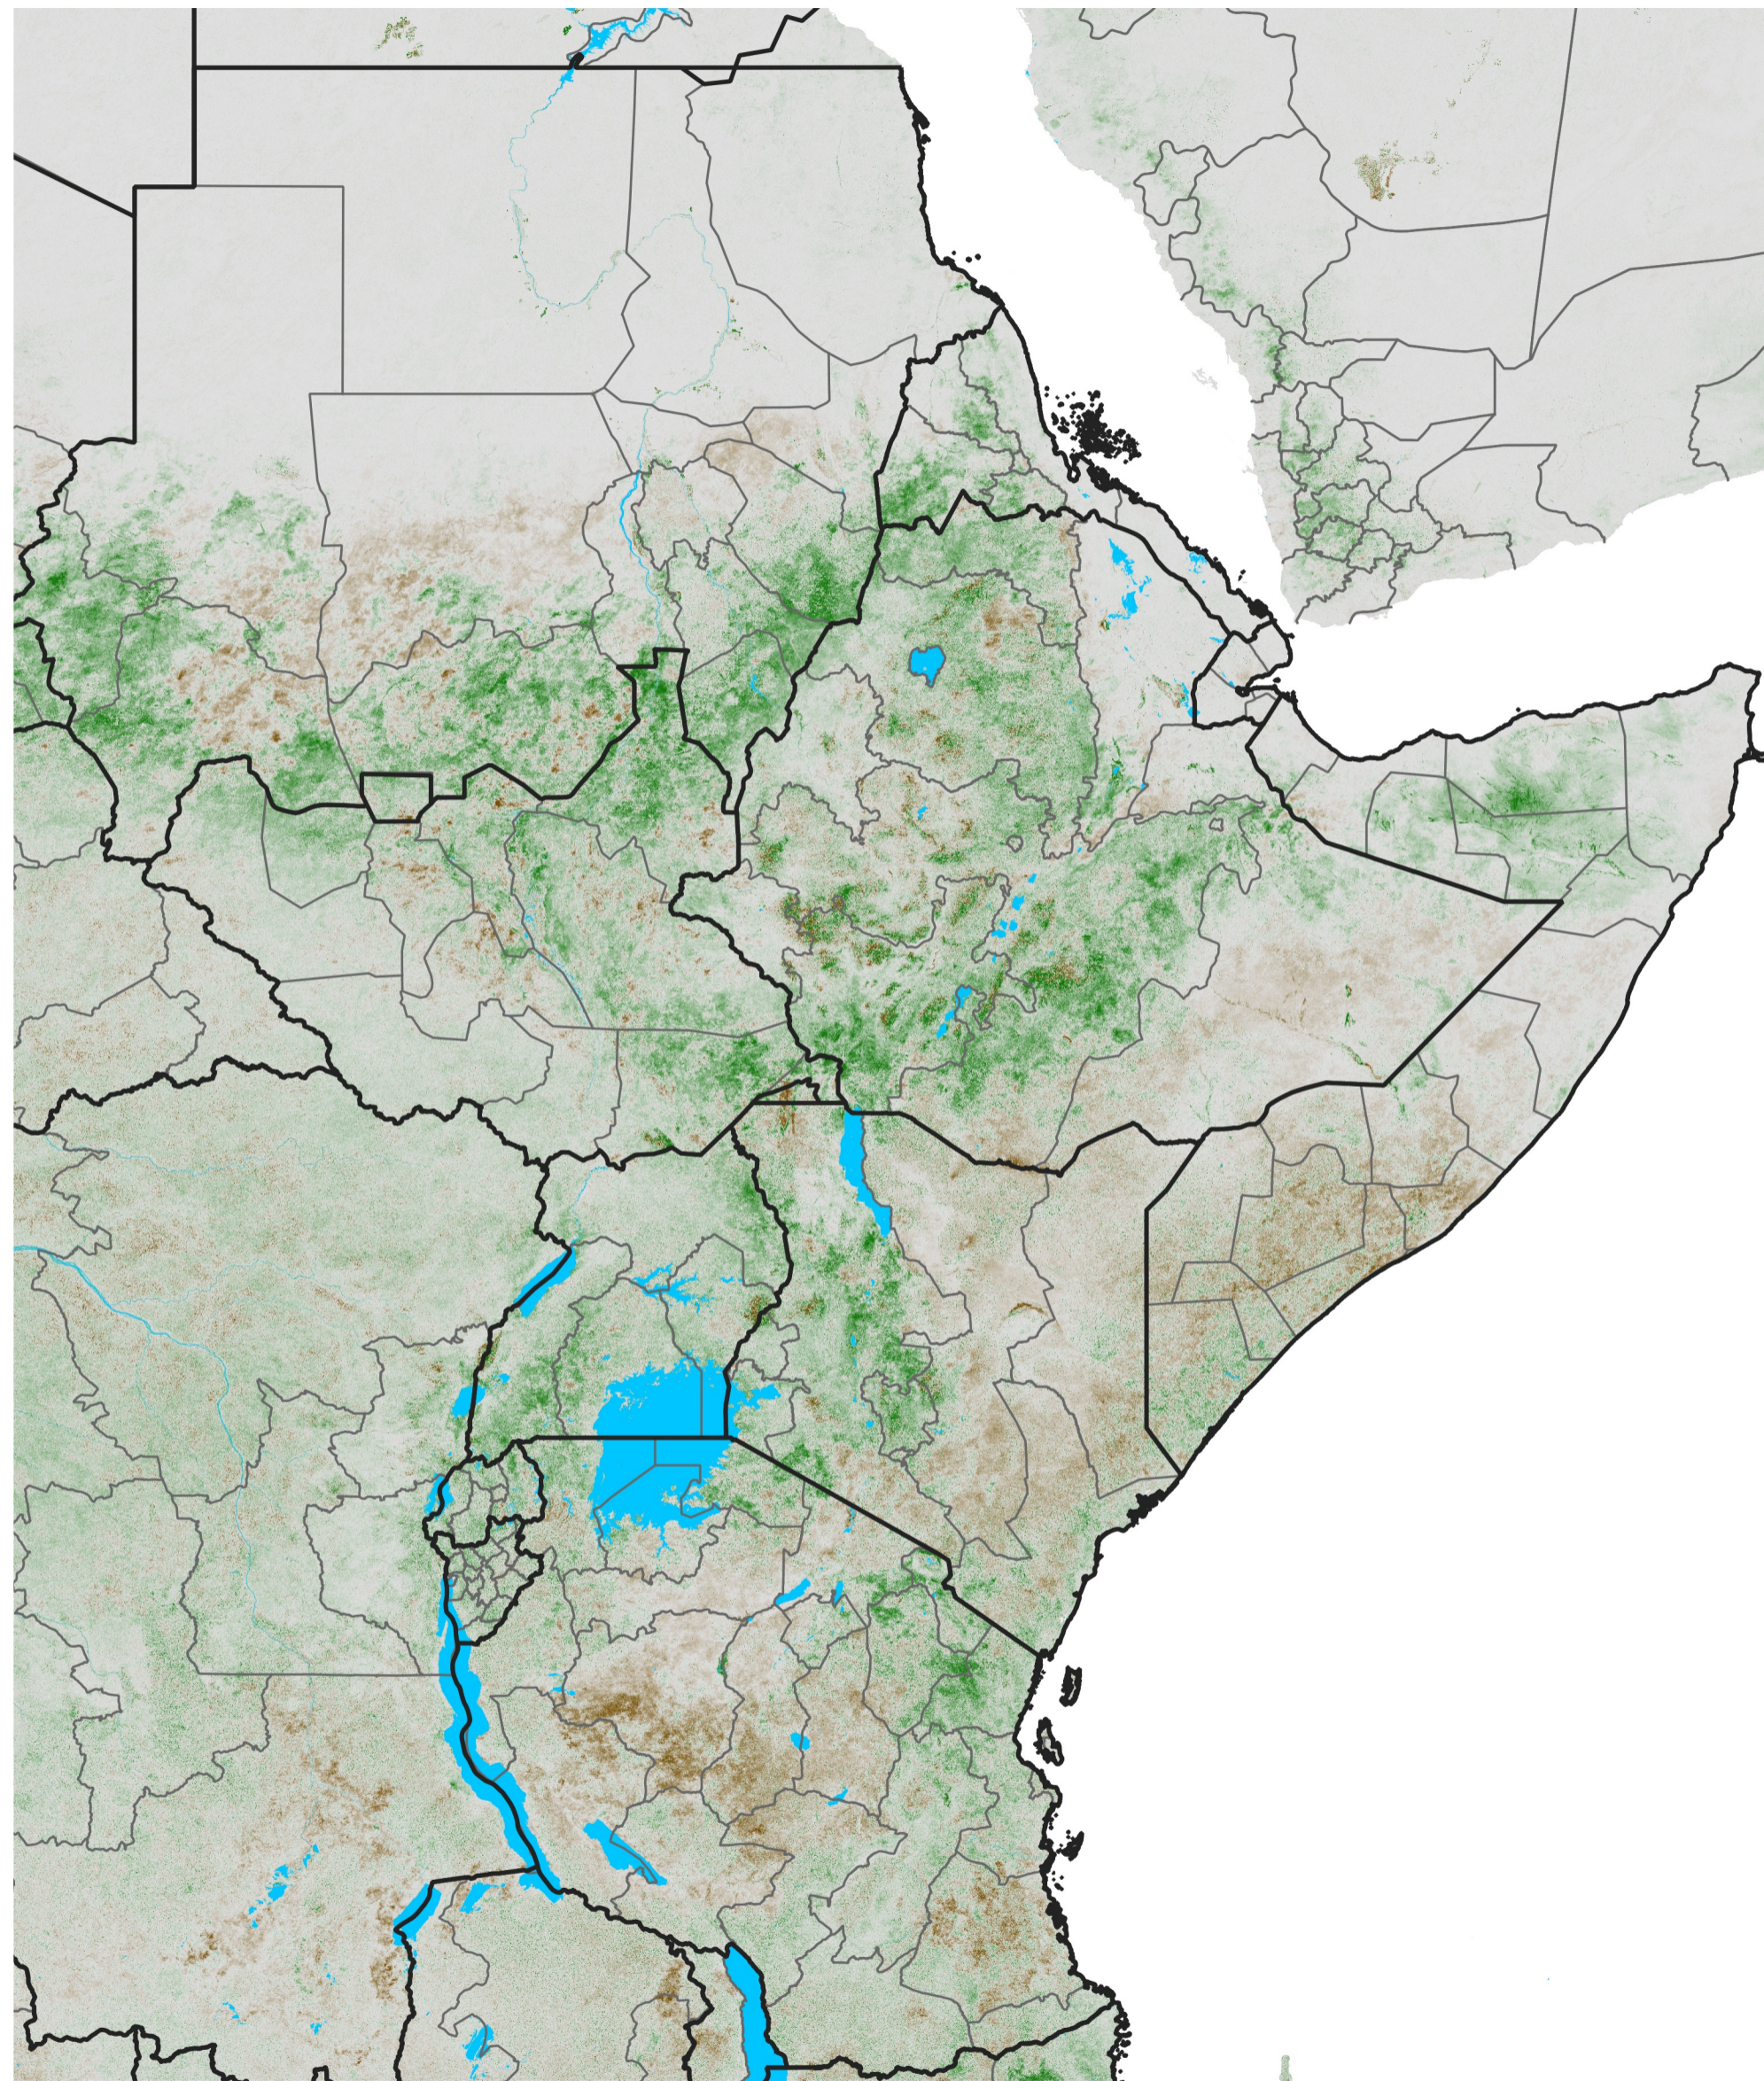

East Africa NDVI Anomaly

2019 minus Mean (2012 - 2021)

Period 41 / Jul 16 - 25, 2019

NDVI Anomaly

<math>< -0.3</math> -0.2 -0.1 -0.05 0.05 0.1 0.2 > 0.3

Negative

No Difference

Positive