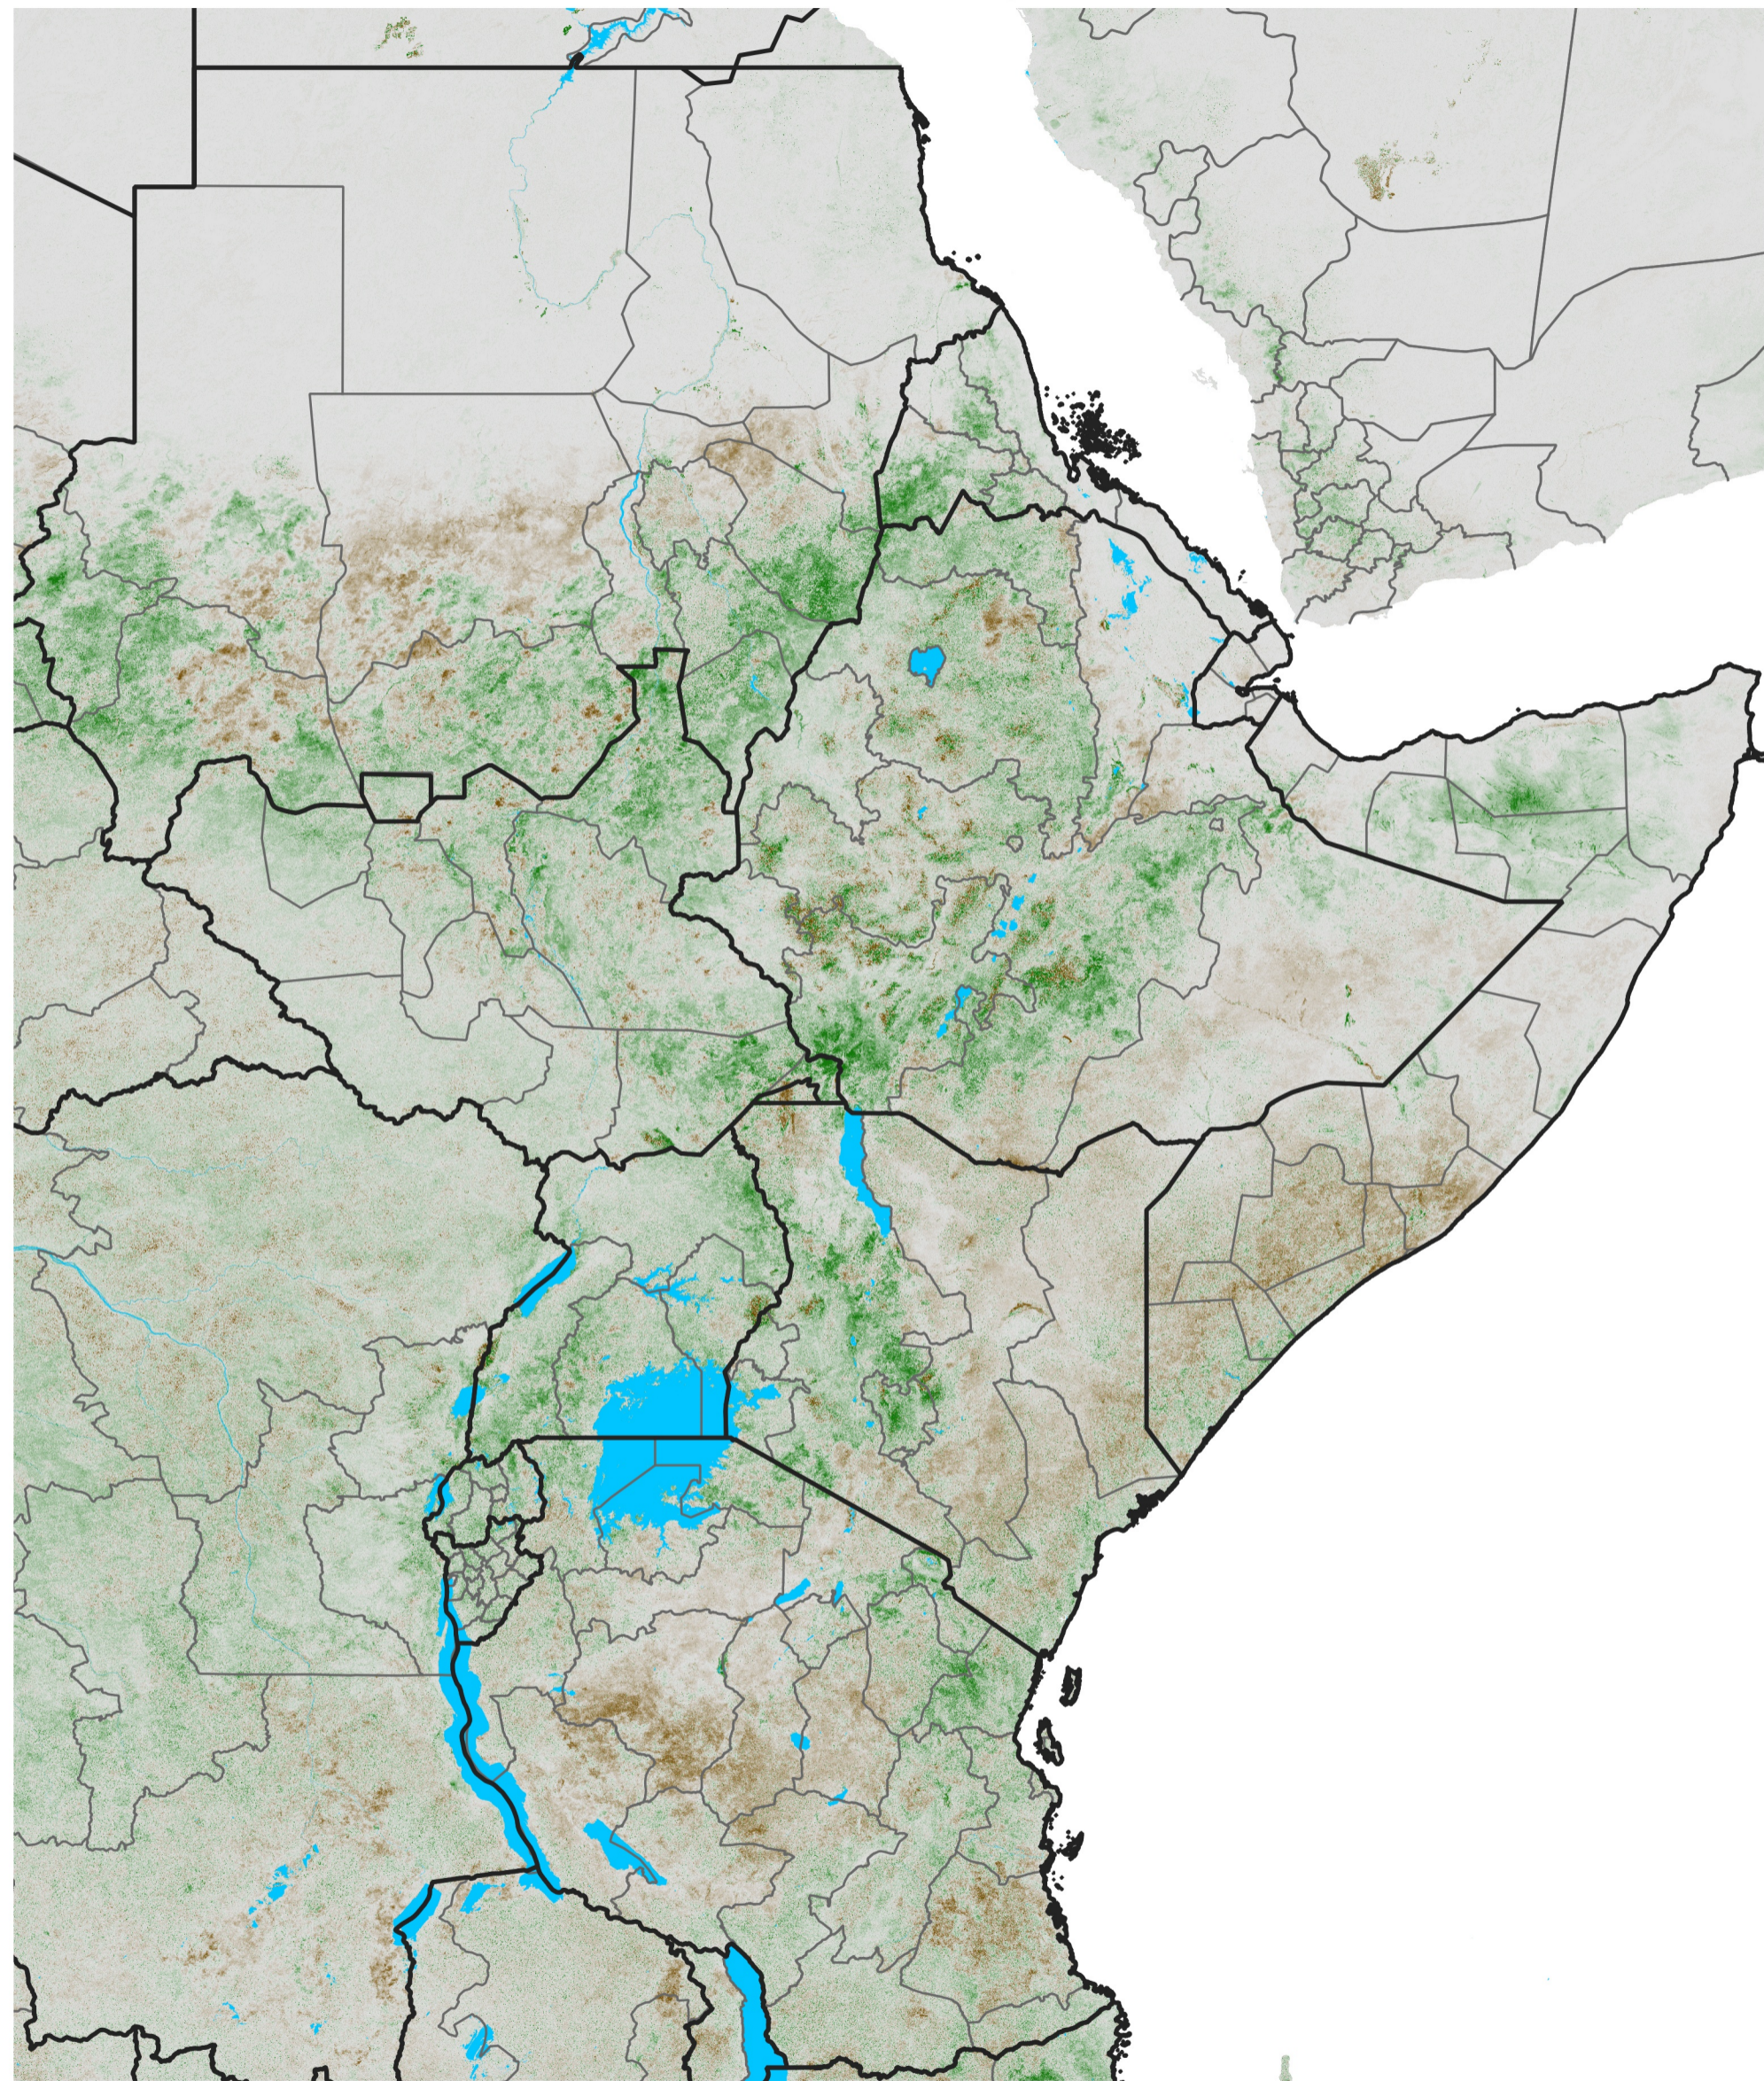

East Africa NDVI Anomaly

2019 minus Mean (2012 - 2021)

Period 43 / Jul 26 - Aug 05, 2019

NDVI Anomaly

<math>< -0.3</math> -0.2 -0.1 -0.05 0.05 0.1 0.2 > 0.3

Negative

No Difference

Positive