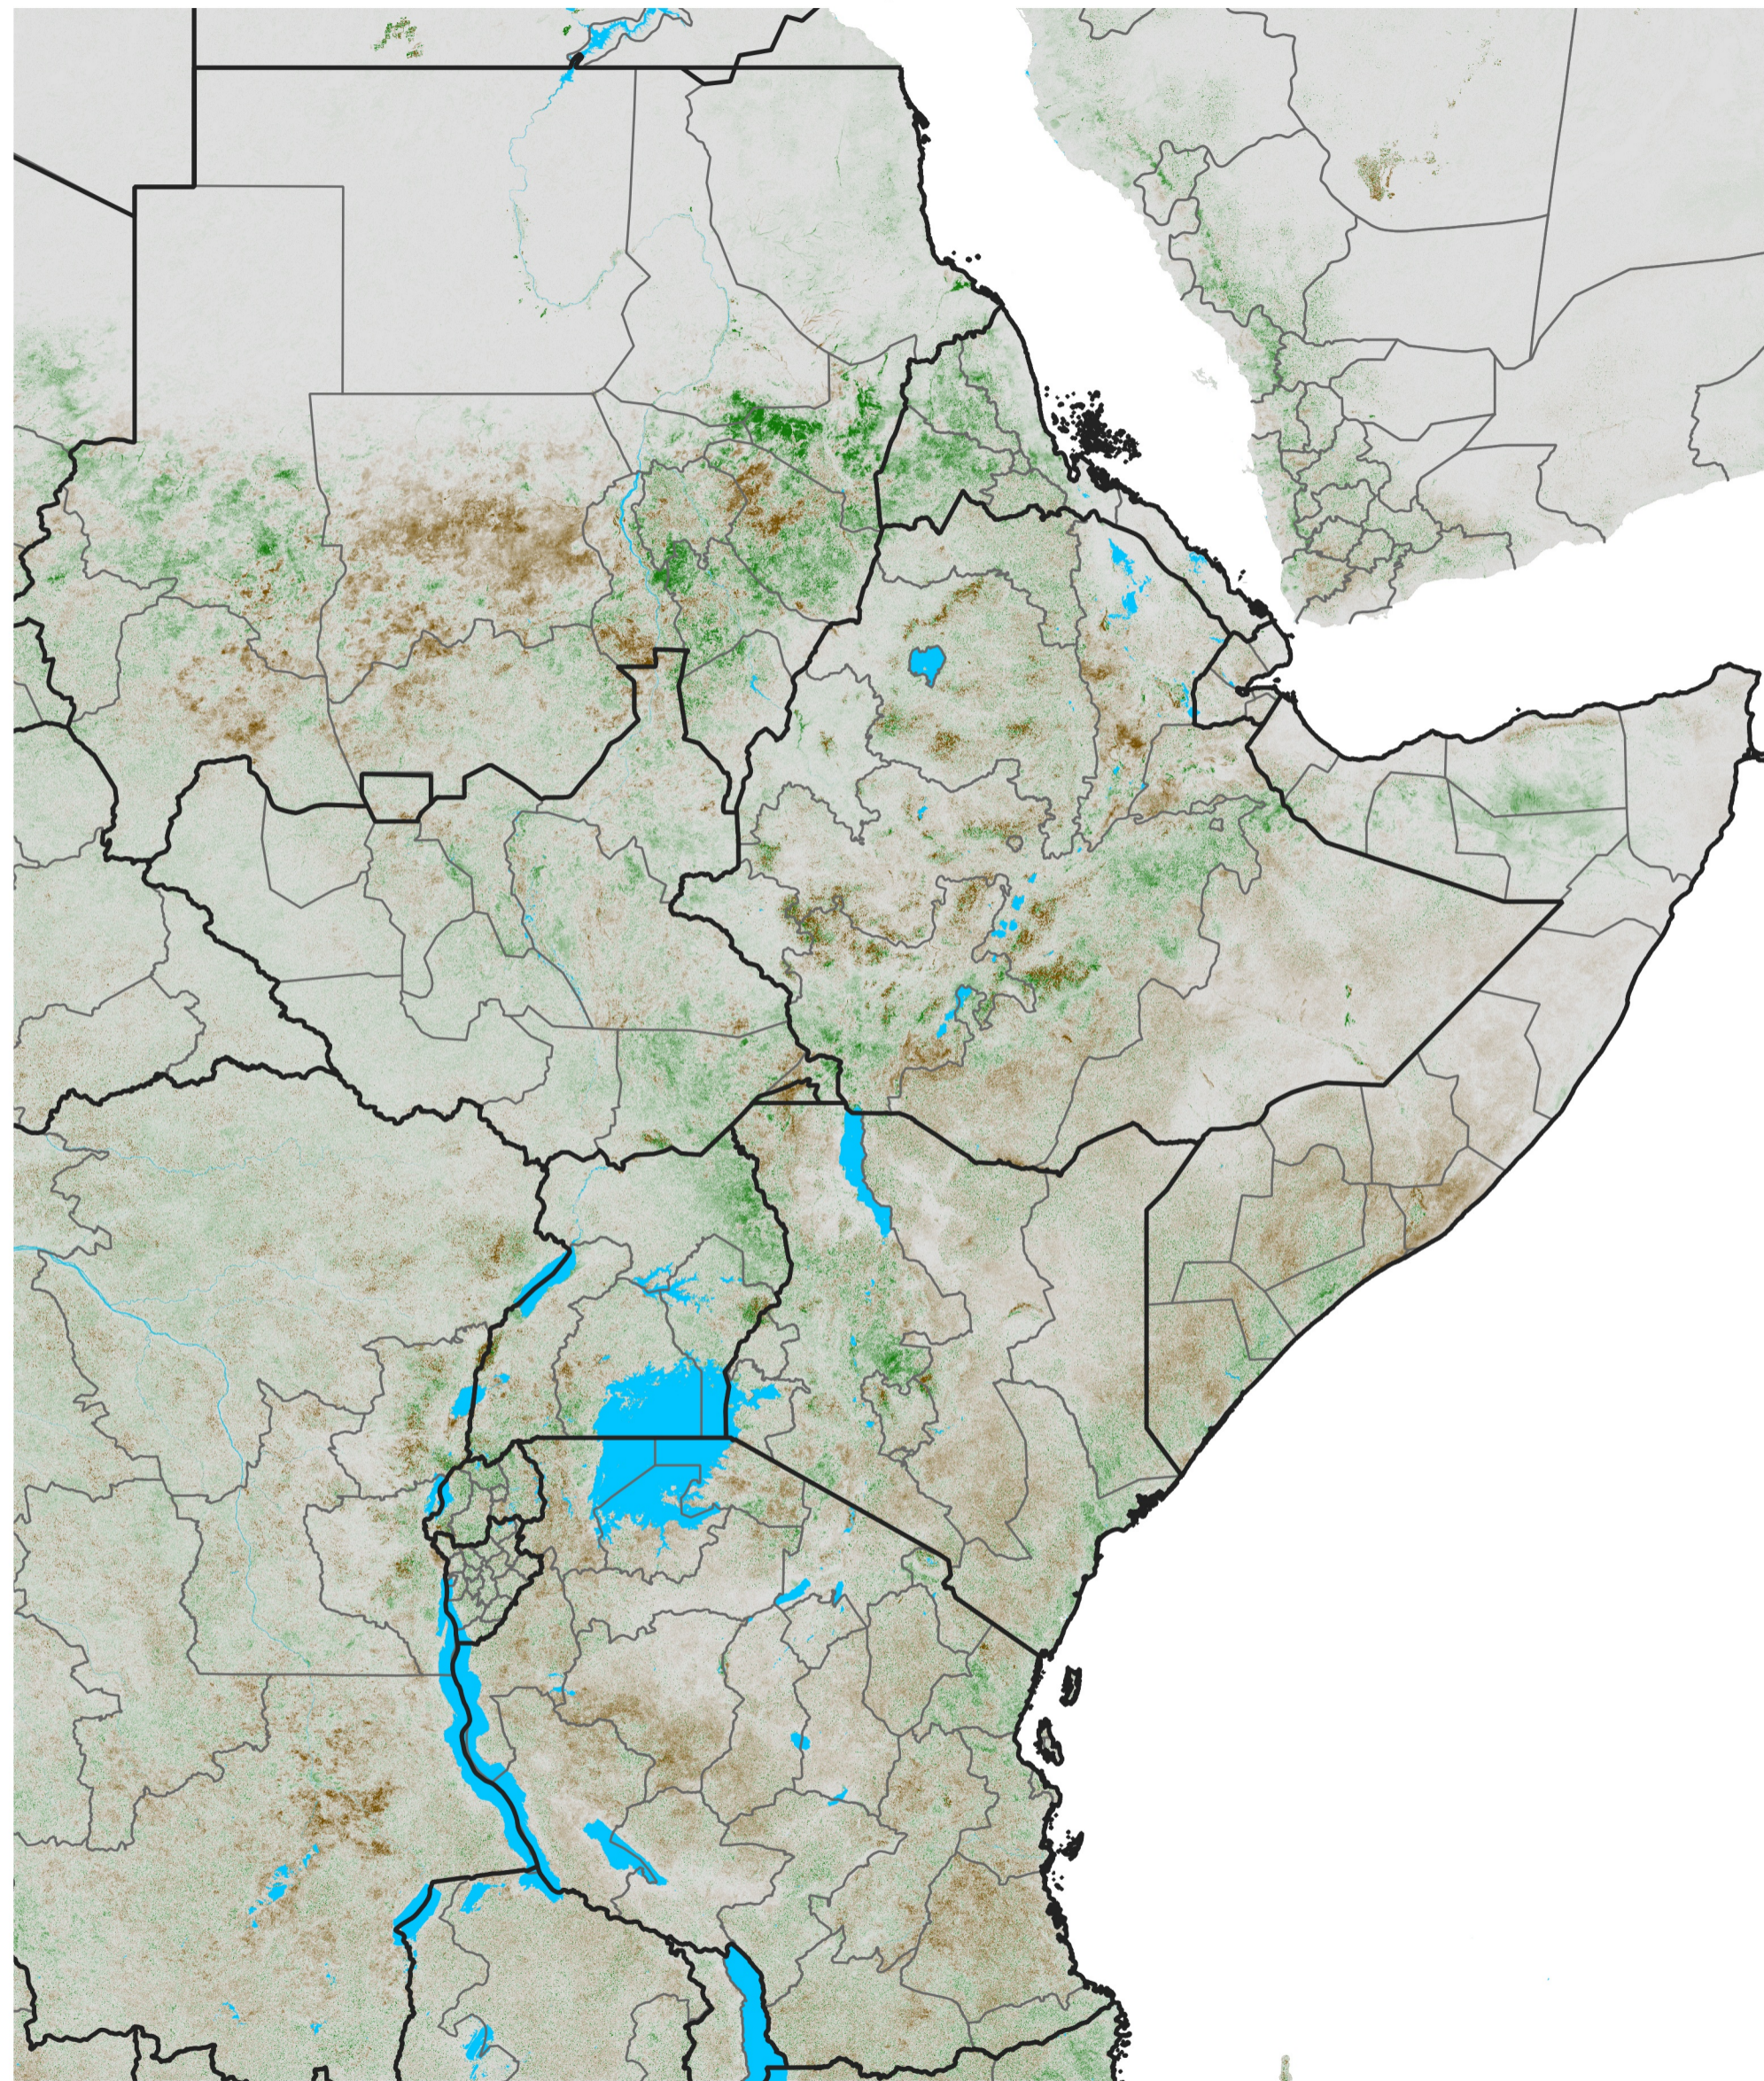

East Africa NDVI Anomaly

2019 minus Mean (2012 - 2021)

Period 51 / Sep 06 - 15, 2019

NDVI Anomaly

< -0.3 -0.2 -0.1 -0.05 0.05 0.1 0.2 >0.3

Negative

No Difference

Positive